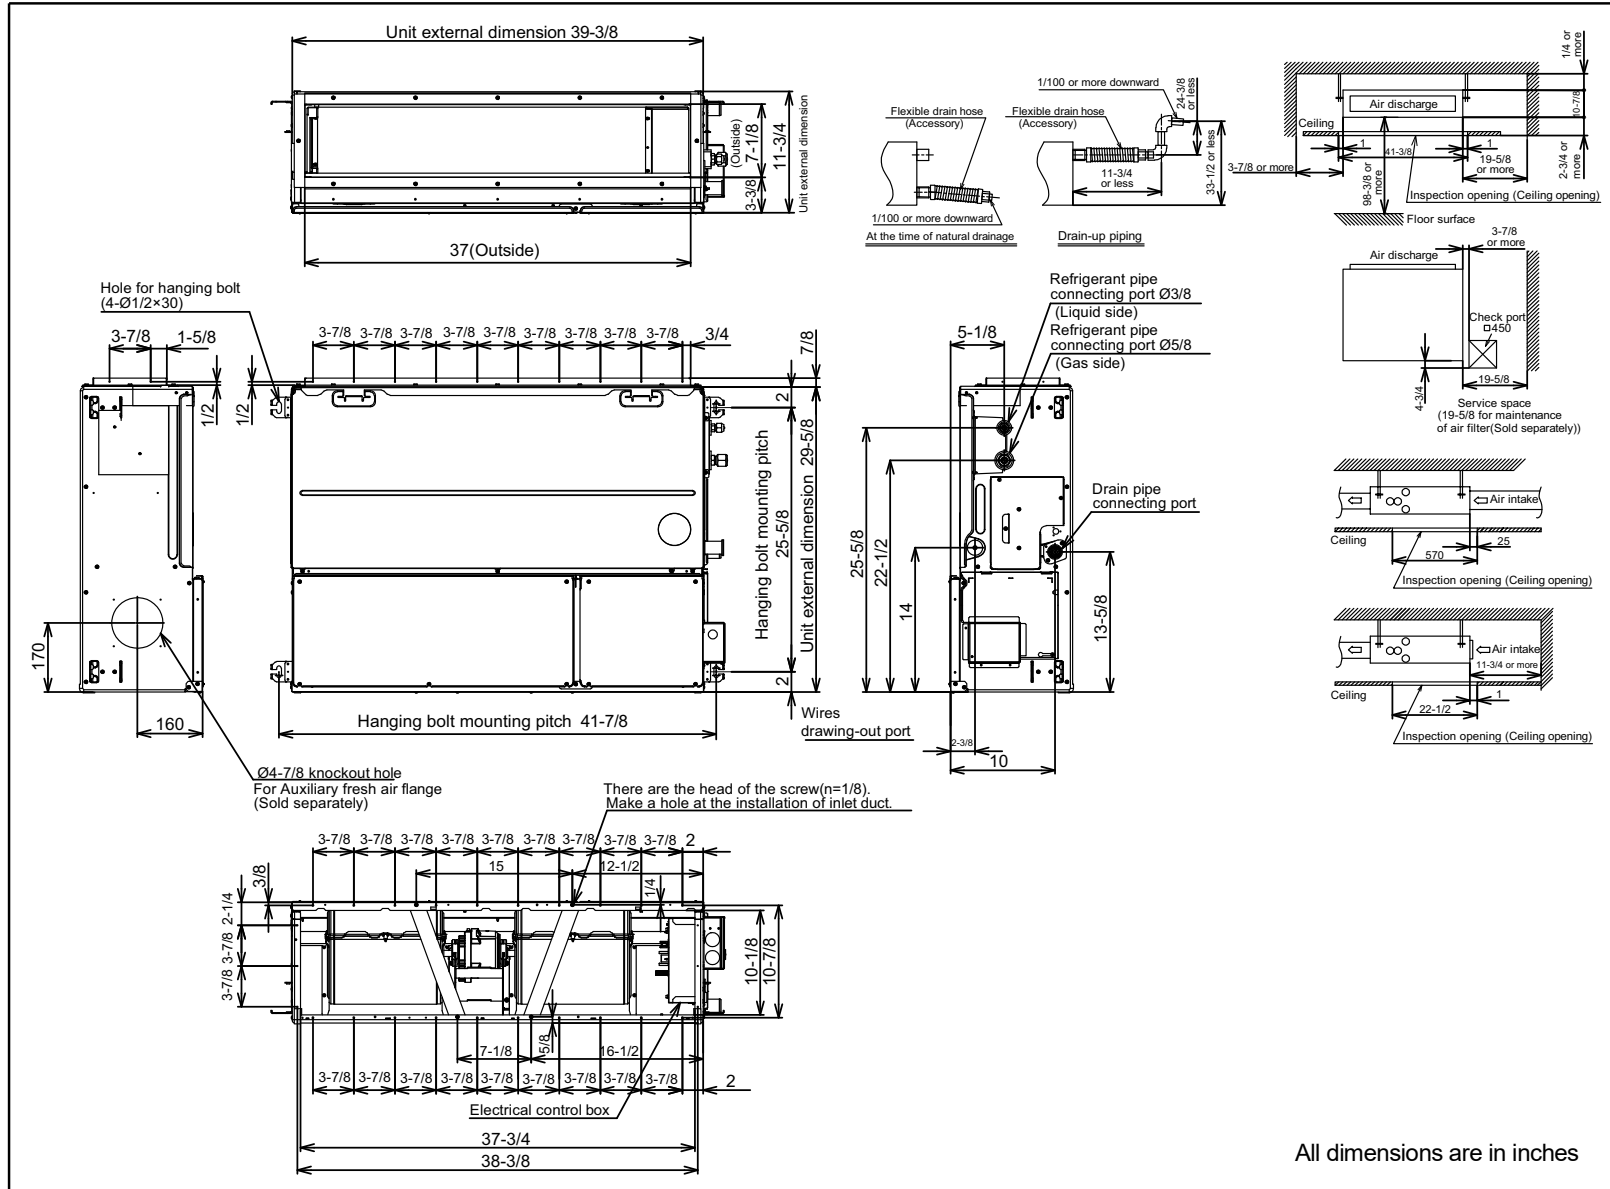

DIMENSIONAL DRAWING

INDOOR UNIT HIGH STATIC DUCT MMD-AP0246HPUL

All dimensions are in inches