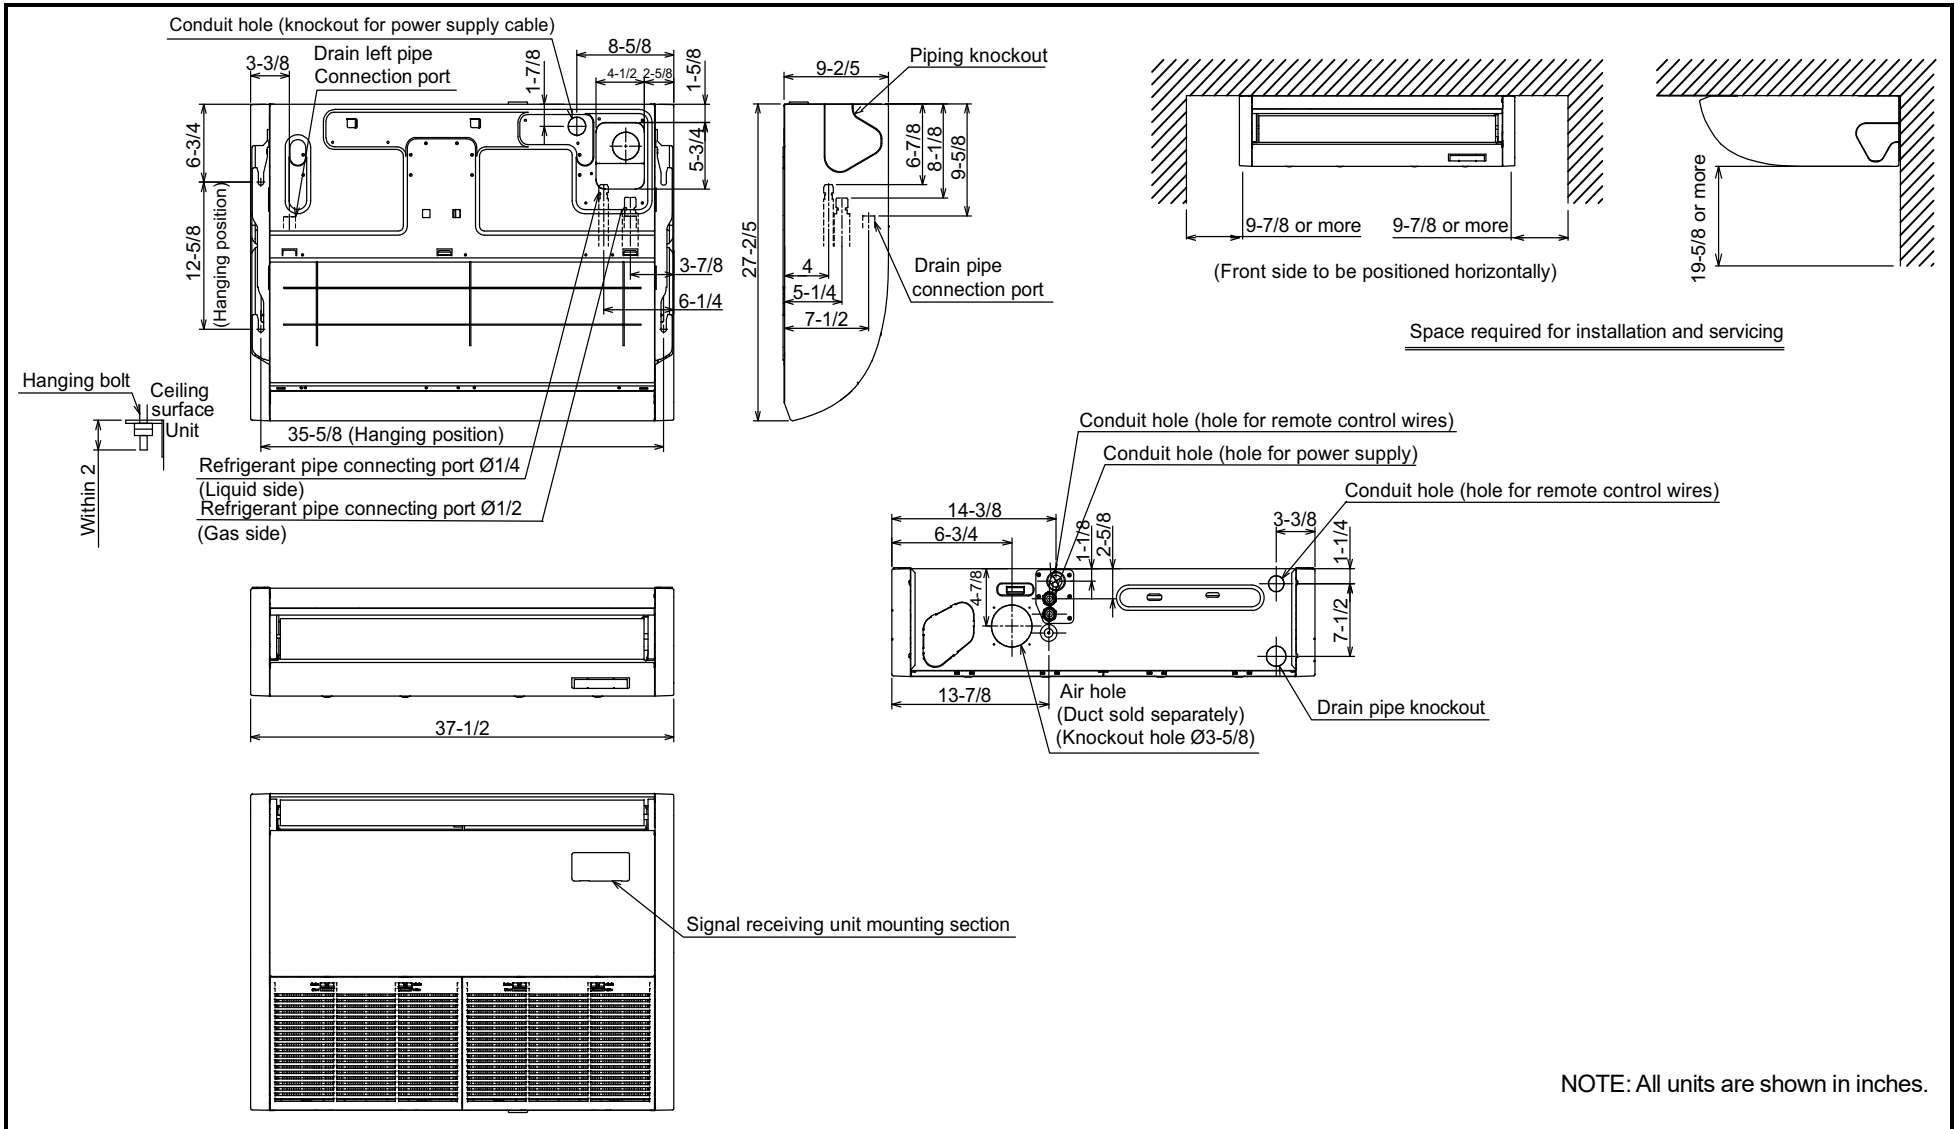

MOTOR		
Motor Type		DC
Motor Watts	W	94
PHYSICAL DATA		
Pipe Connection Size - Liquid (High Pressure)	in.	1/4 (Flare)
Pipe Connection Size - Gas (Low Pressure)	in.	1/2 (Flare)
Pipe Connection Size - Drain (OD)	in.	1
Pipe Connection Size - Drain (ID)	in.	13/16
Refrigerant		R-410A
External Finish		Munsell N9.1
Unit Width	in.	37-1/2
Unit Height	in.	9-2/5
Unit Depth	in.	27-2/5
Net Weight	lb	58

NOTE: All units are shown in inches.