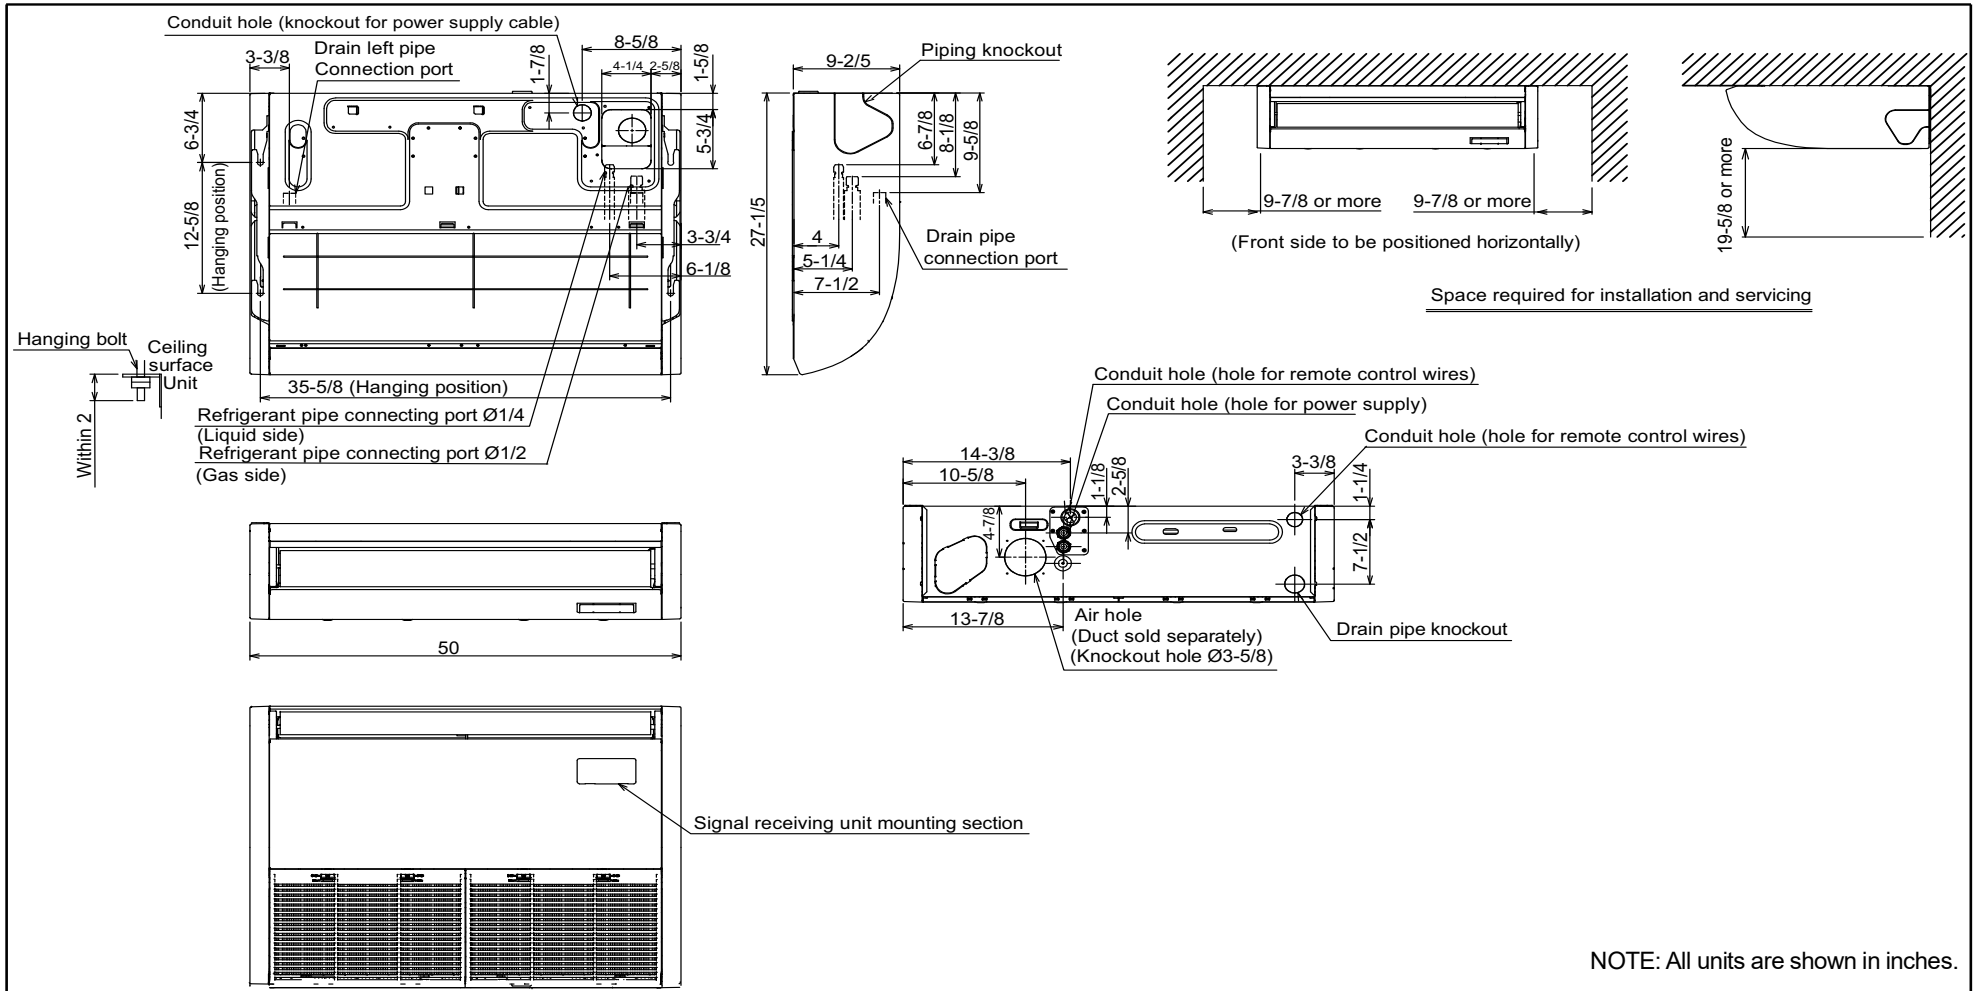

SMMSe / SHRMe VRF Indoor Unit MMC-AP0248HPUL—Underceiling

Submittal Data

Job Name _____ Location _____
Tag _____

SMMSe / SHRMe VRF Underceiling Features

- R-410A refrigerant
- Five sizes from 18,000 to 48,000 Btu/h
- Quiet operation, as low as 32 dBA
- Vertical airflow can be set to swing or fixed position
- Auto or manually set three fan speeds
- Easy to remove cleanable filter
- Five-year parts limited warranty

INDOOR UNIT MODEL		MMC-AP0248HPUL
PERFORMANCE		
Cooling Rated Capacity	Btu/h	24,000
Heating Rated Capacity	Btu/h	27,000
Fan Type (Qty)	Centrifugal (3)	
Air Flow (H / M / L)	CFM	847 / 600 / 441
Sound Pressure (H / M / L)	dBA	43 / 36 / 33
FILTER (Included)		
Type	Washable	
Quantity	2	
MERV rating	5	
Dimensions (W x L x D)	in.	9-3/4 x 16-5/8 x 1/2
		9-3/4 x 29-1/8 x 1/2
ELECTRICAL		
Power Supply	V/Ph/Hz	208-230/1/60
Power Consumption (Input)	kW	0.067
Full Load Amps (FLA)	A	0.75
Minimum Circuit Amps (MCA)	A	0.93
Maximum Overcurrent Protection (MOCP)	A	15.0

MOTOR		
Motor Type	DC	
Motor Watts	W	94
PHYSICAL DATA		
Pipe Connection Size - Liquid (High Pressure)	in.	3/8 (Flare)
Pipe Connection Size - Gas (Low Pressure)	in.	5/8 (Flare)
Pipe Connection Size - Drain (OD)	in.	1
Pipe Connection Size - Drain (ID)	in.	13/16
Refrigerant	R-410A	
External Finish	Munsell N9.1	
Unit Width	in.	50
Unit Height	in.	9-2/5
Unit Depth	in.	27-1/5
Net Weight	lb	69

NOTE: All units are shown in inches.