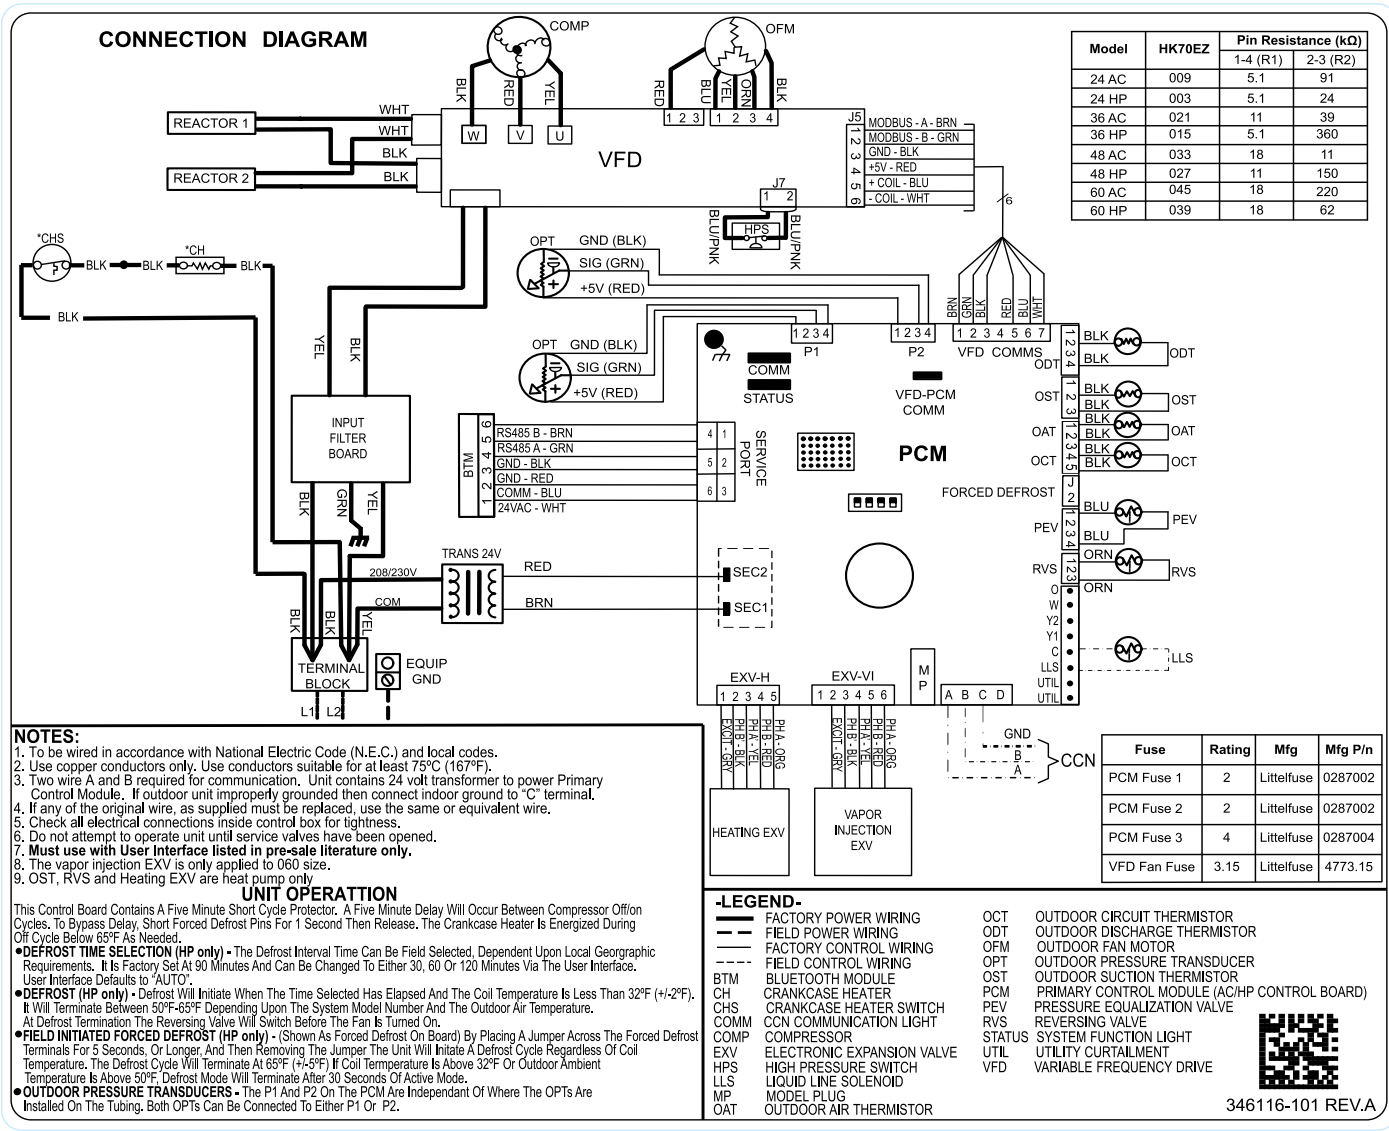

**24VNA6 INFINITY® SERIES  
VARIABLE SPEED AIR CONDITIONER  
WITH GREENSPEED® INTELLIGENCE  
2 TO 5 NOMINAL TONS**

Turn to the experts

**WIRING DIAGRAM**

Fig. 1 – 24VNA624-60 Wiring Diagram