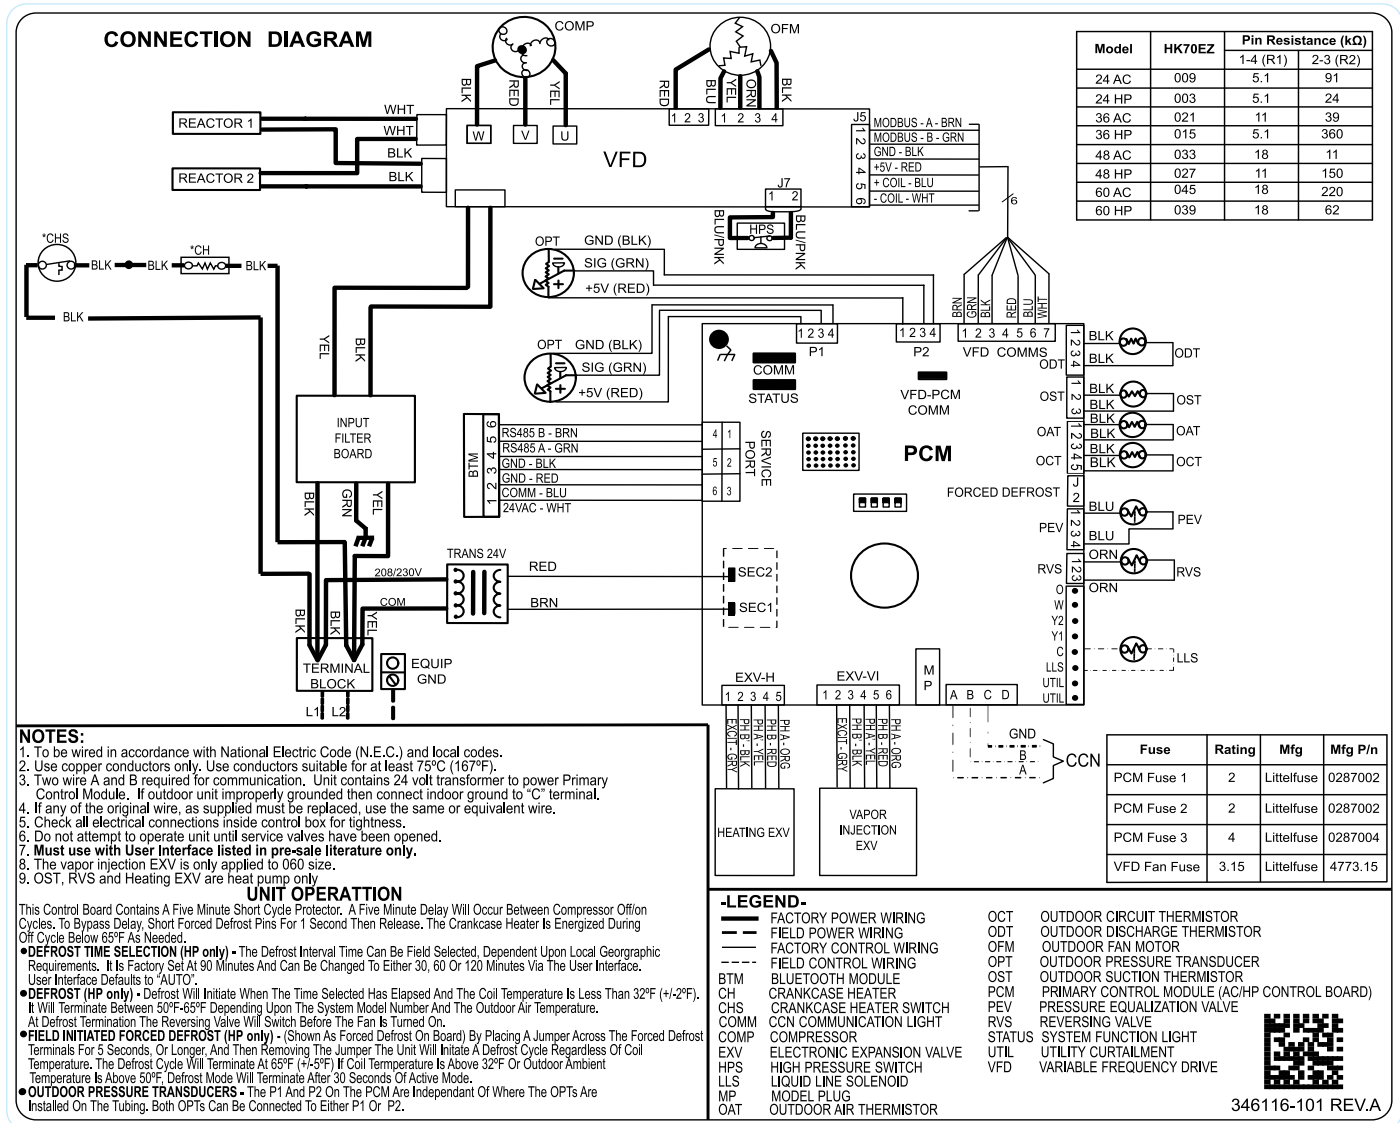

**25VNA4 INFINITY® SERIES
VARIABLE SPEED AIR CONDITIONER
WITH GREENSPEED® INTELLIGENCE
2 TO 5 NOMINAL TONS**

Turn to the experts

WIRING DIAGRAM

Fig. 1 – 25VNA424-60 Wiring Diagram