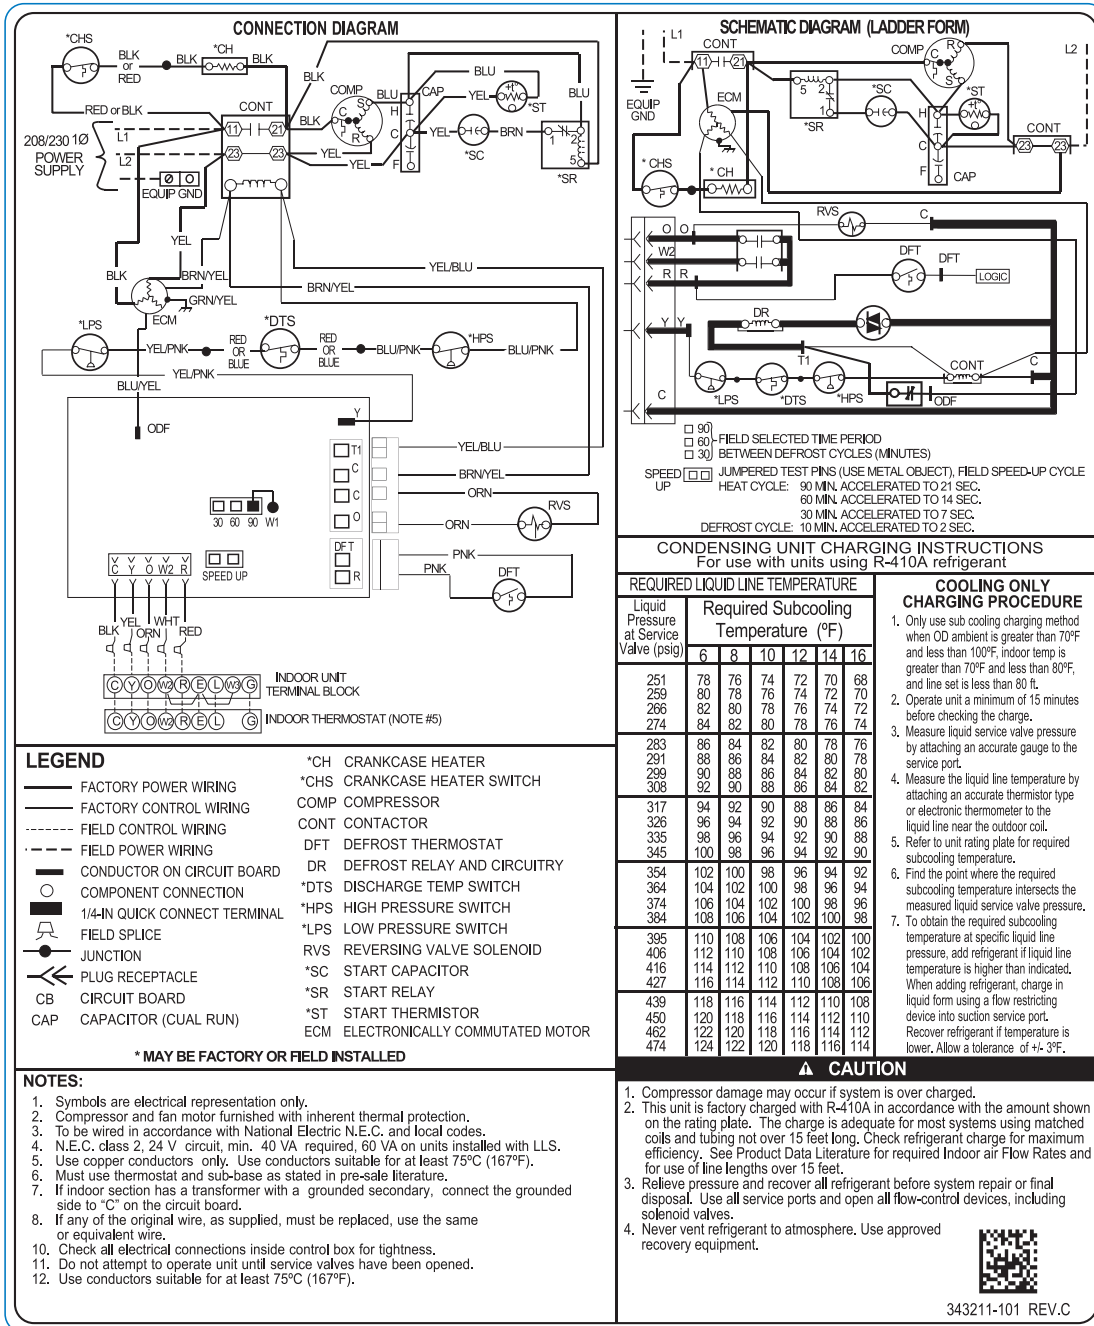

25HBC5
Comfort™ 15 Heat Pump
with Puron® Refrigerant
1-1/2 to 5 Nominal Tons

Wiring Diagrams

Fig. 1 – Wiring Diagram — 25HBC518-60, 208/230-1

Fig. 1 – Wiring Diagram — 25HBC561, 208/230-1