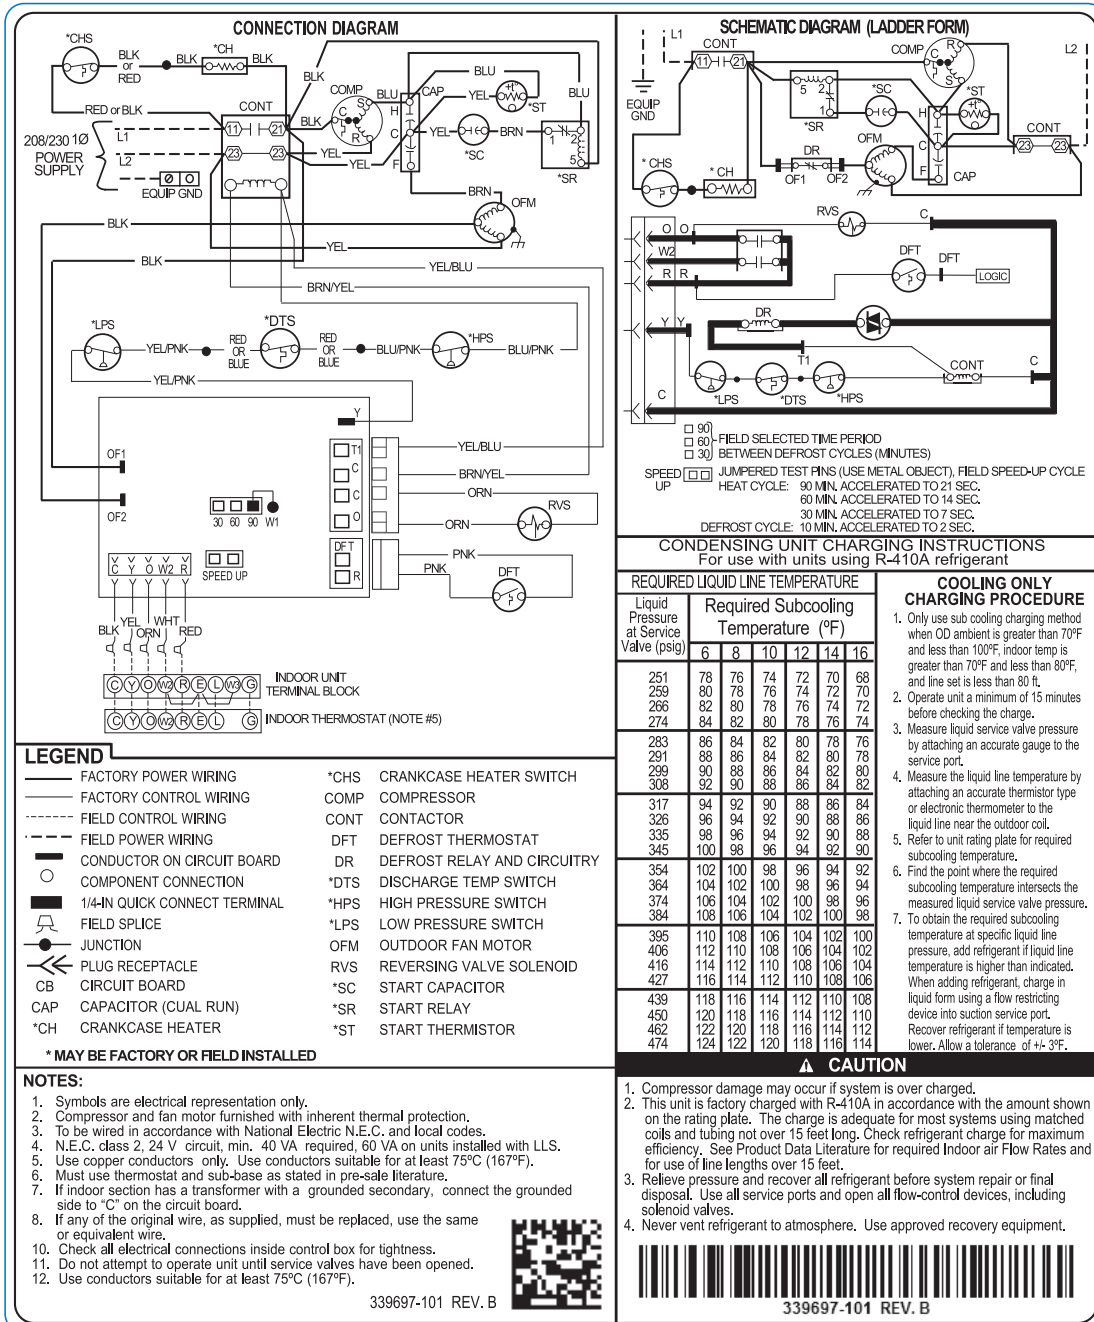

25HBC5
Comfort™ 15 Heat Pump
with Puron® Refrigerant
1-1/2 to 5 Nominal Tons

Wiring Diagrams

Fig. 1 – Wiring Diagram — 25HBC518-60, 208/230-1

Fig. 1 – Wiring Diagram — 25HBC561, 208/230-1