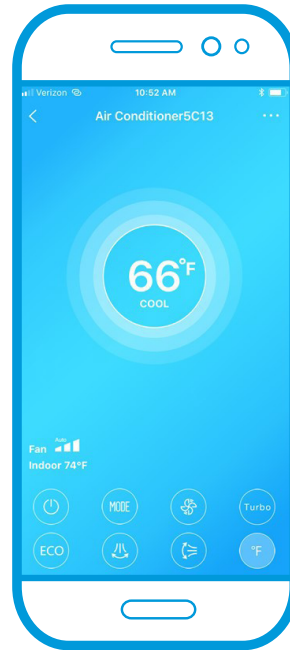

Because when you're left worried, or wondering, about conditions at home, you're not completely comfortable. And your comfort is our main concern.

LET'S PUT CLIMATE CONTROL BACK IN YOUR HANDS

Wall thermostats weren't made for people who leave their house. Or have pets at home alone. Or live in places where a 30° F morning can turn into a 75° F afternoon. Wi-Fi® connectivity lets you adjust any or all of your units — and check system health — anytime from anywhere. Whether you're across the world, or across the hall.

TAKE CONTROL OF YOUR ENERGY CONSUMPTION

Let's say you're out for the evening, but your teenagers are home. With the convenience of a mobile app, you can turn off units in any room in the house, and adjust units in the areas they spend the most time in. Wi-Fi®-enabled controls also allow you to make remote adjustments and regulate the units output to counter changing weather patterns when you're away. Return to a comfy home, and keep utility bills in check.

OUR MIDEA AIR MOBILE APP IS SIMPLY BRILLIANT

It's not only feature-rich, but also incredibly intuitive. Meaning, it doesn't require an engineering degree to set up or navigate. Everything you need to enjoy complete comfort and energy conservation is at your fingertips. Set daily schedules for unit operation, temperature settings and fan speed. Remotely change air direction to address hot spots.

Manage one of the most essential systems in your home without actually being home.

COMFORT AND CONTROL ON-THE-GO

The Midea Air app is available from the App Store® and on Google Play.™ Features are intuitive and easy to navigate.