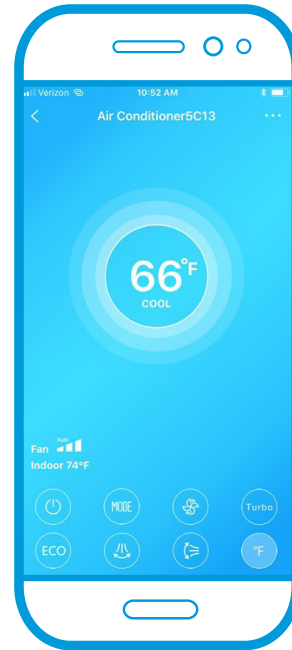

LET'S PUT CLIMATE CONTROL BACK IN YOUR HANDS

Wall thermostats weren't made for people who leave their house. Or have pets at home alone. Or live in places where a 30° F morning can turn into a 75° F afternoon. Wi-Fi® connectivity lets you adjust any or all of your units — and check system health — anytime from anywhere. Whether you're across the world, or across the hall.

TAKE CONTROL OF YOUR ENERGY CONSUMPTION

Let's say you're out for the evening, but your teenagers are home. With the convenience of a mobile app, you can turn off units in any room in the house, and adjust units in the areas they spend the most time in. Wi-Fi®-enabled controls also allow you to make remote adjustments and regulate the units output to counter changing weather patterns when you're away. Return to a comfy home, and keep utility bills in check.

OUR MIDEA AIR MOBILE APP IS SIMPLY BRILLIANT

It's not only feature-rich, but also incredibly intuitive. Meaning, it doesn't require an engineering degree to set up or navigate. Everything you need to enjoy complete comfort and energy conservation is at your fingertips. Set daily schedules for unit operation, temperature settings and fan speed. Remotely change air direction to address hot spots.

Manage one of the most essential systems in your home without actually being home.

COMFORT AND CONTROL ON-THE-GO

The Midea Air app is available from the App Store® and on Google Play.™ Features are intuitive and easy to navigate.