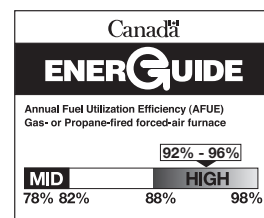

Visit our website at payne.com
©2018 Payne Heating and Cooling
P.O. Box 70 Indianapolis, IN 46206

Before purchasing this appliance, please read the important energy cost and efficiency information available from your dealer.

Manufacturer reserves the right to discontinue, or change, at any time, specifications or designs without notice and without incurring obligations.