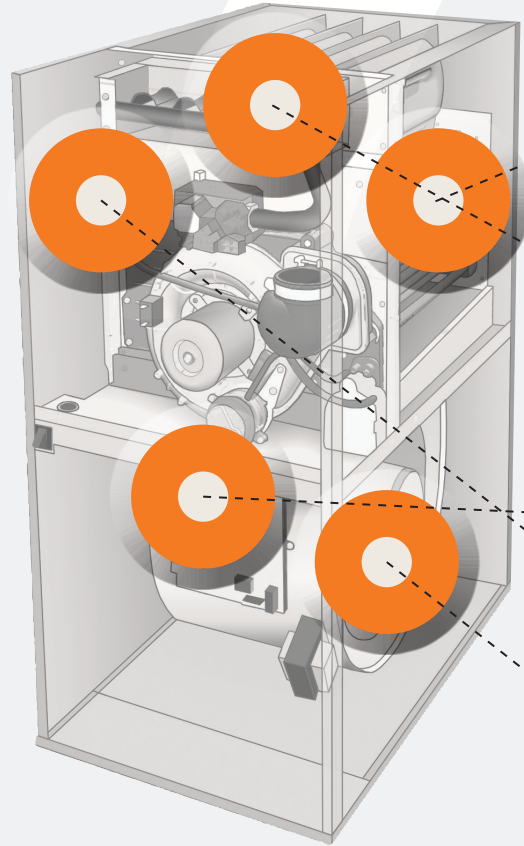

WHAT IS AFUE?

Like a car's mpg, AFUE (Annual Fuel Utilization Efficiency) is the measure of fuel efficiency for a furnace. It tells you what percentage of consumed heating fuel actually goes to heating your home. The higher the number the better because when you waste fuel, you waste money.

Example: For each $1.00 of heating fuel that the Payne PG96V furnace uses, 96% (or $.96) of it is used to actually heat your home.