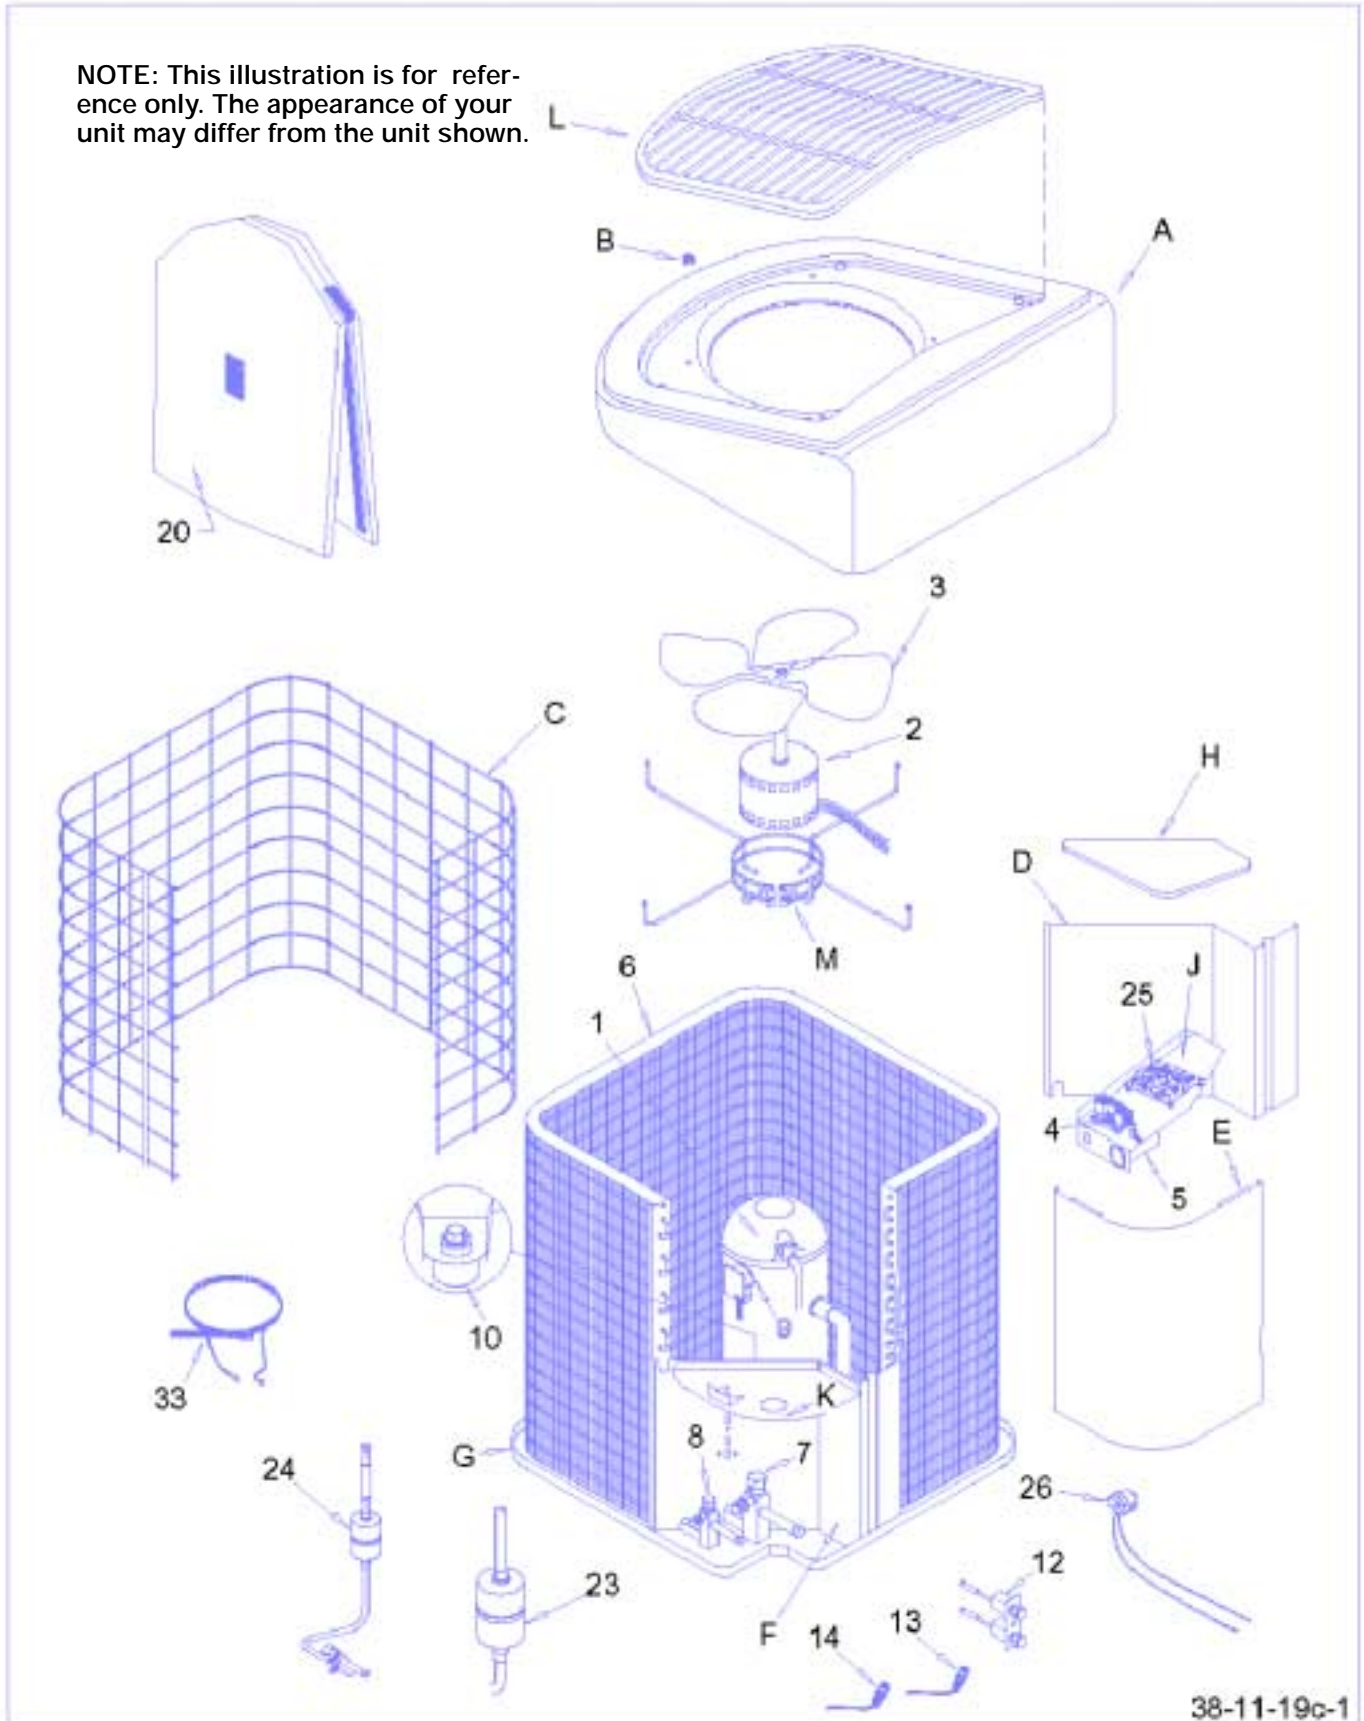

NOTE: This illustration is for reference only. The appearance of your unit may differ from the unit shown.

38-11-19c-1

## Replacement Parts TXA 424-460 Series

KEY NO.	DESCRIPTION	PART NUMBER	TXA424AKA1	TXA430AKA1	TXA436AKA1	TXA442AKA1	TXA448AKA1	TXA460AKA1
A	Panel, Top	1086064	1	1	1	1	1	1
B	Nut, Hex	1088180	4	4	4	4	4	4
C	Grille, Inlet	1086264	1	1				
C		1086266	-	-	1			
C		1086331	-	-	-	1	1	1
D	Box, Control	1087550	1	1	1	1	1	1
E	Cover, Control Box	1087541	1	1	1	1	1	1
F	Panel, Corner	1087535	1	1				
F		1087538	-	-	1			
F		1087540	-	-	-	1	1	1
G	Panel, Base	1086060	1	1	1	1	1	1
H	Top, Control Box	1086045	1	1	1	1	1	1
J	Shelf, Control Box	1087926	1	1	1	1		
J		1087925	-	-	-	-	1	1
K	Bottom, Control Box	1087470	1	1	1	1	1	1
L	Grille, Top Discharge	1086074	1	1	1	1	1	1
M	Mount, Fan Motor	1086072	1	1	1	1	1	1
)	Guard, Coil	1088116	1	1				
)		1088192	-	-	1			
)		1087424	-	-	-	1	1	1
)	Manual, Parts List	421042003	1	1	1	1	1	1
)	Manual, Installation	421013204	1	1	1	1	1	1