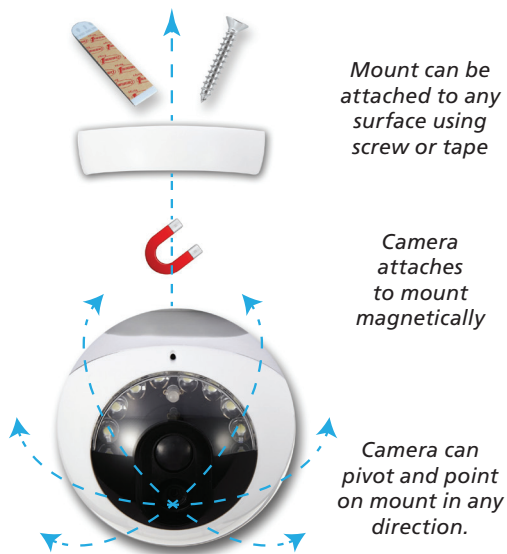

REMOTE LYNC

Cordless, Wireless Home Security Camera

PRODUCT DESCRIPTION

The innovative RemoteLync Home Security Camera features an intuitive mobile app that communicates with a cordless, long-life, Wi-Fi camera. The RemoteLync Home Security Camera also leverages your trusted friends and family to make home security more accessible.

When motion is detected, the RemoteLync Home Security Camera app sends an alert via email or push notification to your mobile device, and to the people you set up in your network. At the same time, inside your home, the camera sounds an alarm. Immediately after motion is detected, the camera starts recording video. After receiving an alert, you and your network can view video of the incident. Depending on the situation, you can dismiss the alert or take action. The camera will continue recording so long as it senses motion in your home.

TECHNICAL SPECS:

Physical Dimensions	
Diameter	2.583"
Weight	.34 lbs
Mounting	
Base	3M Command Tape™ for inside use
Video Sensor	Magnetic
Imaging Subsystem	
Sensor	CMOS Color Sensor
Lens	Fixed focus, F# 2.0
Field of View	Horizontal: 52.9 deg Vertical: 41.2 deg
Compression	H.264
Frame Rate	1-30 Frames per sec.
Video Length	User selectable, 5-30 seconds
Resolution	640x480
Night Vision	White Light LED lighting 41,000 mcd (avg)
Wakeup	<500 milliseconds to 1st image
Wireless Subsystem	
Network Interface	802.11 b/g/n 2.4 GHz
Protocols	TCP, UDP, HTTP, HTTPS, DNS, DHCP, ARP, Websockets
Wireless Setup	Wireless SoftAP
Certifications	FCC, CE
Passive Infrared (PIR) Subsystem	
Lens	Fresnel
Detection Pattern	82° horizontal, > 5 meters
Audio Subsystem	
Audio In	Mono 16 bit PCM, 32ksps
Audio Out	Plays pre-recorded mono audio, ADPCM, variable rate. 36mm full range speaker. Class-D amp. 81.5dB @ 1 meter.
Other	
Battery	Rechargeable Lithium Polymer
Warranty	1 year limited

Easy to Install

1. Charge Camera and Mount the Device Anywhere
2. Download the RemoteLync Camera App and Connect Camera to Your Router
3. Receive Alerts and View Video Clips from Your Phone or Tablet

Ordering Information

Ordering No:	UPC	I 2 of 5	Pack Config.	Pack Qty	Dimensions (w" x d" x h")	Weight (lbs.)	Cases/Pallet
21026665	0-47871-26665-4	100-47871-26665-1	Box	1	5.5 x 5.5 x 7.5	1.5	315

1016 Corporate Park Drive
Mebane, NC 27302