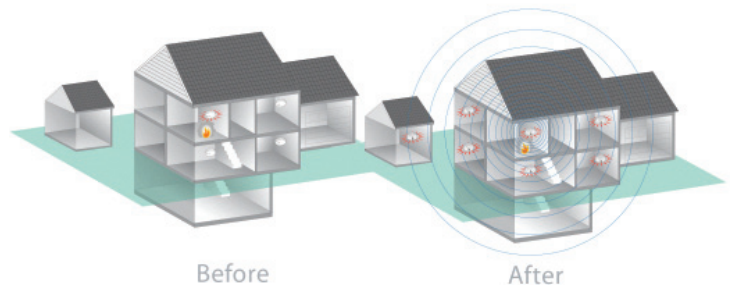

Ordering Information

Ordering Number	UPC	I2F5	Pack Quantity	Dimensions (w x d x h centimeters)	Weight	Case / Skid	Layers / Skid
N/A	0-47871-07225-5	100-47871-07225-2	Individual*	18 x 5 x 23	0.44 kg	N/A	N/A
900-0201-003	0-47871-07225-5	100-47871-07225-2	Cut Case (3 units)	16.5 x 21 x 24.5	1.50 kg	300	4

*Not for sale by individual unit