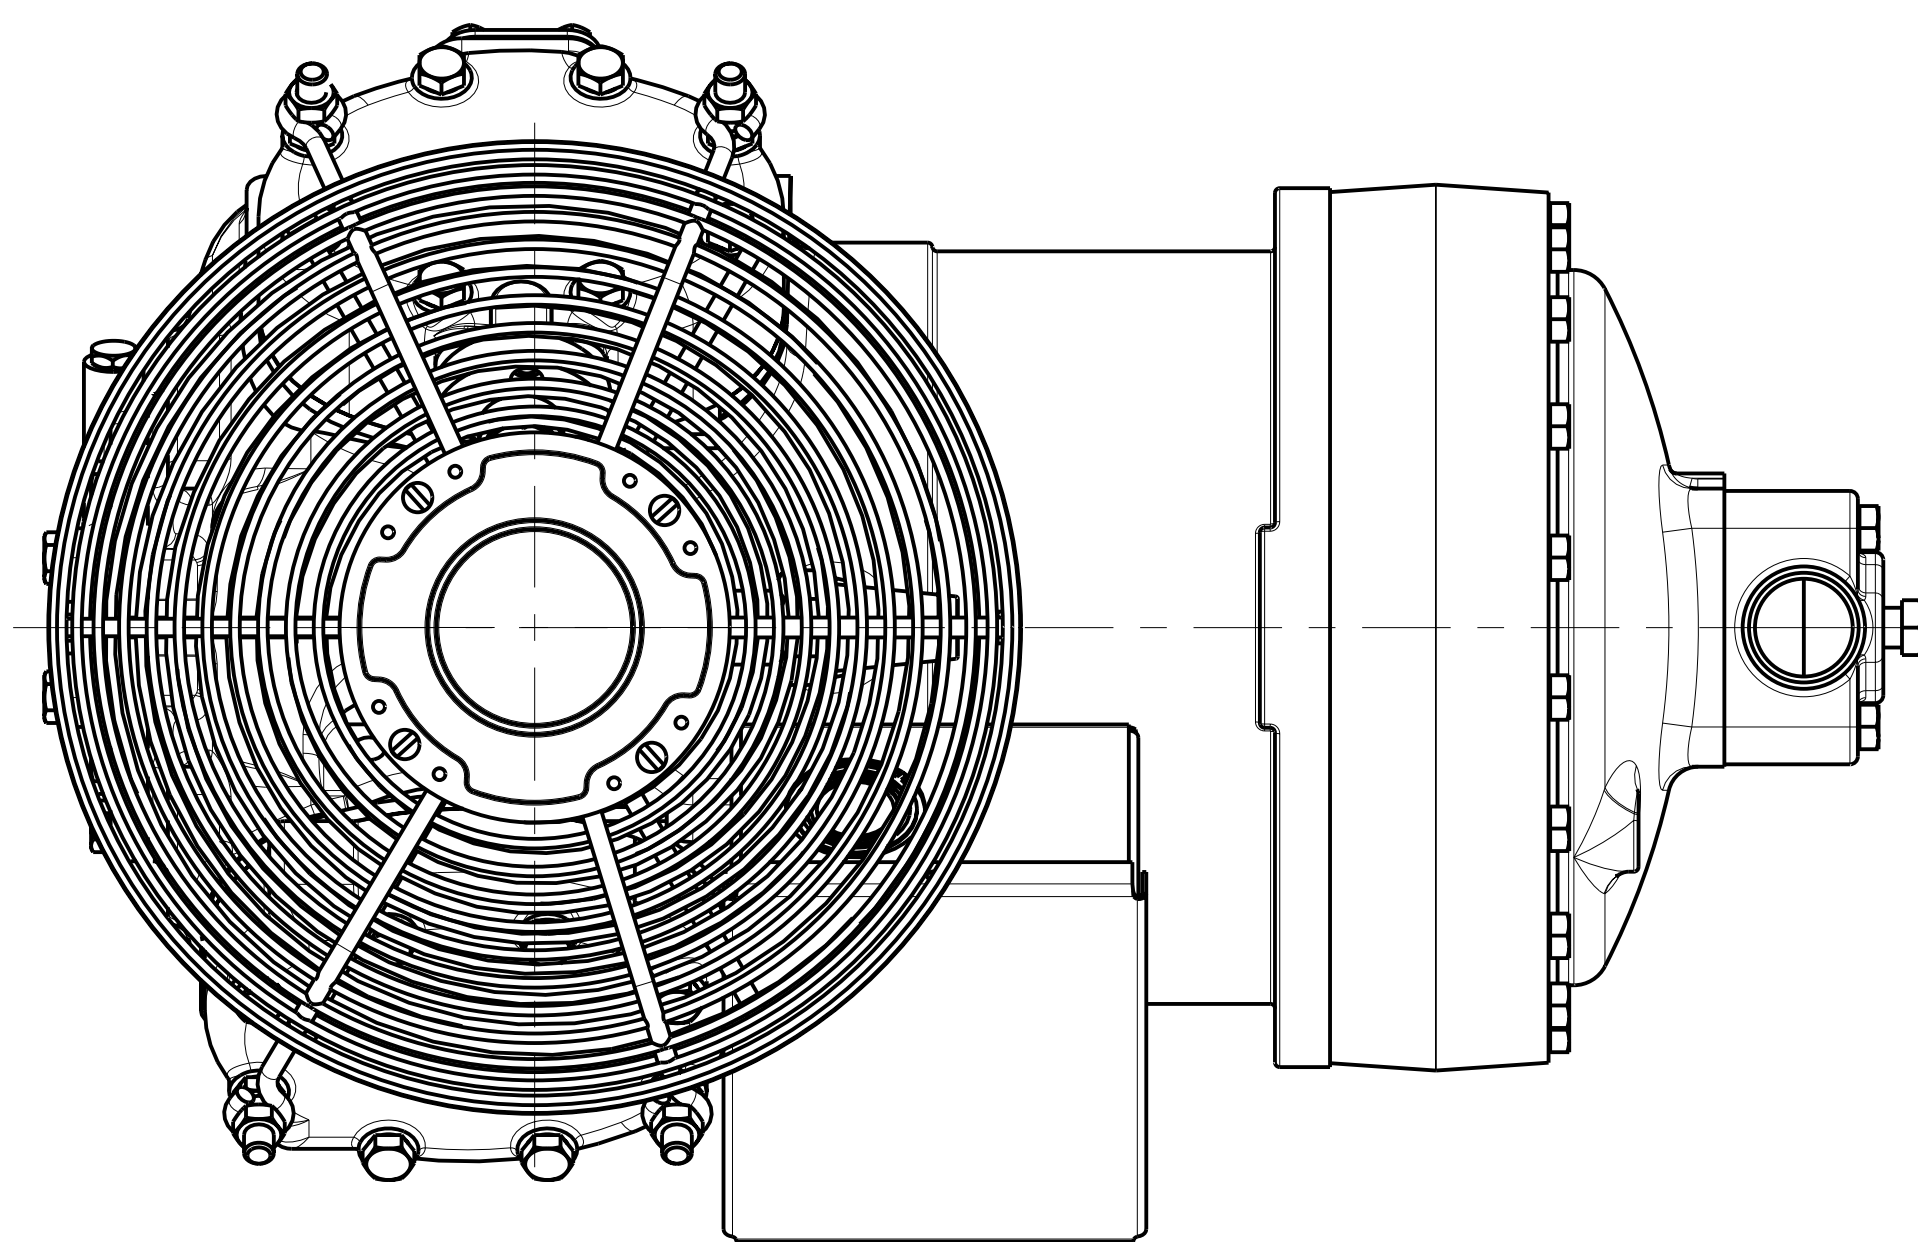

MODELS REPRESENTED	CFM	HP
06DR718	18.3	5.0
06DR820	20.0	6.5

* ALL DIMENSIONS SHOWN IN INCHES

MAX HEIGHT SUMMARY TABLE

UNLOADER	HEAD FAN	MAX HEIGHT(INCHES)
NONE	NO	16.97
ELECTRIC	NO	17.02
PRESSURE	NO	17.92
N/A	YES	26.89

* MAXIMUM HEIGHT SHOWN FOR VARIOUS COMPRESSOR CONFIGURATIONS

* SEE ABOVE TABLE FOR OTHER COMPRESSOR CONFIGURATIONS

SOLID MOUNT SPACER (4X)
30HR070-1071 AS SHOWN
SEE DETAIL ON SHEET 2

MODELS REPRESENTED	CFM	HP
06DR718	18.3	5.0
06DR820	20.0	6.5

* ALL DIMENSIONS SHOWN IN INCHES

**BOTTOM VIEW
MOUNTING BOLT PATTERN**

SCALE 2.000

**30HR070-1071
SOLID MOUNT**

**ELECTRICAL BOX KNOCKOUT
SIZE COMBINATIONS**