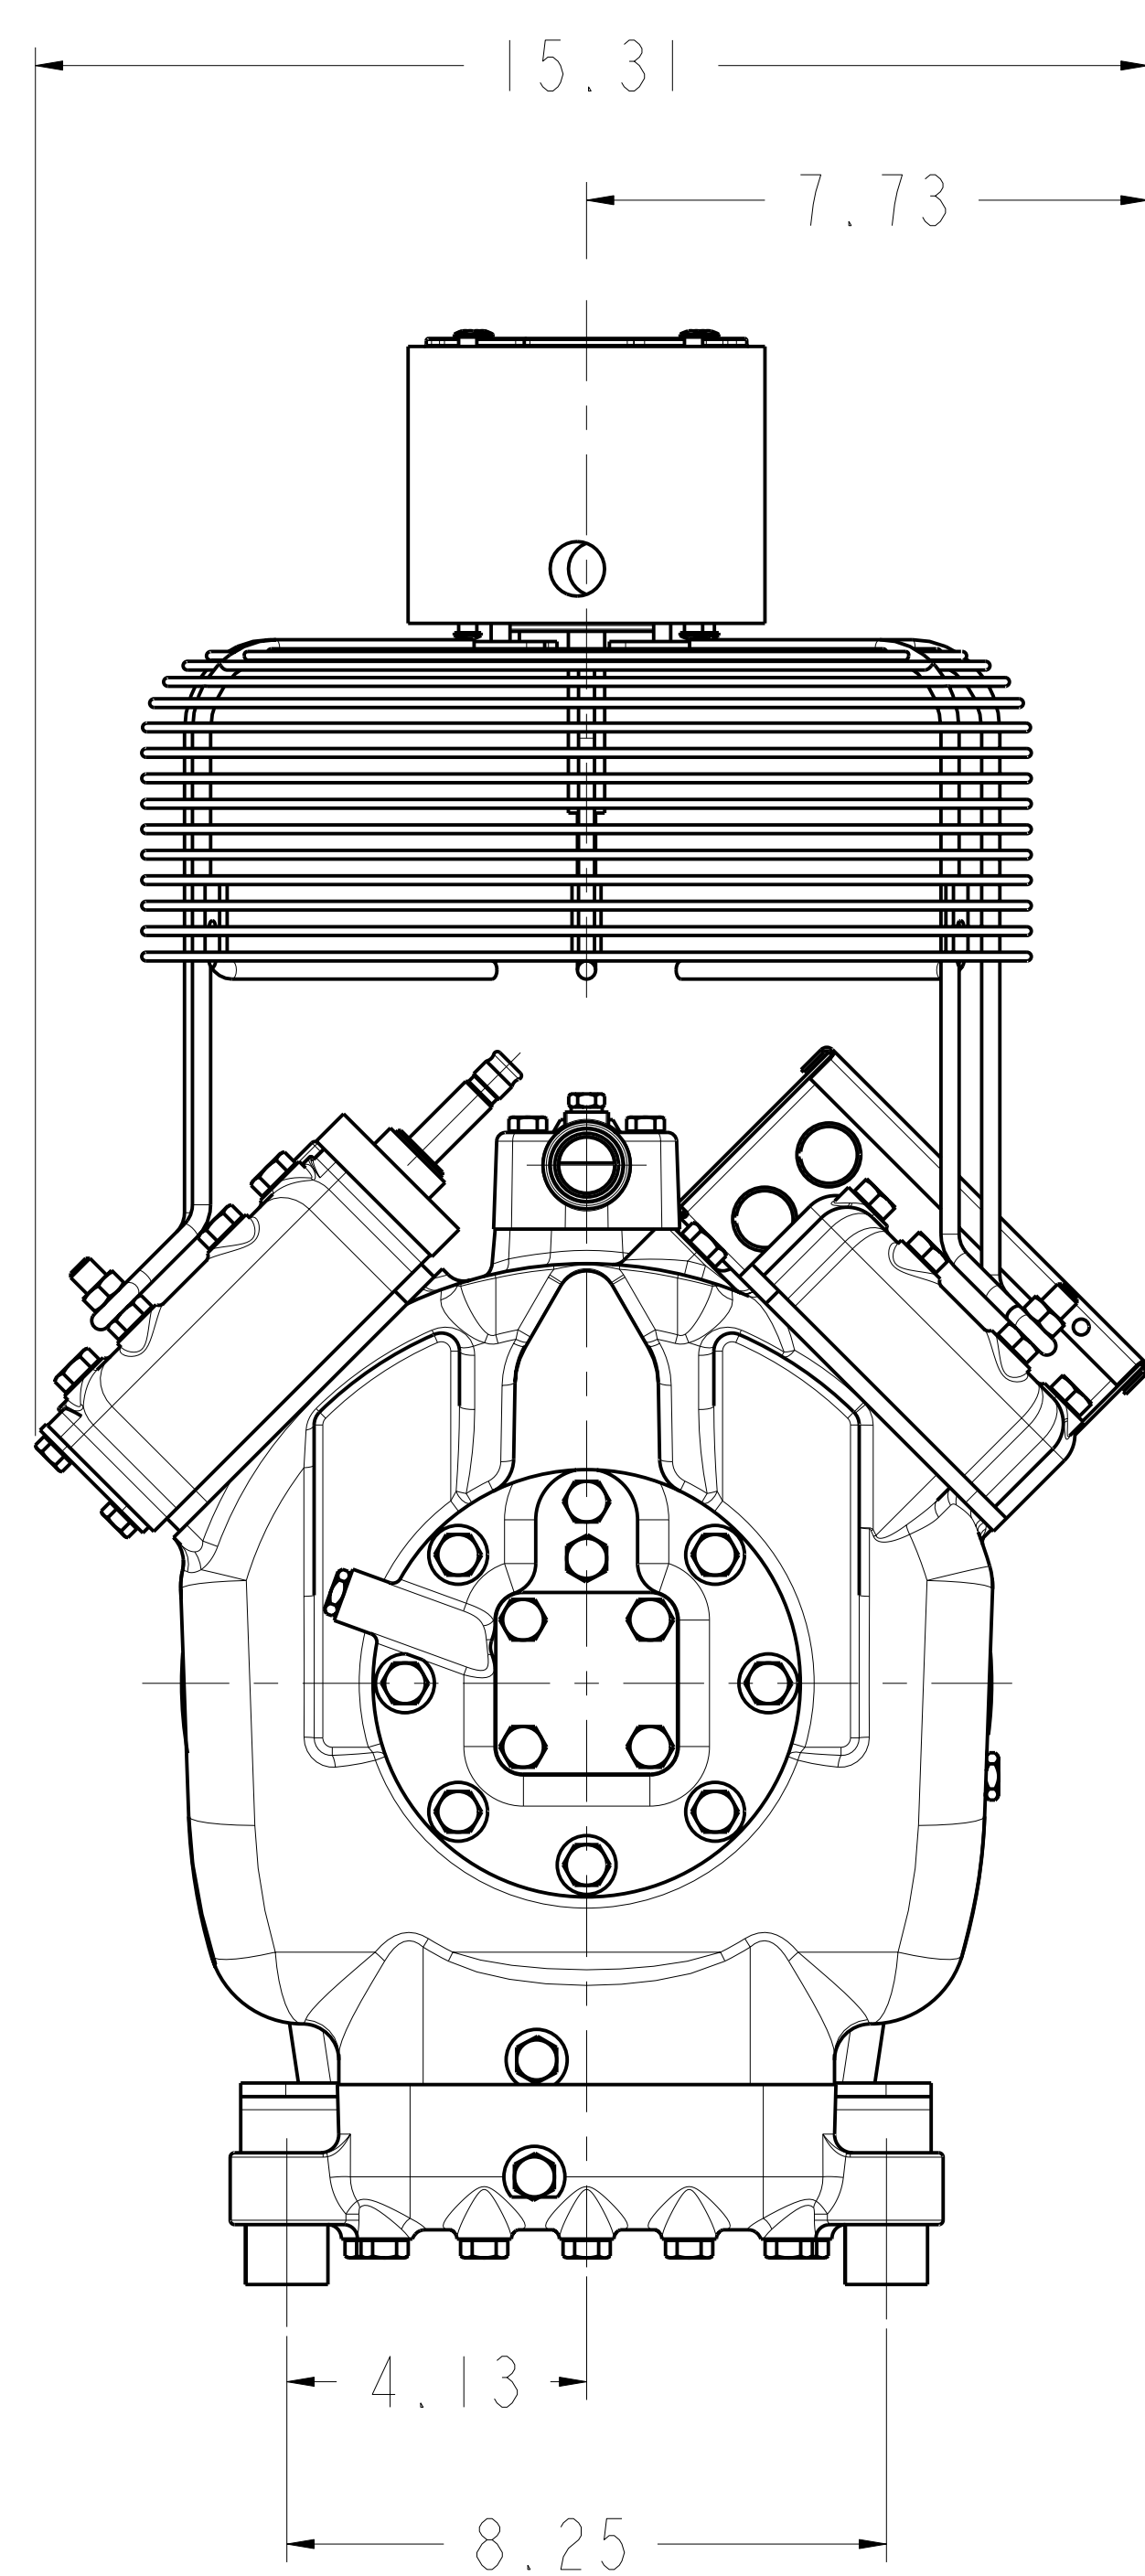

MODELS REPRESENTED	CFM	HP
06DR718	18.3	5.0
06DR820	20.0	6.5

* ALL DIMENSIONS SHOWN IN INCHES

MAX HEIGHT SUMMARY TABLE

UNLOADER	HEAD FAN	MAX HEIGHT(INCHES)
NONE	NO	16.97
ELECTRIC	NO	17.02
PRESSURE	NO	17.92
N/A	YES	26.89

* MAXIMUM HEIGHT SHOWN FOR VARIOUS COMPRESSOR CONFIGURATIONS

* SEE ABOVE TABLE FOR OTHER COMPRESSOR CONFIGURATIONS

SOLID MOUNT SPACER (4X)
30HR070-1071 AS SHOWN
SEE DETAIL ON SHEET 2

MODELS REPRESENTED	CFM	HP
06DR718	18.3	5.0
06DR820	20.0	6.5

* ALL DIMENSIONS SHOWN IN INCHES

**BOTTOM VIEW
MOUNTING BOLT PATTERN**

SCALE 2.000

**30HR070-1071
SOLID MOUNT**

**ELECTRICAL BOX KNOCKOUT
SIZE COMBINATIONS**