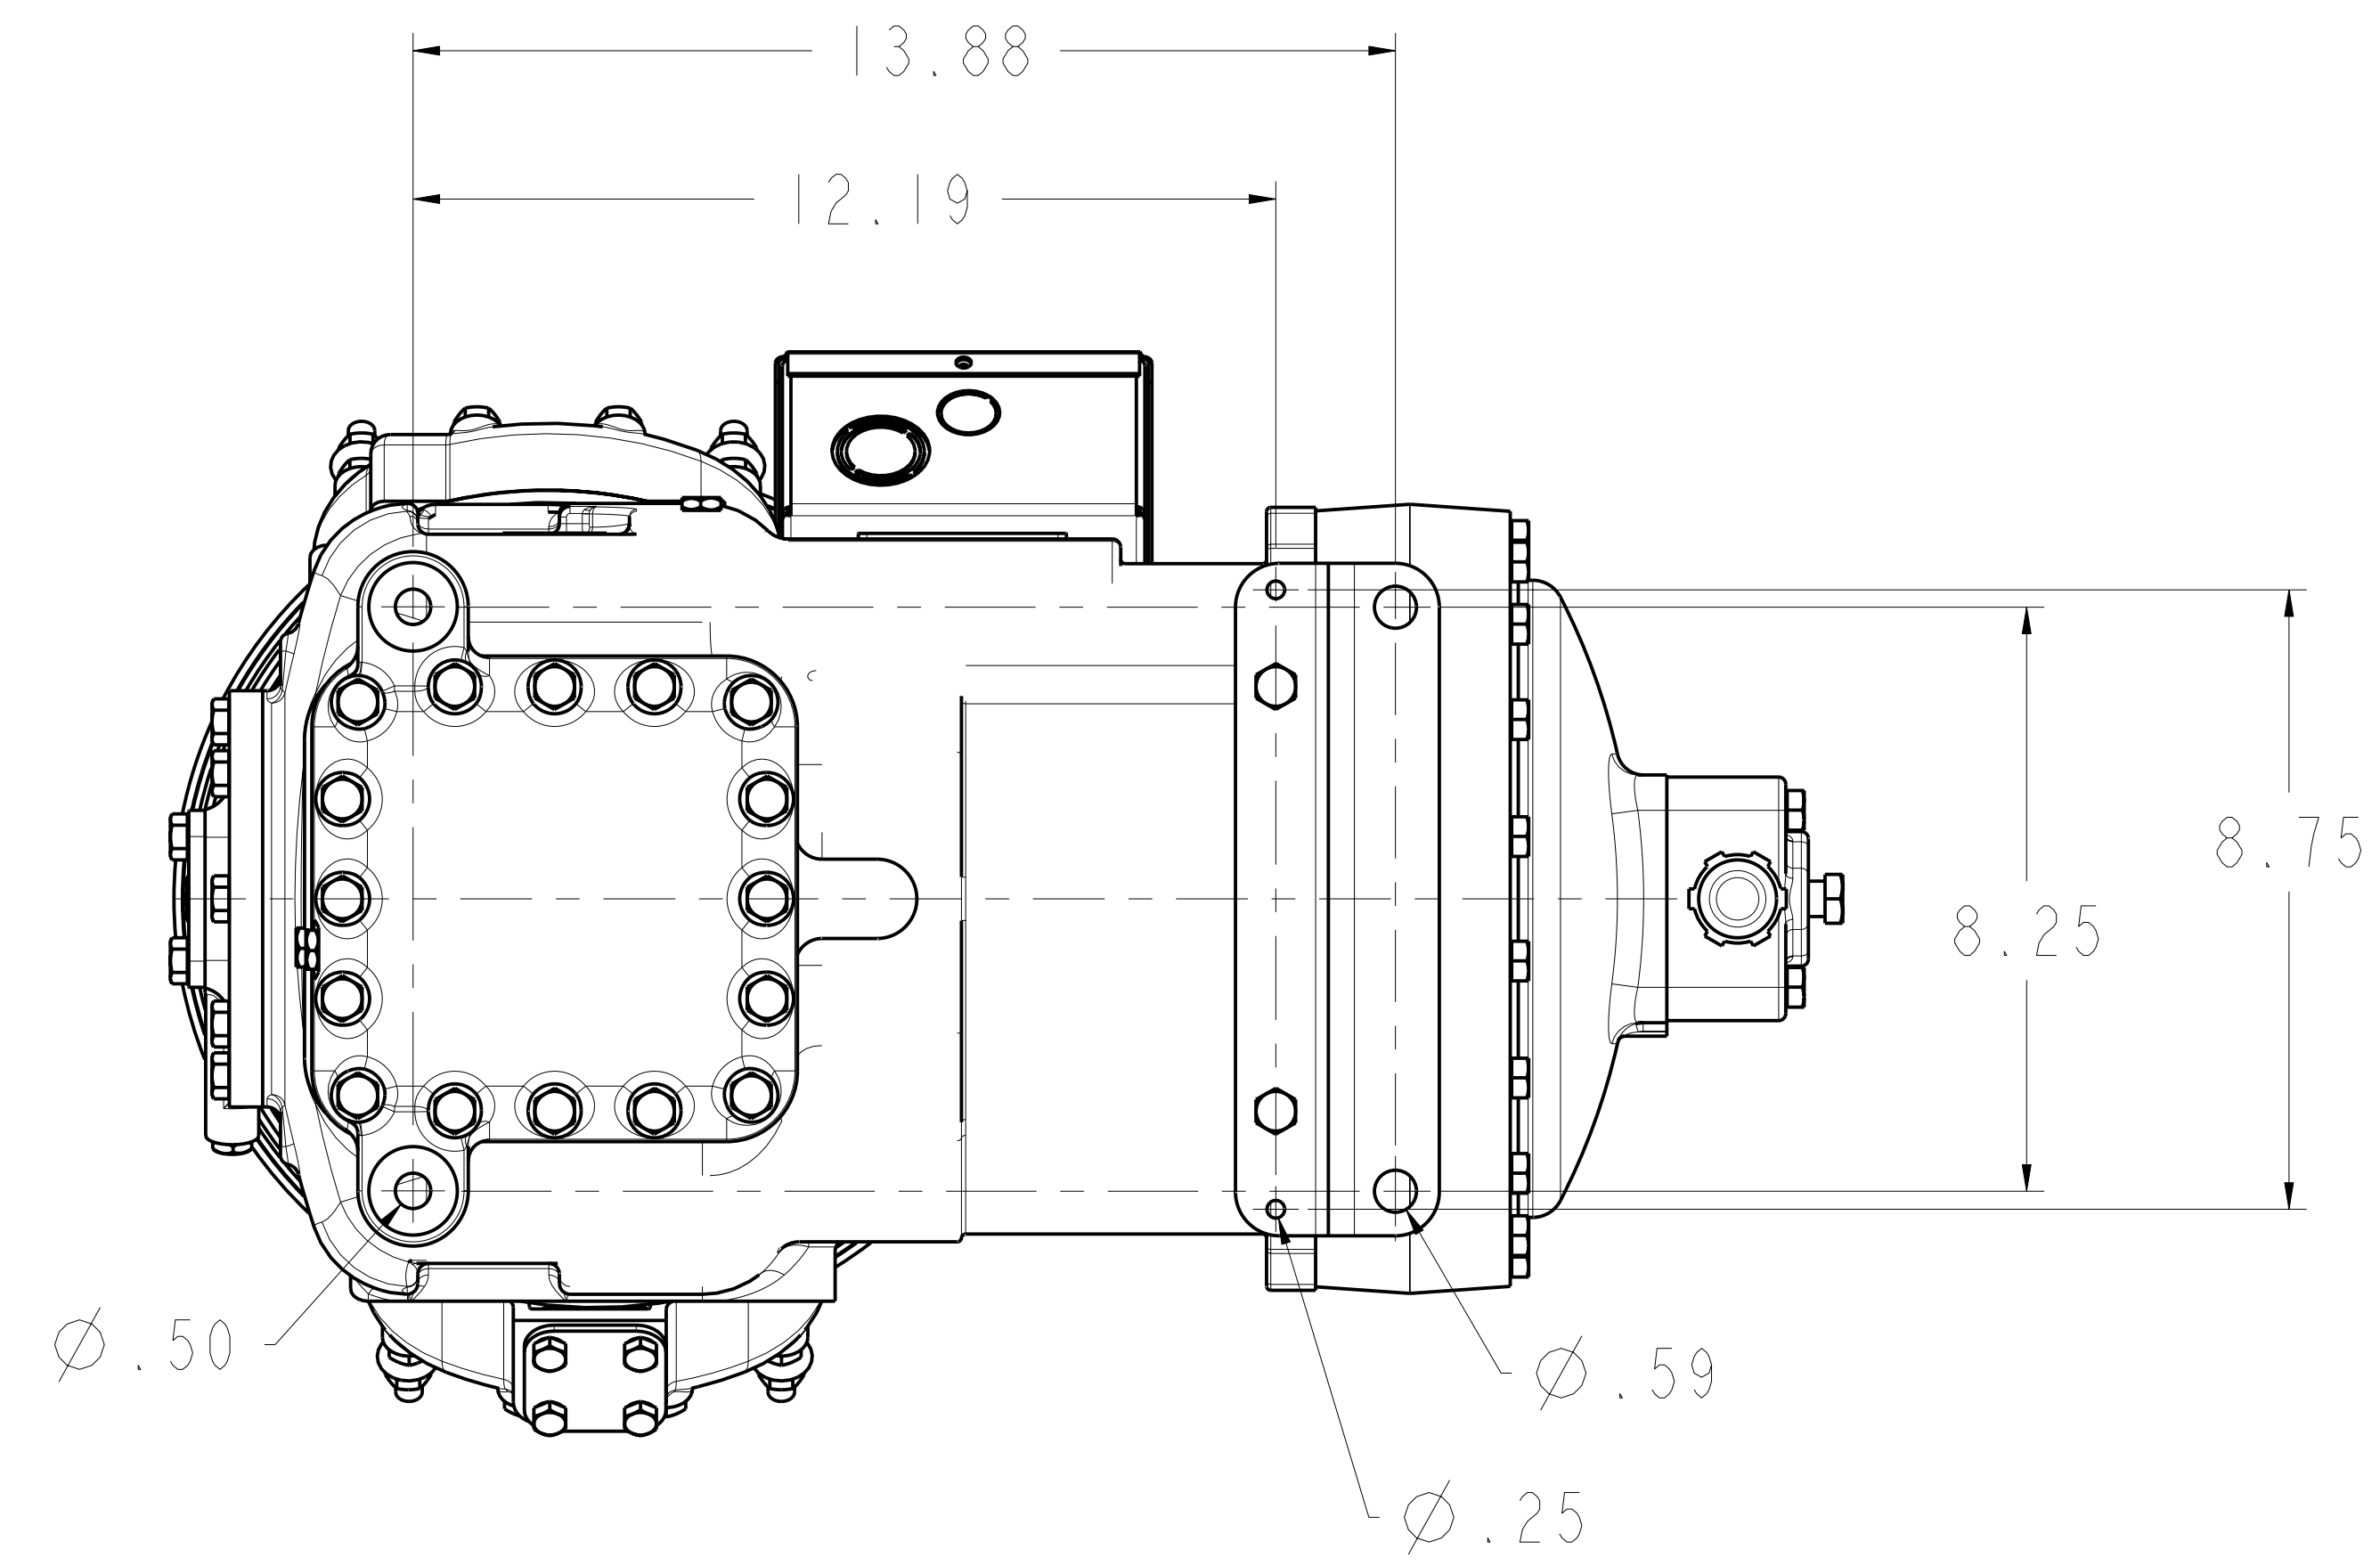

MODELS REPRESENTED	CFM	HP
06DR718	18.3	5.0
06DR820	20.0	6.5

* ALL DIMENSIONS SHOWN IN INCHES

MAX HEIGHT SUMMARY TABLE

UNLOADER	HEAD FAN	MAX HEIGHT(INCHES)
NONE	NO	16.97
ELECTRIC	NO	17.02
PRESSURE	NO	17.92
N/A	YES	26.89

* MAXIMUM HEIGHT SHOWN FOR VARIOUS COMPRESSOR CONFIGURATIONS

* SEE ABOVE TABLE FOR OTHER COMPRESSOR CONFIGURATIONS

SOLID MOUNT SPACER (4X)
30HR070-1071 AS SHOWN
SEE DETAIL ON SHEET 2

MODELS REPRESENTED	CFM	HP
06DR718	18.3	5.0
06DR820	20.0	6.5

* ALL DIMENSIONS SHOWN IN INCHES

**BOTTOM VIEW
MOUNTING BOLT PATTERN**

SCALE 2.000

**30HR070-1071
SOLID MOUNT**

**ELECTRICAL BOX KNOCKOUT
SIZE COMBINATIONS**