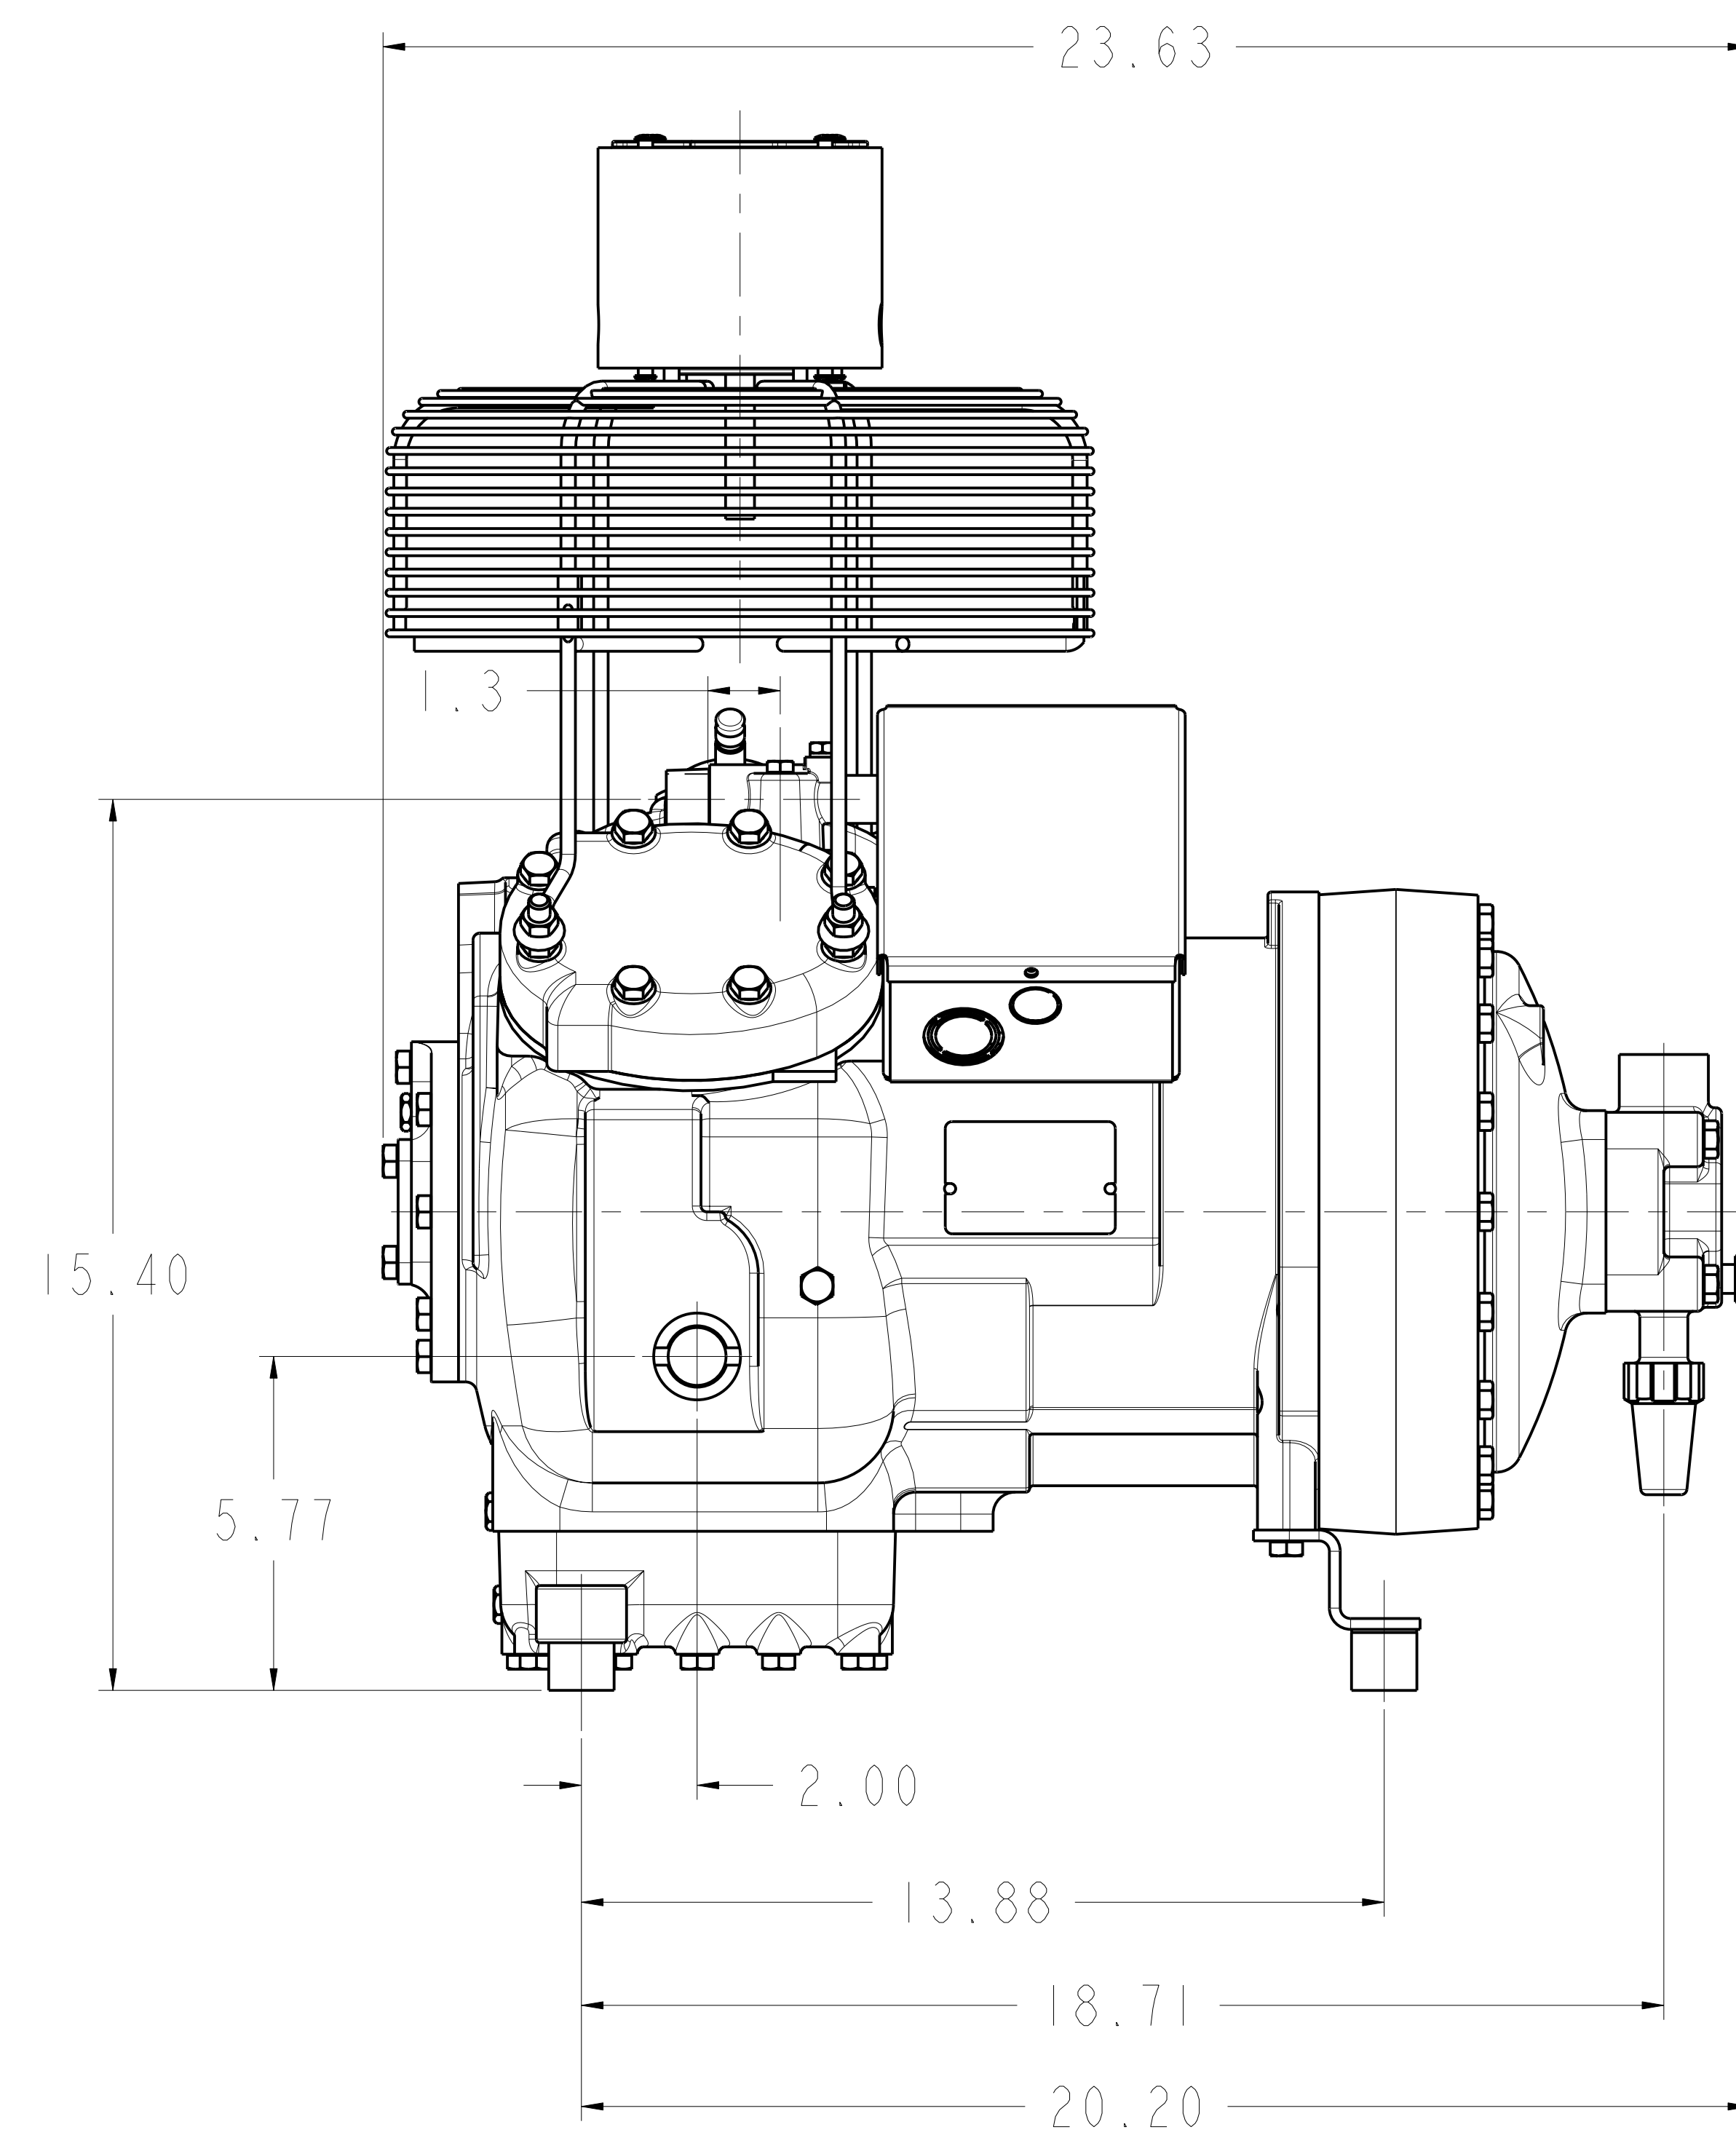

MODELS REPRESENTED	CFM	HP
06DR718	18.3	5.0
06DR820	20.0	6.5

* ALL DIMENSIONS SHOWN IN INCHES

MAX HEIGHT SUMMARY TABLE

UNLOADER	HEAD FAN	MAX HEIGHT(INCHES)
NONE	NO	16.97
ELECTRIC	NO	17.02
PRESSURE	NO	17.92
N/A	YES	26.89

* MAXIMUM HEIGHT SHOWN FOR VARIOUS COMPRESSOR CONFIGURATIONS

* SEE ABOVE TABLE FOR OTHER COMPRESSOR CONFIGURATIONS

SOLID MOUNT SPACER (4X)
30HR070-1071 AS SHOWN
SEE DETAIL ON SHEET 2

MODELS REPRESENTED	CFM	HP
06DR718	18.3	5.0
06DR820	20.0	6.5

* ALL DIMENSIONS SHOWN IN INCHES

**BOTTOM VIEW
MOUNTING BOLT PATTERN**

SCALE 2.000

**30HR070-1071
SOLID MOUNT**

**ELECTRICAL BOX KNOCKOUT
SIZE COMBINATIONS**