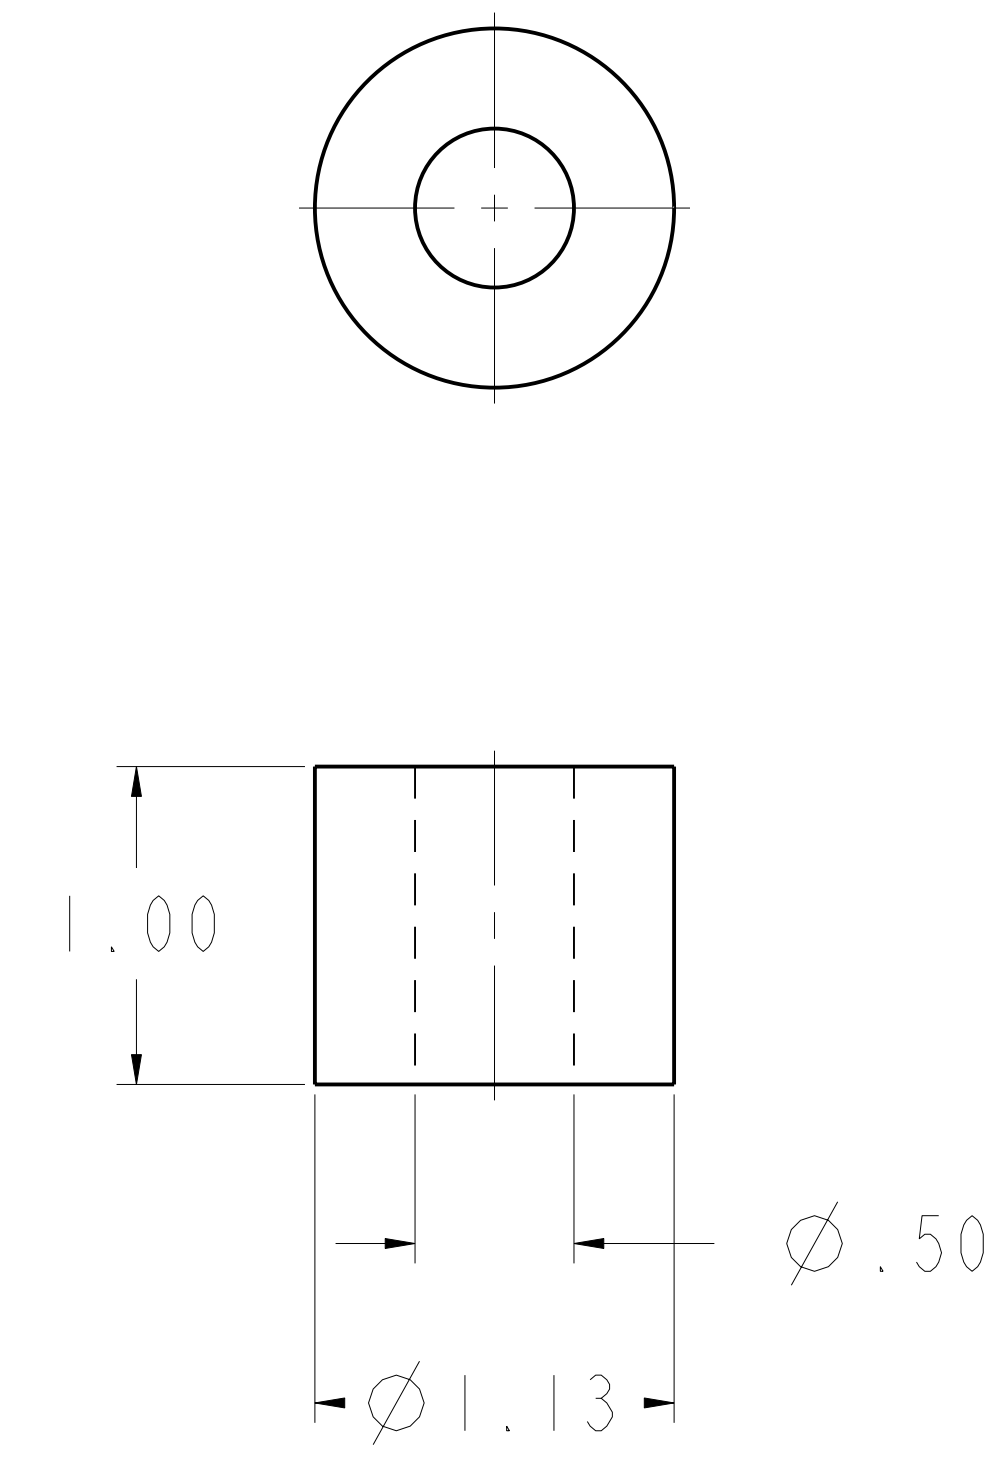

MODELS REPRESENTED	CFM	HP
06DR718	18.3	5.0
06DR820	20.0	6.5

* ALL DIMENSIONS SHOWN IN INCHES

MAX HEIGHT SUMMARY TABLE

UNLOADER	HEAD FAN	MAX HEIGHT(INCHES)
NONE	NO	16.97
ELECTRIC	NO	17.02
PRESSURE	NO	17.92
N/A	YES	26.89

* MAXIMUM HEIGHT SHOWN FOR VARIOUS COMPRESSOR CONFIGURATIONS

* SEE ABOVE TABLE FOR OTHER COMPRESSOR CONFIGURATIONS

SOLID MOUNT SPACER (4X)
30HR070-1071 AS SHOWN
SEE DETAIL ON SHEET 2

MODELS REPRESENTED	CFM	HP
06DR718	18.3	5.0
06DR820	20.0	6.5

* ALL DIMENSIONS SHOWN IN INCHES

**BOTTOM VIEW
MOUNTING BOLT PATTERN**

SCALE 2.000

**30HR070-1071
SOLID MOUNT**

**ELECTRICAL BOX KNOCKOUT
SIZE COMBINATIONS**