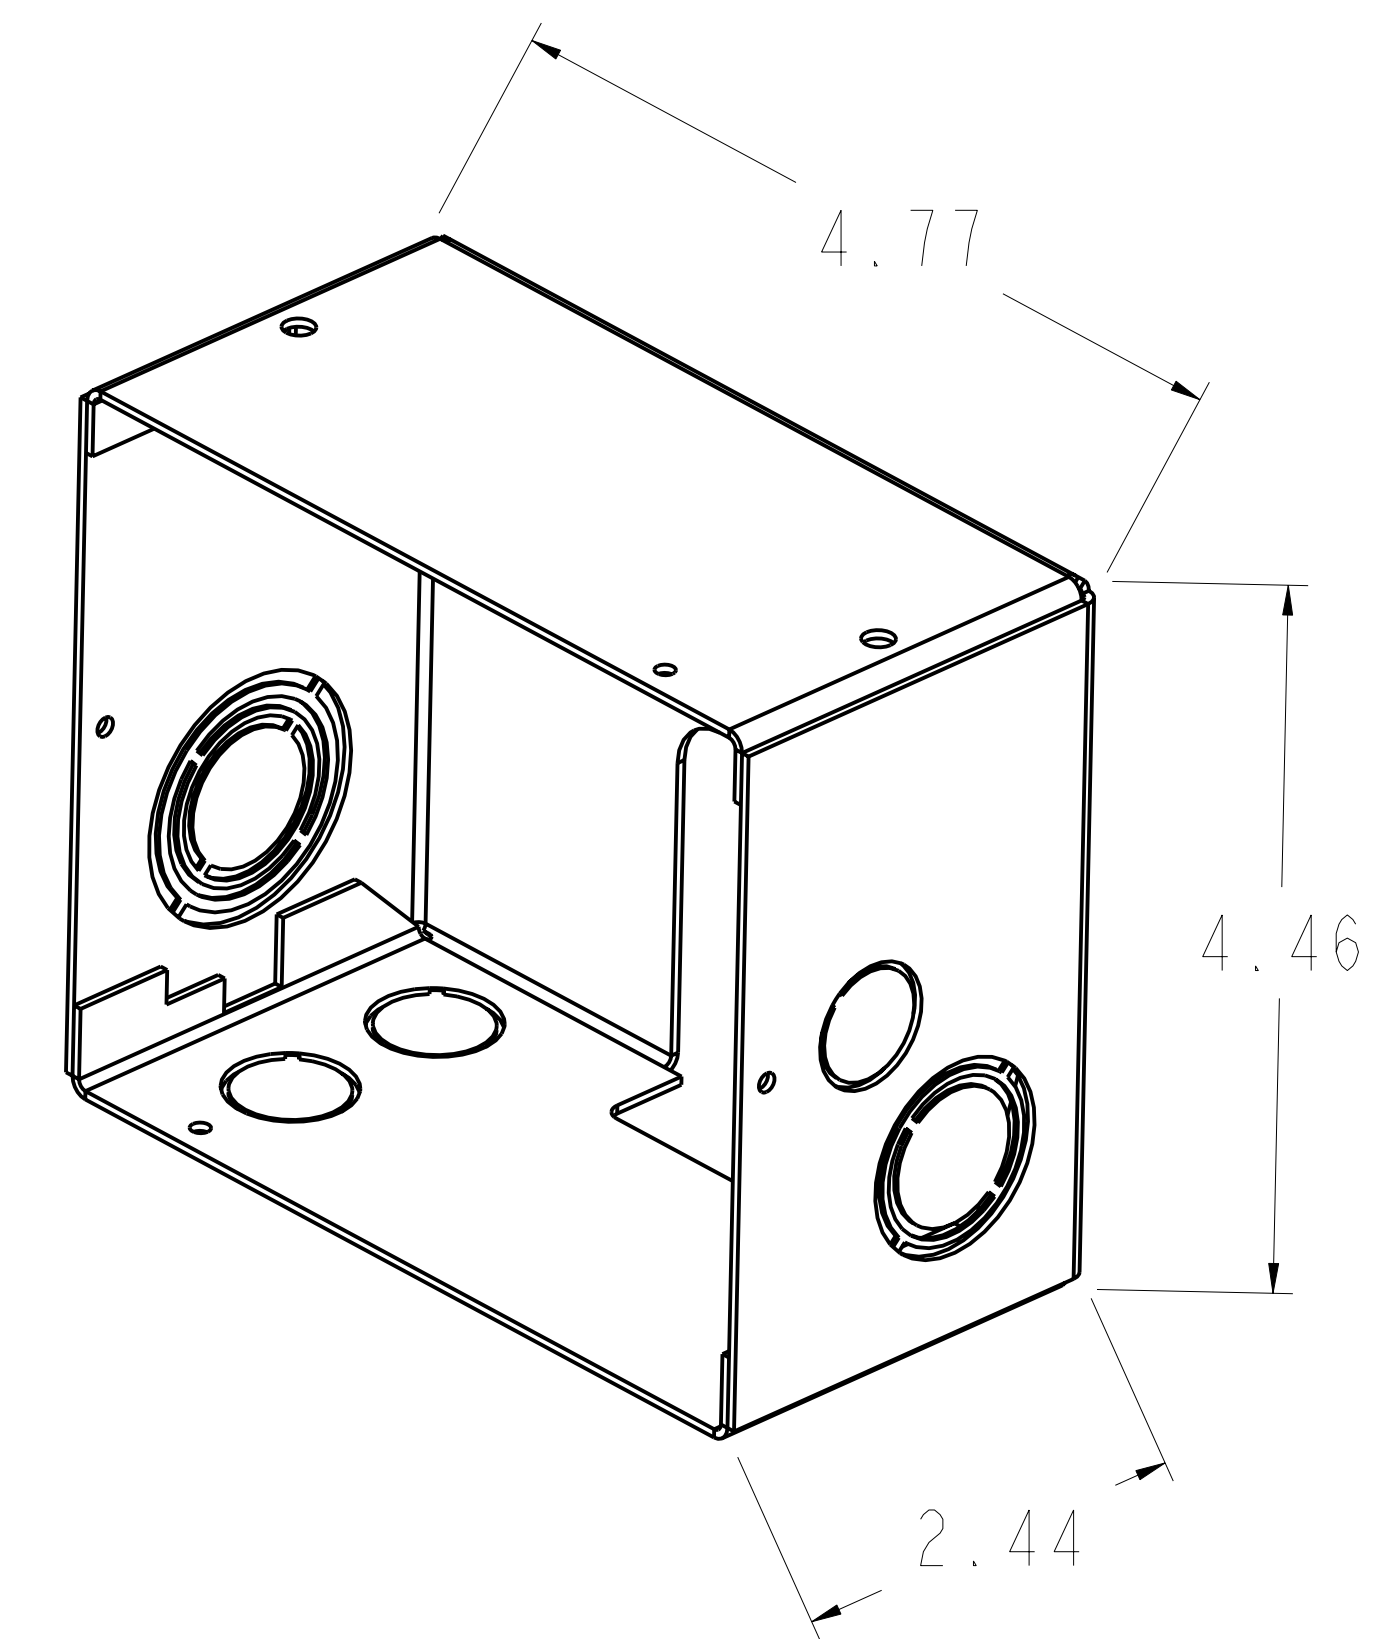

* ALL DIMENSIONS SHOWN IN INCHES

**BOTTOM VIEW
MOUNTING BOLT PATTERN**

SCALE 2.000

**30HR070-1071
SOLID MOUNT**

**ELECTRICAL BOX KNOCKOUT
SIZE COMBINATIONS**