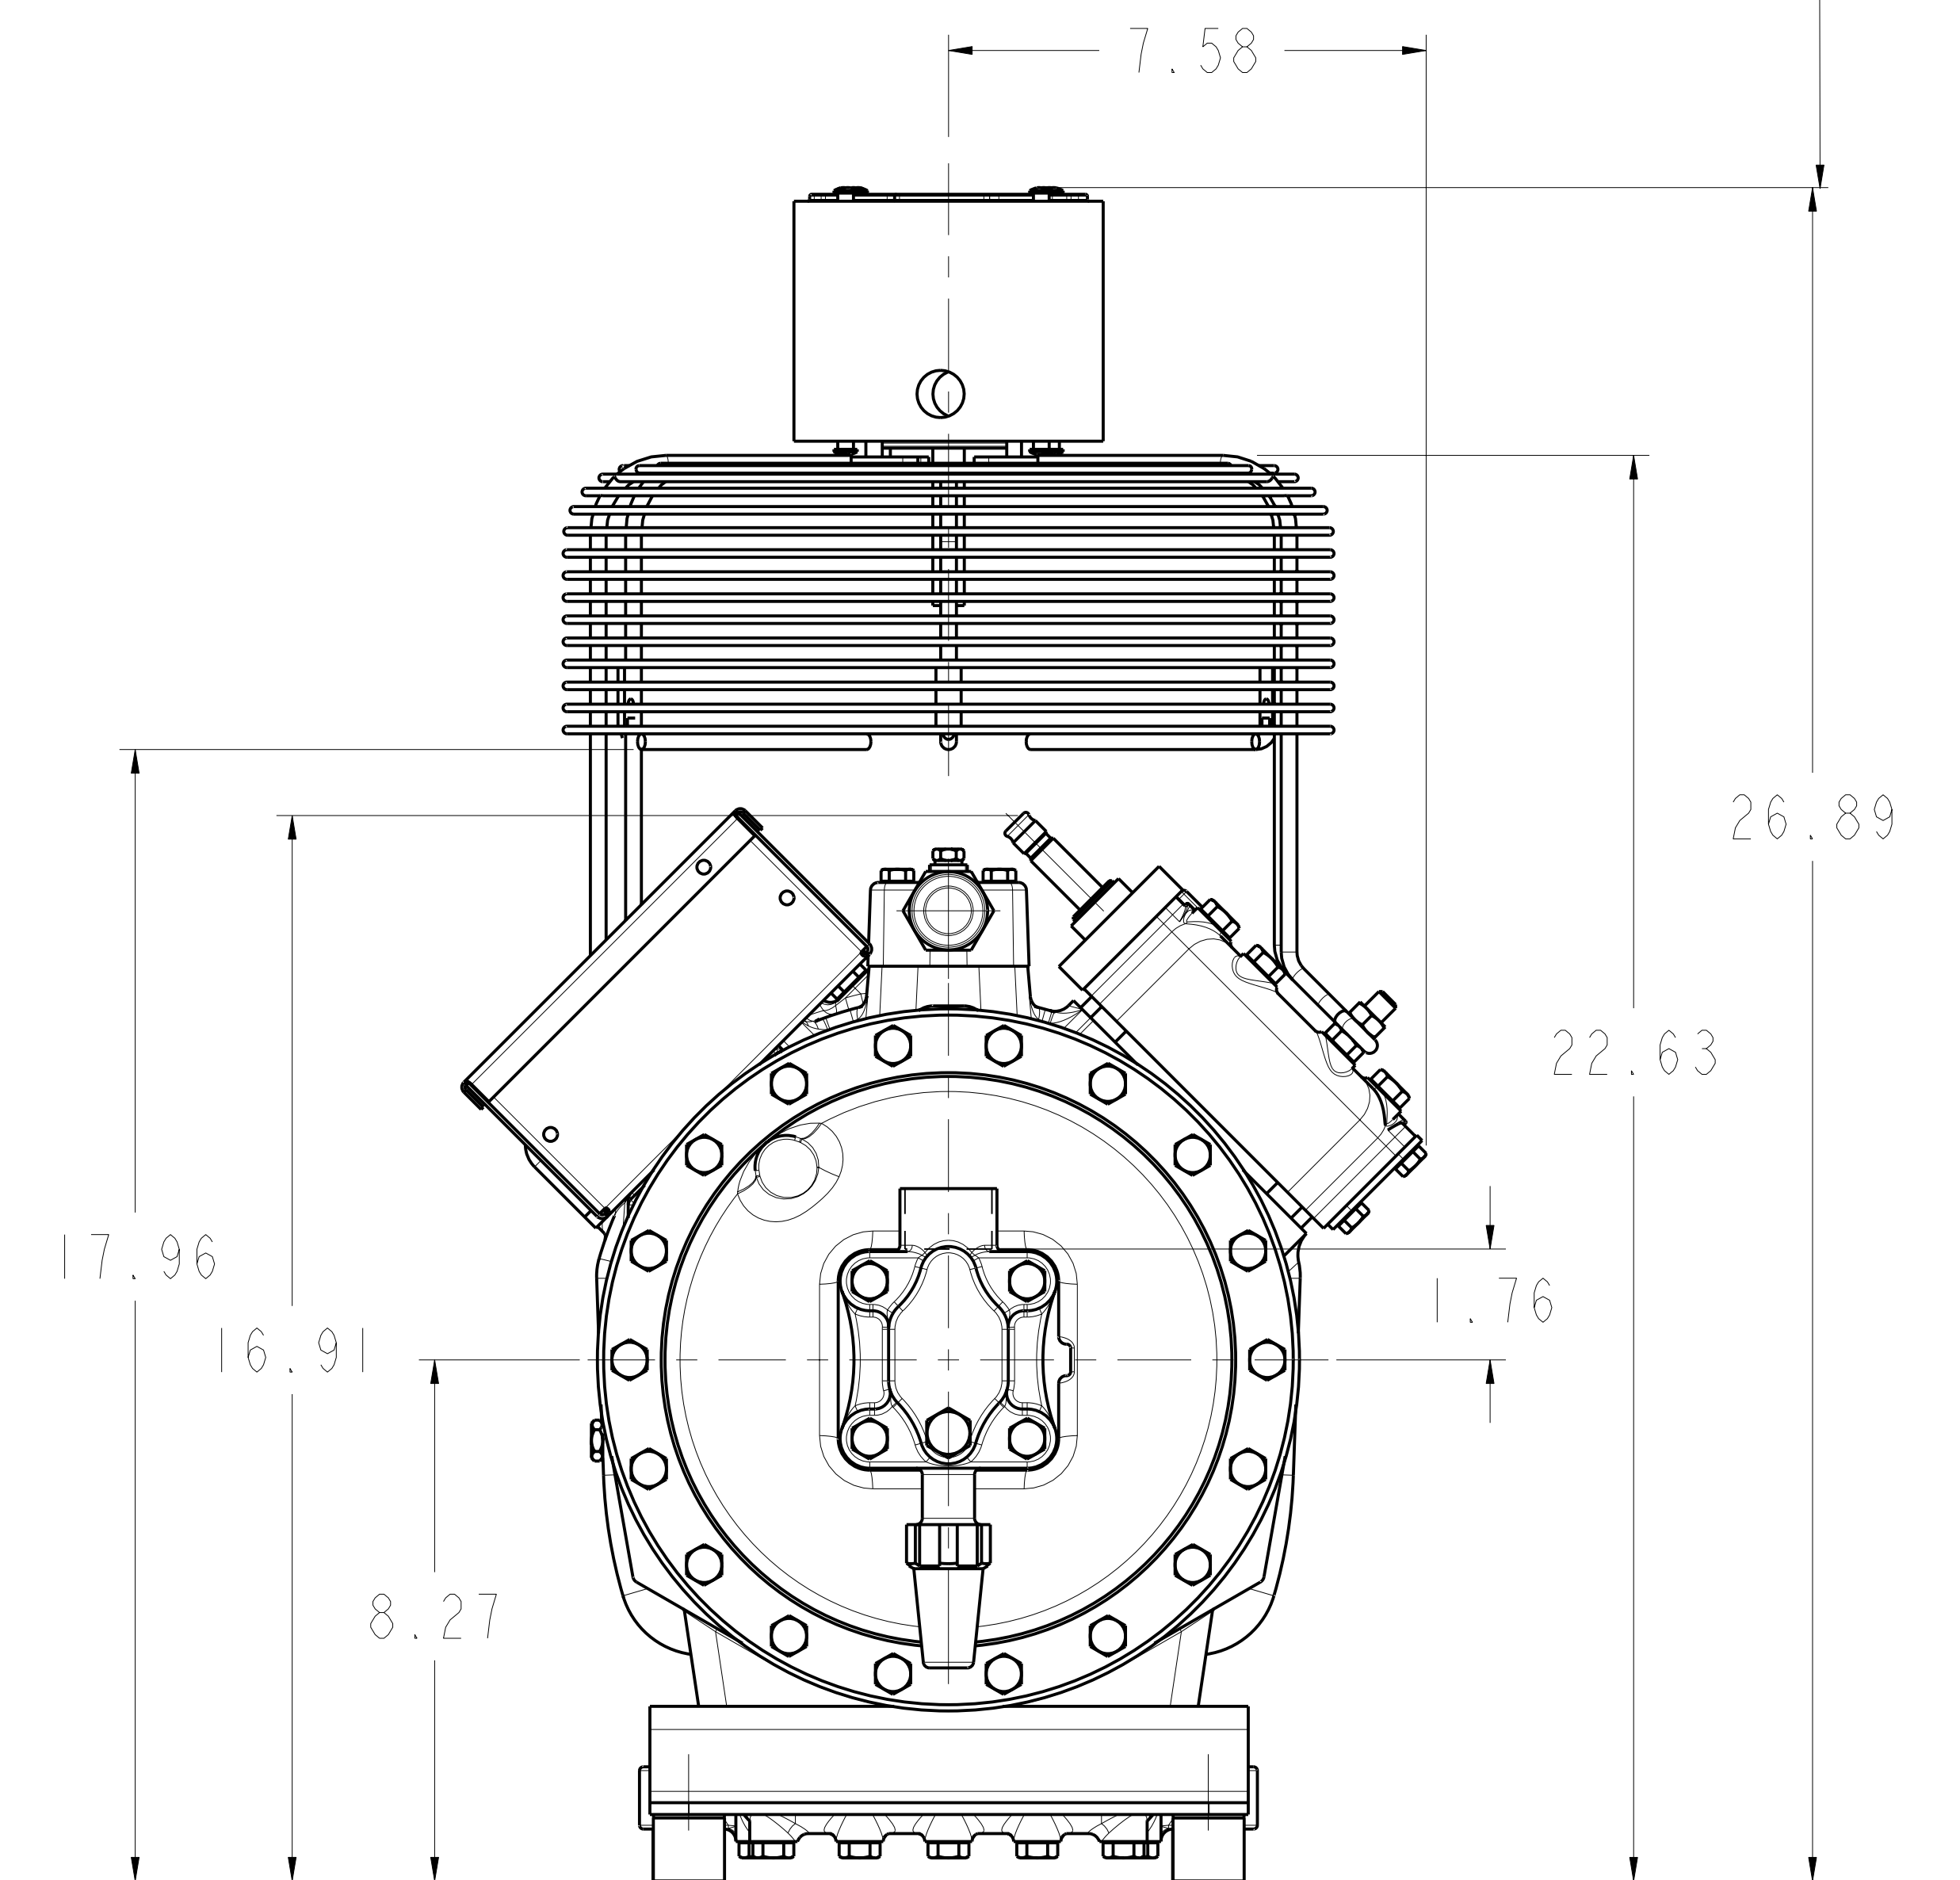

MODELS REPRESENTED	CFM	HP
06DR718	18.3	5.0
06DR820	20.0	6.5

* ALL DIMENSIONS SHOWN IN INCHES

MAX HEIGHT SUMMARY TABLE

UNLOADER	HEAD FAN	MAX HEIGHT(INCHES)
NONE	NO	16.97
ELECTRIC	NO	17.02
PRESSURE	NO	17.92
N/A	YES	26.89

* MAXIMUM HEIGHT SHOWN FOR VARIOUS COMPRESSOR CONFIGURATIONS

* SEE ABOVE TABLE FOR OTHER COMPRESSOR CONFIGURATIONS

SOLID MOUNT SPACER (4X)
30HR070-1071 AS SHOWN
SEE DETAIL ON SHEET 2

MODELS REPRESENTED	CFM	HP
06DR718	18.3	5.0
06DR820	20.0	6.5

* ALL DIMENSIONS SHOWN IN INCHES

**BOTTOM VIEW
MOUNTING BOLT PATTERN**

SCALE 2.000

**30HR070-1071
SOLID MOUNT**

**ELECTRICAL BOX KNOCKOUT
SIZE COMBINATIONS**