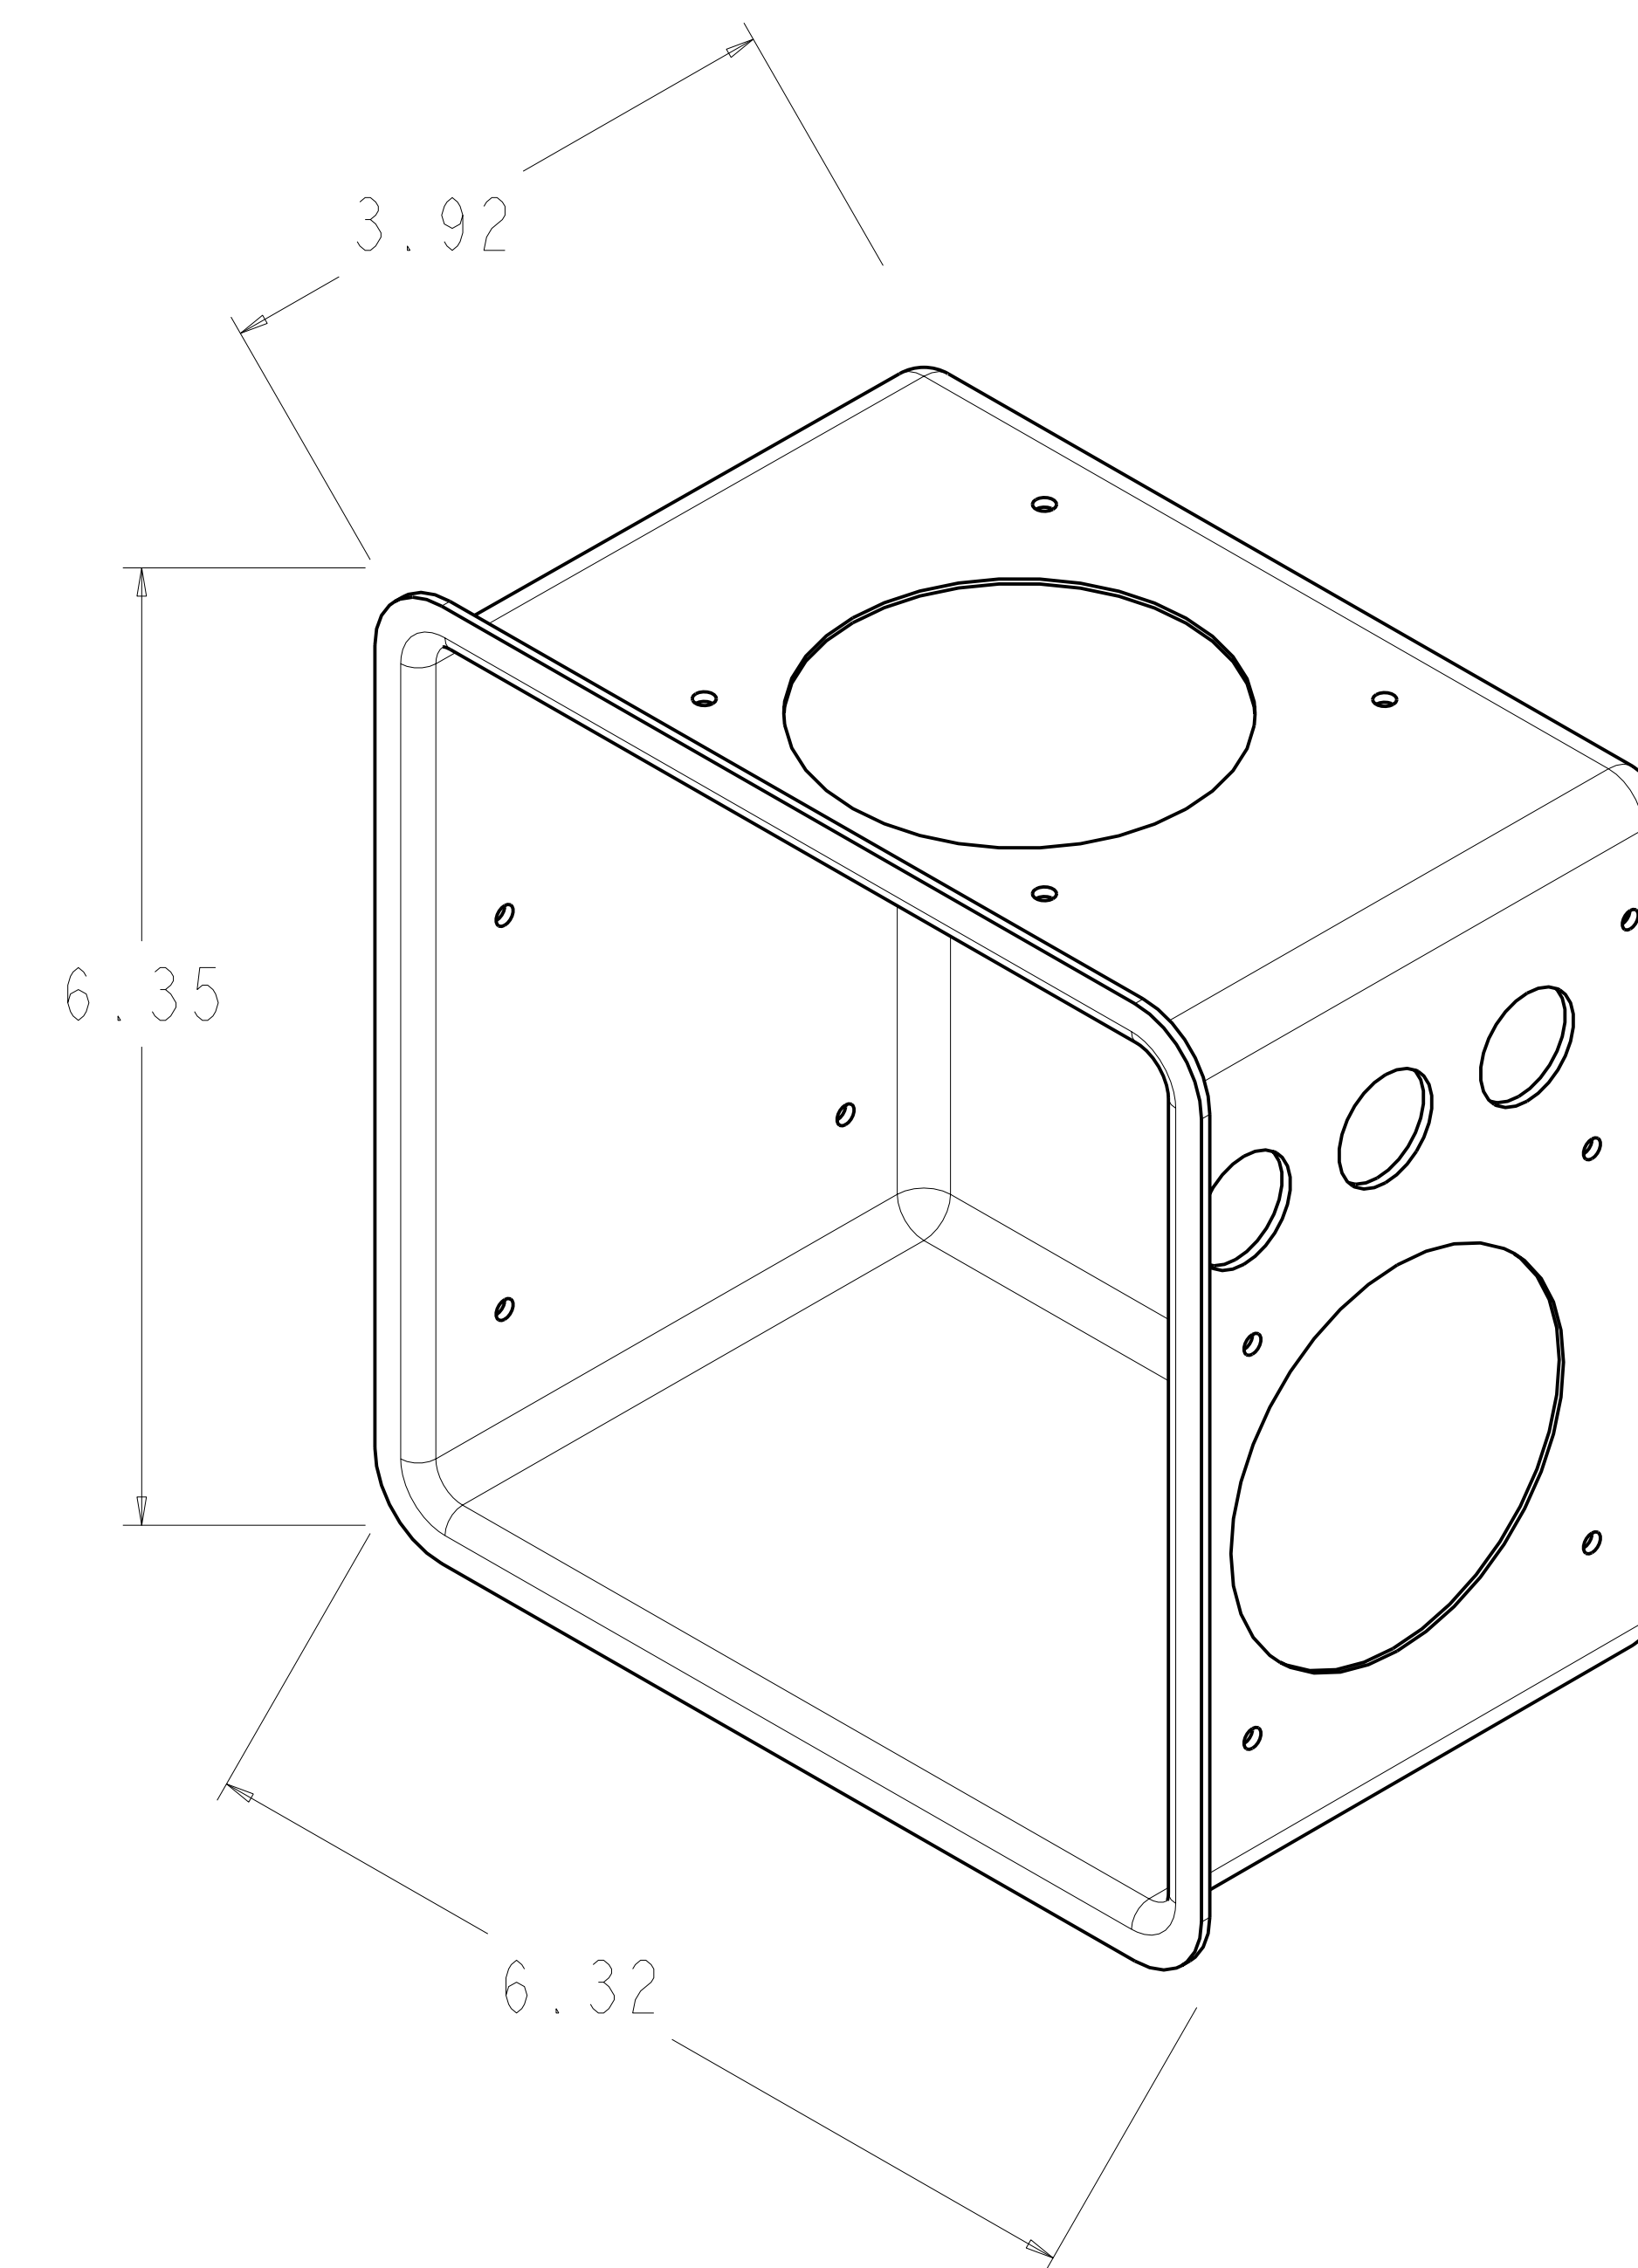

\* SEE ABOVE TABLE FOR OTHER COMPRESSOR CONFIGURATION

SOLID MOUNT SPACER (4X)  
30HR070-1071 AS SHOWN  
SEE DETAIL ON SHEET 2

MODELS REPRESENTED	CFM	HP
06EM450	50.3	15

\* ALL DIMENSIONS SHOWN IN INCHES

**BOTTOM VIEW  
MOUNTING BOLT PATTERN**

SCALE 2.000

**SOLID MOUNT  
30HR070\_1071**

**ELECTRICAL BOX**