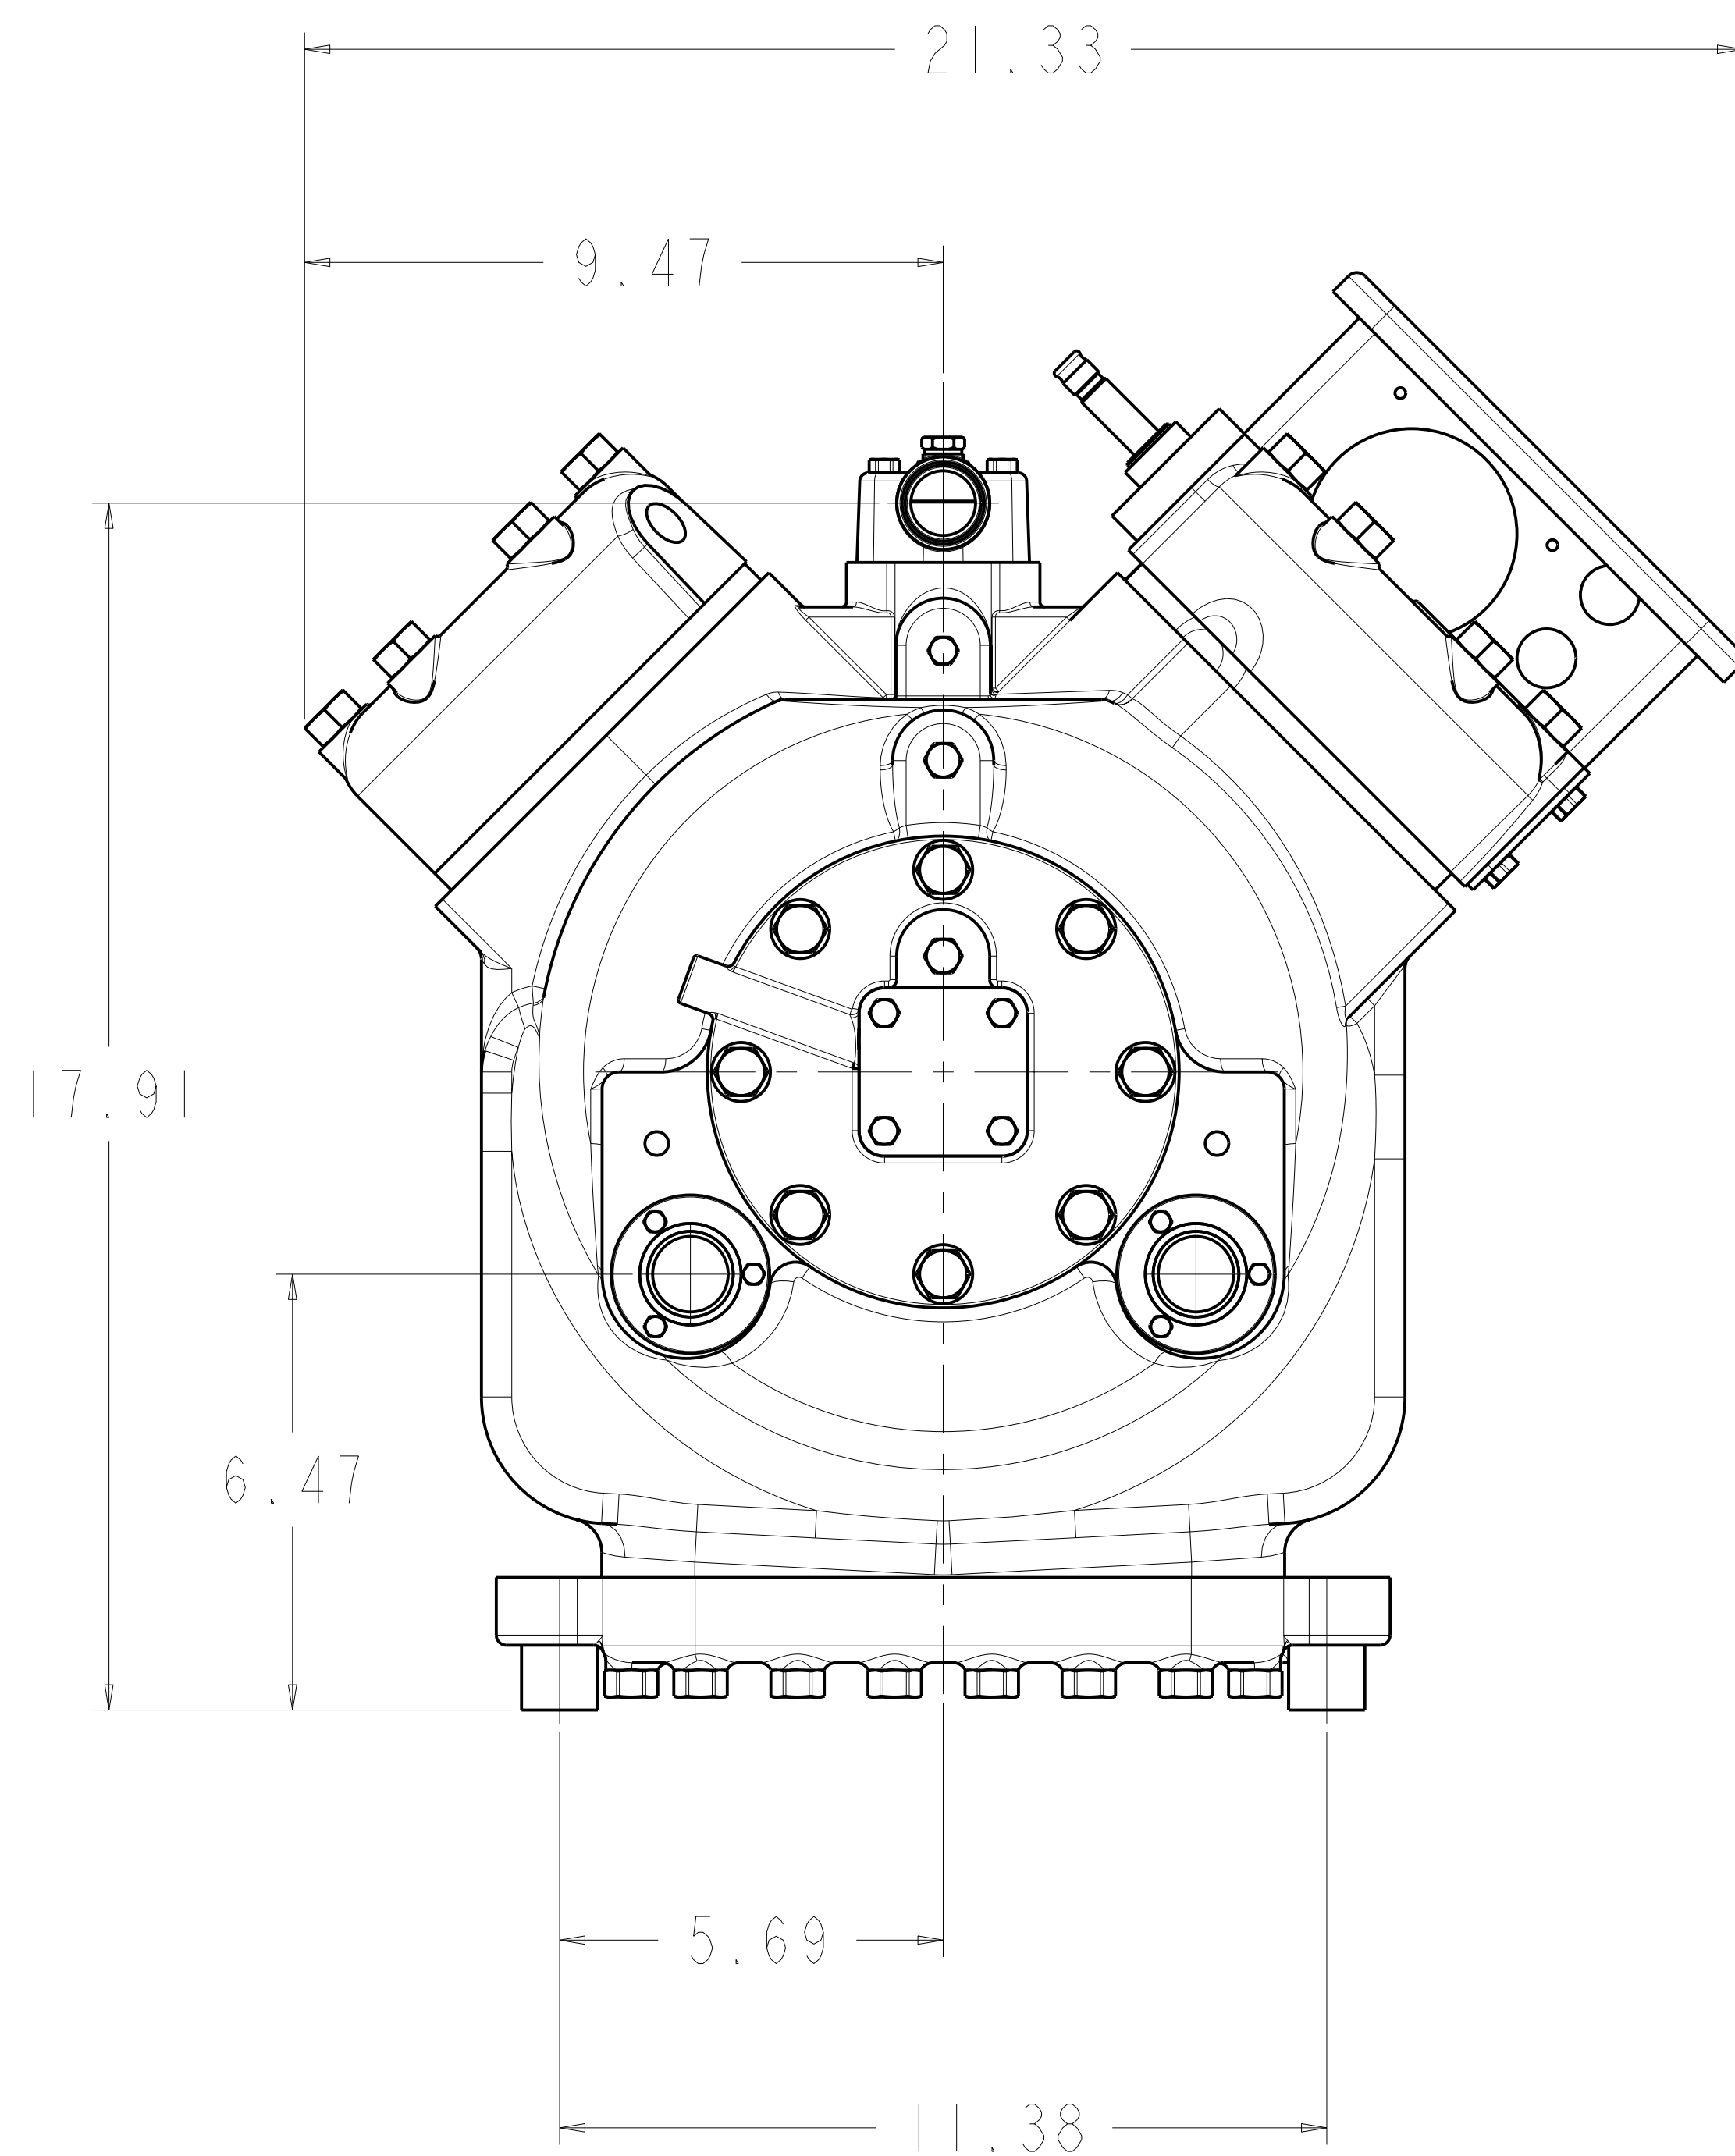

MODELS REPRESENTED	CFM	HP
06EM450	50.3	15

\* ALL DIMENSIONS SHOWN IN INCHES

**MAX HEIGHT SUMMARY TABLE**

UNLOADER	HEAD FAN	MAX HEIGHT(INCHES)
NONE	NO	21.33
ELECTRIC	NO	21.33
PRESSURE	NO	21.37

\* MAXIMUM HEIGHT SHOWN FOR VARIOUS COMPRESSOR CONFIGURATIONS

\* SEE ABOVE TABLE FOR OTHER COMPRESSOR CONFIGURATION

SOLID MOUNT SPACER (4X)  
30HR070-1071 AS SHOWN  
SEE DETAIL ON SHEET 2

MODELS REPRESENTED	CFM	HP
06EM450	50.3	15

\* ALL DIMENSIONS SHOWN IN INCHES

**BOTTOM VIEW  
MOUNTING BOLT PATTERN**

SCALE 2.000

**SOLID MOUNT  
30HR070\_1071**

**ELECTRICAL BOX**