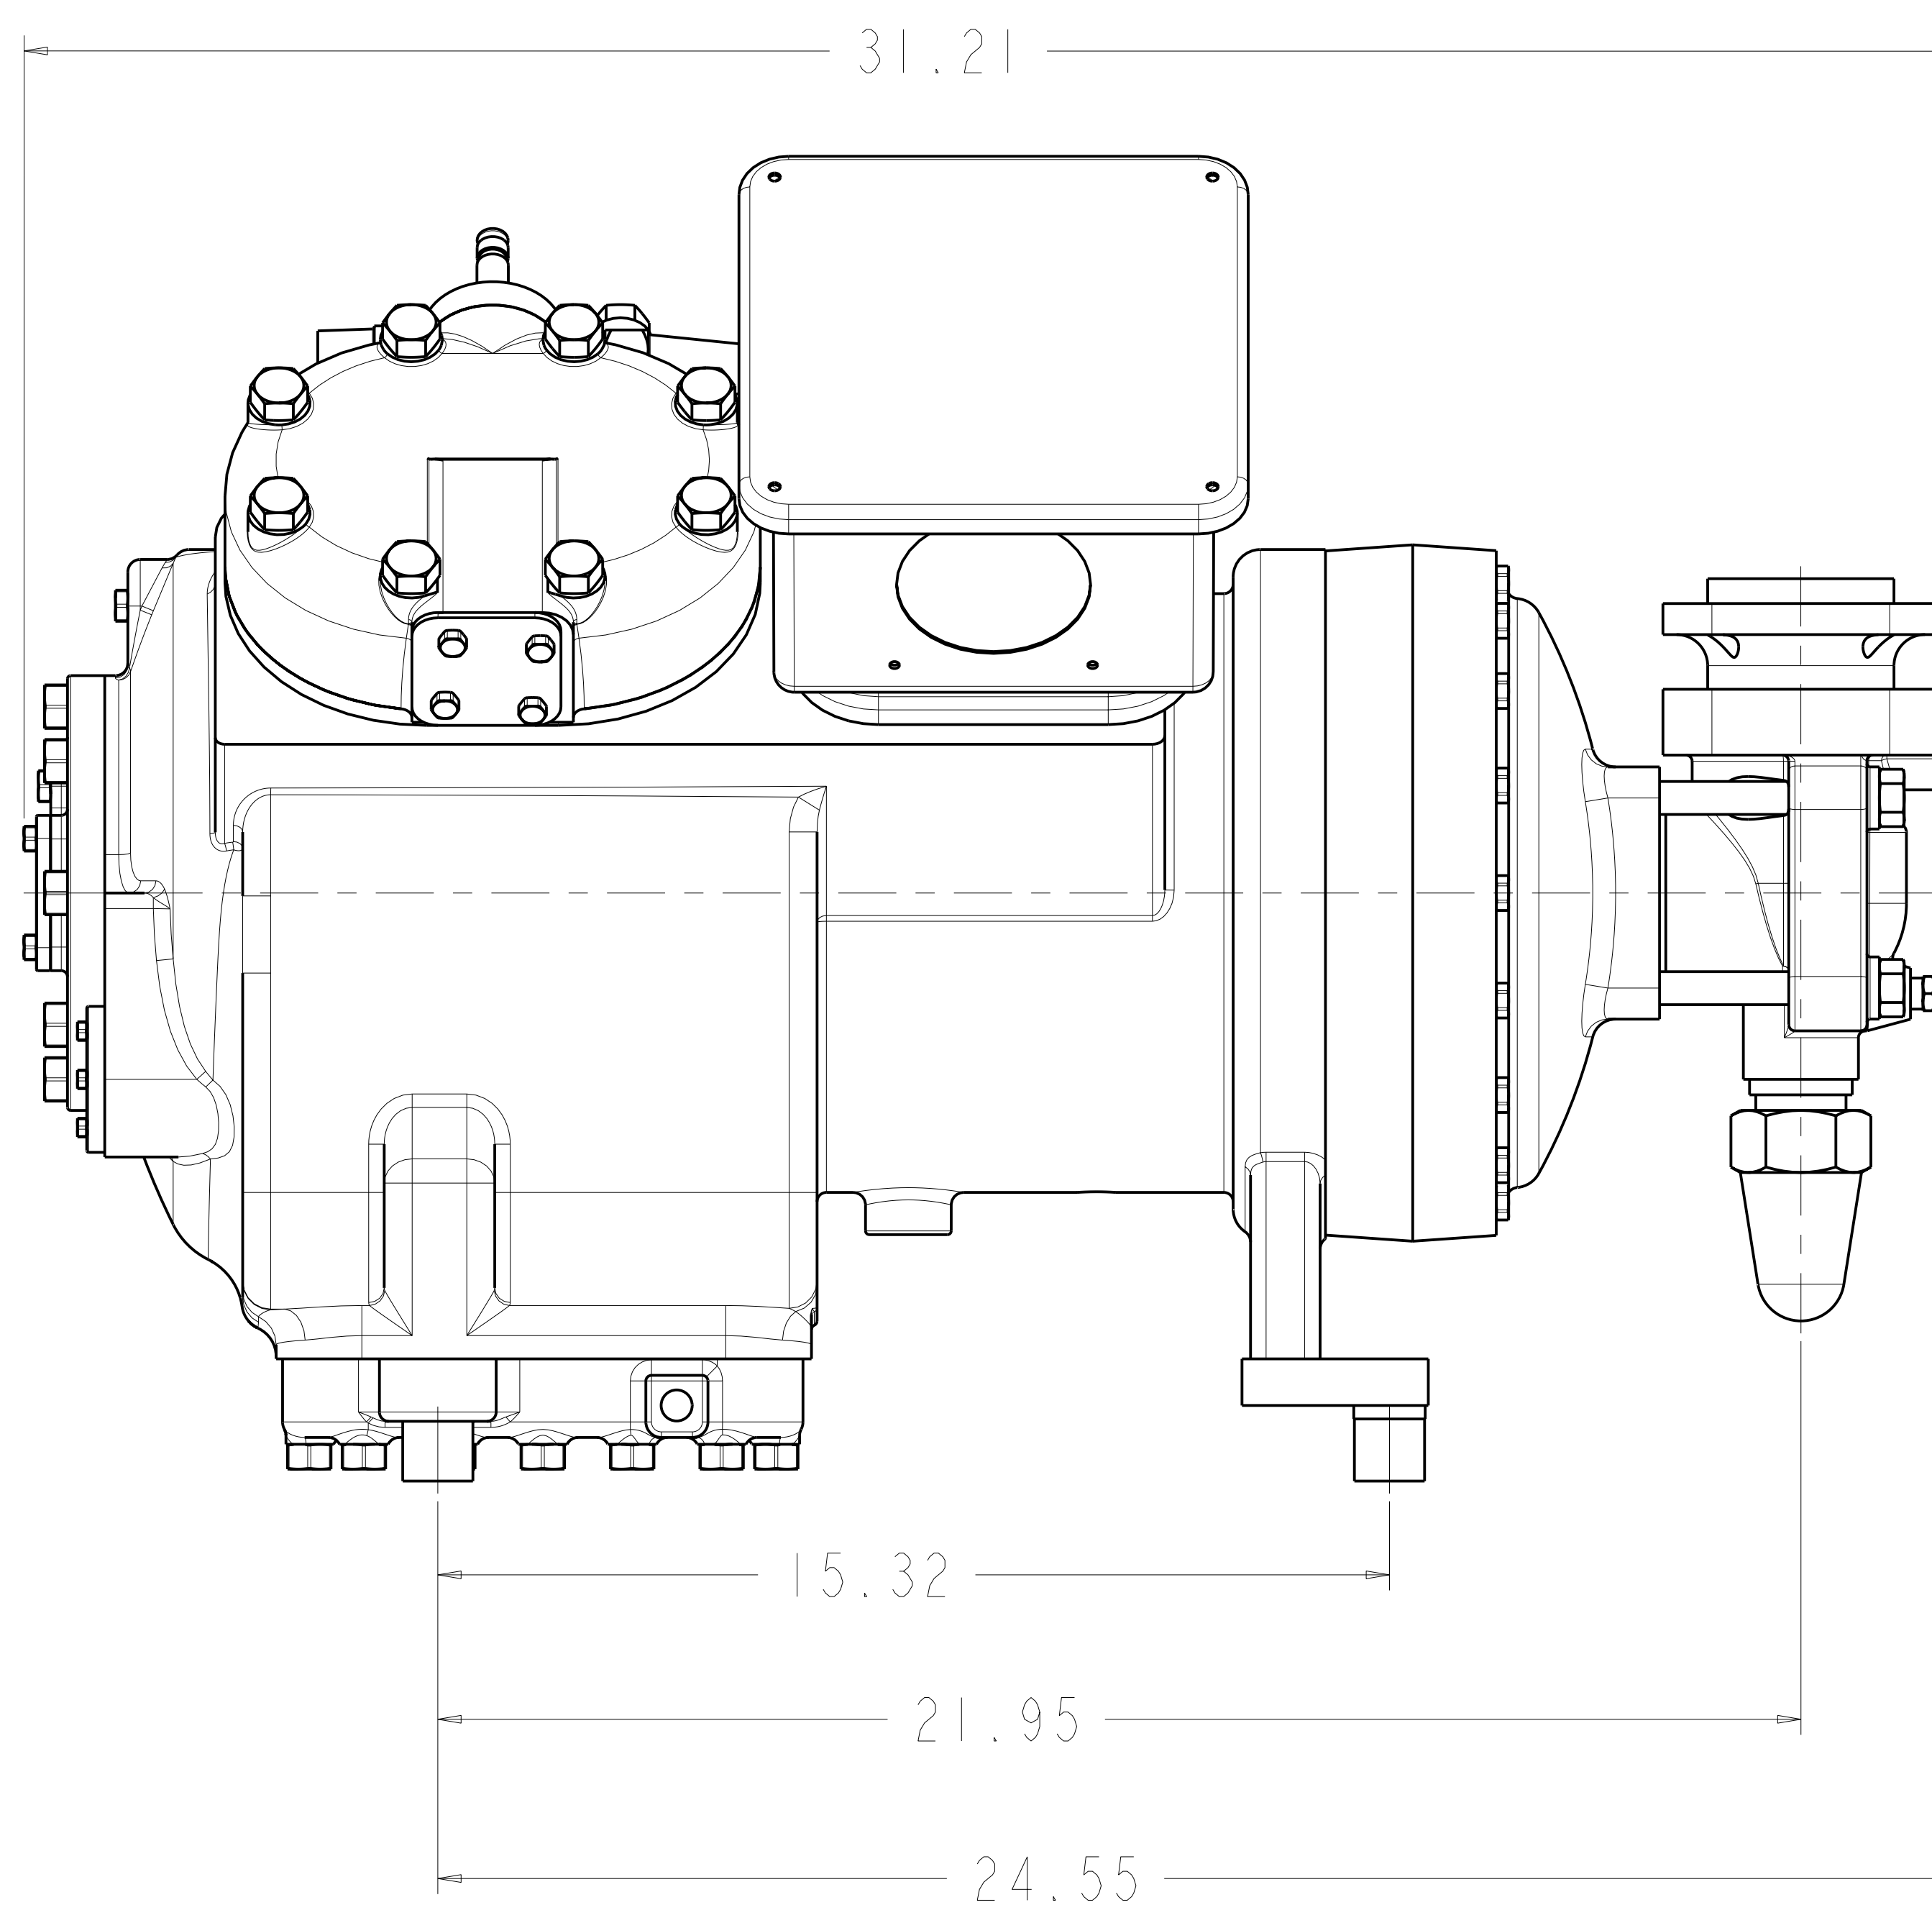

MODELS REPRESENTED	CFM	HP
06EM450	50.3	15

\* ALL DIMENSIONS SHOWN IN INCHES

**MAX HEIGHT SUMMARY TABLE**

UNLOADER	HEAD FAN	MAX HEIGHT(INCHES)
NONE	NO	21.33
ELECTRIC	NO	21.33
PRESSURE	NO	21.37

\* MAXIMUM HEIGHT SHOWN FOR VARIOUS COMPRESSOR CONFIGURATIONS

\* SEE ABOVE TABLE FOR OTHER COMPRESSOR CONFIGURATION

SOLID MOUNT SPACER (4X)  
30HR070-1071 AS SHOWN  
SEE DETAIL ON SHEET 2

MODELS REPRESENTED	CFM	HP
06EM450	50.3	15

\* ALL DIMENSIONS SHOWN IN INCHES

**BOTTOM VIEW  
MOUNTING BOLT PATTERN**

SCALE 2.000

**SOLID MOUNT  
30HR070\_1071**

**ELECTRICAL BOX**