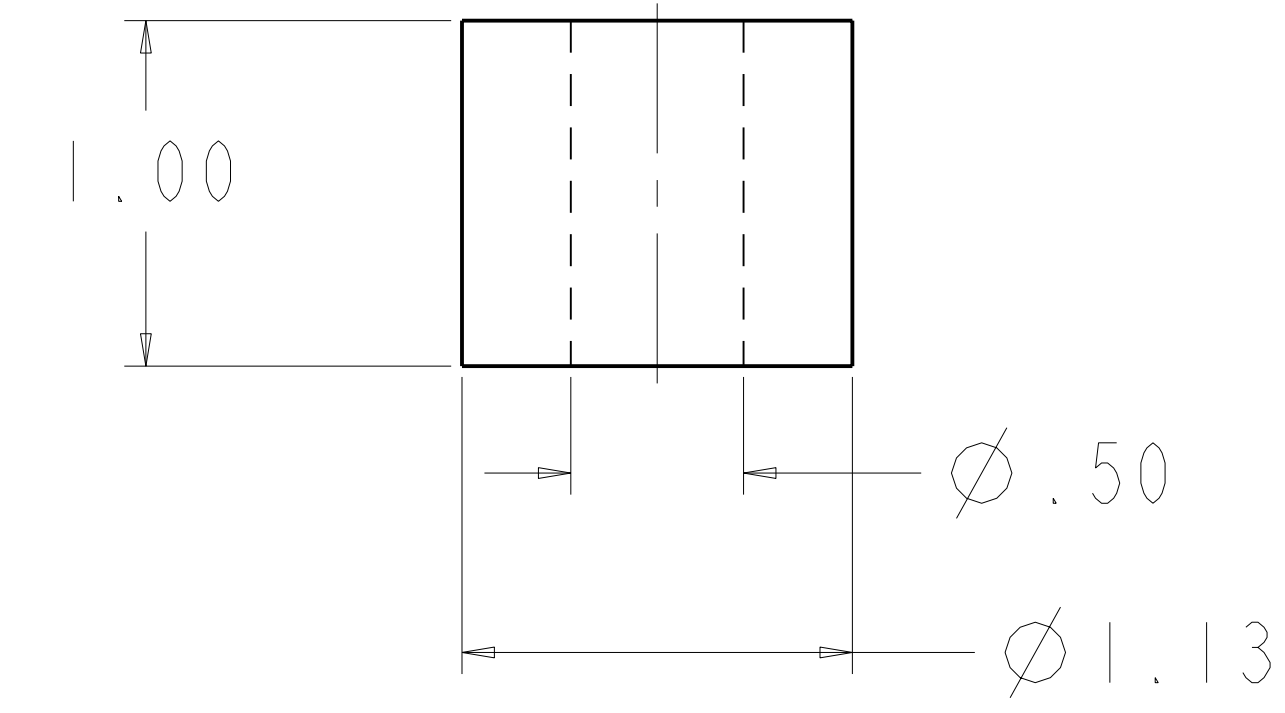

\* SEE ABOVE TABLE FOR OTHER COMPRESSOR CONFIGURATION

SOLID MOUNT SPACER (4X)  
30HR070-1071 AS SHOWN  
SEE DETAIL ON SHEET 2

MODELS REPRESENTED	CFM	HP
06EM450	50.3	15

\* ALL DIMENSIONS SHOWN IN INCHES

**BOTTOM VIEW  
MOUNTING BOLT PATTERN**

SCALE 2.000

**SOLID MOUNT  
30HR070\_1071**

**ELECTRICAL BOX**