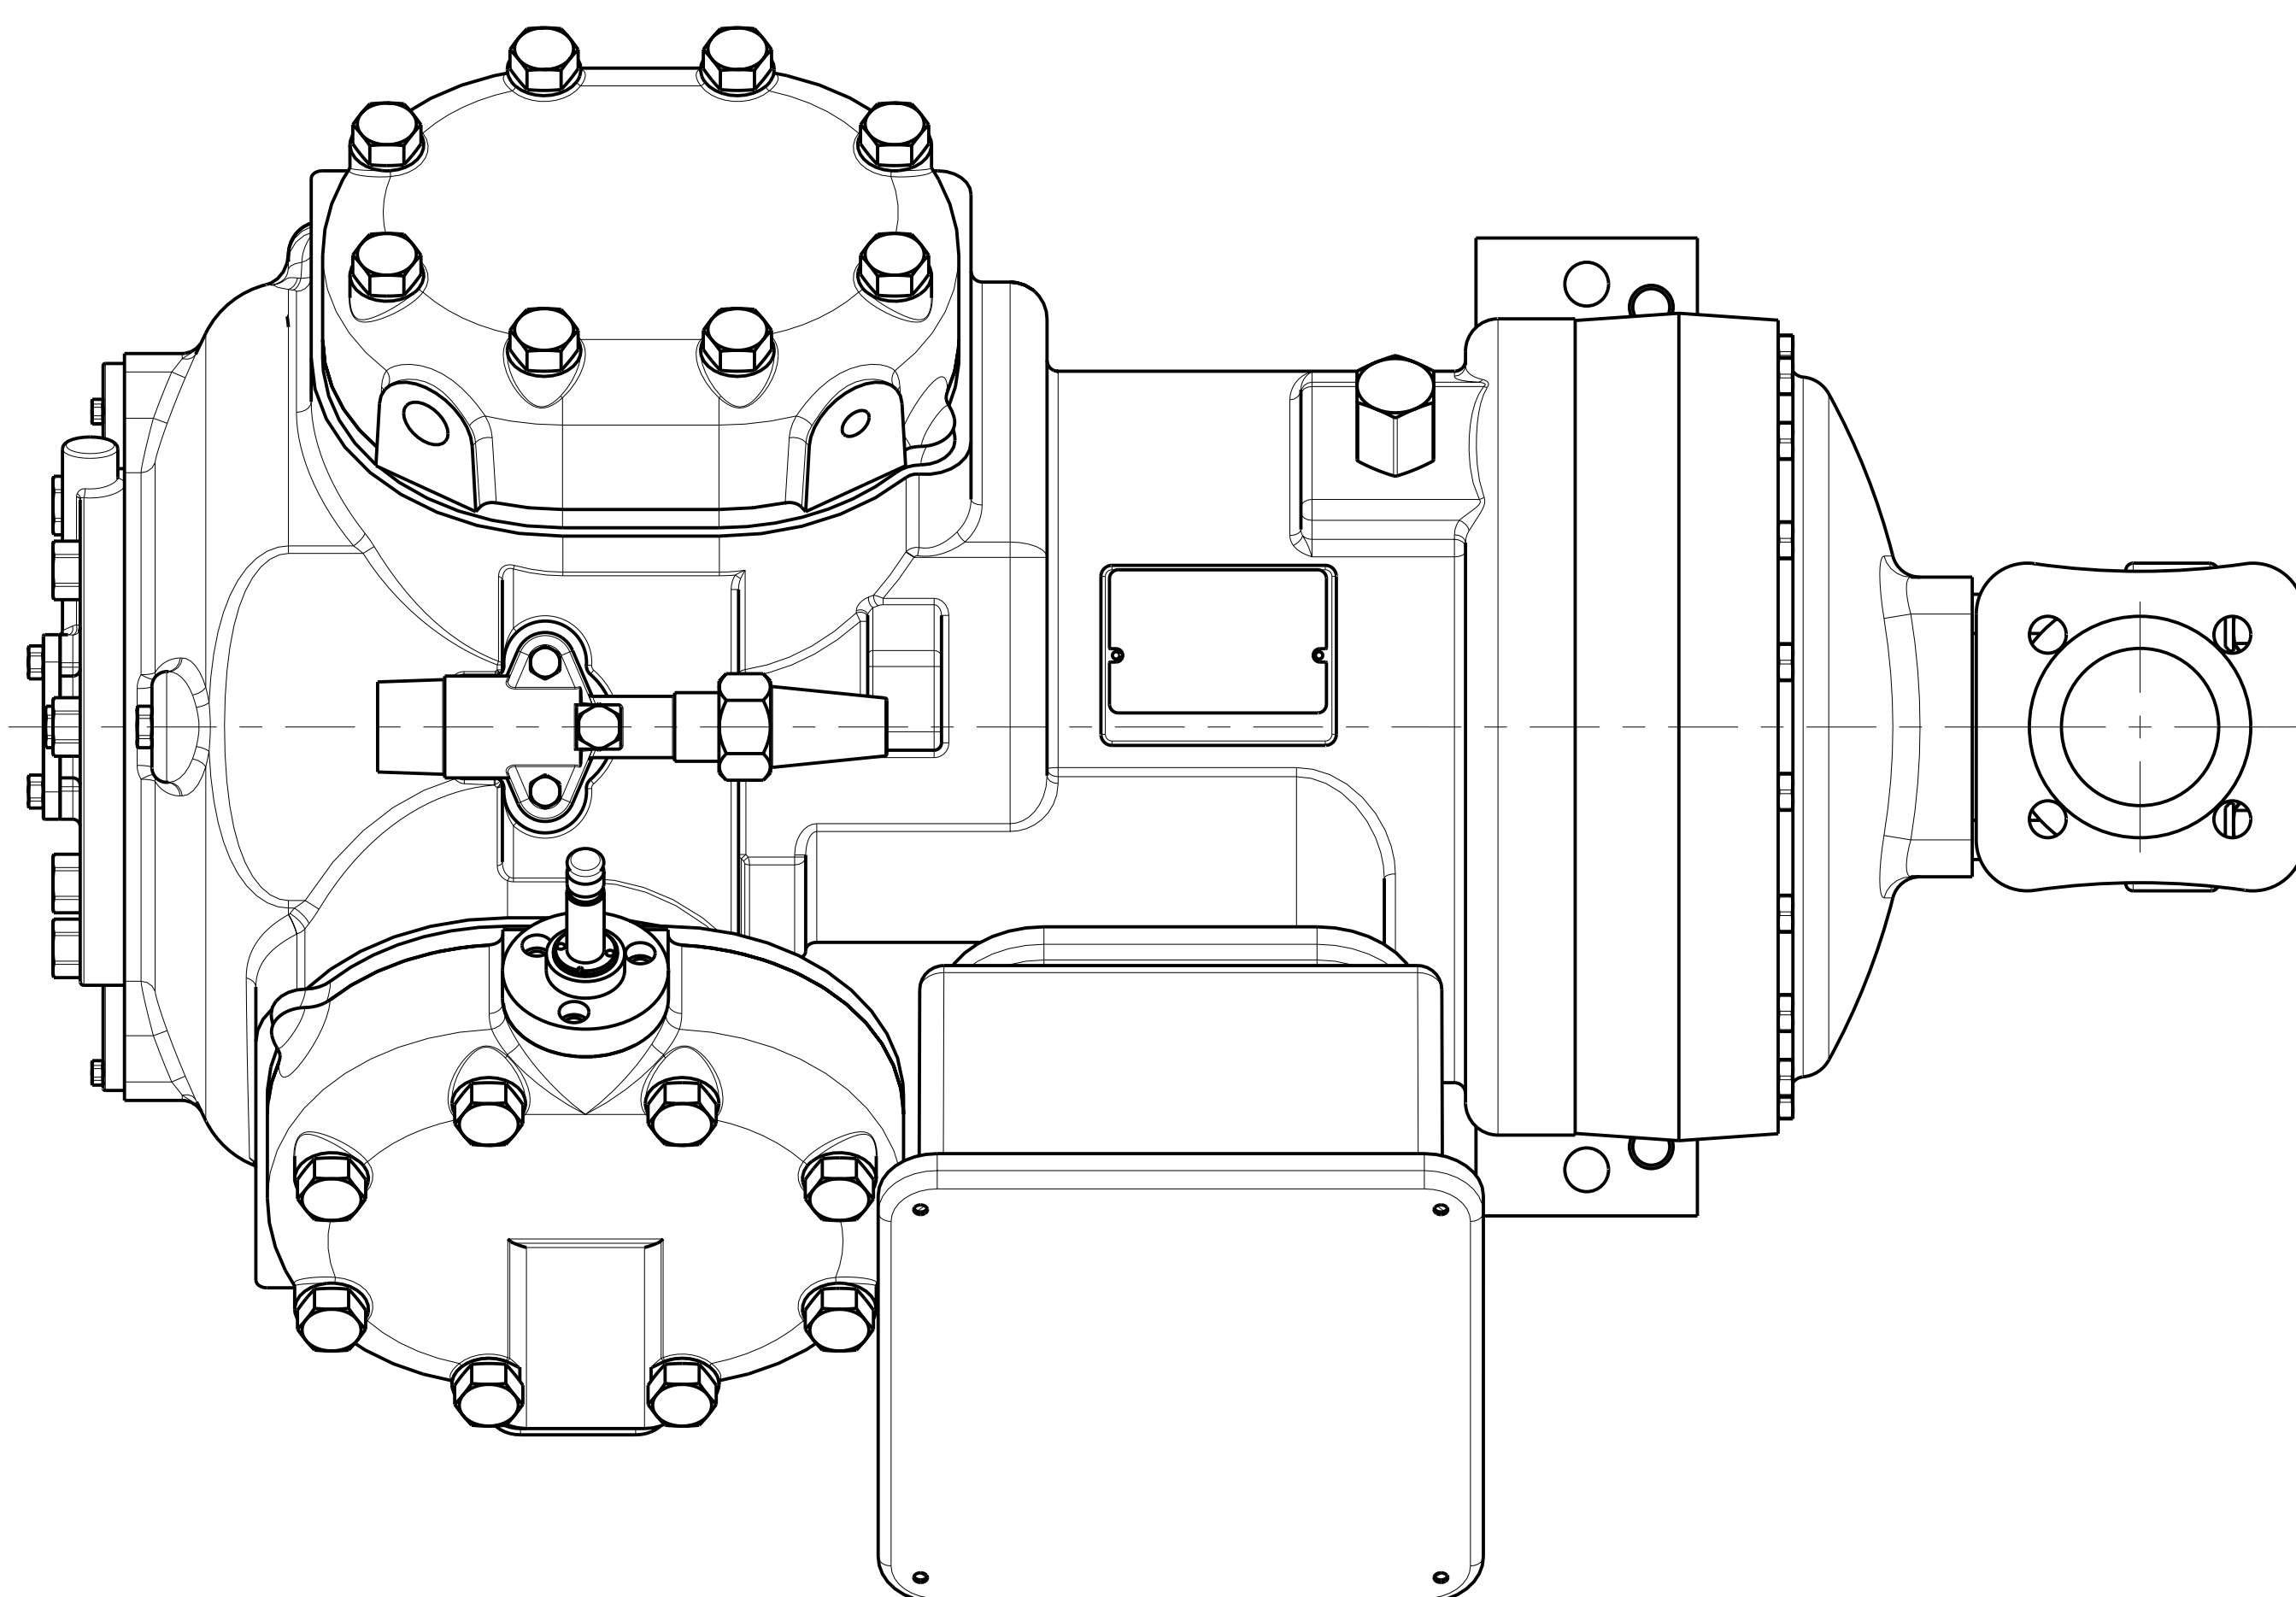

MODELS REPRESENTED	CFM	HP
06EM450	50.3	15

\* ALL DIMENSIONS SHOWN IN INCHES

**MAX HEIGHT SUMMARY TABLE**

UNLOADER	HEAD FAN	MAX HEIGHT(INCHES)
NONE	NO	21.33
ELECTRIC	NO	21.33
PRESSURE	NO	21.37

\* MAXIMUM HEIGHT SHOWN FOR VARIOUS COMPRESSOR CONFIGURATIONS

\* SEE ABOVE TABLE FOR OTHER COMPRESSOR CONFIGURATION

SOLID MOUNT SPACER (4X)  
30HR070-1071 AS SHOWN  
SEE DETAIL ON SHEET 2

MODELS REPRESENTED	CFM	HP
06EM450	50.3	15

\* ALL DIMENSIONS SHOWN IN INCHES

**BOTTOM VIEW  
MOUNTING BOLT PATTERN**

SCALE 2.000

**SOLID MOUNT  
30HR070\_1071**

**ELECTRICAL BOX**