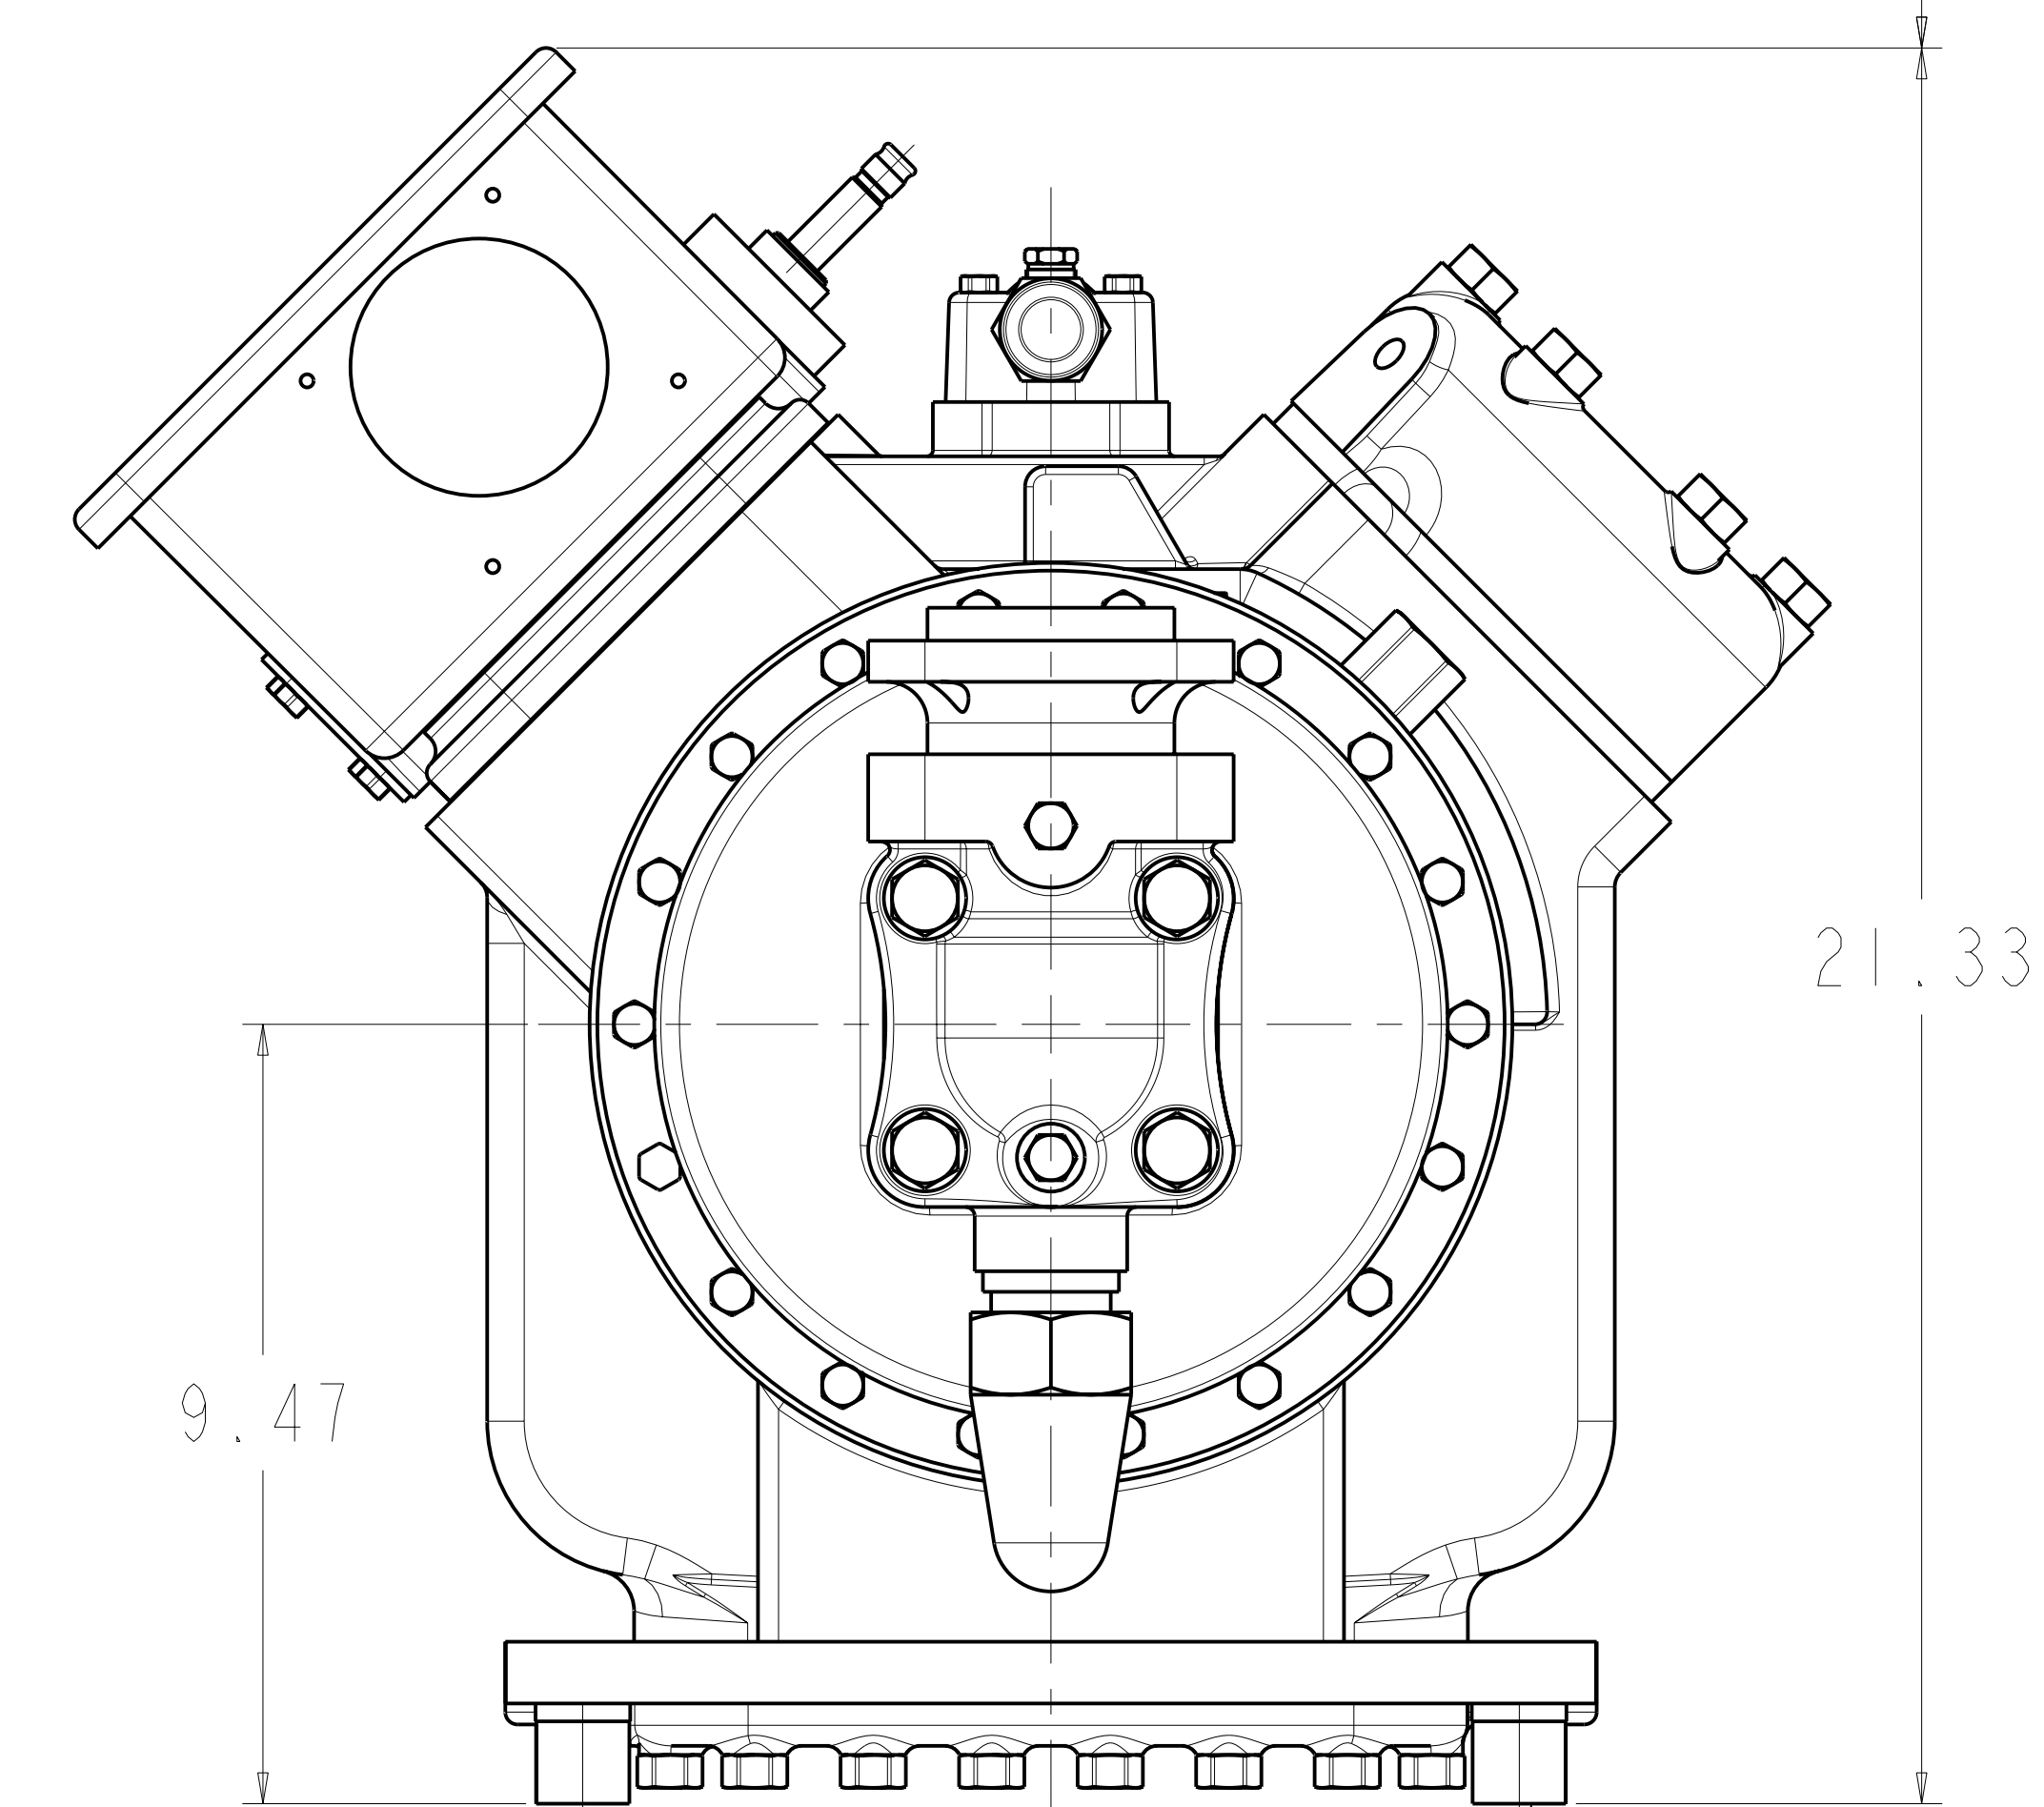

MODELS REPRESENTED	CFM	HP
06EM450	50.3	15

\* ALL DIMENSIONS SHOWN IN INCHES

**MAX HEIGHT SUMMARY TABLE**

UNLOADER	HEAD FAN	MAX HEIGHT(INCHES)
NONE	NO	21.33
ELECTRIC	NO	21.33
PRESSURE	NO	21.37

\* MAXIMUM HEIGHT SHOWN FOR VARIOUS COMPRESSOR CONFIGURATIONS

\* SEE ABOVE TABLE FOR OTHER COMPRESSOR CONFIGURATION

SOLID MOUNT SPACER (4X)  
30HR070-1071 AS SHOWN  
SEE DETAIL ON SHEET 2

MODELS REPRESENTED	CFM	HP
06EM450	50.3	15

\* ALL DIMENSIONS SHOWN IN INCHES

**BOTTOM VIEW  
MOUNTING BOLT PATTERN**

SCALE 2.000

**SOLID MOUNT  
30HR070\_1071**

**ELECTRICAL BOX**