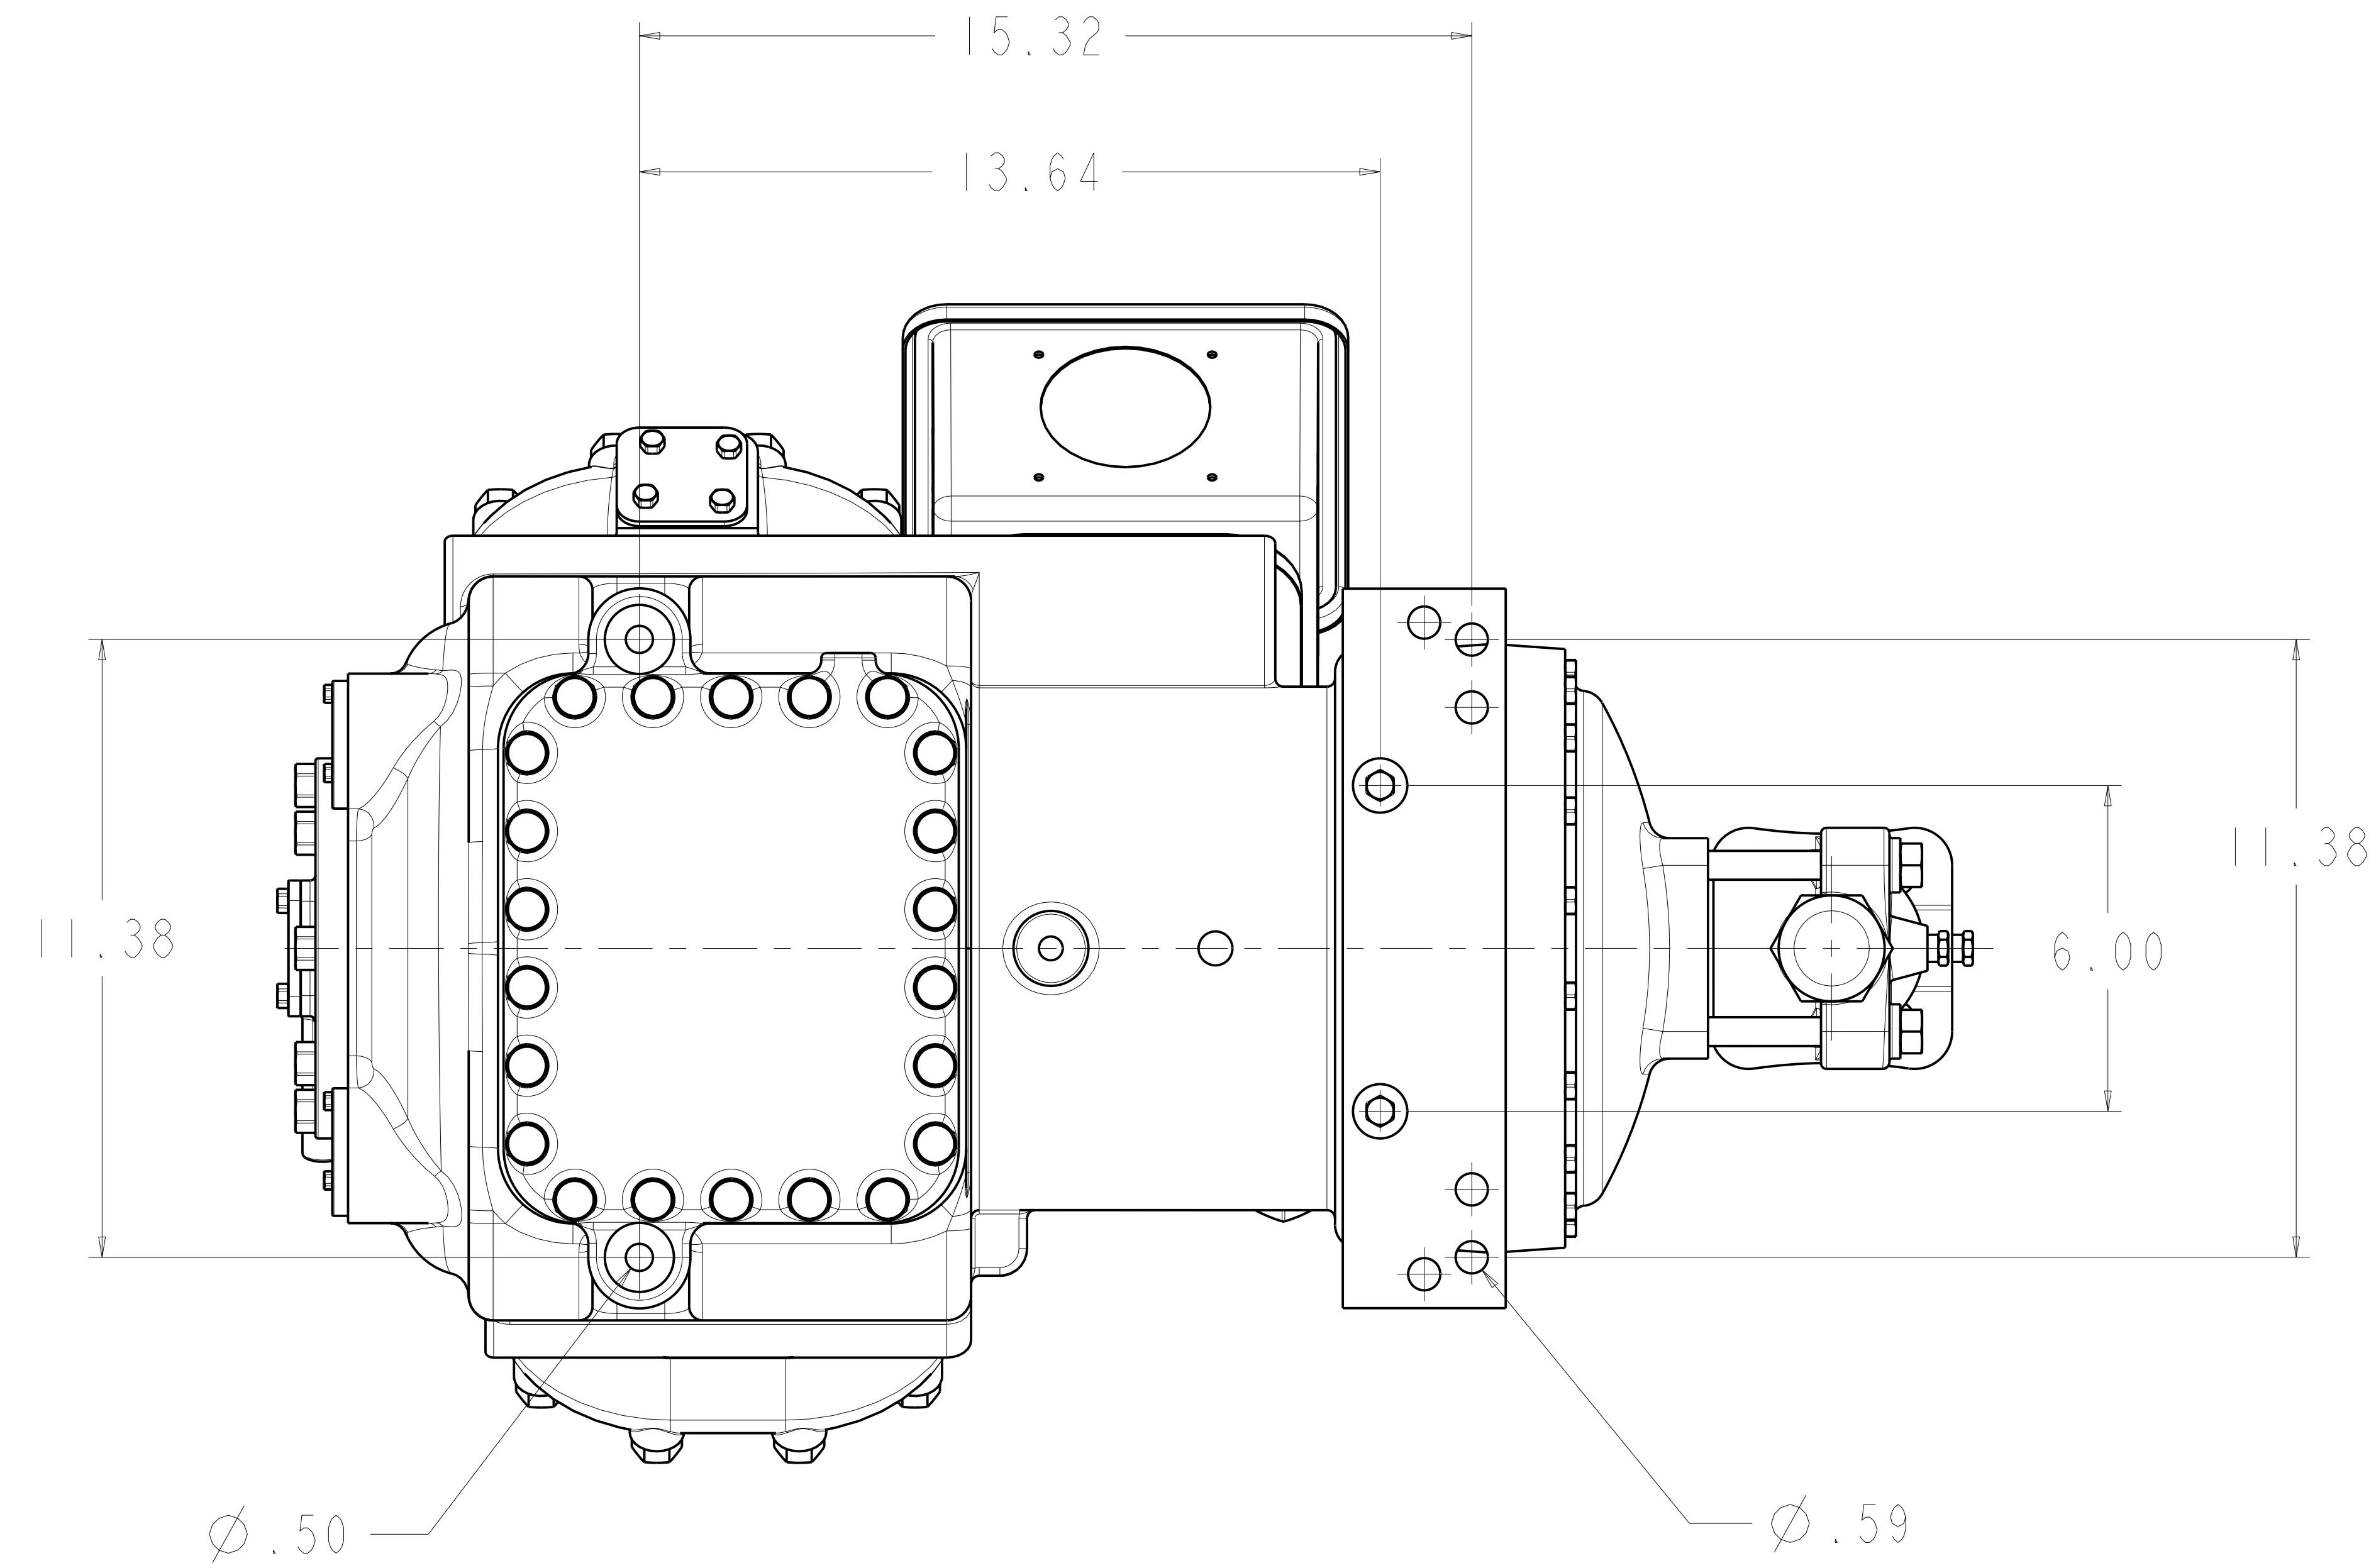

MODELS REPRESENTED	CFM	HP
06EM450	50.3	15

\* ALL DIMENSIONS SHOWN IN INCHES

**MAX HEIGHT SUMMARY TABLE**

UNLOADER	HEAD FAN	MAX HEIGHT(INCHES)
NONE	NO	21.33
ELECTRIC	NO	21.33
PRESSURE	NO	21.37

\* MAXIMUM HEIGHT SHOWN FOR VARIOUS COMPRESSOR CONFIGURATIONS

\* SEE ABOVE TABLE FOR OTHER COMPRESSOR CONFIGURATION

SOLID MOUNT SPACER (4X)  
30HR070-1071 AS SHOWN  
SEE DETAIL ON SHEET 2

MODELS REPRESENTED	CFM	HP
06EM450	50.3	15

\* ALL DIMENSIONS SHOWN IN INCHES

**BOTTOM VIEW  
MOUNTING BOLT PATTERN**

SCALE 2.000

**SOLID MOUNT  
30HR070\_1071**

**ELECTRICAL BOX**