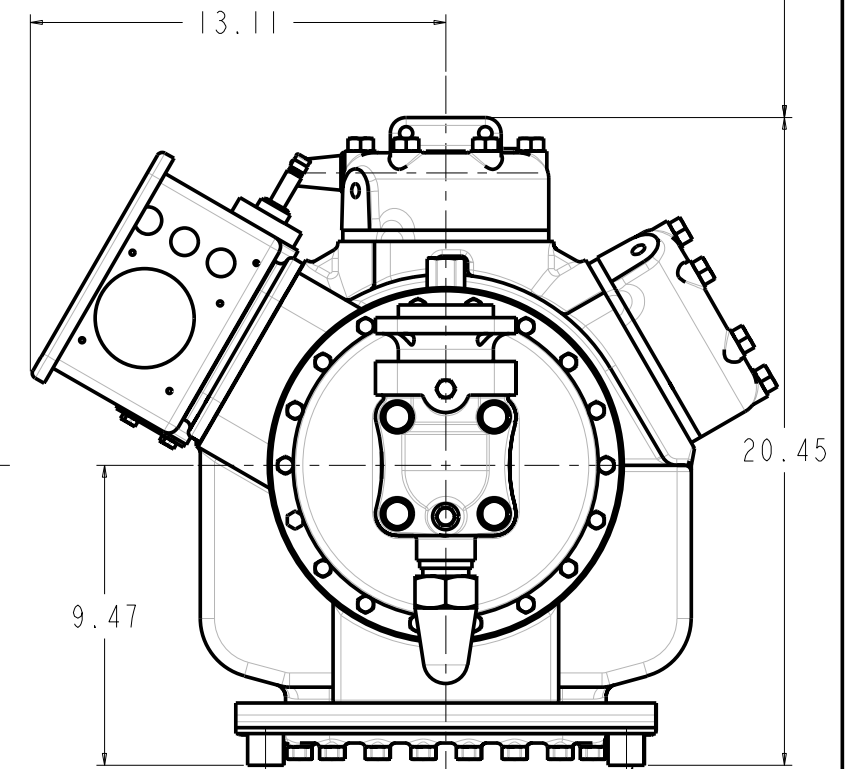

MODELS REPRESENTED	CFM	HP
06EA575	75.4	30

* ALL DIMENSIONS SHOWN IN INCHES

MAX HEIGHT SUMMARY TABLE

UNLOADER	HEAD FAN	MAX HEIGHT(INCHES)
NONE	NO	20.45
ELECTRIC	NO	20.45
PRESSURE	NO	20.50

* MAXIMUM HEIGHT SHOWN FOR VARIOUS COMPRESSOR CONFIGURATIONS

* SEE ABOVE TABLE FOR OTHER COMOPRESSOR CONFIGURATION

SOLID MOUNT SPACER (4X)
30HR070-1071 AS SHOWN
SEE DETAIL ON SHEET 2

MODELS REPRESENTED	CFM	HP
06EA575	75.4	30

* ALL DIMENSIONS SHOWN IN INCHES

**BOTTOM VIEW
MOUNTING BOLT PATTERN**

SCALE 2.000

**SOLID MOUNT
30HR070_1071**

ELECTRICAL BOX