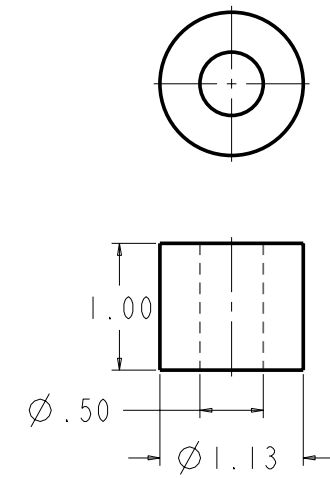

MODELS REPRESENTED	CFM	HP
06EA575	75.4	30

* ALL DIMENSIONS SHOWN IN INCHES

MAX HEIGHT SUMMARY TABLE

UNLOADER	HEAD FAN	MAX HEIGHT(INCHES)
NONE	NO	20.45
ELECTRIC	NO	20.45
PRESSURE	NO	20.50

* MAXIMUM HEIGHT SHOWN FOR VARIOUS COMPRESSOR CONFIGURATIONS

* SEE ABOVE TABLE FOR OTHER COMOPRESSOR CONFIGURATION

SOLID MOUNT SPACER (4X)
30HR070-1071 AS SHOWN
SEE DETAIL ON SHEET 2

MODELS REPRESENTED	CFM	HP
06EA575	75.4	30

* ALL DIMENSIONS SHOWN IN INCHES

**BOTTOM VIEW
MOUNTING BOLT PATTERN**

SCALE 2.000

**SOLID MOUNT
30HR070_1071**

ELECTRICAL BOX