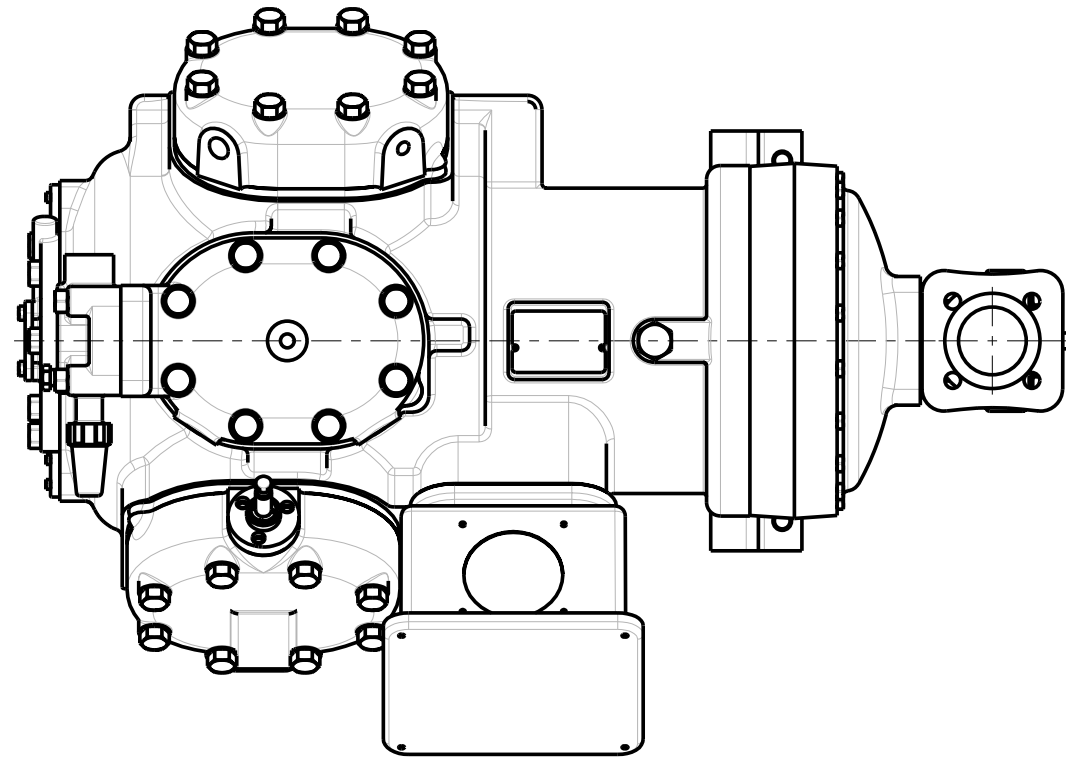

MODELS REPRESENTED	CFM	HP
06EA575	75.4	30

* ALL DIMENSIONS SHOWN IN INCHES

MAX HEIGHT SUMMARY TABLE

UNLOADER	HEAD FAN	MAX HEIGHT(INCHES)
NONE	NO	20.45
ELECTRIC	NO	20.45
PRESSURE	NO	20.50

* MAXIMUM HEIGHT SHOWN FOR VARIOUS COMPRESSOR CONFIGURATIONS

* SEE ABOVE TABLE FOR OTHER COMOPRESSOR CONFIGURATION

SOLID MOUNT SPACER (4X)
30HR070-1071 AS SHOWN
SEE DETAIL ON SHEET 2

MODELS REPRESENTED	CFM	HP
06EA575	75.4	30

* ALL DIMENSIONS SHOWN IN INCHES

**BOTTOM VIEW
MOUNTING BOLT PATTERN**

SCALE 2.000

**SOLID MOUNT
30HR070_1071**

ELECTRICAL BOX