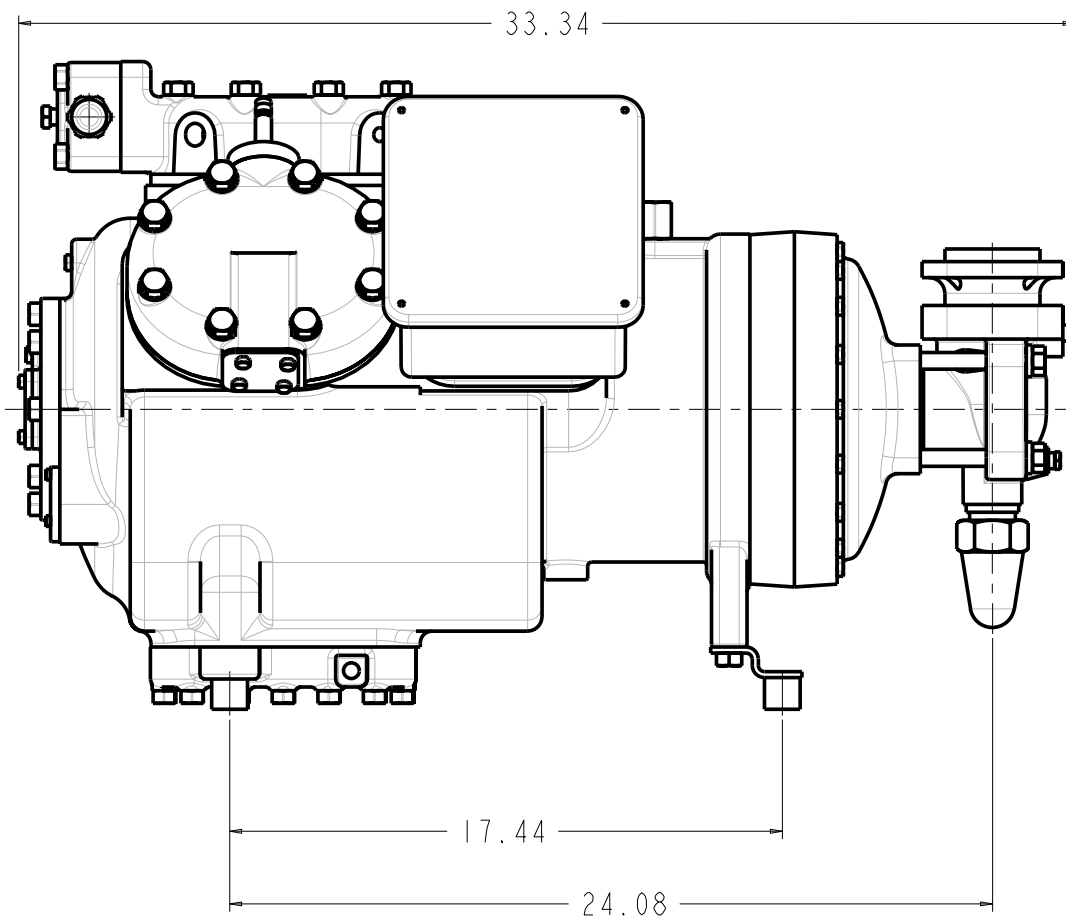

MODELS REPRESENTED	CFM	HP
06EA575	75.4	30

* ALL DIMENSIONS SHOWN IN INCHES

MAX HEIGHT SUMMARY TABLE

UNLOADER	HEAD FAN	MAX HEIGHT(INCHES)
NONE	NO	20.45
ELECTRIC	NO	20.45
PRESSURE	NO	20.50

* MAXIMUM HEIGHT SHOWN FOR VARIOUS COMPRESSOR CONFIGURATIONS

* SEE ABOVE TABLE FOR OTHER COMOPRESSOR CONFIGURATION

SOLID MOUNT SPACER (4X)
30HR070-1071 AS SHOWN
SEE DETAIL ON SHEET 2

MODELS REPRESENTED	CFM	HP
06EA575	75.4	30

* ALL DIMENSIONS SHOWN IN INCHES

**BOTTOM VIEW
MOUNTING BOLT PATTERN**

SCALE 2.000

**SOLID MOUNT
30HR070_1071**

ELECTRICAL BOX