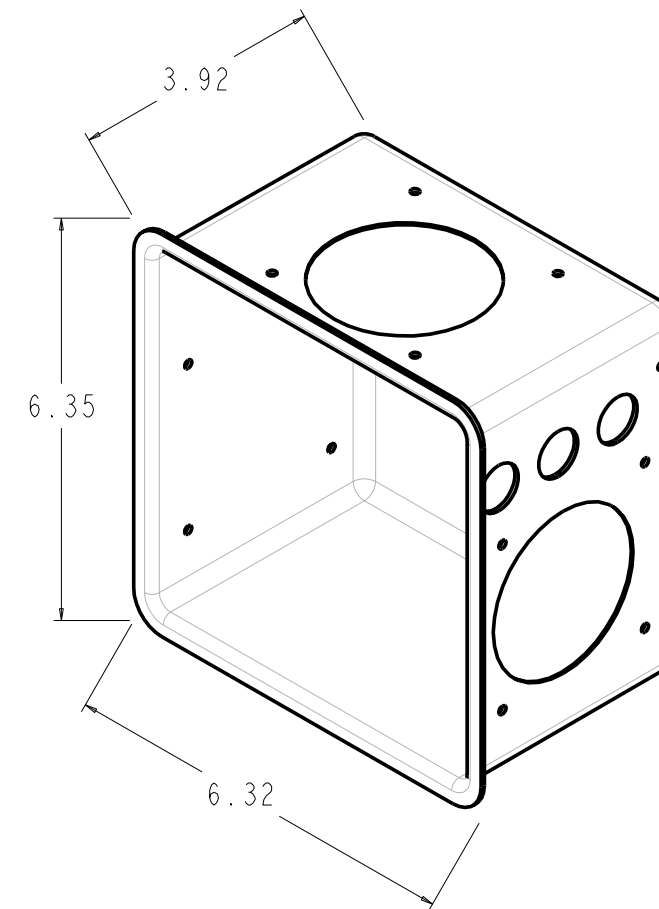

MODELS REPRESENTED	CFM	HP
06EA575	75.4	30

* ALL DIMENSIONS SHOWN IN INCHES

MAX HEIGHT SUMMARY TABLE

UNLOADER	HEAD FAN	MAX HEIGHT(INCHES)
NONE	NO	20.45
ELECTRIC	NO	20.45
PRESSURE	NO	20.50

* MAXIMUM HEIGHT SHOWN FOR VARIOUS COMPRESSOR CONFIGURATIONS

* SEE ABOVE TABLE FOR OTHER COMOPRESSOR CONFIGURATION

SOLID MOUNT SPACER (4X)
30HR070-1071 AS SHOWN
SEE DETAIL ON SHEET 2

MODELS REPRESENTED	CFM	HP
06EA575	75.4	30

* ALL DIMENSIONS SHOWN IN INCHES

**BOTTOM VIEW
MOUNTING BOLT PATTERN**

SCALE 2.000

**SOLID MOUNT
30HR070_1071**

ELECTRICAL BOX