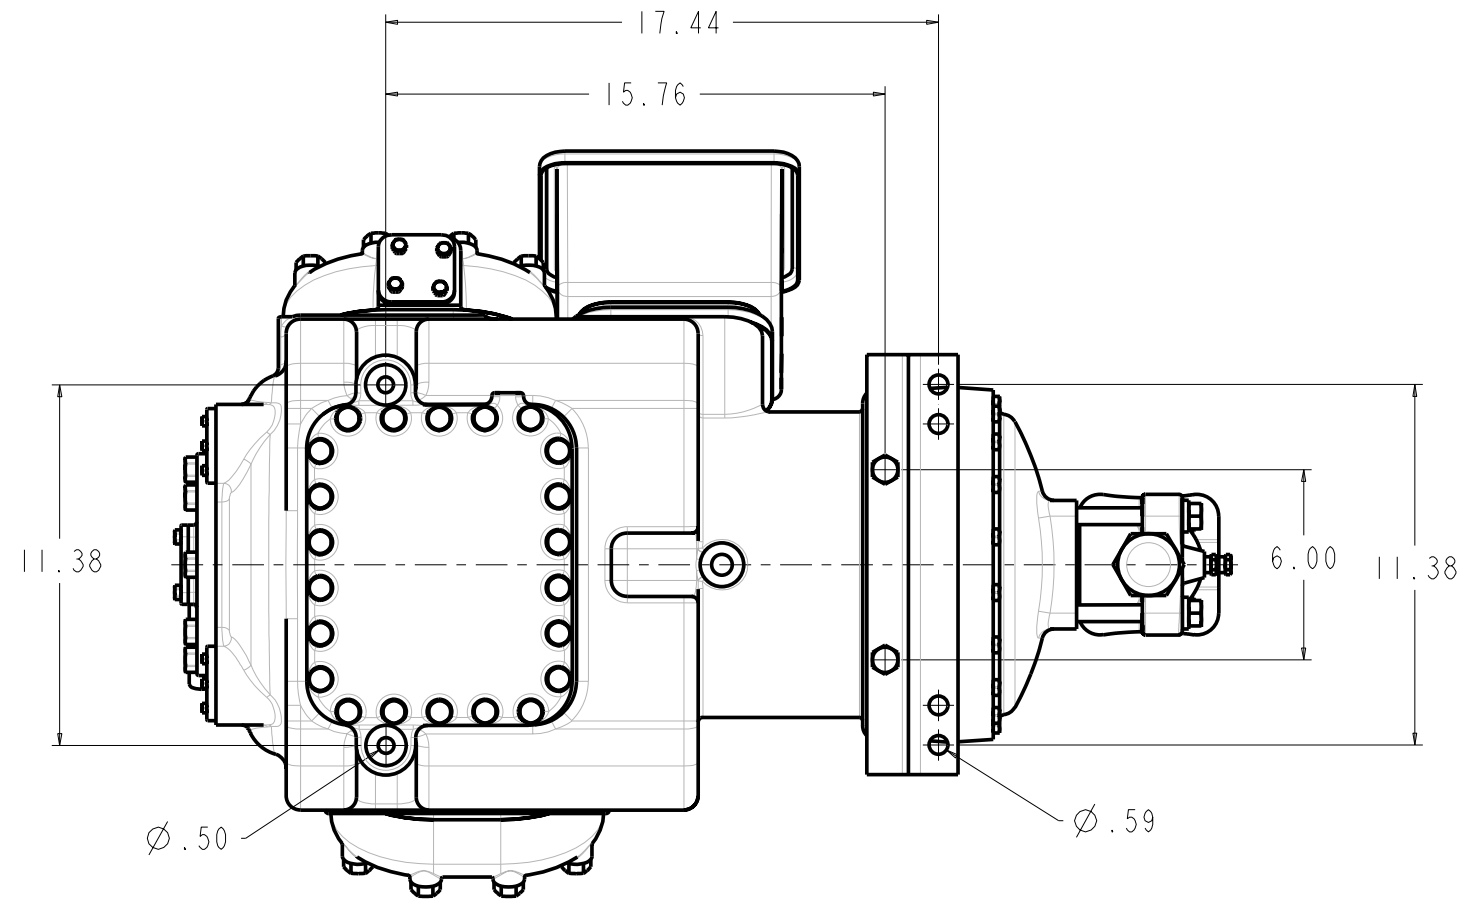

MODELS REPRESENTED	CFM	HP
06EA575	75.4	30

* ALL DIMENSIONS SHOWN IN INCHES

MAX HEIGHT SUMMARY TABLE

UNLOADER	HEAD FAN	MAX HEIGHT(INCHES)
NONE	NO	20.45
ELECTRIC	NO	20.45
PRESSURE	NO	20.50

* MAXIMUM HEIGHT SHOWN FOR VARIOUS COMPRESSOR CONFIGURATIONS

* SEE ABOVE TABLE FOR OTHER COMOPRESSOR CONFIGURATION

SOLID MOUNT SPACER (4X)
30HR070-1071 AS SHOWN
SEE DETAIL ON SHEET 2

MODELS REPRESENTED	CFM	HP
06EA575	75.4	30

* ALL DIMENSIONS SHOWN IN INCHES

**BOTTOM VIEW
MOUNTING BOLT PATTERN**

SCALE 2.000

**SOLID MOUNT
30HR070_1071**

ELECTRICAL BOX