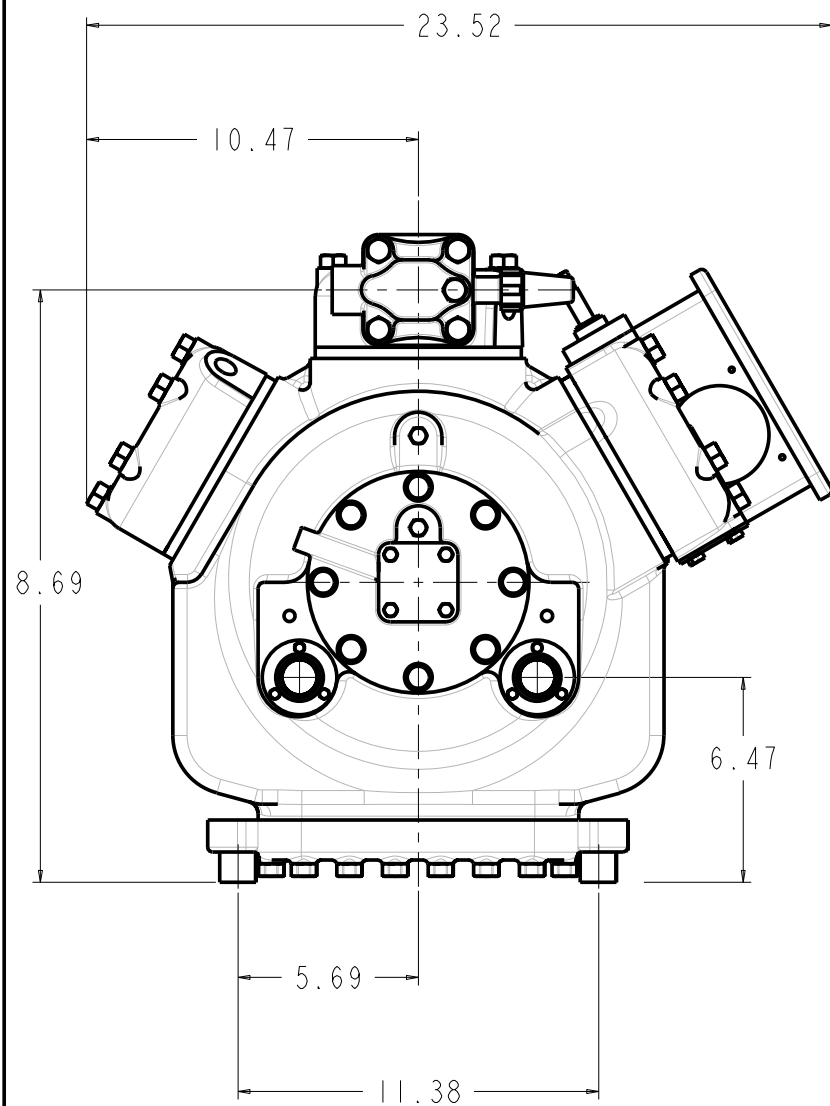

MODELS REPRESENTED	CFM	HP
06EA575	75.4	30

* ALL DIMENSIONS SHOWN IN INCHES

MAX HEIGHT SUMMARY TABLE

UNLOADER	HEAD FAN	MAX HEIGHT(INCHES)
NONE	NO	20.45
ELECTRIC	NO	20.45
PRESSURE	NO	20.50

* MAXIMUM HEIGHT SHOWN FOR VARIOUS COMPRESSOR CONFIGURATIONS

* SEE ABOVE TABLE FOR OTHER COMOPRESSOR CONFIGURATION

SOLID MOUNT SPACER (4X)
30HR070-1071 AS SHOWN
SEE DETAIL ON SHEET 2

MODELS REPRESENTED	CFM	HP
06EA575	75.4	30

* ALL DIMENSIONS SHOWN IN INCHES

**BOTTOM VIEW
MOUNTING BOLT PATTERN**

SCALE 2.000

**SOLID MOUNT
30HR070_1071**

ELECTRICAL BOX