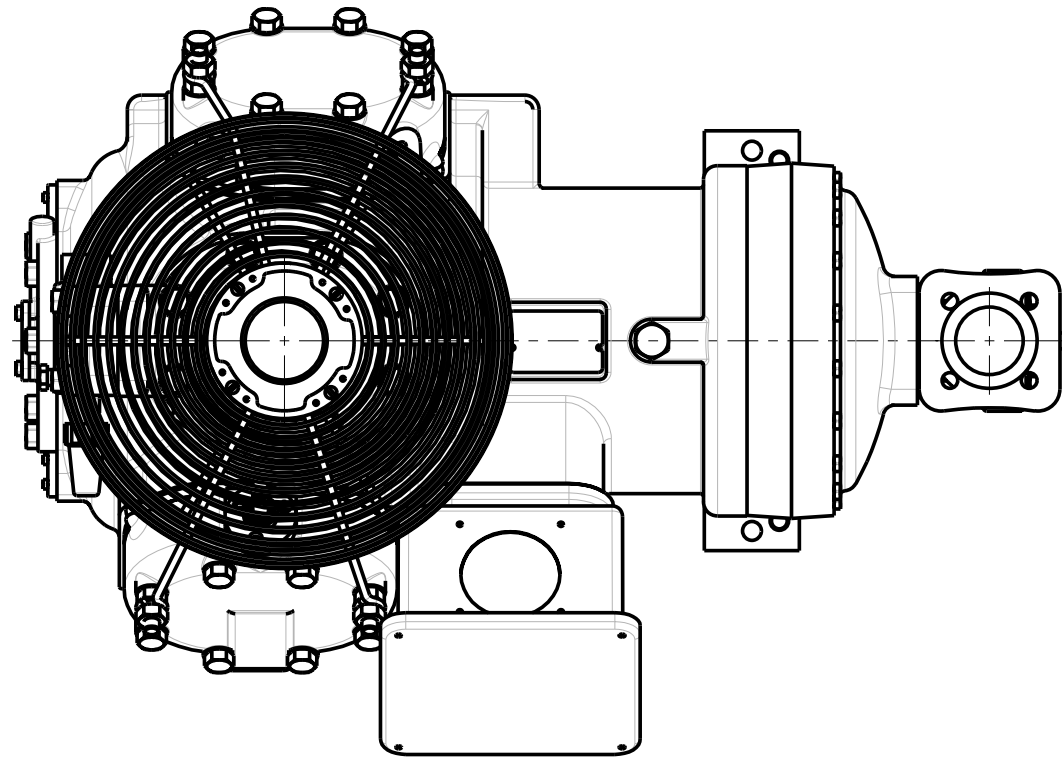

MODELS REPRESENTED	CFM	HP
06ER465	68.3	20
06ER475	75.4	20
06ER399	99.0	30

* ALL DIMENSIONS SHOWN IN INCHES

MAX HEIGHT SUMMARY TABLE

UNLOADER	HEAD FAN	MAX HEIGHT(INCHES)
NONE	NO	20.45
ELECTRIC	NO	20.45
PRESSURE	NO	20.50
N/A	YES	29.62

* MAXIMUM HEIGHT SHOWN FOR VARIOUS COMPRESSOR CONFIGURATIONS

* SEE ABOVE TABLE FOR OTHER COMPRESSOR CONFIGURATION

SOLID MOUNT SPACER (4X)
30HR070-1071 AS SHOWN
SEE DETAIL ON SHEET 2

MODELS REPRESENTED	CFM	HP
06ER465	68.3	20
06ER475	75.4	20
06ER399	99.0	30

* ALL DIMENSIONS SHOWN IN INCHES

**BOTTOM VIEW
MOUNTING BOLT PATTERN**

SCALE 2.000

**SOLID MOUNT
30HR070_1071**

ELECTRICAL BOX