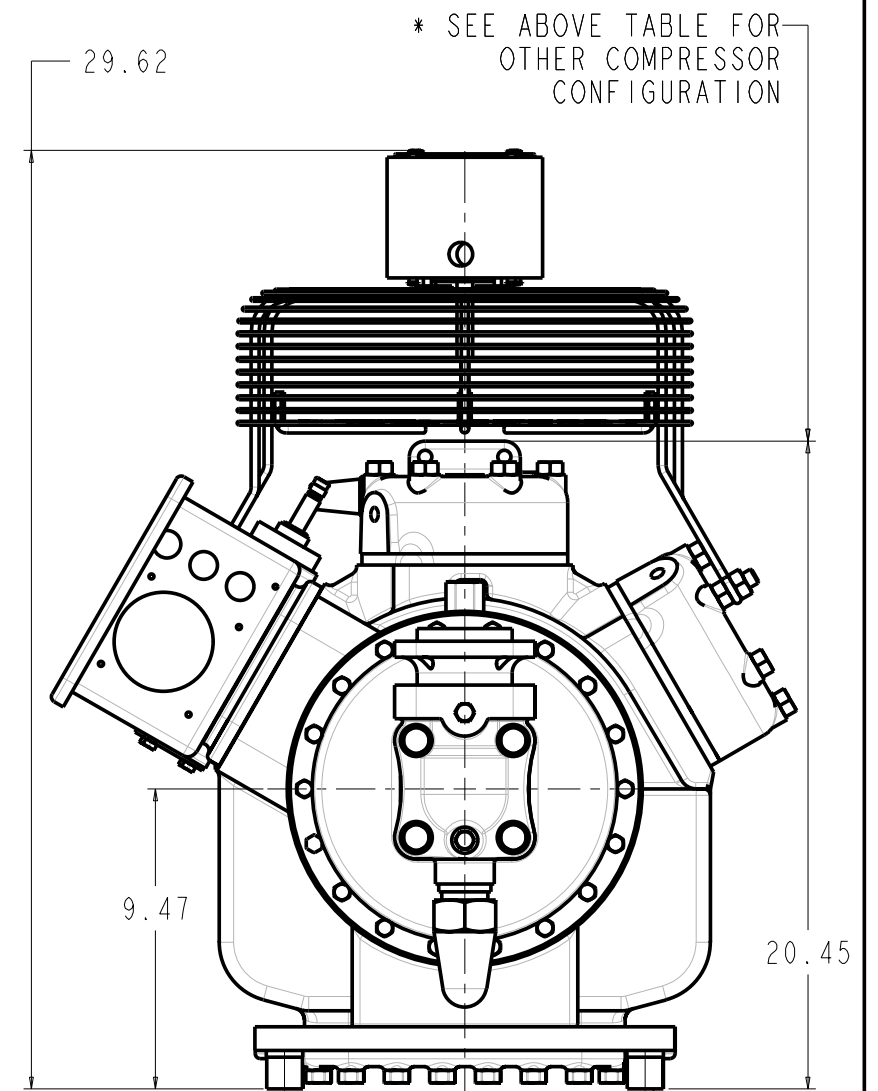

MODELS REPRESENTED	CFM	HP
06ER465	68.3	20
06ER475	75.4	20
06ER399	99.0	30

* ALL DIMENSIONS SHOWN IN INCHES

MAX HEIGHT SUMMARY TABLE

UNLOADER	HEAD FAN	MAX HEIGHT(INCHES)
NONE	NO	20.45
ELECTRIC	NO	20.45
PRESSURE	NO	20.50
N/A	YES	29.62

* MAXIMUM HEIGHT SHOWN FOR VARIOUS COMPRESSOR CONFIGURATIONS

* SEE ABOVE TABLE FOR OTHER COMPRESSOR CONFIGURATION

SOLID MOUNT SPACER (4X)
30HR070-1071 AS SHOWN
SEE DETAIL ON SHEET 2

MODELS REPRESENTED	CFM	HP
06ER465	68.3	20
06ER475	75.4	20
06ER399	99.0	30

* ALL DIMENSIONS SHOWN IN INCHES

**BOTTOM VIEW
MOUNTING BOLT PATTERN**

SCALE 2.000

**SOLID MOUNT
30HR070_1071**

ELECTRICAL BOX