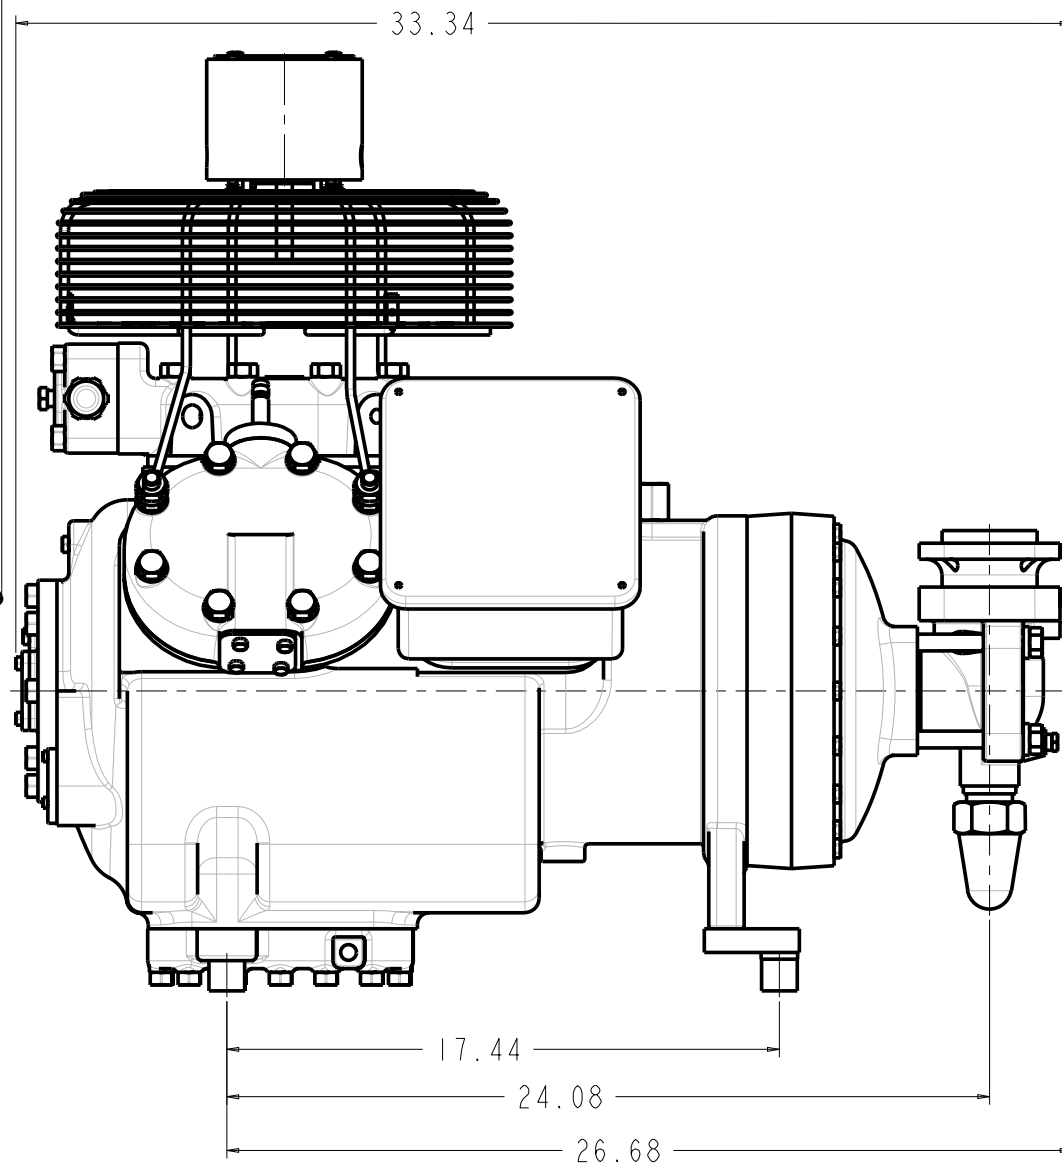

MODELS REPRESENTED	CFM	HP
06ER465	68.3	20
06ER475	75.4	20
06ER399	99.0	30

* ALL DIMENSIONS SHOWN IN INCHES

MAX HEIGHT SUMMARY TABLE

UNLOADER	HEAD FAN	MAX HEIGHT(INCHES)
NONE	NO	20.45
ELECTRIC	NO	20.45
PRESSURE	NO	20.50
N/A	YES	29.62

* MAXIMUM HEIGHT SHOWN FOR VARIOUS COMPRESSOR CONFIGURATIONS

* SEE ABOVE TABLE FOR OTHER COMPRESSOR CONFIGURATION

SOLID MOUNT SPACER (4X)
30HR070-1071 AS SHOWN
SEE DETAIL ON SHEET 2

MODELS REPRESENTED	CFM	HP
06ER465	68.3	20
06ER475	75.4	20
06ER399	99.0	30

* ALL DIMENSIONS SHOWN IN INCHES

**BOTTOM VIEW
MOUNTING BOLT PATTERN**

SCALE 2.000

**SOLID MOUNT
30HR070_1071**

ELECTRICAL BOX