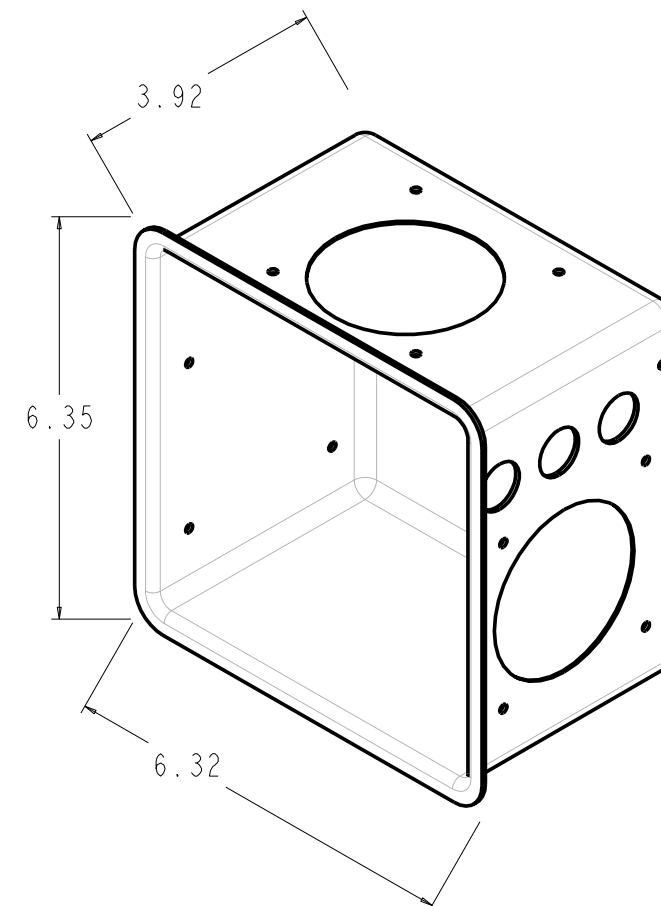

* MAXIMUM HEIGHT SHOWN FOR VARIOUS COMPRESSOR CONFIGURATIONS

* SEE ABOVE TABLE FOR OTHER COMPRESSOR CONFIGURATION

SOLID MOUNT SPACER (4X)
30HR070-1071 AS SHOWN
SEE DETAIL ON SHEET 2

MODELS REPRESENTED	CFM	HP
06ER465	68.3	20
06ER475	75.4	20
06ER399	99.0	30

* ALL DIMENSIONS SHOWN IN INCHES

**BOTTOM VIEW
MOUNTING BOLT PATTERN**

SCALE 2.000

**SOLID MOUNT
30HR070_1071**

ELECTRICAL BOX