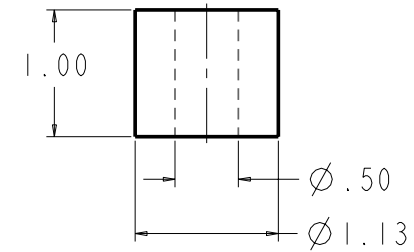

* MAXIMUM HEIGHT SHOWN FOR VARIOUS COMPRESSOR CONFIGURATIONS

* SEE ABOVE TABLE FOR OTHER COMPRESSOR CONFIGURATION

SOLID MOUNT SPACER (4X)
30HR070-1071 AS SHOWN
SEE DETAIL ON SHEET 2

MODELS REPRESENTED	CFM	HP
06ER465	68.3	20
06ER475	75.4	20
06ER399	99.0	30

* ALL DIMENSIONS SHOWN IN INCHES

**BOTTOM VIEW
MOUNTING BOLT PATTERN**

SCALE 2.000

**SOLID MOUNT
30HR070_1071**

ELECTRICAL BOX