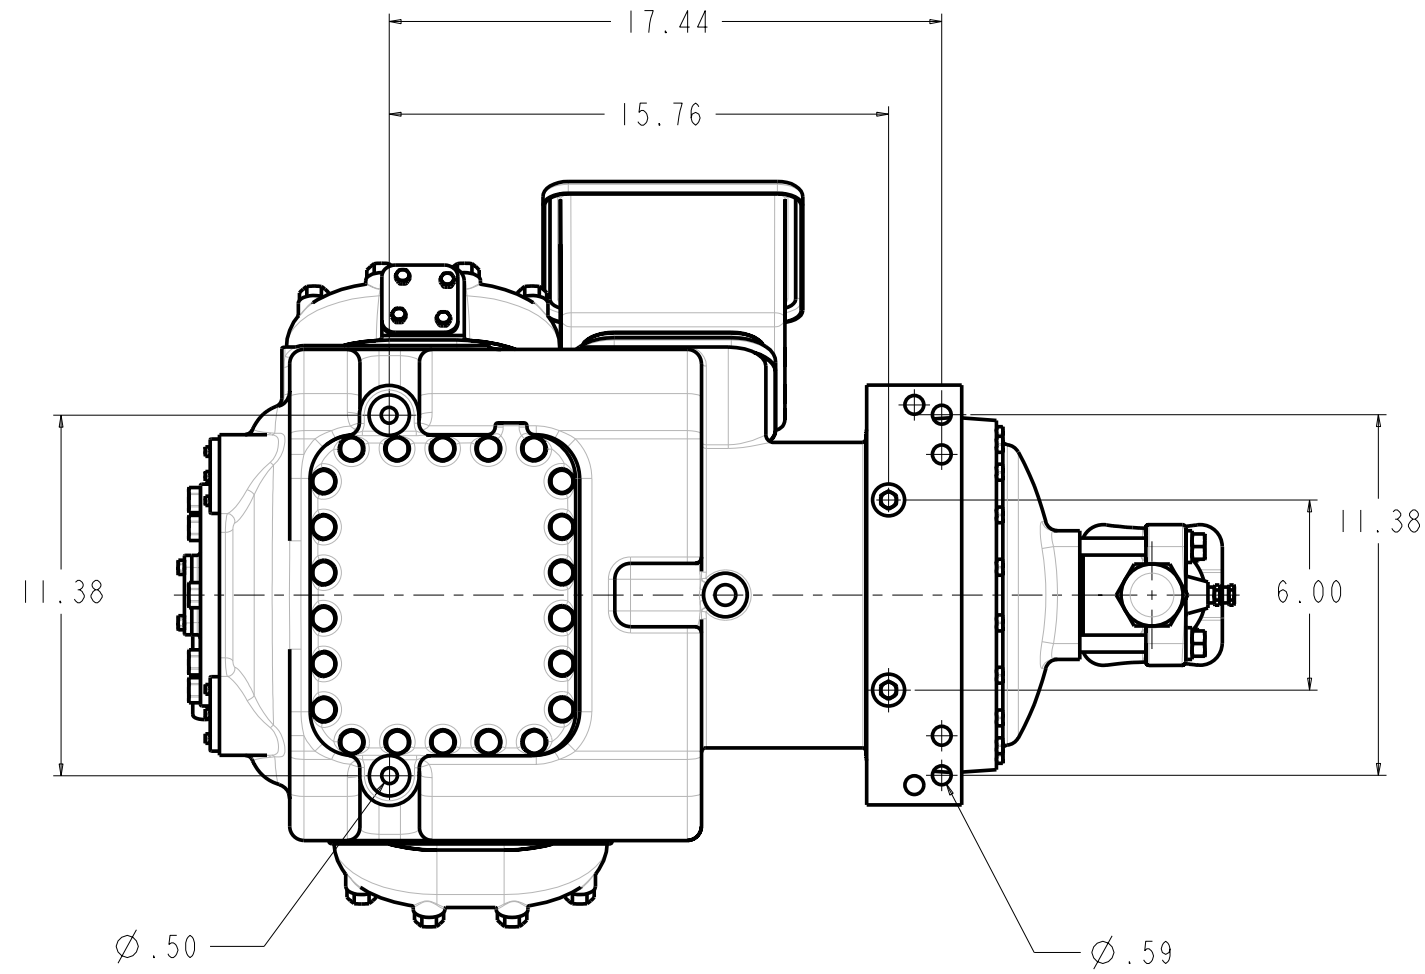

MODELS REPRESENTED	CFM	HP
06ER465	68.3	20
06ER475	75.4	20
06ER399	99.0	30

* ALL DIMENSIONS SHOWN IN INCHES

MAX HEIGHT SUMMARY TABLE

UNLOADER	HEAD FAN	MAX HEIGHT(INCHES)
NONE	NO	20.45
ELECTRIC	NO	20.45
PRESSURE	NO	20.50
N/A	YES	29.62

* MAXIMUM HEIGHT SHOWN FOR VARIOUS COMPRESSOR CONFIGURATIONS

* SEE ABOVE TABLE FOR OTHER COMPRESSOR CONFIGURATION

SOLID MOUNT SPACER (4X)
30HR070-1071 AS SHOWN
SEE DETAIL ON SHEET 2

MODELS REPRESENTED	CFM	HP
06ER465	68.3	20
06ER475	75.4	20
06ER399	99.0	30

* ALL DIMENSIONS SHOWN IN INCHES

**BOTTOM VIEW
MOUNTING BOLT PATTERN**

SCALE 2.000

**SOLID MOUNT
30HR070_1071**

ELECTRICAL BOX