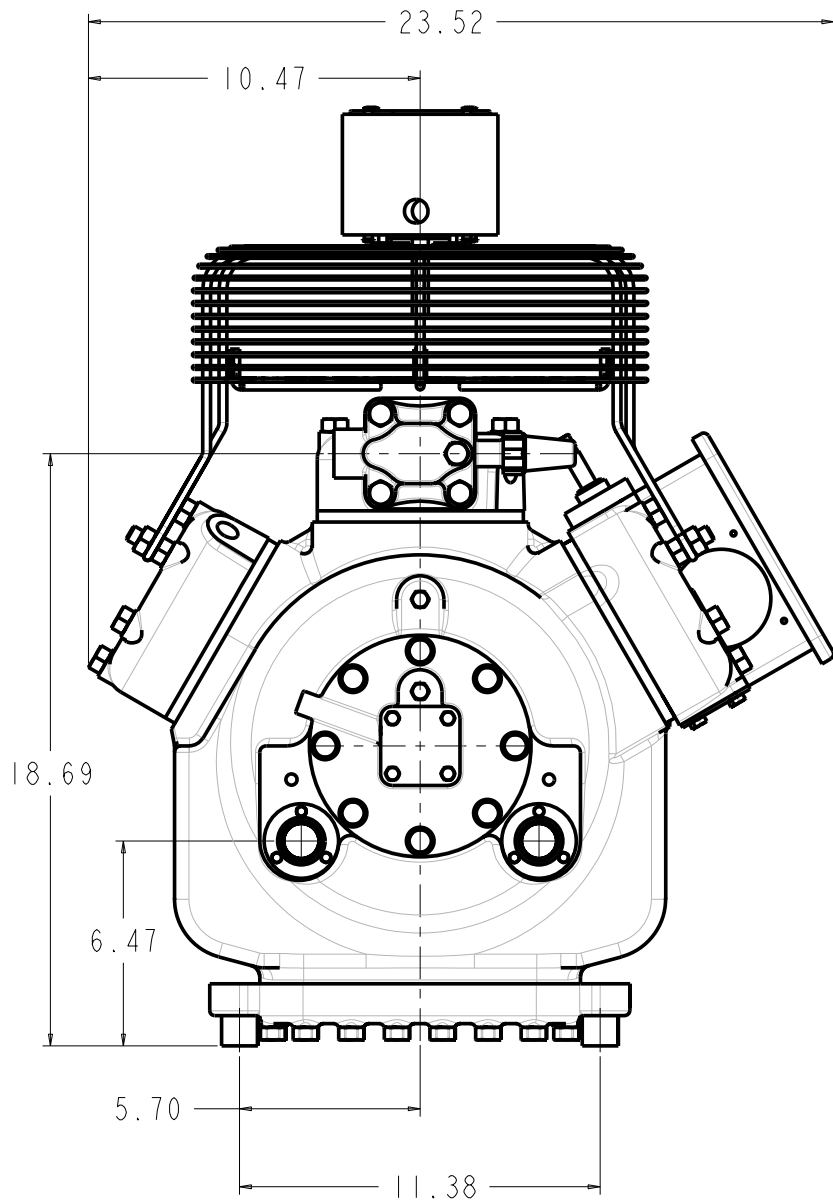

MODELS REPRESENTED	CFM	HP
06ER465	68.3	20
06ER475	75.4	20
06ER399	99.0	30

* ALL DIMENSIONS SHOWN IN INCHES

MAX HEIGHT SUMMARY TABLE

UNLOADER	HEAD FAN	MAX HEIGHT(INCHES)
NONE	NO	20.45
ELECTRIC	NO	20.45
PRESSURE	NO	20.50
N/A	YES	29.62

* MAXIMUM HEIGHT SHOWN FOR VARIOUS COMPRESSOR CONFIGURATIONS

* SEE ABOVE TABLE FOR OTHER COMPRESSOR CONFIGURATION

SOLID MOUNT SPACER (4X)
30HR070-1071 AS SHOWN
SEE DETAIL ON SHEET 2

MODELS REPRESENTED	CFM	HP
06ER465	68.3	20
06ER475	75.4	20
06ER399	99.0	30

* ALL DIMENSIONS SHOWN IN INCHES

**BOTTOM VIEW
MOUNTING BOLT PATTERN**

SCALE 2.000

**SOLID MOUNT
30HR070_1071**

ELECTRICAL BOX