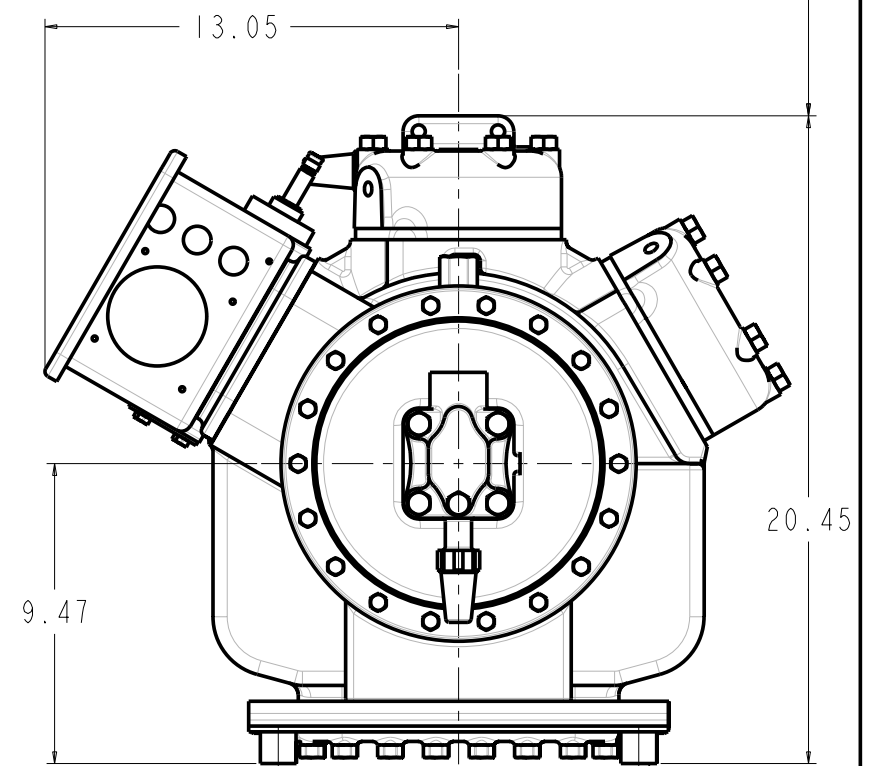

MODELS REPRESENTED	CFM	HP
06EA565	68.3	25

* ALL DIMENSIONS SHOWN IN INCHES

MAX HEIGHT SUMMARY TABLE

UNLOADER	HEAD FAN	MAX HEIGHT(INCHES)
NONE	NO	20.45
ELECTRIC	NO	20.45
PRESSURE	NO	20.50

* MAXIMUM HEIGHT SHOWN FOR VARIOUS COMPRESSOR CONFIGURATIONS

* SEE ABOVE TABLE FOR OTHER COMPRESSOR CONFIGURATIONS

SOLID MOUNT SPACER (4X)
30HR070-1071 AS SHOWN
SEE DETAIL ON SHEET 2

MODELS REPRESENTED	CFM	HP
06EA565	68.3	25

* ALL DIMENSIONS SHOWN IN INCHES

**BOTTOM VIEW
MOUNTING BOLT PATTERN**

SCALE 2.000

**SOLID MOUNT
30HR070_1071**

ELECTRICAL BOX