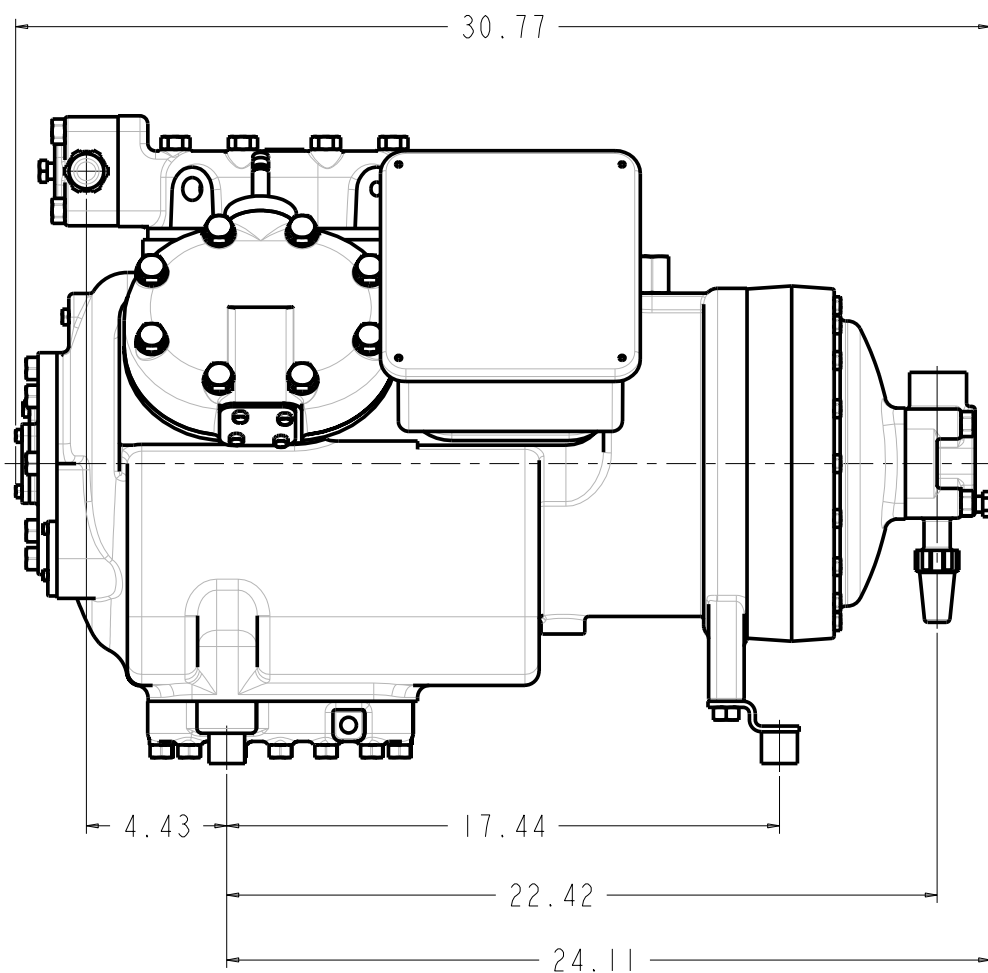

MODELS REPRESENTED	CFM	HP
06EA565	68.3	25

* ALL DIMENSIONS SHOWN IN INCHES

MAX HEIGHT SUMMARY TABLE

UNLOADER	HEAD FAN	MAX HEIGHT(INCHES)
NONE	NO	20.45
ELECTRIC	NO	20.45
PRESSURE	NO	20.50

* MAXIMUM HEIGHT SHOWN FOR VARIOUS COMPRESSOR CONFIGURATIONS

* SEE ABOVE TABLE FOR OTHER COMPRESSOR CONFIGURATIONS

SOLID MOUNT SPACER (4X)
30HR070-1071 AS SHOWN
SEE DETAIL ON SHEET 2

MODELS REPRESENTED	CFM	HP
06EA565	68.3	25

* ALL DIMENSIONS SHOWN IN INCHES

**BOTTOM VIEW
MOUNTING BOLT PATTERN**

SCALE 2.000

**SOLID MOUNT
30HR070_1071**

ELECTRICAL BOX