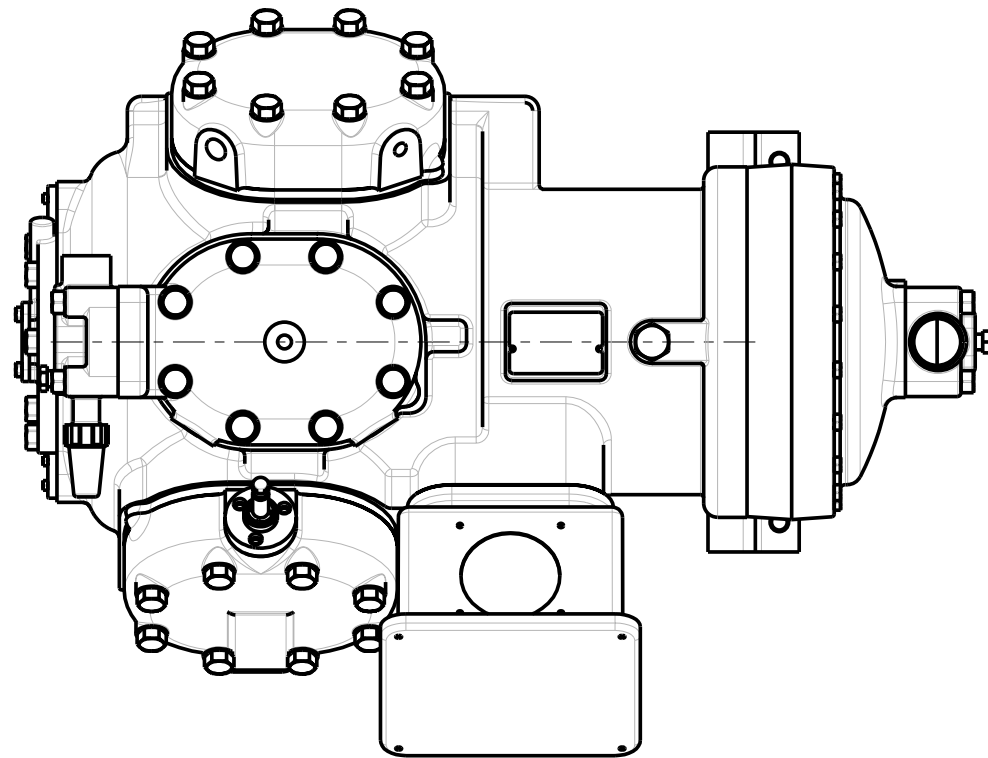

MODELS REPRESENTED	CFM	HP
06EA565	68.3	25

* ALL DIMENSIONS SHOWN IN INCHES

MAX HEIGHT SUMMARY TABLE

UNLOADER	HEAD FAN	MAX HEIGHT(INCHES)
NONE	NO	20.45
ELECTRIC	NO	20.45
PRESSURE	NO	20.50

* MAXIMUM HEIGHT SHOWN FOR VARIOUS COMPRESSOR CONFIGURATIONS

* SEE ABOVE TABLE FOR OTHER COMPRESSOR CONFIGURATIONS

SOLID MOUNT SPACER (4X)
30HR070-1071 AS SHOWN
SEE DETAIL ON SHEET 2

MODELS REPRESENTED	CFM	HP
06EA565	68.3	25

* ALL DIMENSIONS SHOWN IN INCHES

**BOTTOM VIEW
MOUNTING BOLT PATTERN**

SCALE 2.000

**SOLID MOUNT
30HR070_1071**

ELECTRICAL BOX