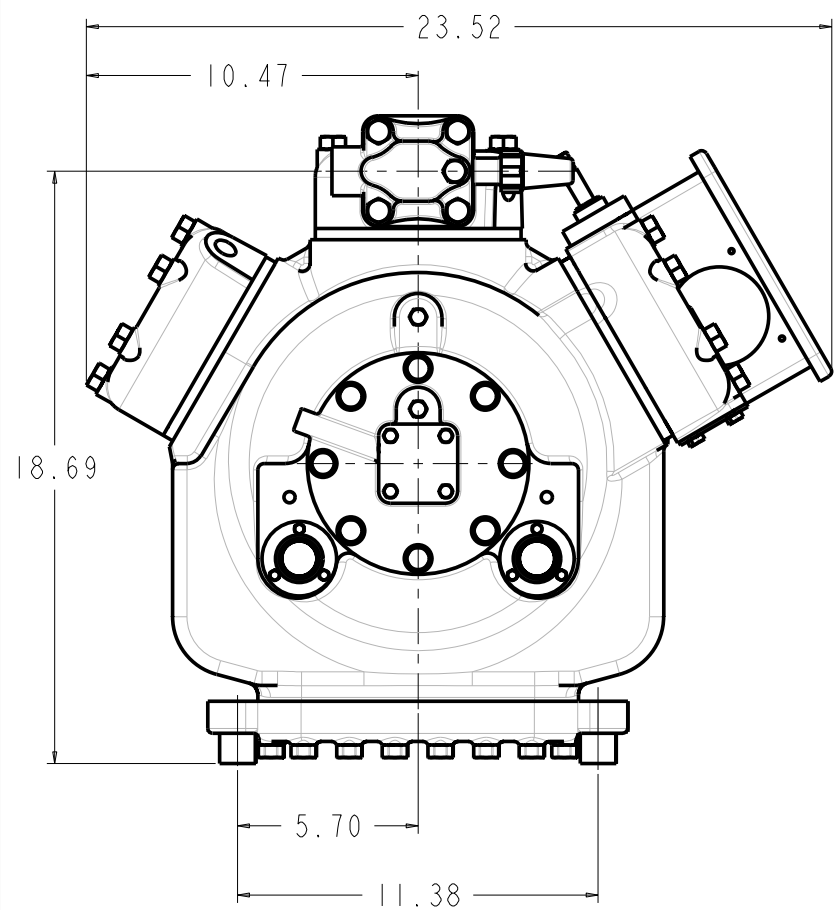

MODELS REPRESENTED	CFM	HP
06EA565	68.3	25

* ALL DIMENSIONS SHOWN IN INCHES

MAX HEIGHT SUMMARY TABLE

UNLOADER	HEAD FAN	MAX HEIGHT(INCHES)
NONE	NO	20.45
ELECTRIC	NO	20.45
PRESSURE	NO	20.50

* MAXIMUM HEIGHT SHOWN FOR VARIOUS COMPRESSOR CONFIGURATIONS

* SEE ABOVE TABLE FOR OTHER COMPRESSOR CONFIGURATIONS

SOLID MOUNT SPACER (4X)
30HR070-1071 AS SHOWN
SEE DETAIL ON SHEET 2

MODELS REPRESENTED	CFM	HP
06EA565	68.3	25

* ALL DIMENSIONS SHOWN IN INCHES

**BOTTOM VIEW
MOUNTING BOLT PATTERN**

SCALE 2.000

**SOLID MOUNT
30HR070_1071**

ELECTRICAL BOX