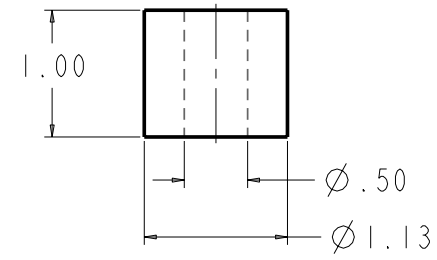

* SEE ABOVE TABLE FOR OTHER COMPRESSOR CONFIGURATIONS

SOLID MOUNT SPACER (4X)
30HR070-1071 AS SHOWN
SEE DETAIL ON SHEET 2

MODELS REPRESENTED	CFM	HP
06EA565	68.3	25

* ALL DIMENSIONS SHOWN IN INCHES

**BOTTOM VIEW
MOUNTING BOLT PATTERN**

SCALE 2.000

**SOLID MOUNT
30HR070_1071**

ELECTRICAL BOX