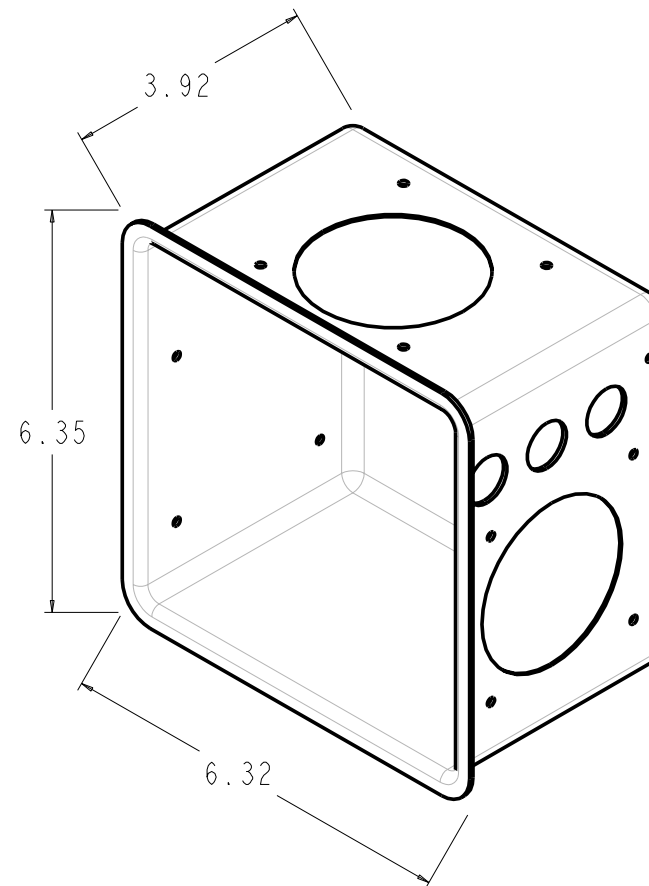

MODELS REPRESENTED	CFM	HP
06EA565	68.3	25

* ALL DIMENSIONS SHOWN IN INCHES

MAX HEIGHT SUMMARY TABLE

UNLOADER	HEAD FAN	MAX HEIGHT(INCHES)
NONE	NO	20.45
ELECTRIC	NO	20.45
PRESSURE	NO	20.50

* MAXIMUM HEIGHT SHOWN FOR VARIOUS COMPRESSOR CONFIGURATIONS

* SEE ABOVE TABLE FOR OTHER COMPRESSOR CONFIGURATIONS

SOLID MOUNT SPACER (4X)
30HR070-1071 AS SHOWN
SEE DETAIL ON SHEET 2

MODELS REPRESENTED	CFM	HP
06EA565	68.3	25

* ALL DIMENSIONS SHOWN IN INCHES

**BOTTOM VIEW
MOUNTING BOLT PATTERN**

SCALE 2.000

**SOLID MOUNT
30HR070_1071**

ELECTRICAL BOX