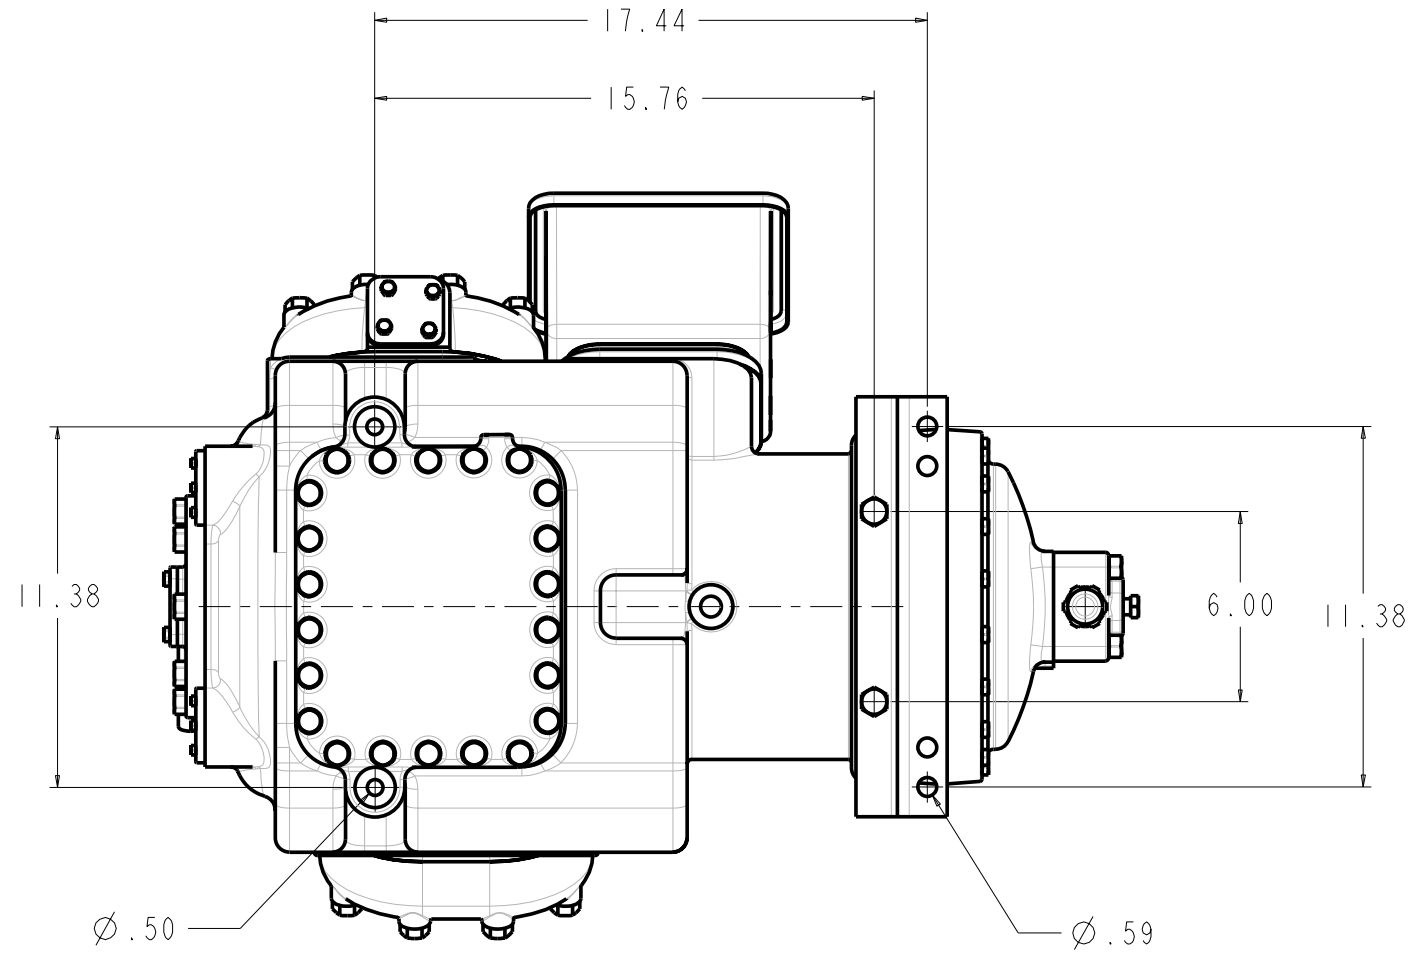

MODELS REPRESENTED	CFM	HP
06EA565	68.3	25

* ALL DIMENSIONS SHOWN IN INCHES

MAX HEIGHT SUMMARY TABLE

UNLOADER	HEAD FAN	MAX HEIGHT(INCHES)
NONE	NO	20.45
ELECTRIC	NO	20.45
PRESSURE	NO	20.50

* MAXIMUM HEIGHT SHOWN FOR VARIOUS COMPRESSOR CONFIGURATIONS

* SEE ABOVE TABLE FOR OTHER COMPRESSOR CONFIGURATIONS

SOLID MOUNT SPACER (4X)
30HR070-1071 AS SHOWN
SEE DETAIL ON SHEET 2

MODELS REPRESENTED	CFM	HP
06EA565	68.3	25

* ALL DIMENSIONS SHOWN IN INCHES

**BOTTOM VIEW
MOUNTING BOLT PATTERN**

SCALE 2.000

**SOLID MOUNT
30HR070_1071**

ELECTRICAL BOX