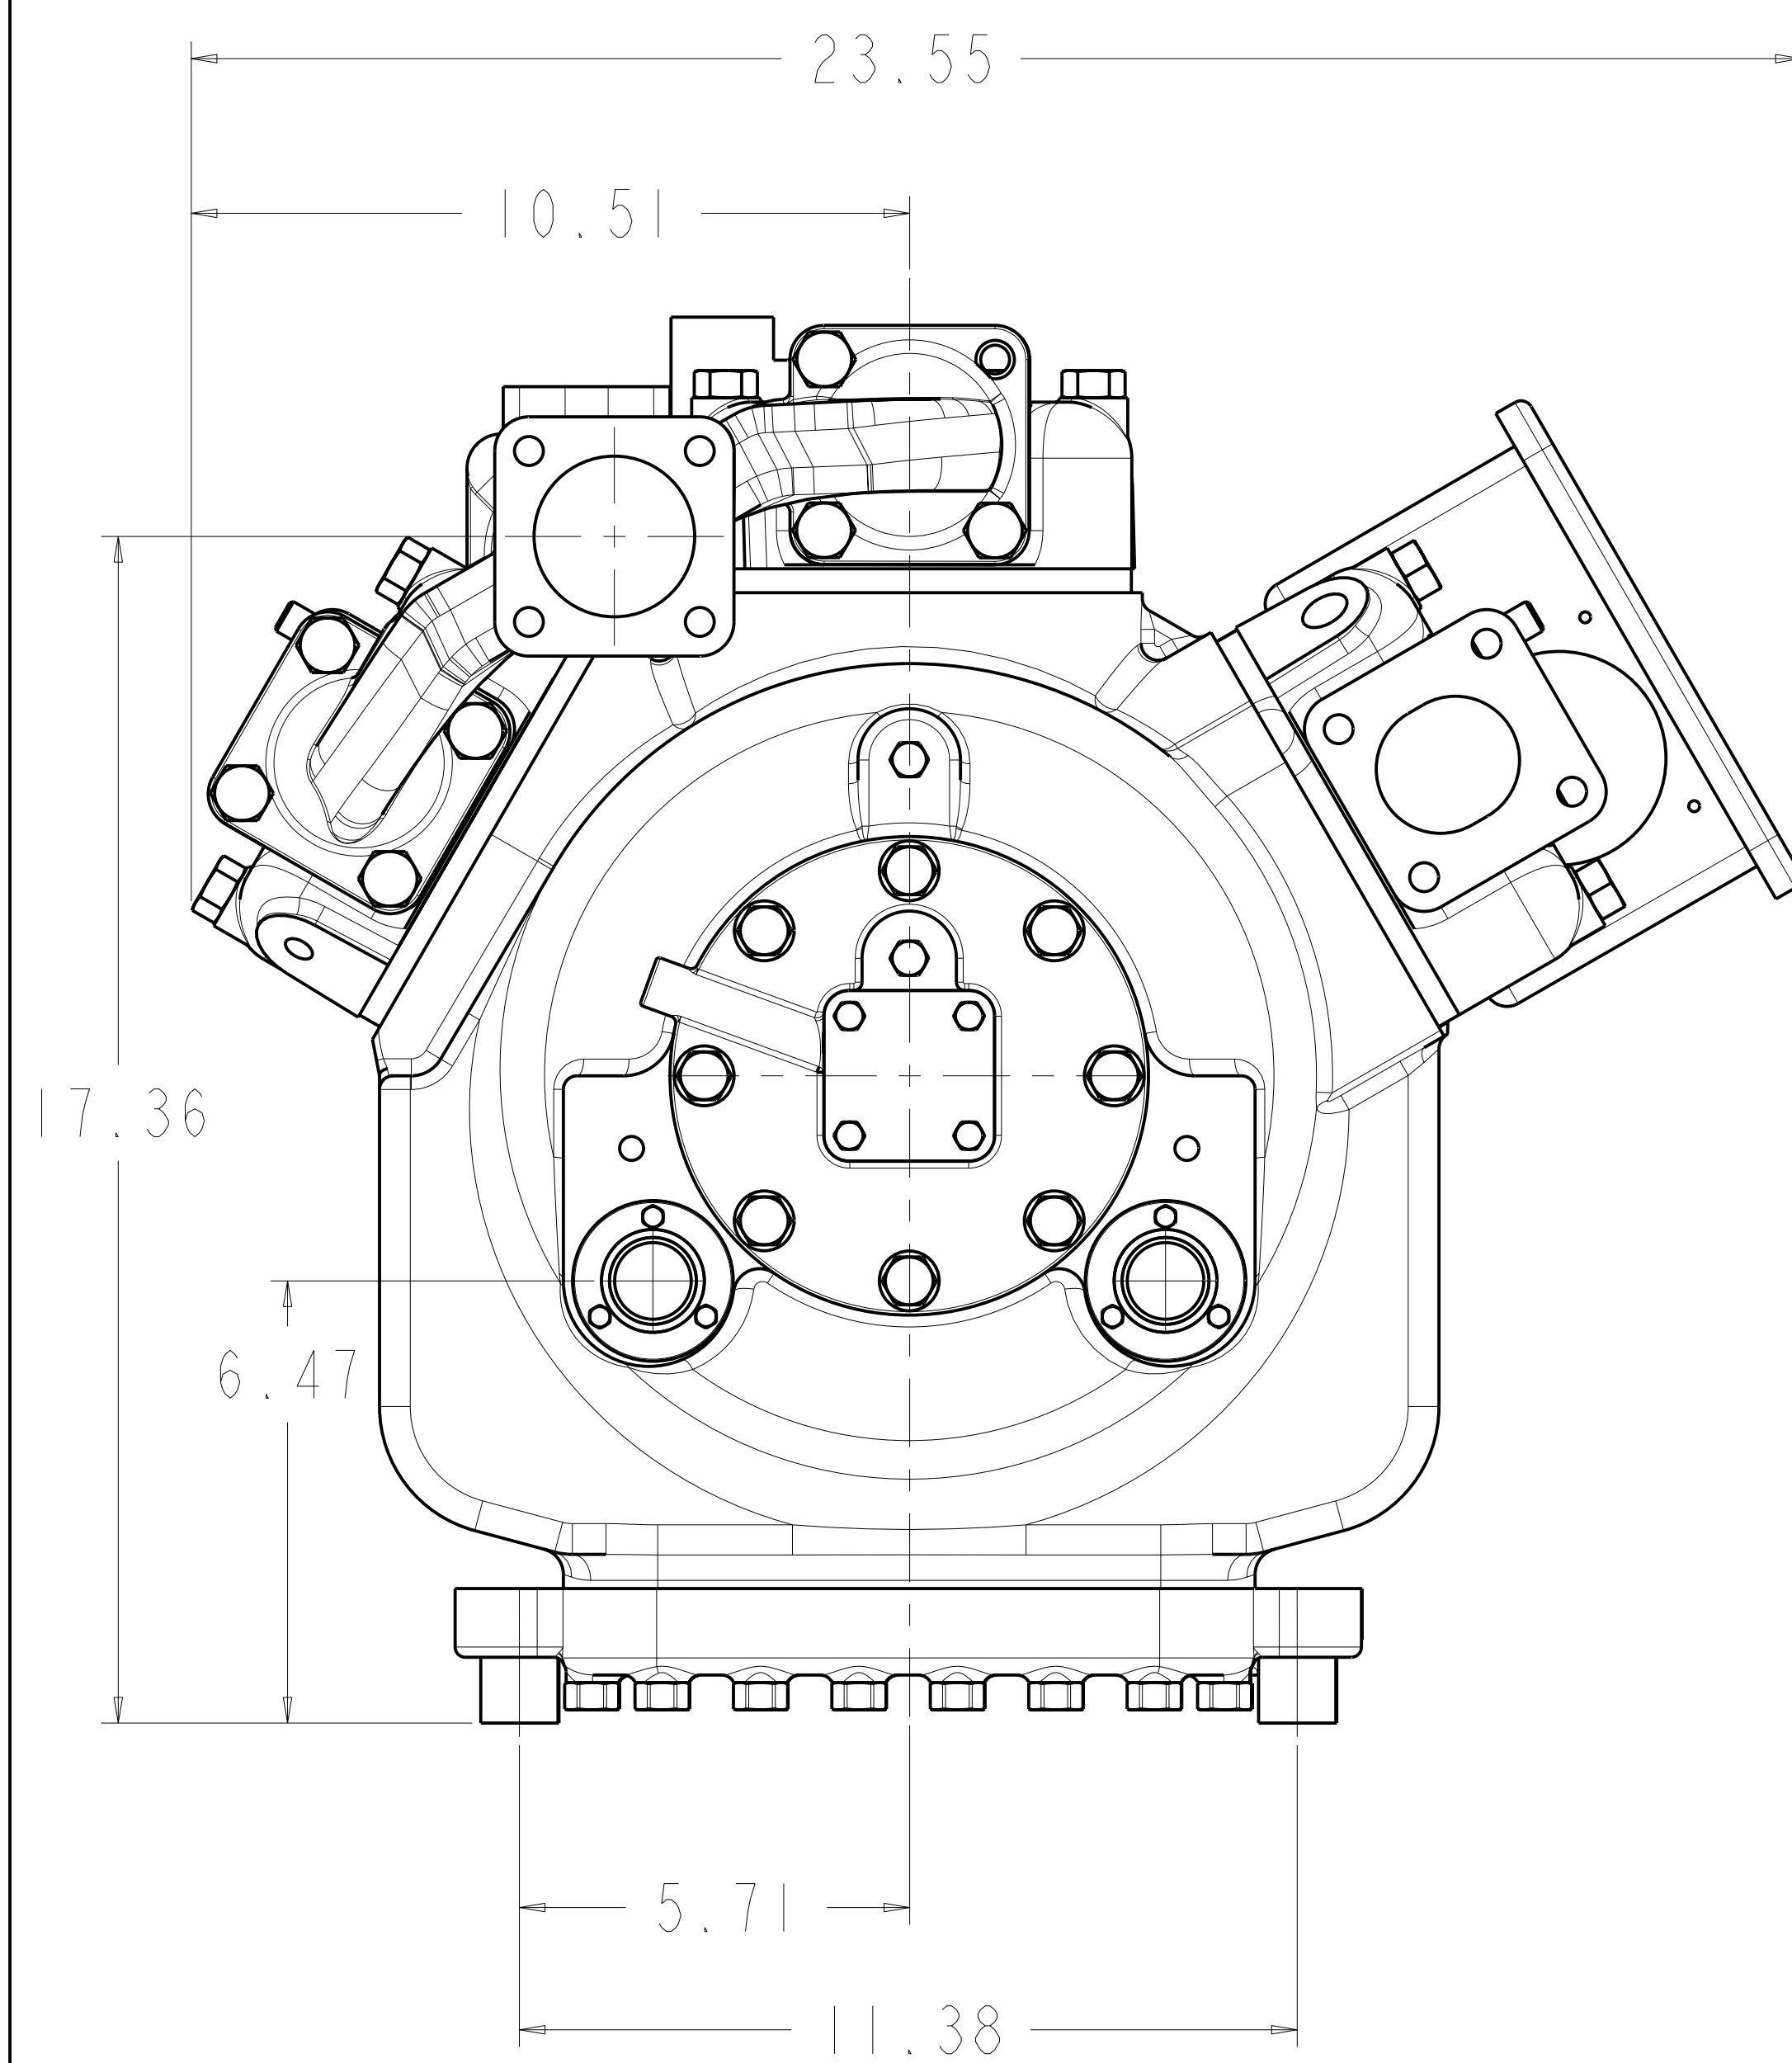

MODELS REPRESENTED	CFM	HP
06CC550	50.0	15
06CC565	68.3	20
06CC575	75.4	20
06CC899	99.0	30

* ALL DIMENSIONS SHOWN IN INCHES

SOLID MOUNT SPACER (4X)
30HR070-1071 AS SHOWN
SEE DETAIL ON SHEET 2

MODELS REPRESENTED	CFM	HP
06CC550	50.0	15
06CC565	68.3	20
06CC575	75.4	20
06CC899	99.0	30

* ALL DIMENSIONS SHOWN IN INCHES

**BOTTOM VIEW
MOUNTING BOLT PATTERN**

**SOLID MOUNT
30HR070_1071**

ELECTRICAL BOX