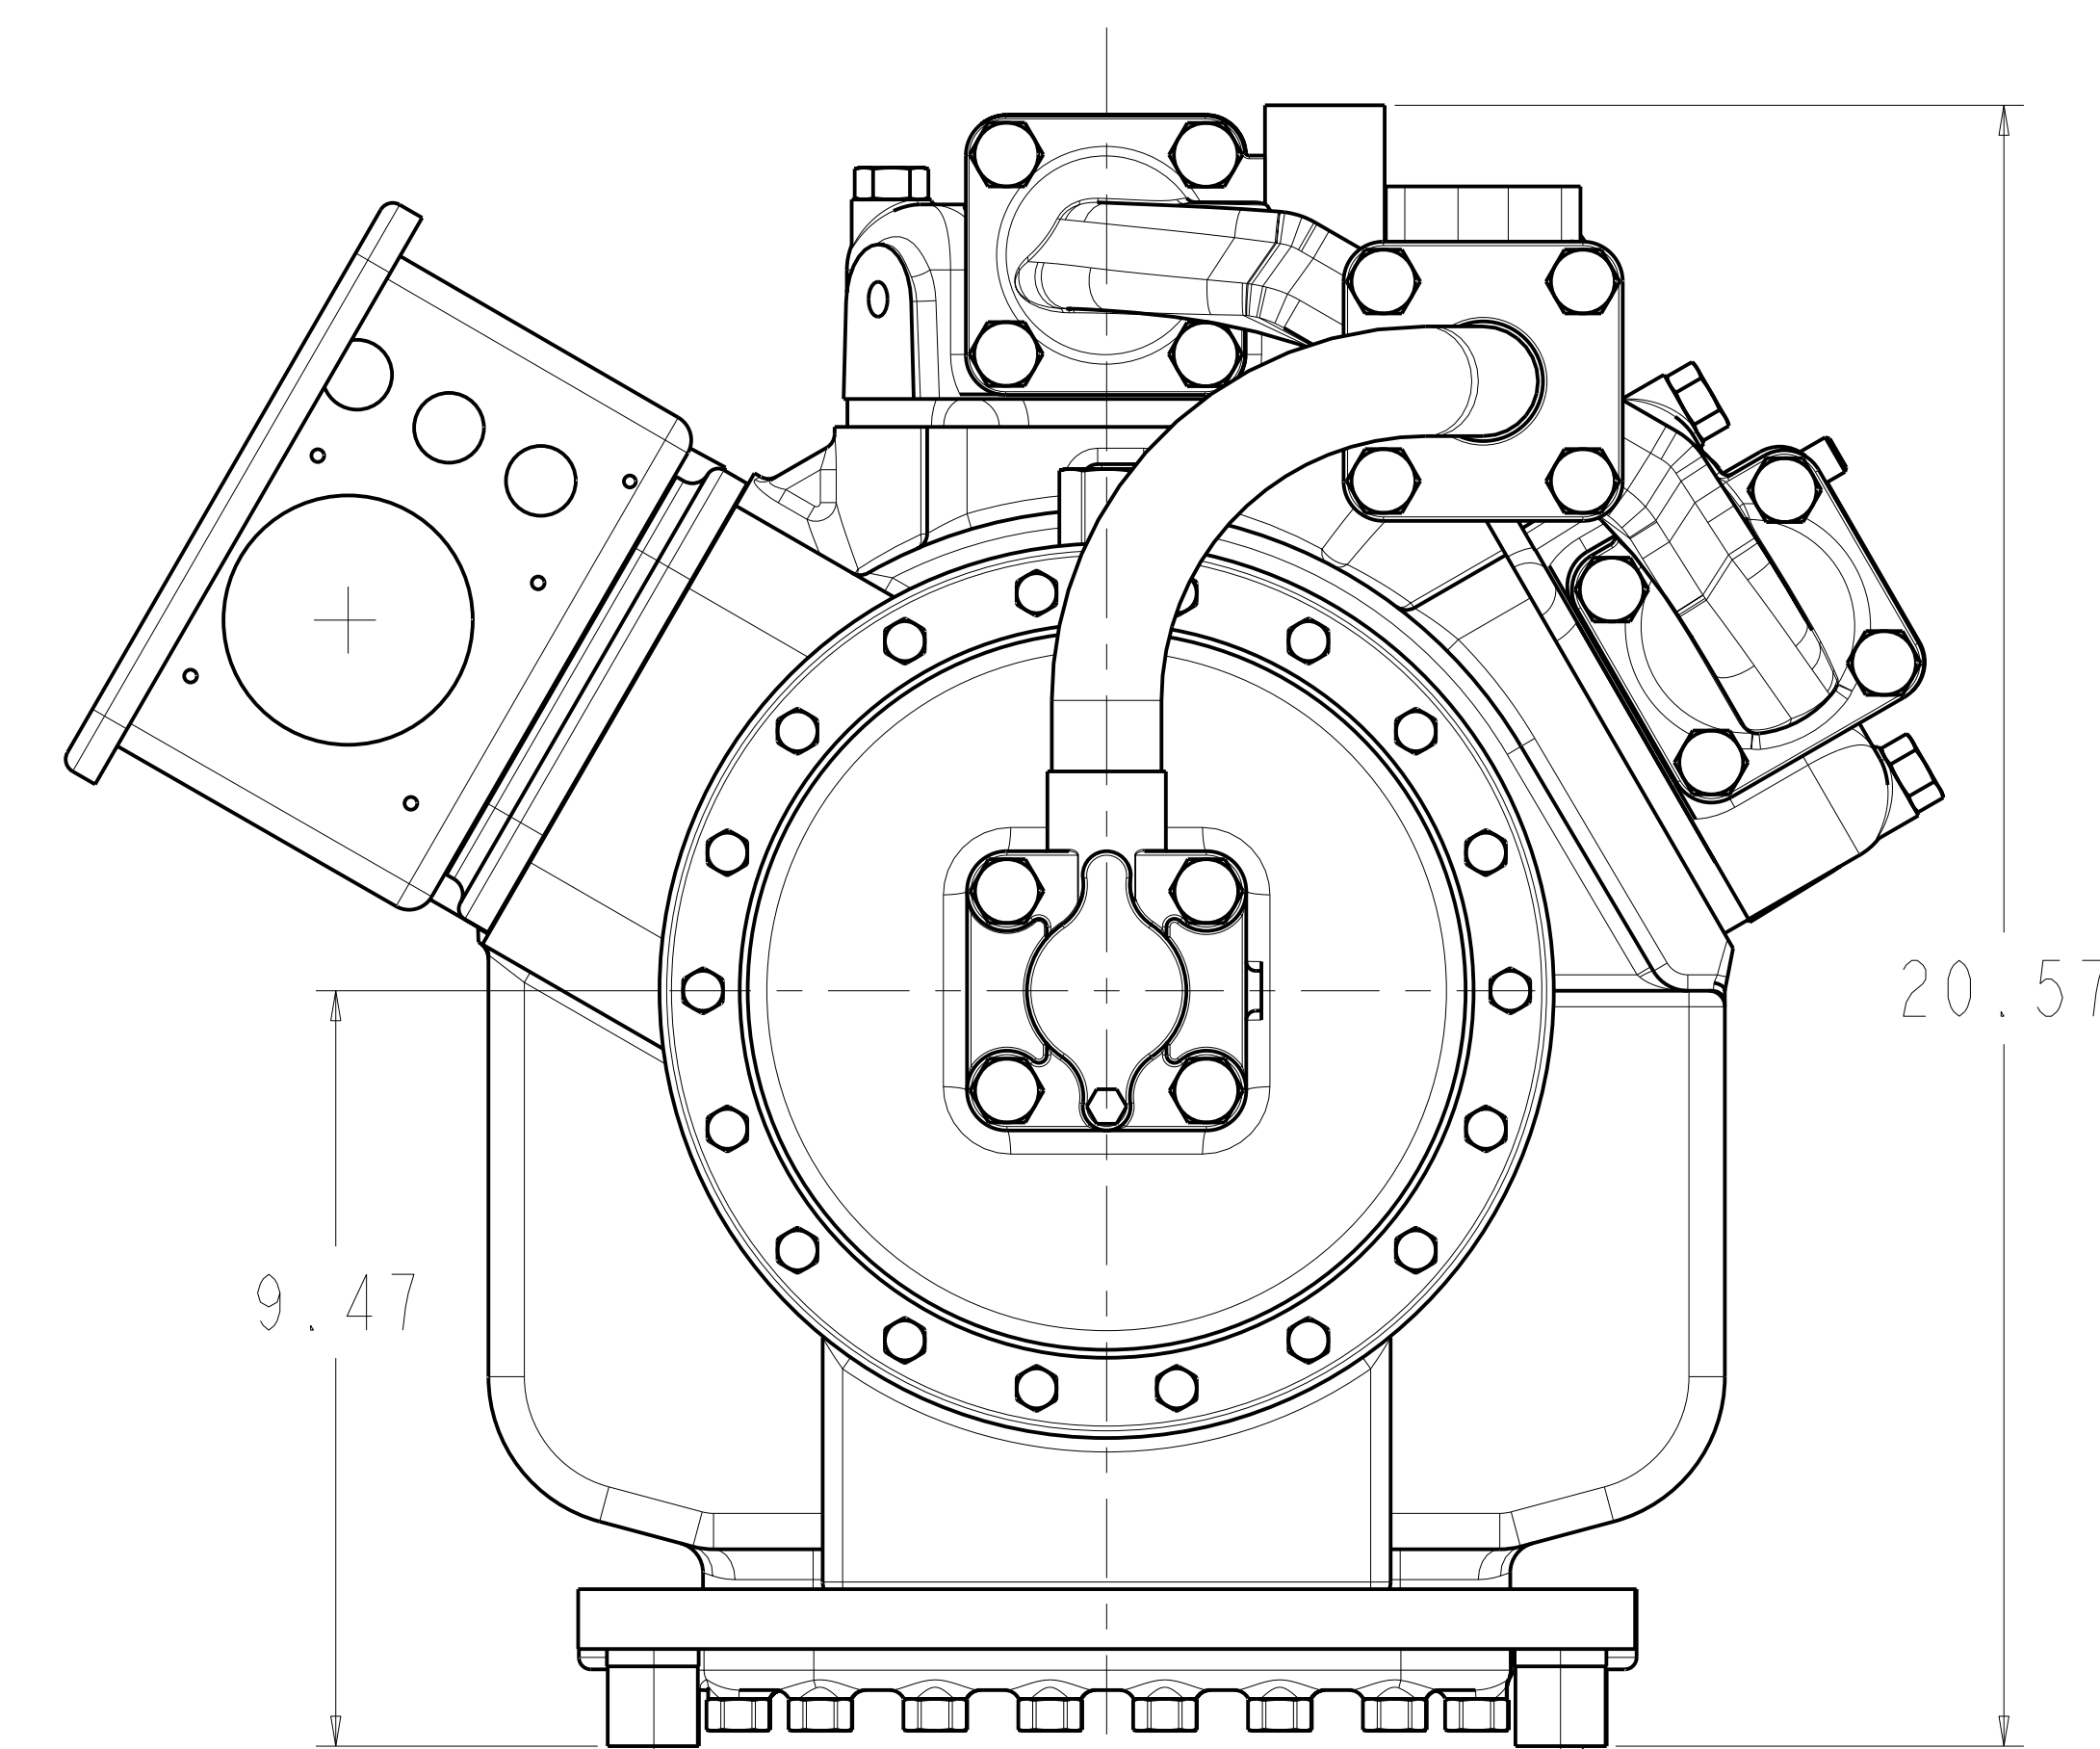

MODELS REPRESENTED	CFM	HP
06CC550	50.0	15
06CC565	68.3	20
06CC575	75.4	20
06CC899	99.0	30

* ALL DIMENSIONS SHOWN IN INCHES

SOLID MOUNT SPACER (4X)
30HR070-1071 AS SHOWN
SEE DETAIL ON SHEET 2

MODELS REPRESENTED	CFM	HP
06CC550	50.0	15
06CC565	68.3	20
06CC575	75.4	20
06CC899	99.0	30

* ALL DIMENSIONS SHOWN IN INCHES

**BOTTOM VIEW
MOUNTING BOLT PATTERN**

**SOLID MOUNT
30HR070_1071**

ELECTRICAL BOX