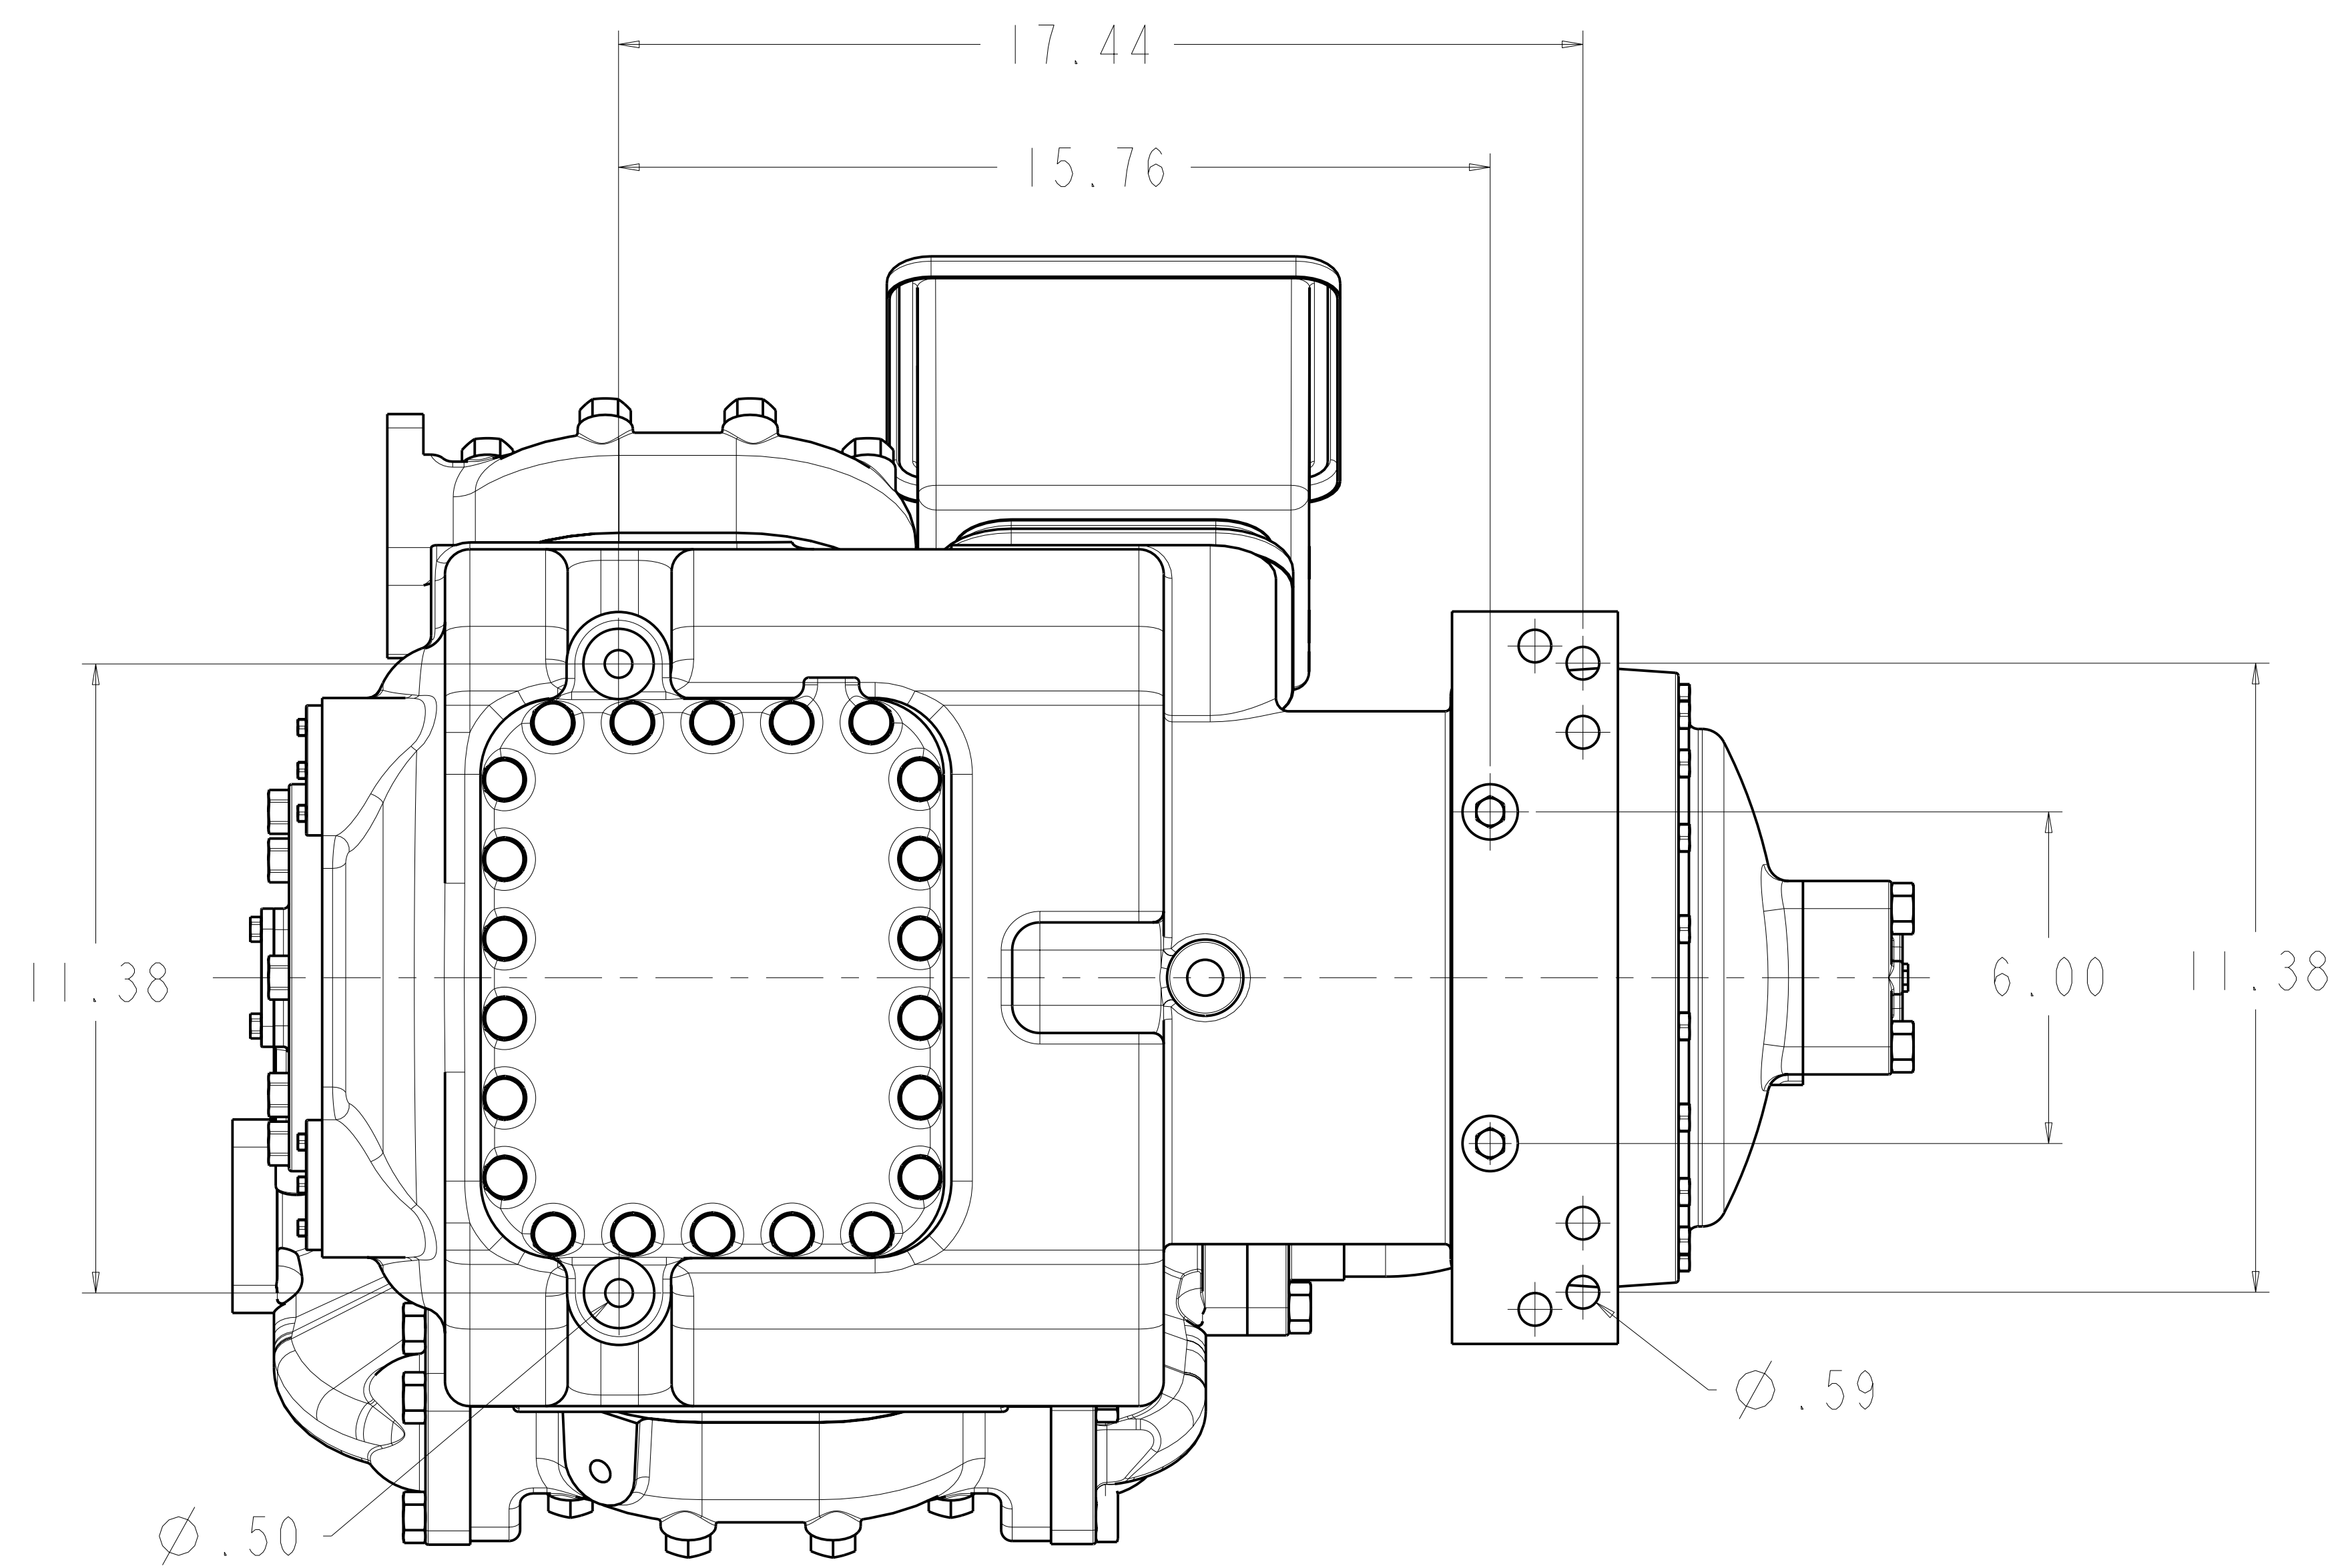

MODELS REPRESENTED	CFM	HP
06CC550	50.0	15
06CC565	68.3	20
06CC575	75.4	20
06CC899	99.0	30

* ALL DIMENSIONS SHOWN IN INCHES

SOLID MOUNT SPACER (4X)
30HR070-1071 AS SHOWN
SEE DETAIL ON SHEET 2

MODELS REPRESENTED	CFM	HP
06CC550	50.0	15
06CC565	68.3	20
06CC575	75.4	20
06CC899	99.0	30

* ALL DIMENSIONS SHOWN IN INCHES

**BOTTOM VIEW
MOUNTING BOLT PATTERN**

**SOLID MOUNT
30HR070_1071**

ELECTRICAL BOX