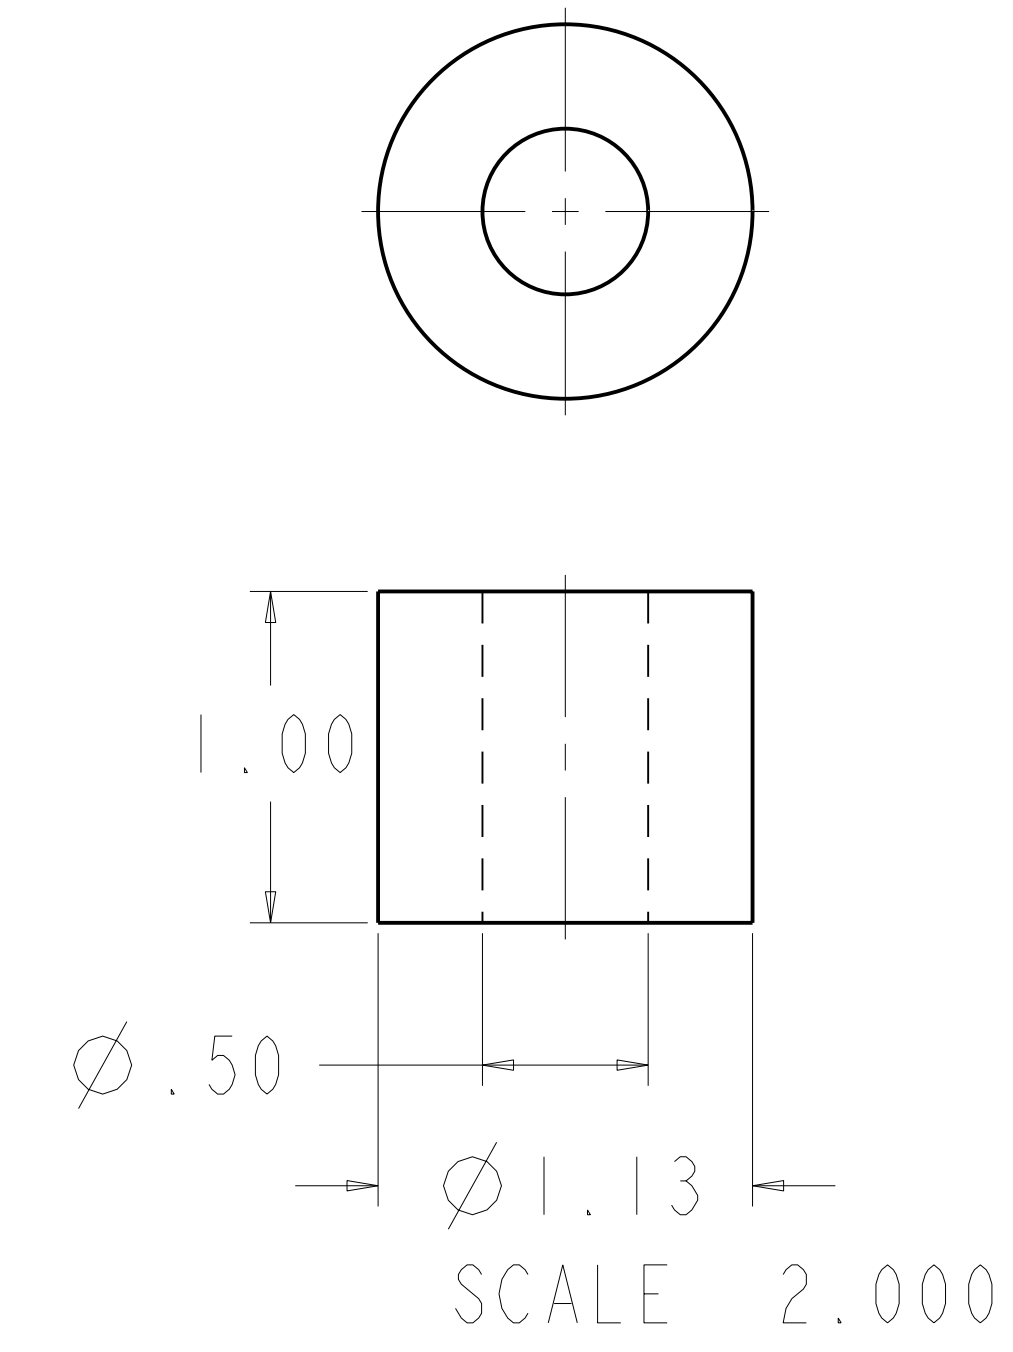

MODELS REPRESENTED	CFM	HP
06CC550	50.0	15
06CC565	68.3	20
06CC575	75.4	20
06CC899	99.0	30

* ALL DIMENSIONS SHOWN IN INCHES

SOLID MOUNT SPACER (4X)
30HR070-1071 AS SHOWN
SEE DETAIL ON SHEET 2

MODELS REPRESENTED	CFM	HP
06CC550	50.0	15
06CC565	68.3	20
06CC575	75.4	20
06CC899	99.0	30

* ALL DIMENSIONS SHOWN IN INCHES

**BOTTOM VIEW
MOUNTING BOLT PATTERN**

**SOLID MOUNT
30HR070_1071**

ELECTRICAL BOX