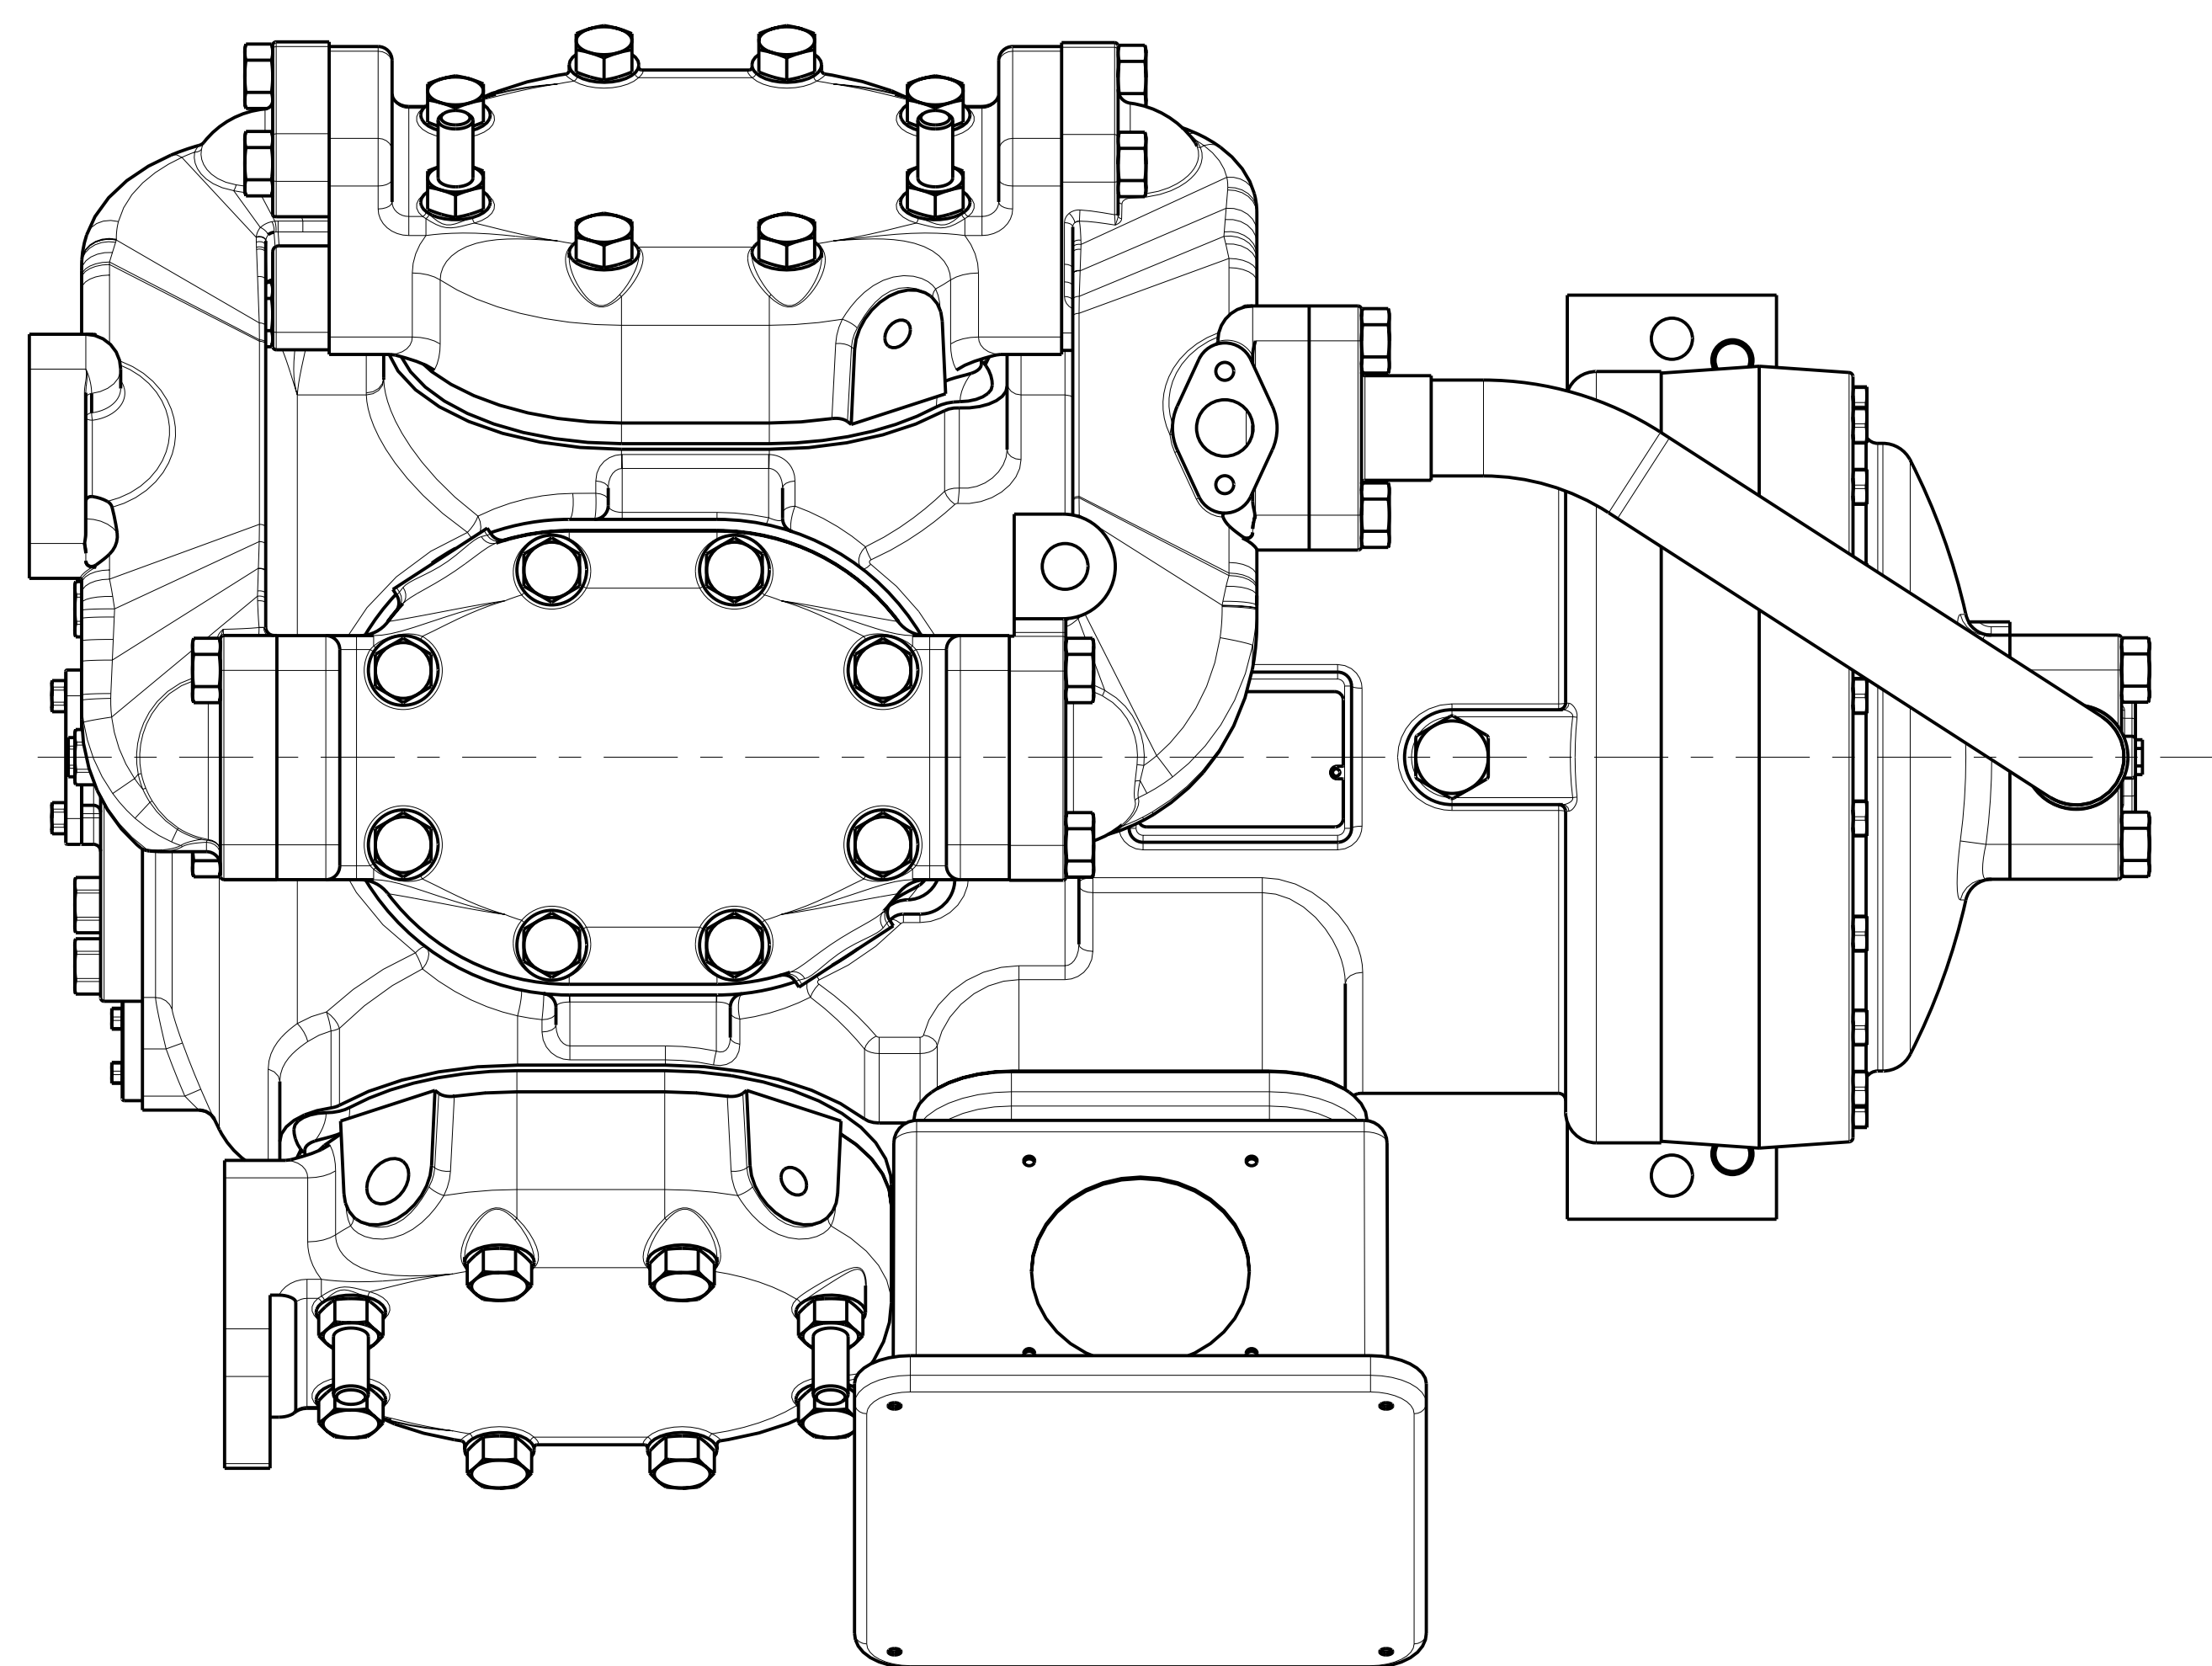

MODELS REPRESENTED	CFM	HP
06CC550	50.0	15
06CC565	68.3	20
06CC575	75.4	20
06CC899	99.0	30

* ALL DIMENSIONS SHOWN IN INCHES

SOLID MOUNT SPACER (4X)
30HR070-1071 AS SHOWN
SEE DETAIL ON SHEET 2

MODELS REPRESENTED	CFM	HP
06CC550	50.0	15
06CC565	68.3	20
06CC575	75.4	20
06CC899	99.0	30

* ALL DIMENSIONS SHOWN IN INCHES

**BOTTOM VIEW
MOUNTING BOLT PATTERN**

**SOLID MOUNT
30HR070_1071**

ELECTRICAL BOX