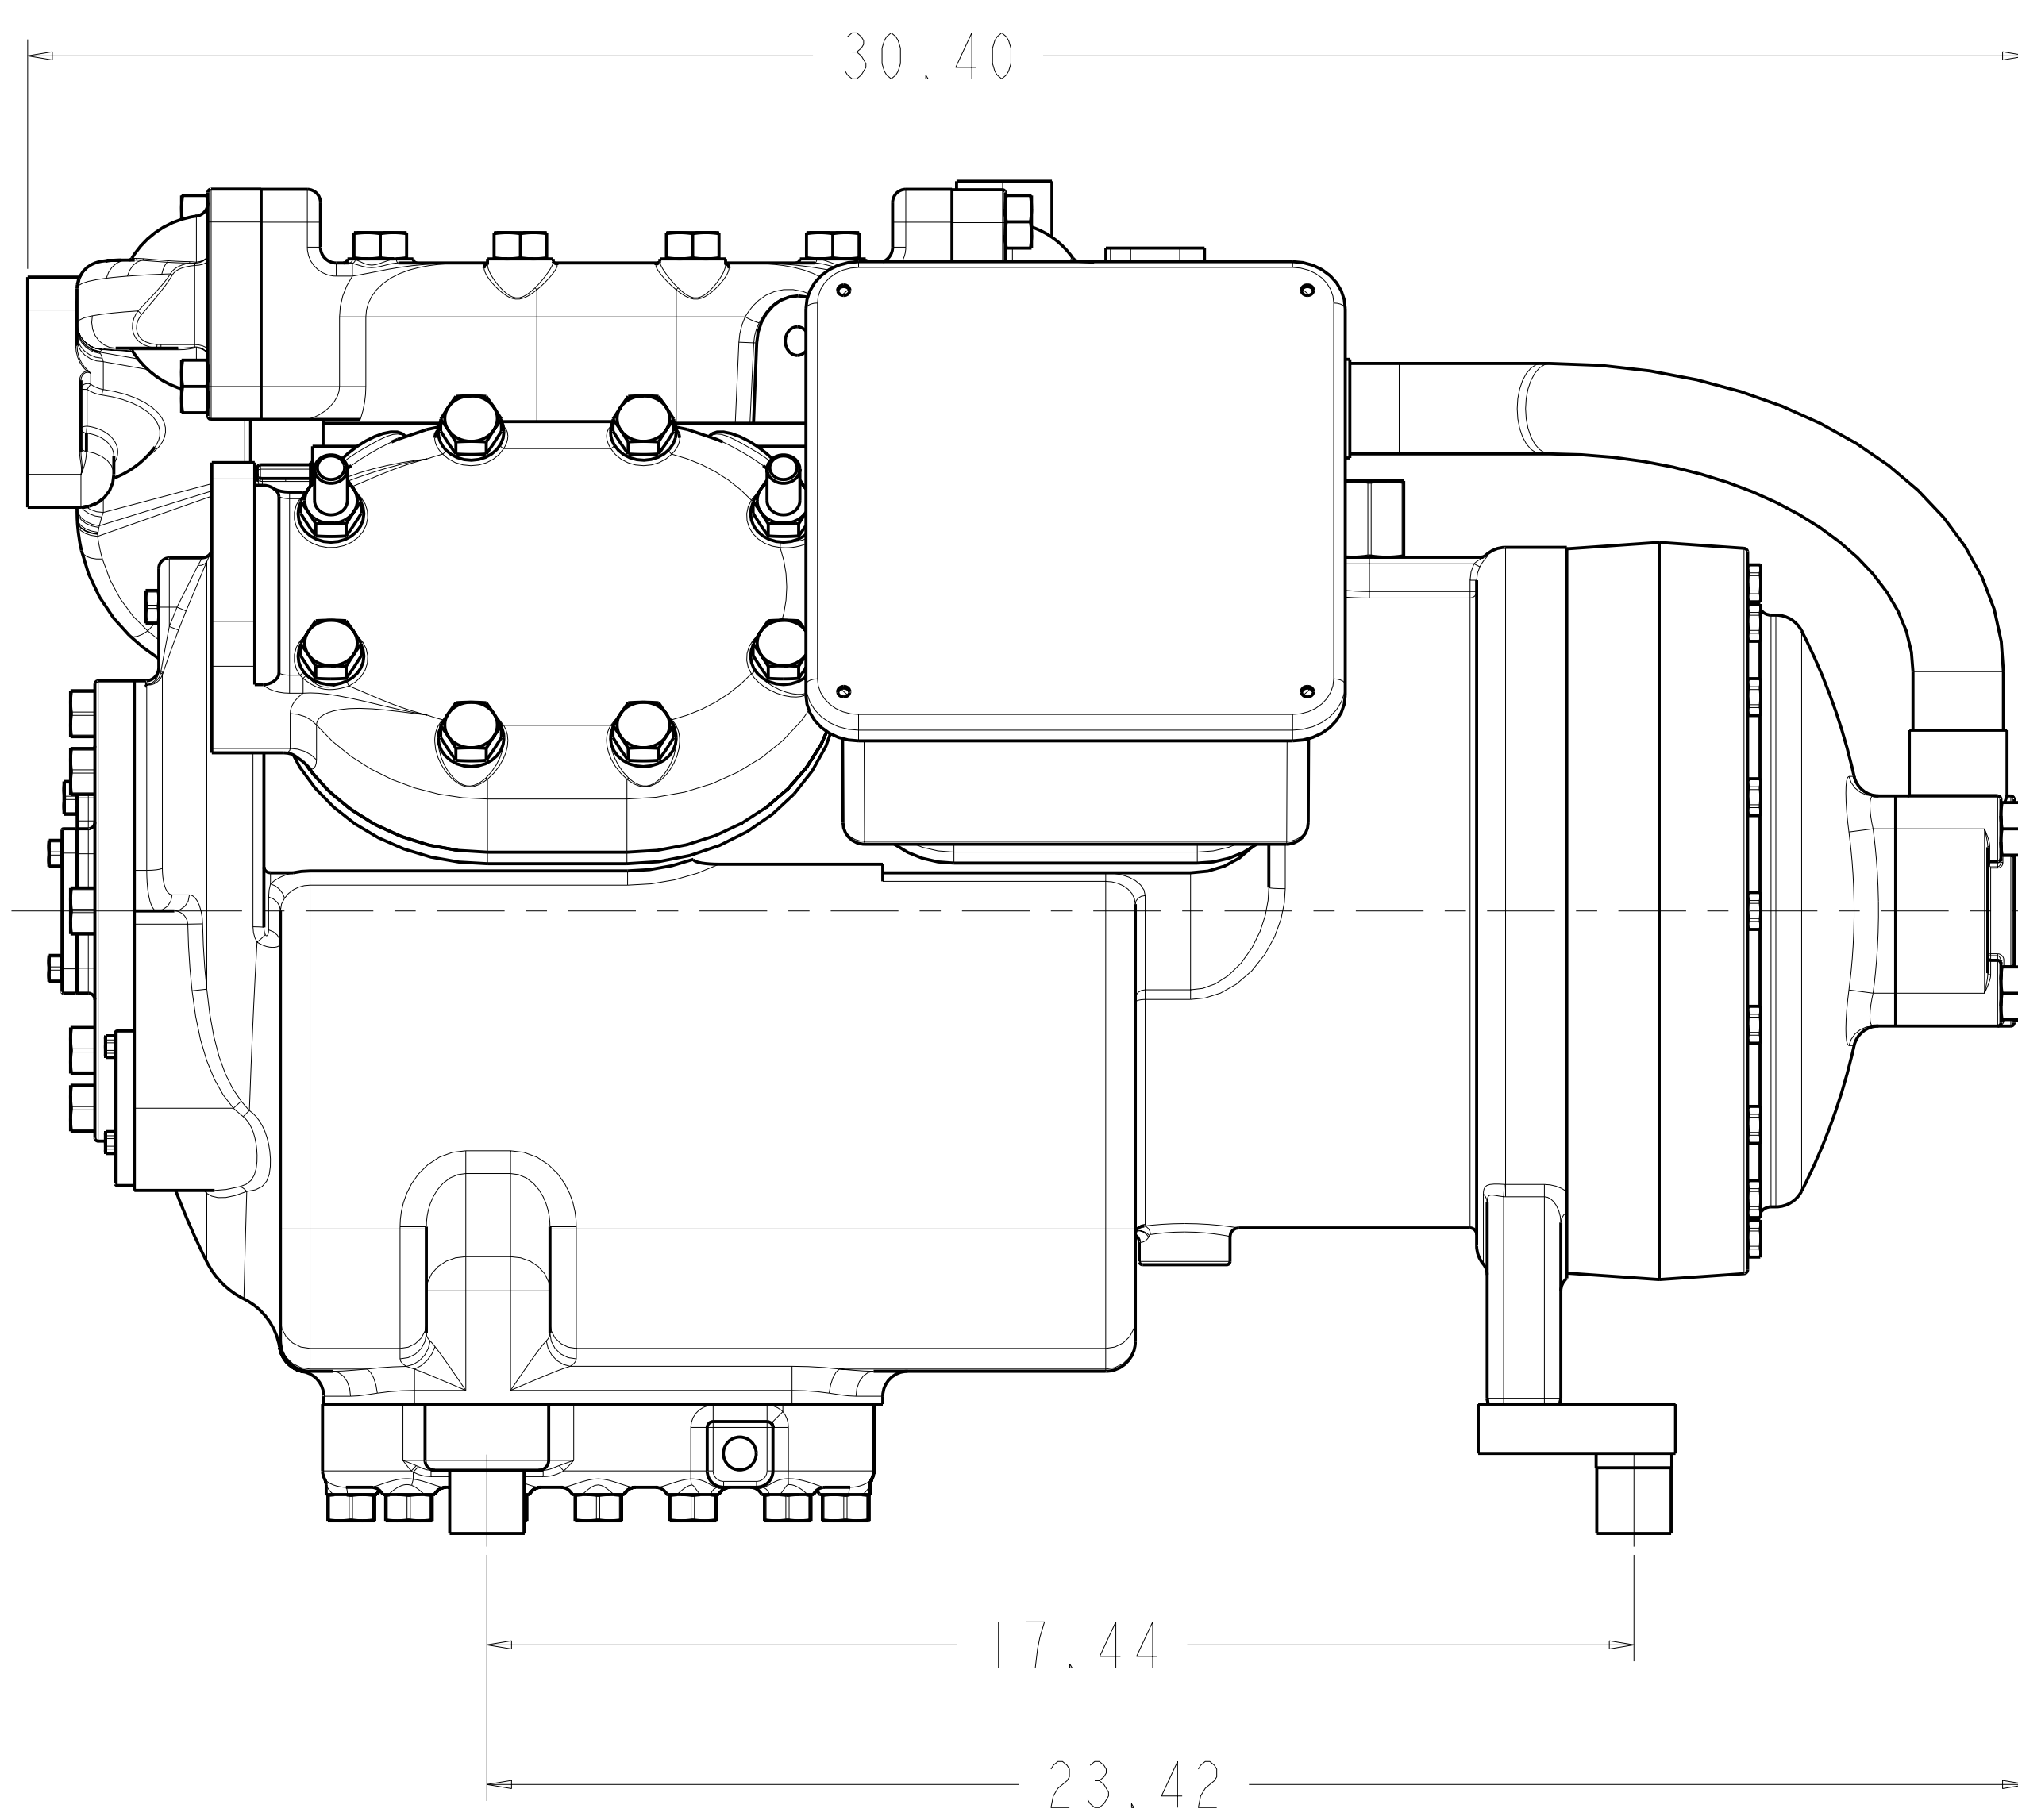

MODELS REPRESENTED	CFM	HP
06CC550	50.0	15
06CC565	68.3	20
06CC575	75.4	20
06CC899	99.0	30

* ALL DIMENSIONS SHOWN IN INCHES

SOLID MOUNT SPACER (4X)
30HR070-1071 AS SHOWN
SEE DETAIL ON SHEET 2

MODELS REPRESENTED	CFM	HP
06CC550	50.0	15
06CC565	68.3	20
06CC575	75.4	20
06CC899	99.0	30

* ALL DIMENSIONS SHOWN IN INCHES

**BOTTOM VIEW
MOUNTING BOLT PATTERN**

**SOLID MOUNT
30HR070_1071**

ELECTRICAL BOX