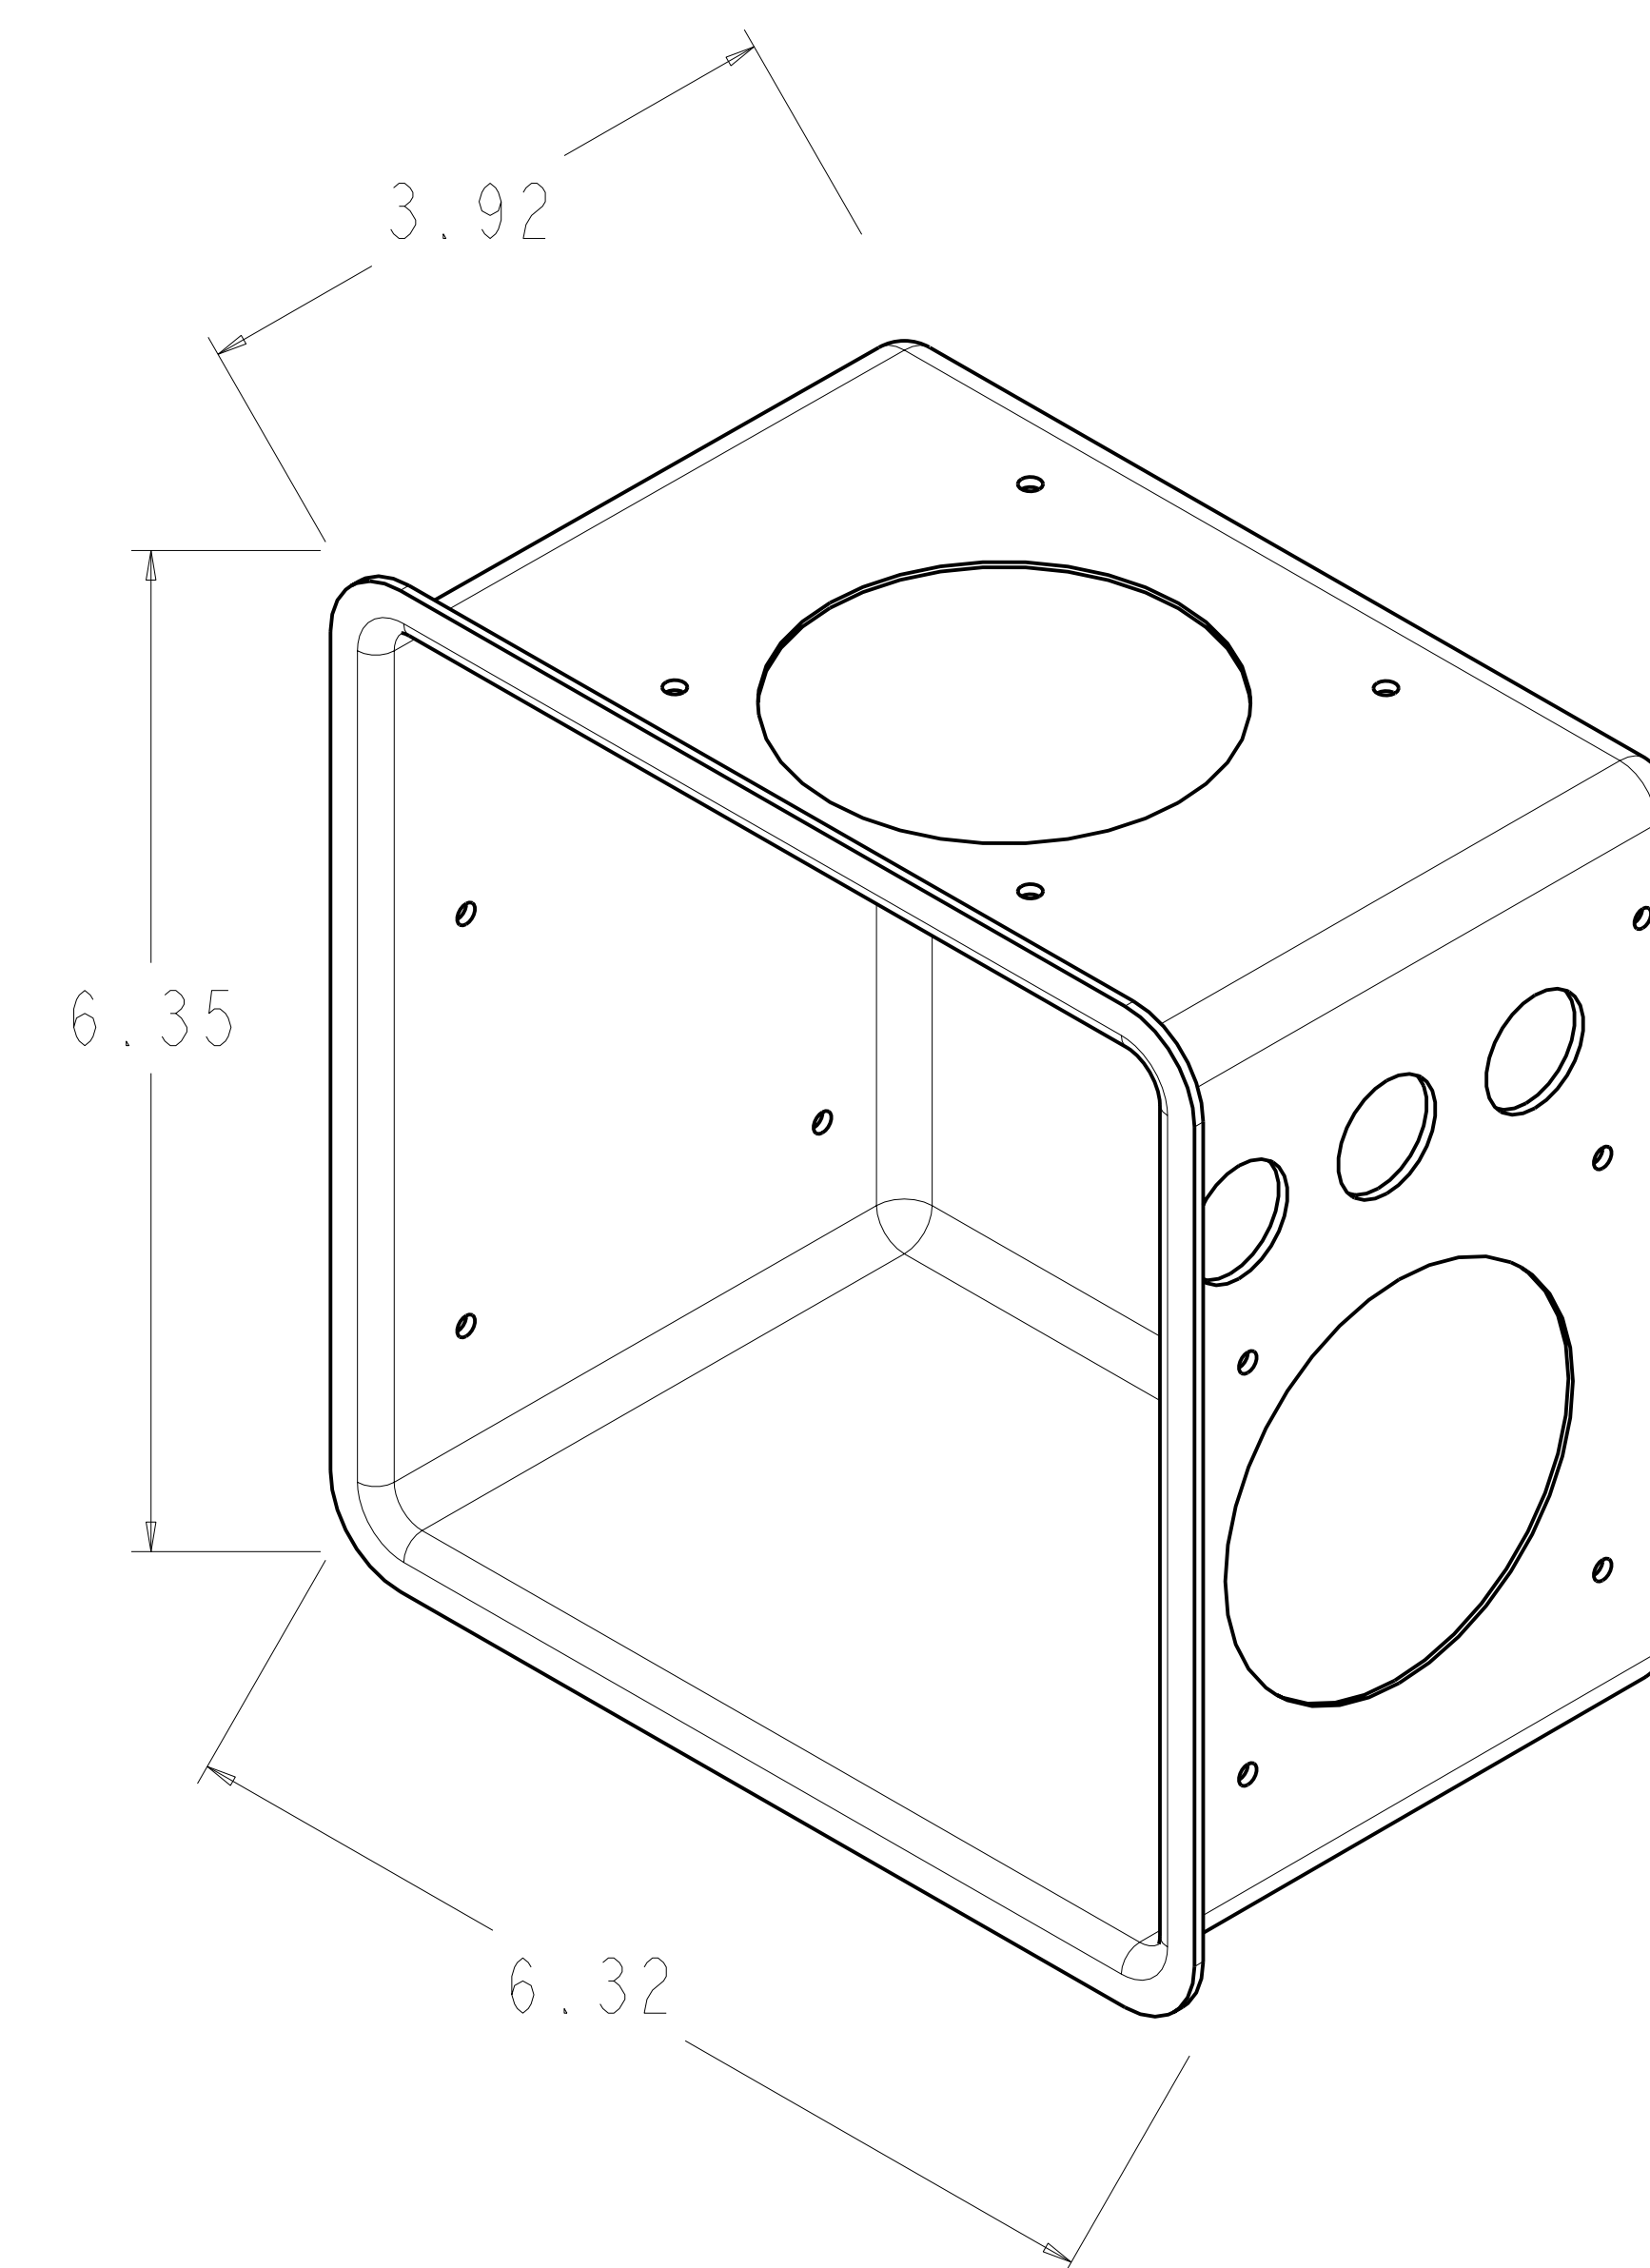

MODELS REPRESENTED	CFM	HP
06CC550	50.0	15
06CC565	68.3	20
06CC575	75.4	20
06CC899	99.0	30

* ALL DIMENSIONS SHOWN IN INCHES

SOLID MOUNT SPACER (4X)
30HR070-1071 AS SHOWN
SEE DETAIL ON SHEET 2

MODELS REPRESENTED	CFM	HP
06CC550	50.0	15
06CC565	68.3	20
06CC575	75.4	20
06CC899	99.0	30

* ALL DIMENSIONS SHOWN IN INCHES

**BOTTOM VIEW
MOUNTING BOLT PATTERN**

**SOLID MOUNT
30HR070_1071**

ELECTRICAL BOX