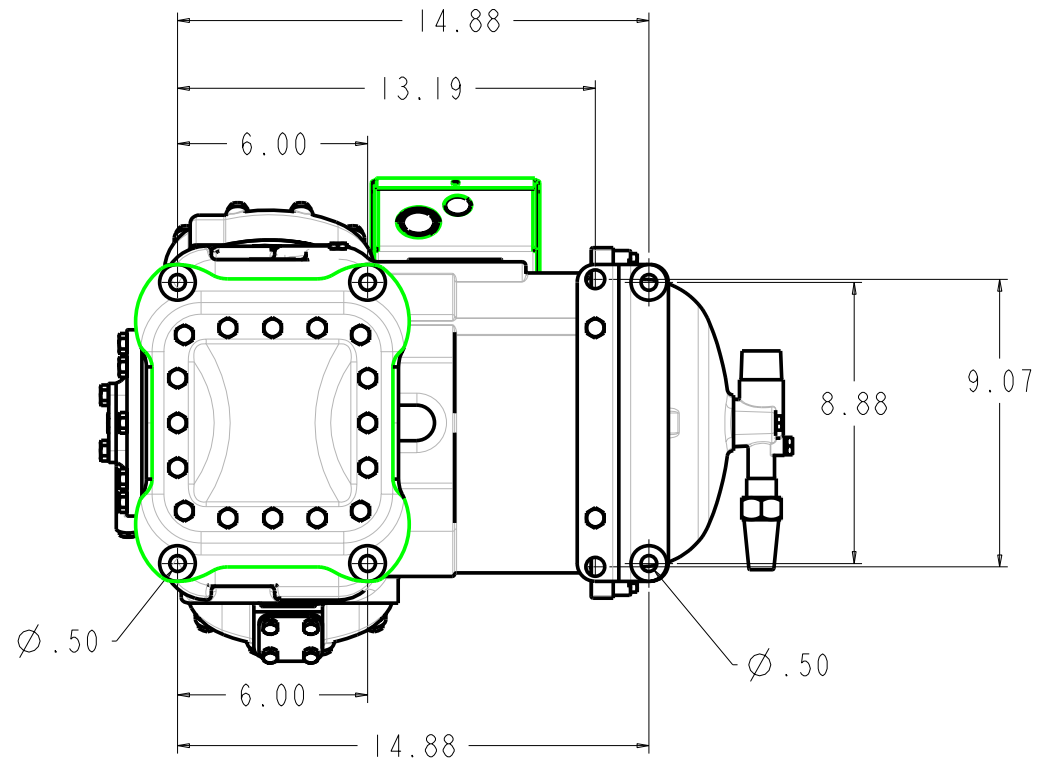

MODELS REPRESENTED	CFM	HP
06DM313	13.1	5.0
06DM316	15.9	5.0

* ALL DIMENSIONS SHOWN IN INCHES

MAX HEIGHT SUMMARY TABLE

UNLOADER	HEAD FAN	MAX HEIGHT(INCHES)
NONE	NO	16.06
ELECTRIC	NO	16.06
PRESSURE	NO	16.98

* MAXIMUM HEIGHT SHOWN FOR VARIOUS COMPRESSOR CONFIGURATIONS

* SEE ABOVE TABLE FOR OTHER COMPRESSOR CONFIGURATIONS

SOLID MOUNT SPACER (4X)
30HR070-1071 AS SHOWN
SEE DETAIL ON SHEET 2

MODELS REPRESENTED	CFM	HP
06DM313	13.1	5.0
06DM316	15.9	5.0

* ALL DIMENSIONS SHOWN IN INCHES

**BOTTOM VIEW
MOUNTING BOLT PATTERN**

SCALE 2.000

**30HR070-1071
SOLID MOUNT**

**ELECTRICAL BOX KNOCKOUT
SIZE COMBINATIONS**