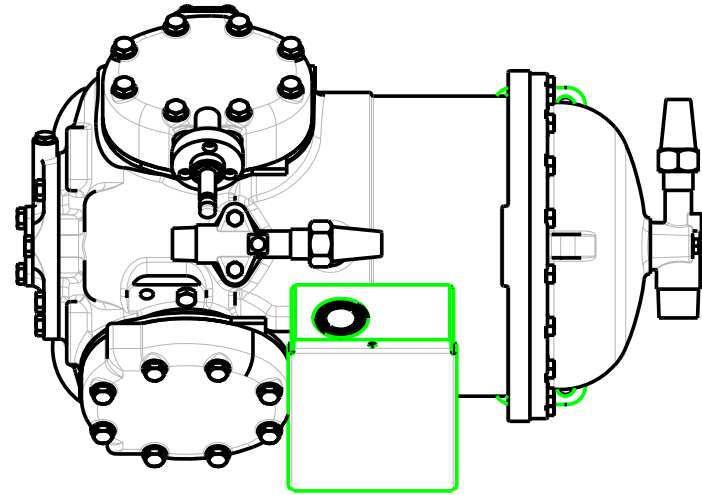

MODELS REPRESENTED	CFM	HP
06DM313	13.1	5.0
06DM316	15.9	5.0

* ALL DIMENSIONS SHOWN IN INCHES

MAX HEIGHT SUMMARY TABLE

UNLOADER	HEAD FAN	MAX HEIGHT(INCHES)
NONE	NO	16.06
ELECTRIC	NO	16.06
PRESSURE	NO	16.98

* MAXIMUM HEIGHT SHOWN FOR VARIOUS COMPRESSOR CONFIGURATIONS

* SEE ABOVE TABLE FOR OTHER COMPRESSOR CONFIGURATIONS

SOLID MOUNT SPACER (4X)
30HR070-1071 AS SHOWN
SEE DETAIL ON SHEET 2

MODELS REPRESENTED	CFM	HP
06DM313	13.1	5.0
06DM316	15.9	5.0

* ALL DIMENSIONS SHOWN IN INCHES

**BOTTOM VIEW
MOUNTING BOLT PATTERN**

SCALE 2.000

**30HR070-1071
SOLID MOUNT**

**ELECTRICAL BOX KNOCKOUT
SIZE COMBINATIONS**