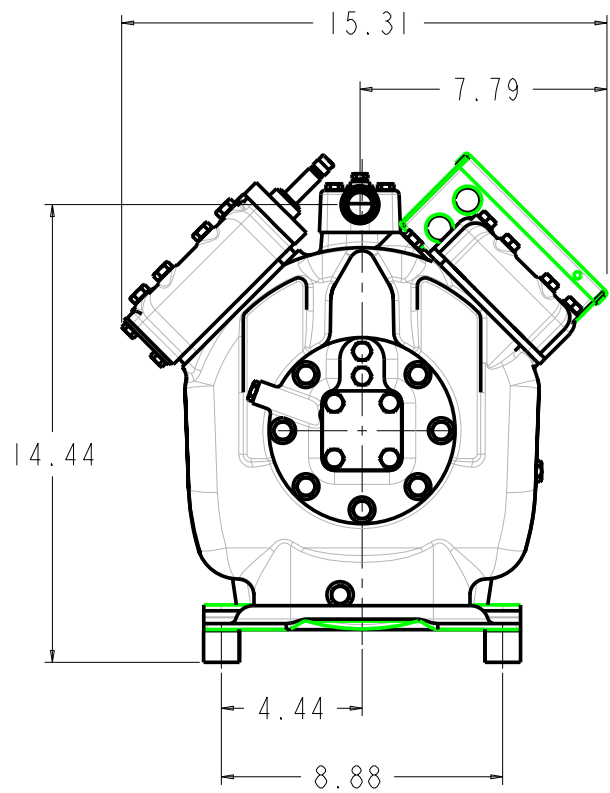

MODELS REPRESENTED	CFM	HP
06DM313	13.1	5.0
06DM316	15.9	5.0

* ALL DIMENSIONS SHOWN IN INCHES

MAX HEIGHT SUMMARY TABLE

UNLOADER	HEAD FAN	MAX HEIGHT(INCHES)
NONE	NO	16.06
ELECTRIC	NO	16.06
PRESSURE	NO	16.98

* MAXIMUM HEIGHT SHOWN FOR VARIOUS COMPRESSOR CONFIGURATIONS

* SEE ABOVE TABLE FOR OTHER COMPRESSOR CONFIGURATIONS

SOLID MOUNT SPACER (4X)
30HR070-1071 AS SHOWN
SEE DETAIL ON SHEET 2

MODELS REPRESENTED	CFM	HP
06DM313	13.1	5.0
06DM316	15.9	5.0

* ALL DIMENSIONS SHOWN IN INCHES

**BOTTOM VIEW
MOUNTING BOLT PATTERN**

SCALE 2.000

**30HR070-1071
SOLID MOUNT**

**ELECTRICAL BOX KNOCKOUT
SIZE COMBINATIONS**