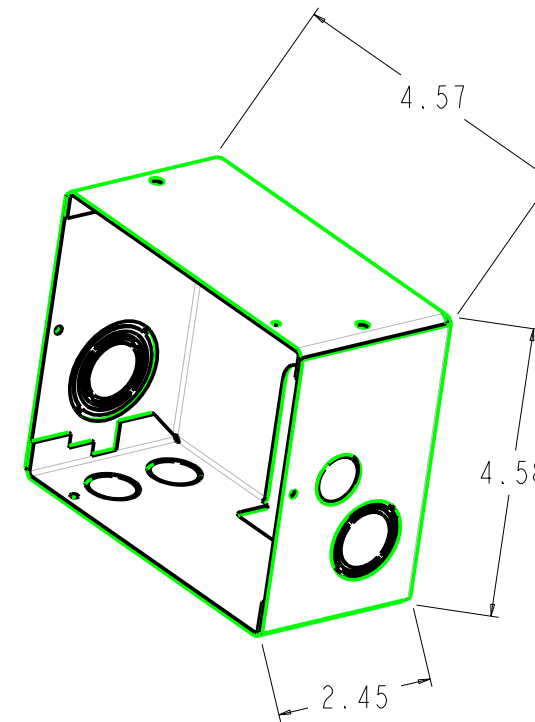

* ALL DIMENSIONS SHOWN IN INCHES

**BOTTOM VIEW
MOUNTING BOLT PATTERN**

SCALE 2.000

**30HR070-1071
SOLID MOUNT**

**ELECTRICAL BOX KNOCKOUT
SIZE COMBINATIONS**