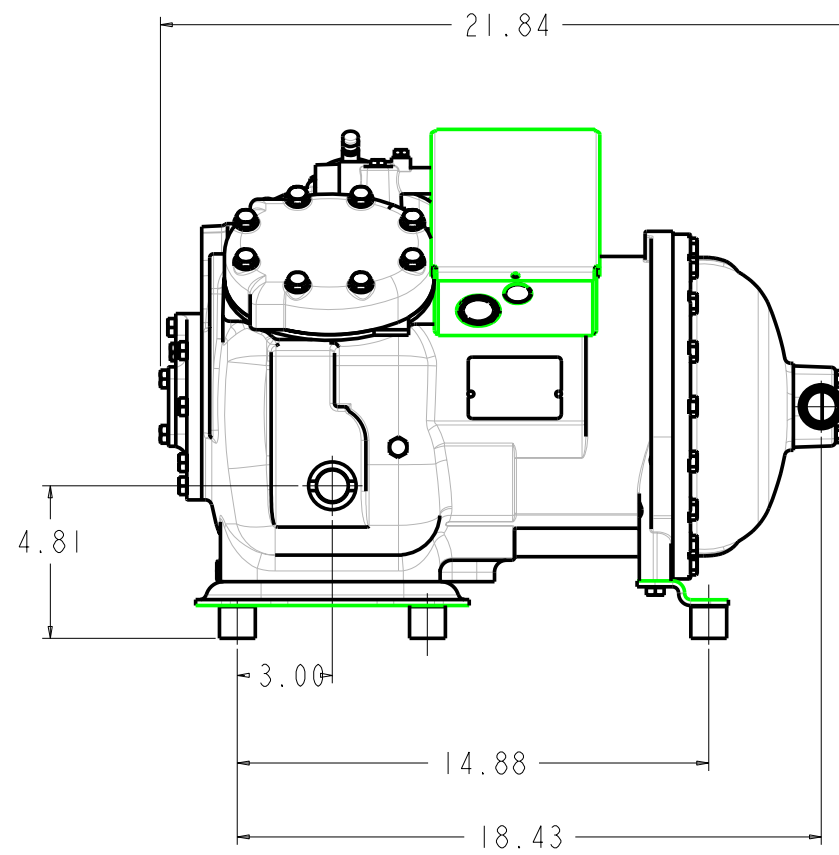

MODELS REPRESENTED	CFM	HP
06DM313	13.1	5.0
06DM316	15.9	5.0

* ALL DIMENSIONS SHOWN IN INCHES

MAX HEIGHT SUMMARY TABLE

UNLOADER	HEAD FAN	MAX HEIGHT(INCHES)
NONE	NO	16.06
ELECTRIC	NO	16.06
PRESSURE	NO	16.98

* MAXIMUM HEIGHT SHOWN FOR VARIOUS COMPRESSOR CONFIGURATIONS

* SEE ABOVE TABLE FOR OTHER COMPRESSOR CONFIGURATIONS

SOLID MOUNT SPACER (4X)
30HR070-1071 AS SHOWN
SEE DETAIL ON SHEET 2

MODELS REPRESENTED	CFM	HP
06DM313	13.1	5.0
06DM316	15.9	5.0

* ALL DIMENSIONS SHOWN IN INCHES

**BOTTOM VIEW
MOUNTING BOLT PATTERN**

SCALE 2.000

**30HR070-1071
SOLID MOUNT**

**ELECTRICAL BOX KNOCKOUT
SIZE COMBINATIONS**