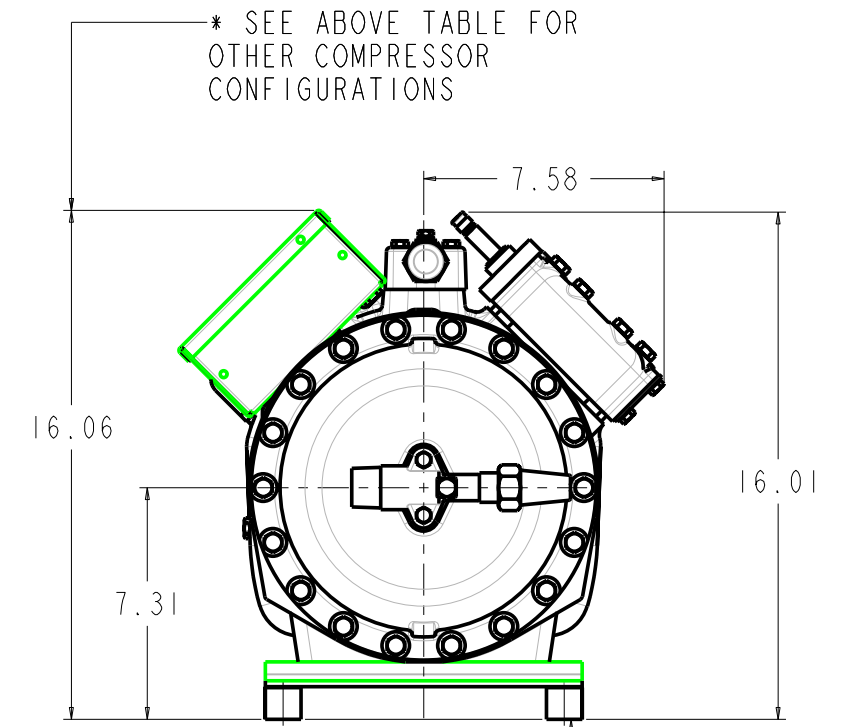

MODELS REPRESENTED	CFM	HP
06DM313	13.1	5.0
06DM316	15.9	5.0

* ALL DIMENSIONS SHOWN IN INCHES

MAX HEIGHT SUMMARY TABLE

UNLOADER	HEAD FAN	MAX HEIGHT(INCHES)
NONE	NO	16.06
ELECTRIC	NO	16.06
PRESSURE	NO	16.98

* MAXIMUM HEIGHT SHOWN FOR VARIOUS COMPRESSOR CONFIGURATIONS

* SEE ABOVE TABLE FOR OTHER COMPRESSOR CONFIGURATIONS

SOLID MOUNT SPACER (4X)
30HR070-1071 AS SHOWN
SEE DETAIL ON SHEET 2

MODELS REPRESENTED	CFM	HP
06DM313	13.1	5.0
06DM316	15.9	5.0

* ALL DIMENSIONS SHOWN IN INCHES

**BOTTOM VIEW
MOUNTING BOLT PATTERN**

SCALE 2.000

**30HR070-1071
SOLID MOUNT**

**ELECTRICAL BOX KNOCKOUT
SIZE COMBINATIONS**