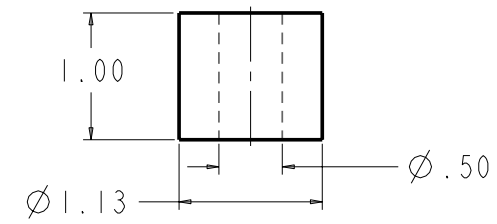

* MAXIMUM HEIGHT SHOWN FOR VARIOUS COMPRESSOR CONFIGURATIONS

* SEE ABOVE TABLE FOR OTHER COMPRESSOR CONFIGURATIONS

SOLID MOUNT SPACER (4X)
30HR070-1071 AS SHOWN
SEE DETAIL ON SHEET 2

MODELS REPRESENTED	CFM	HP
06DM313	13.1	5.0
06DM316	15.9	5.0

* ALL DIMENSIONS SHOWN IN INCHES

**BOTTOM VIEW
MOUNTING BOLT PATTERN**

SCALE 2.000

**30HR070-1071
SOLID MOUNT**

**ELECTRICAL BOX KNOCKOUT
SIZE COMBINATIONS**