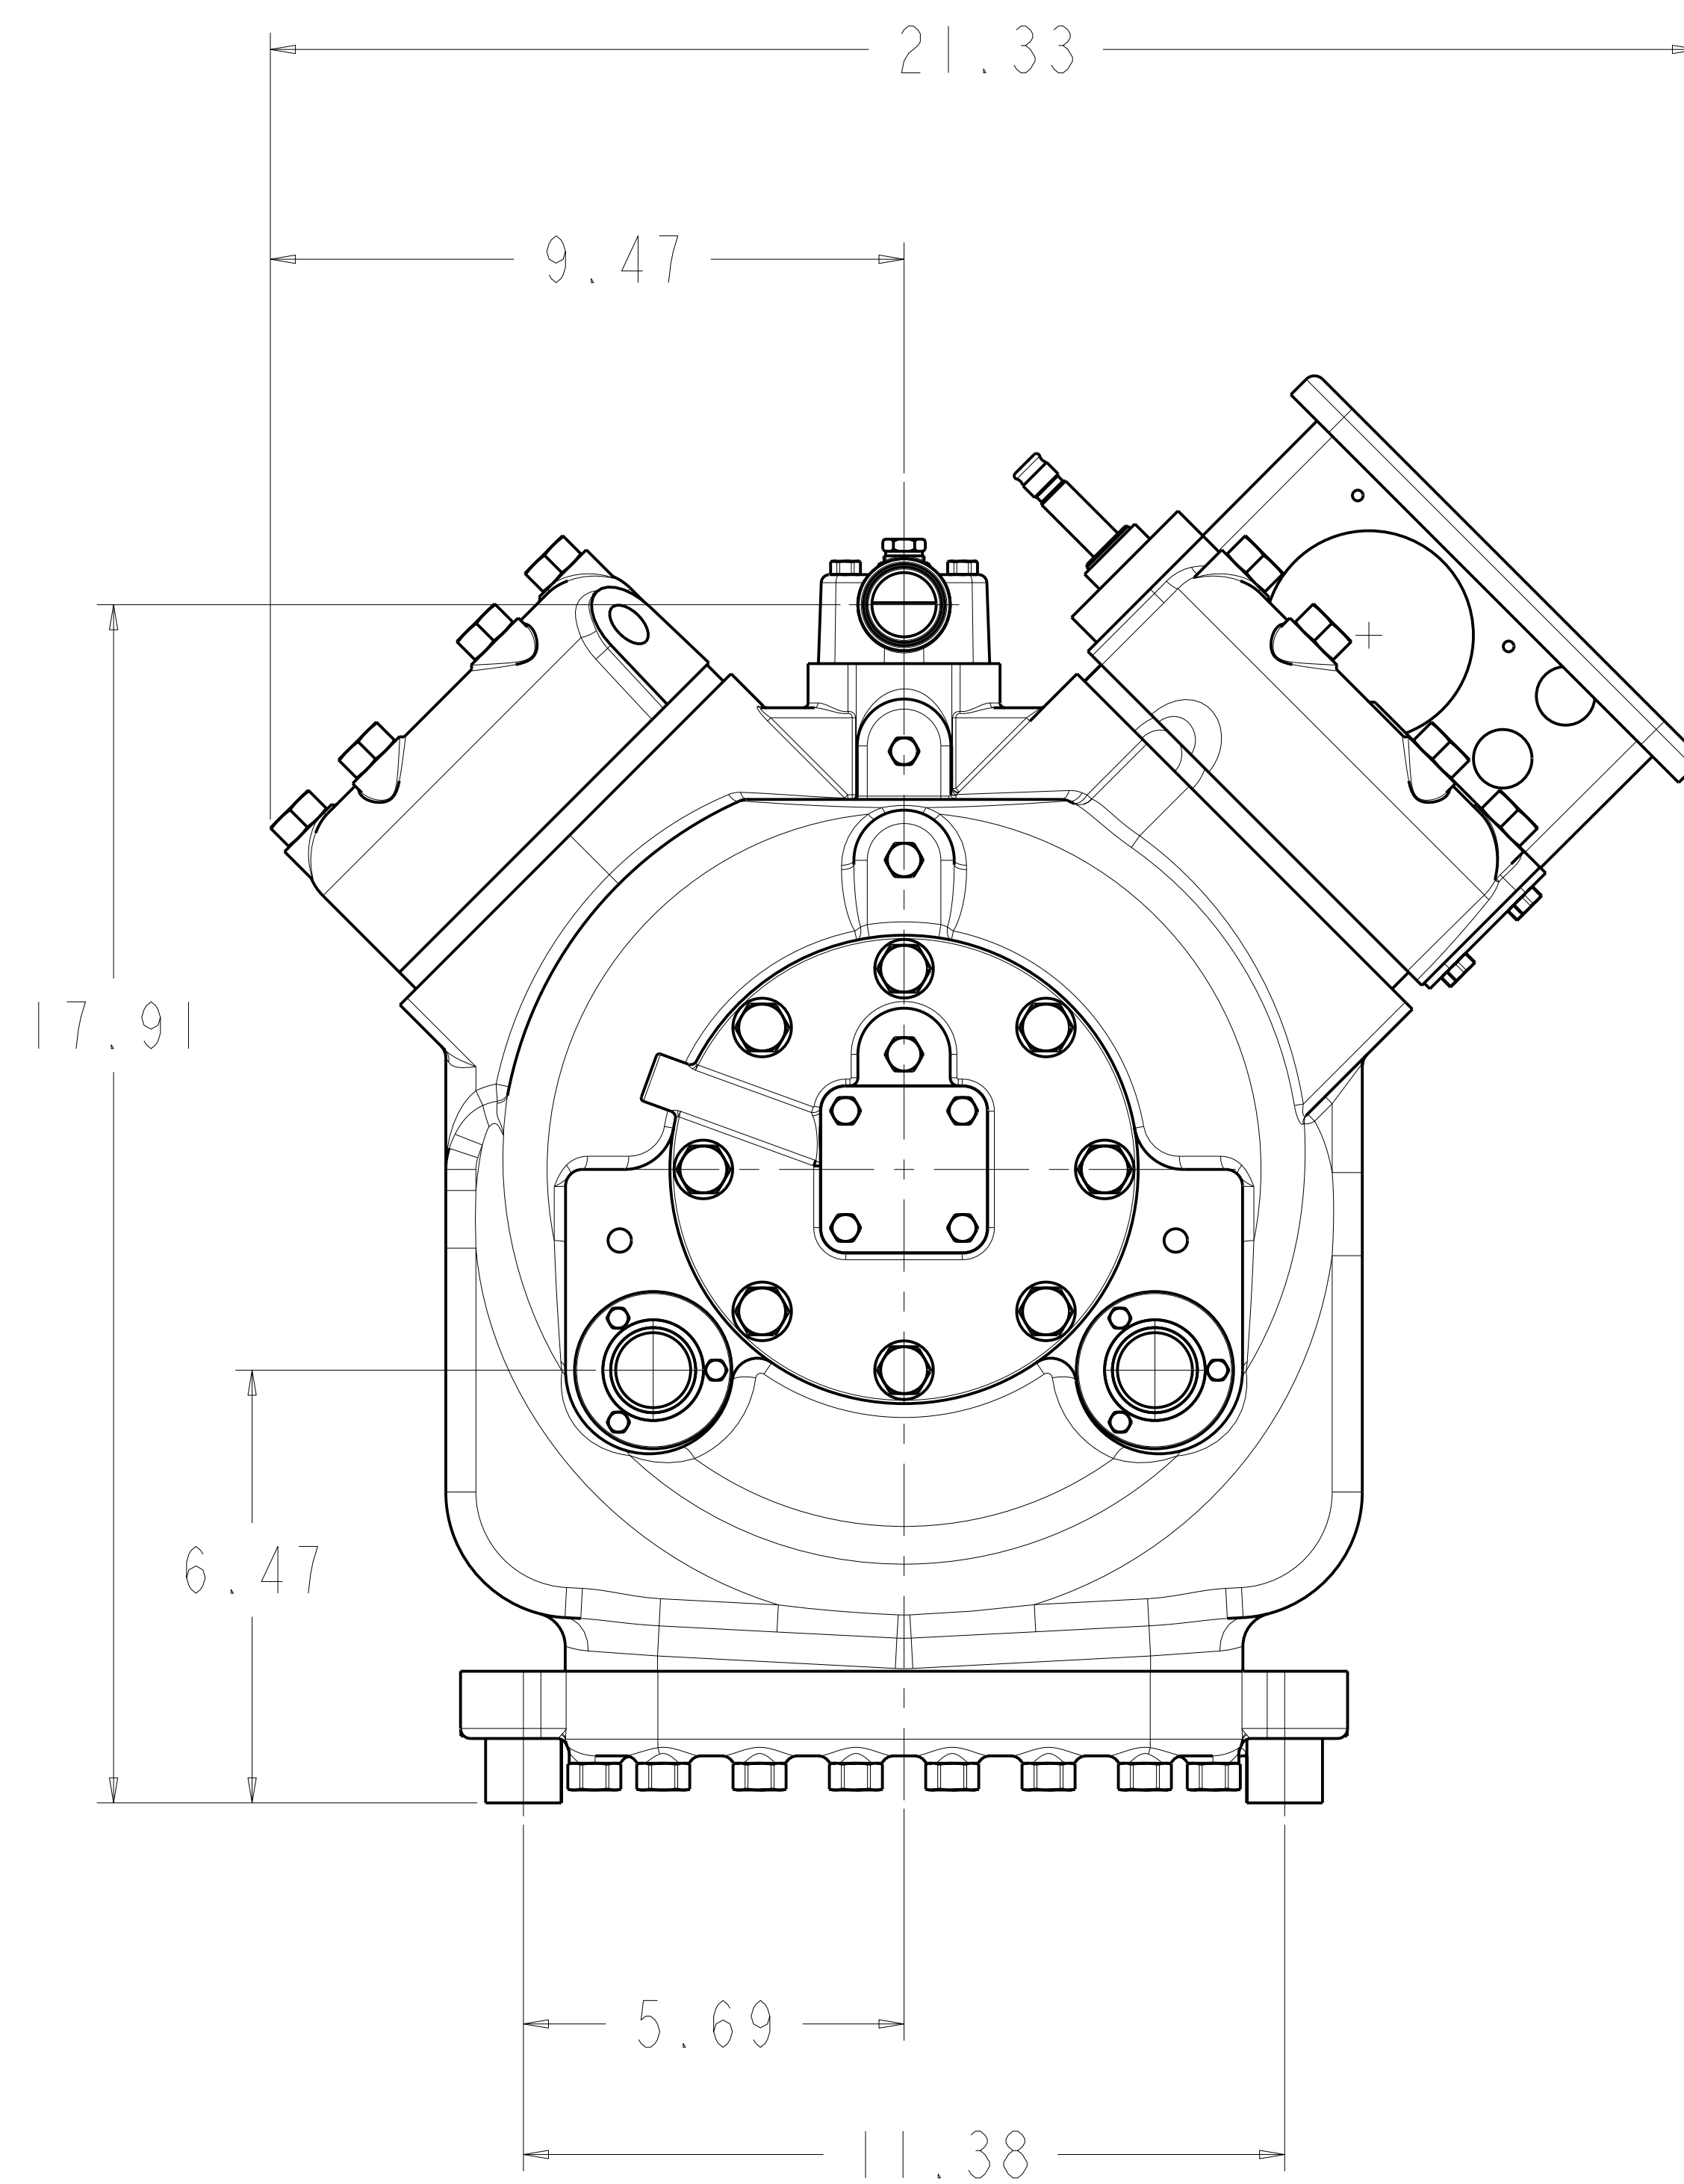

MODELS REPRESENTED	CFM	HP
06EA550	50.3	20

* ALL DIMENSIONS SHOWN IN INCHES

MAX HEIGHT SUMMARY TABLE

UNLOADER	HEAD FAN	MAX HEIGHT(INCHES)
NONE	NO	21.33
ELECTRIC	NO	21.33
PRESSURE	NO	21.37

* MAXIMUM HEIGHT SHOWN FOR VARIOUS COMPRESSOR CONFIGURATIONS

* SEE ABOVE TABLE FOR OTHER COMPRESSOR CONFIGURATION

MODELS REPRESENTED	CFM	HP
06EA550	50.3	20

* ALL DIMENSIONS SHOWN IN INCHES

**BOTTOM VIEW
MOUNTING BOLT PATTERN**

SCALE 2.000
**SOLID MOUNT
30HR070_1071**

ELECTRICAL BOX