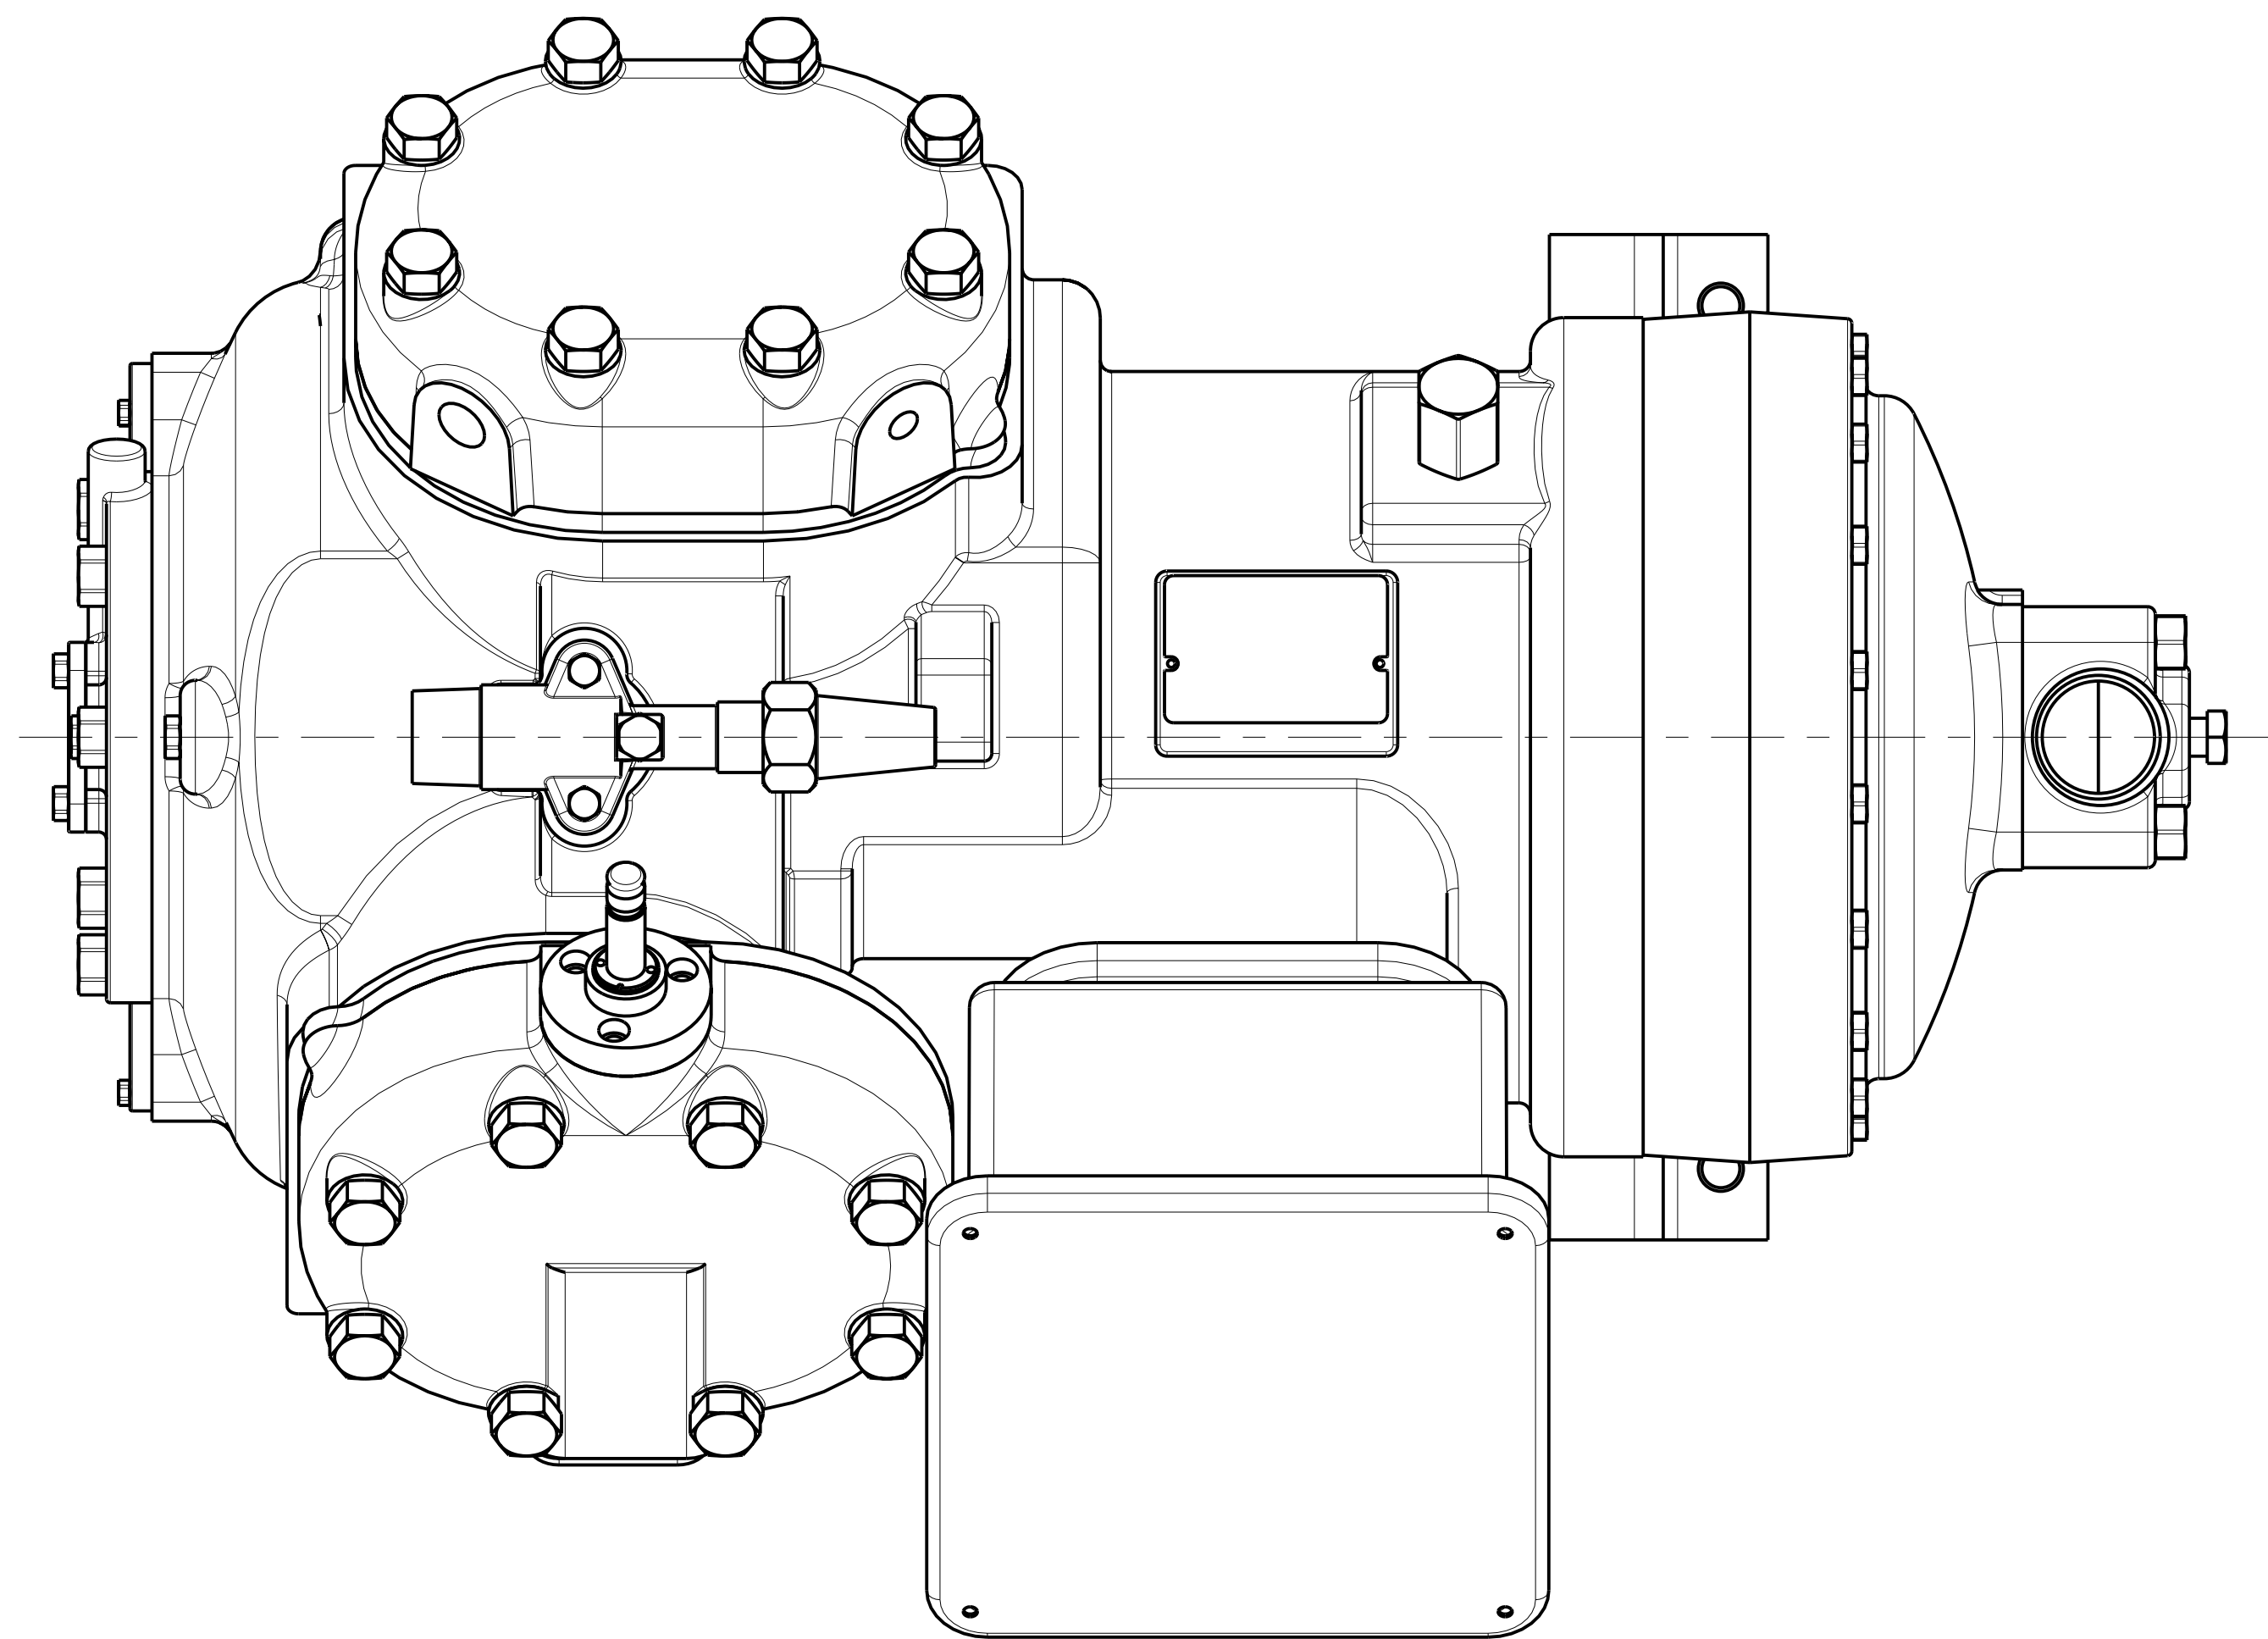

MODELS REPRESENTED	CFM	HP
06EA550	50.3	20

* ALL DIMENSIONS SHOWN IN INCHES

MAX HEIGHT SUMMARY TABLE

UNLOADER	HEAD FAN	MAX HEIGHT(INCHES)
NONE	NO	21.33
ELECTRIC	NO	21.33
PRESSURE	NO	21.37

* MAXIMUM HEIGHT SHOWN FOR VARIOUS COMPRESSOR CONFIGURATIONS

* SEE ABOVE TABLE FOR OTHER COMPRESSOR CONFIGURATION

MODELS REPRESENTED	CFM	HP
06EA550	50.3	20

* ALL DIMENSIONS SHOWN IN INCHES

**BOTTOM VIEW
MOUNTING BOLT PATTERN**

SCALE 2.000
**SOLID MOUNT
30HR070_1071**

ELECTRICAL BOX