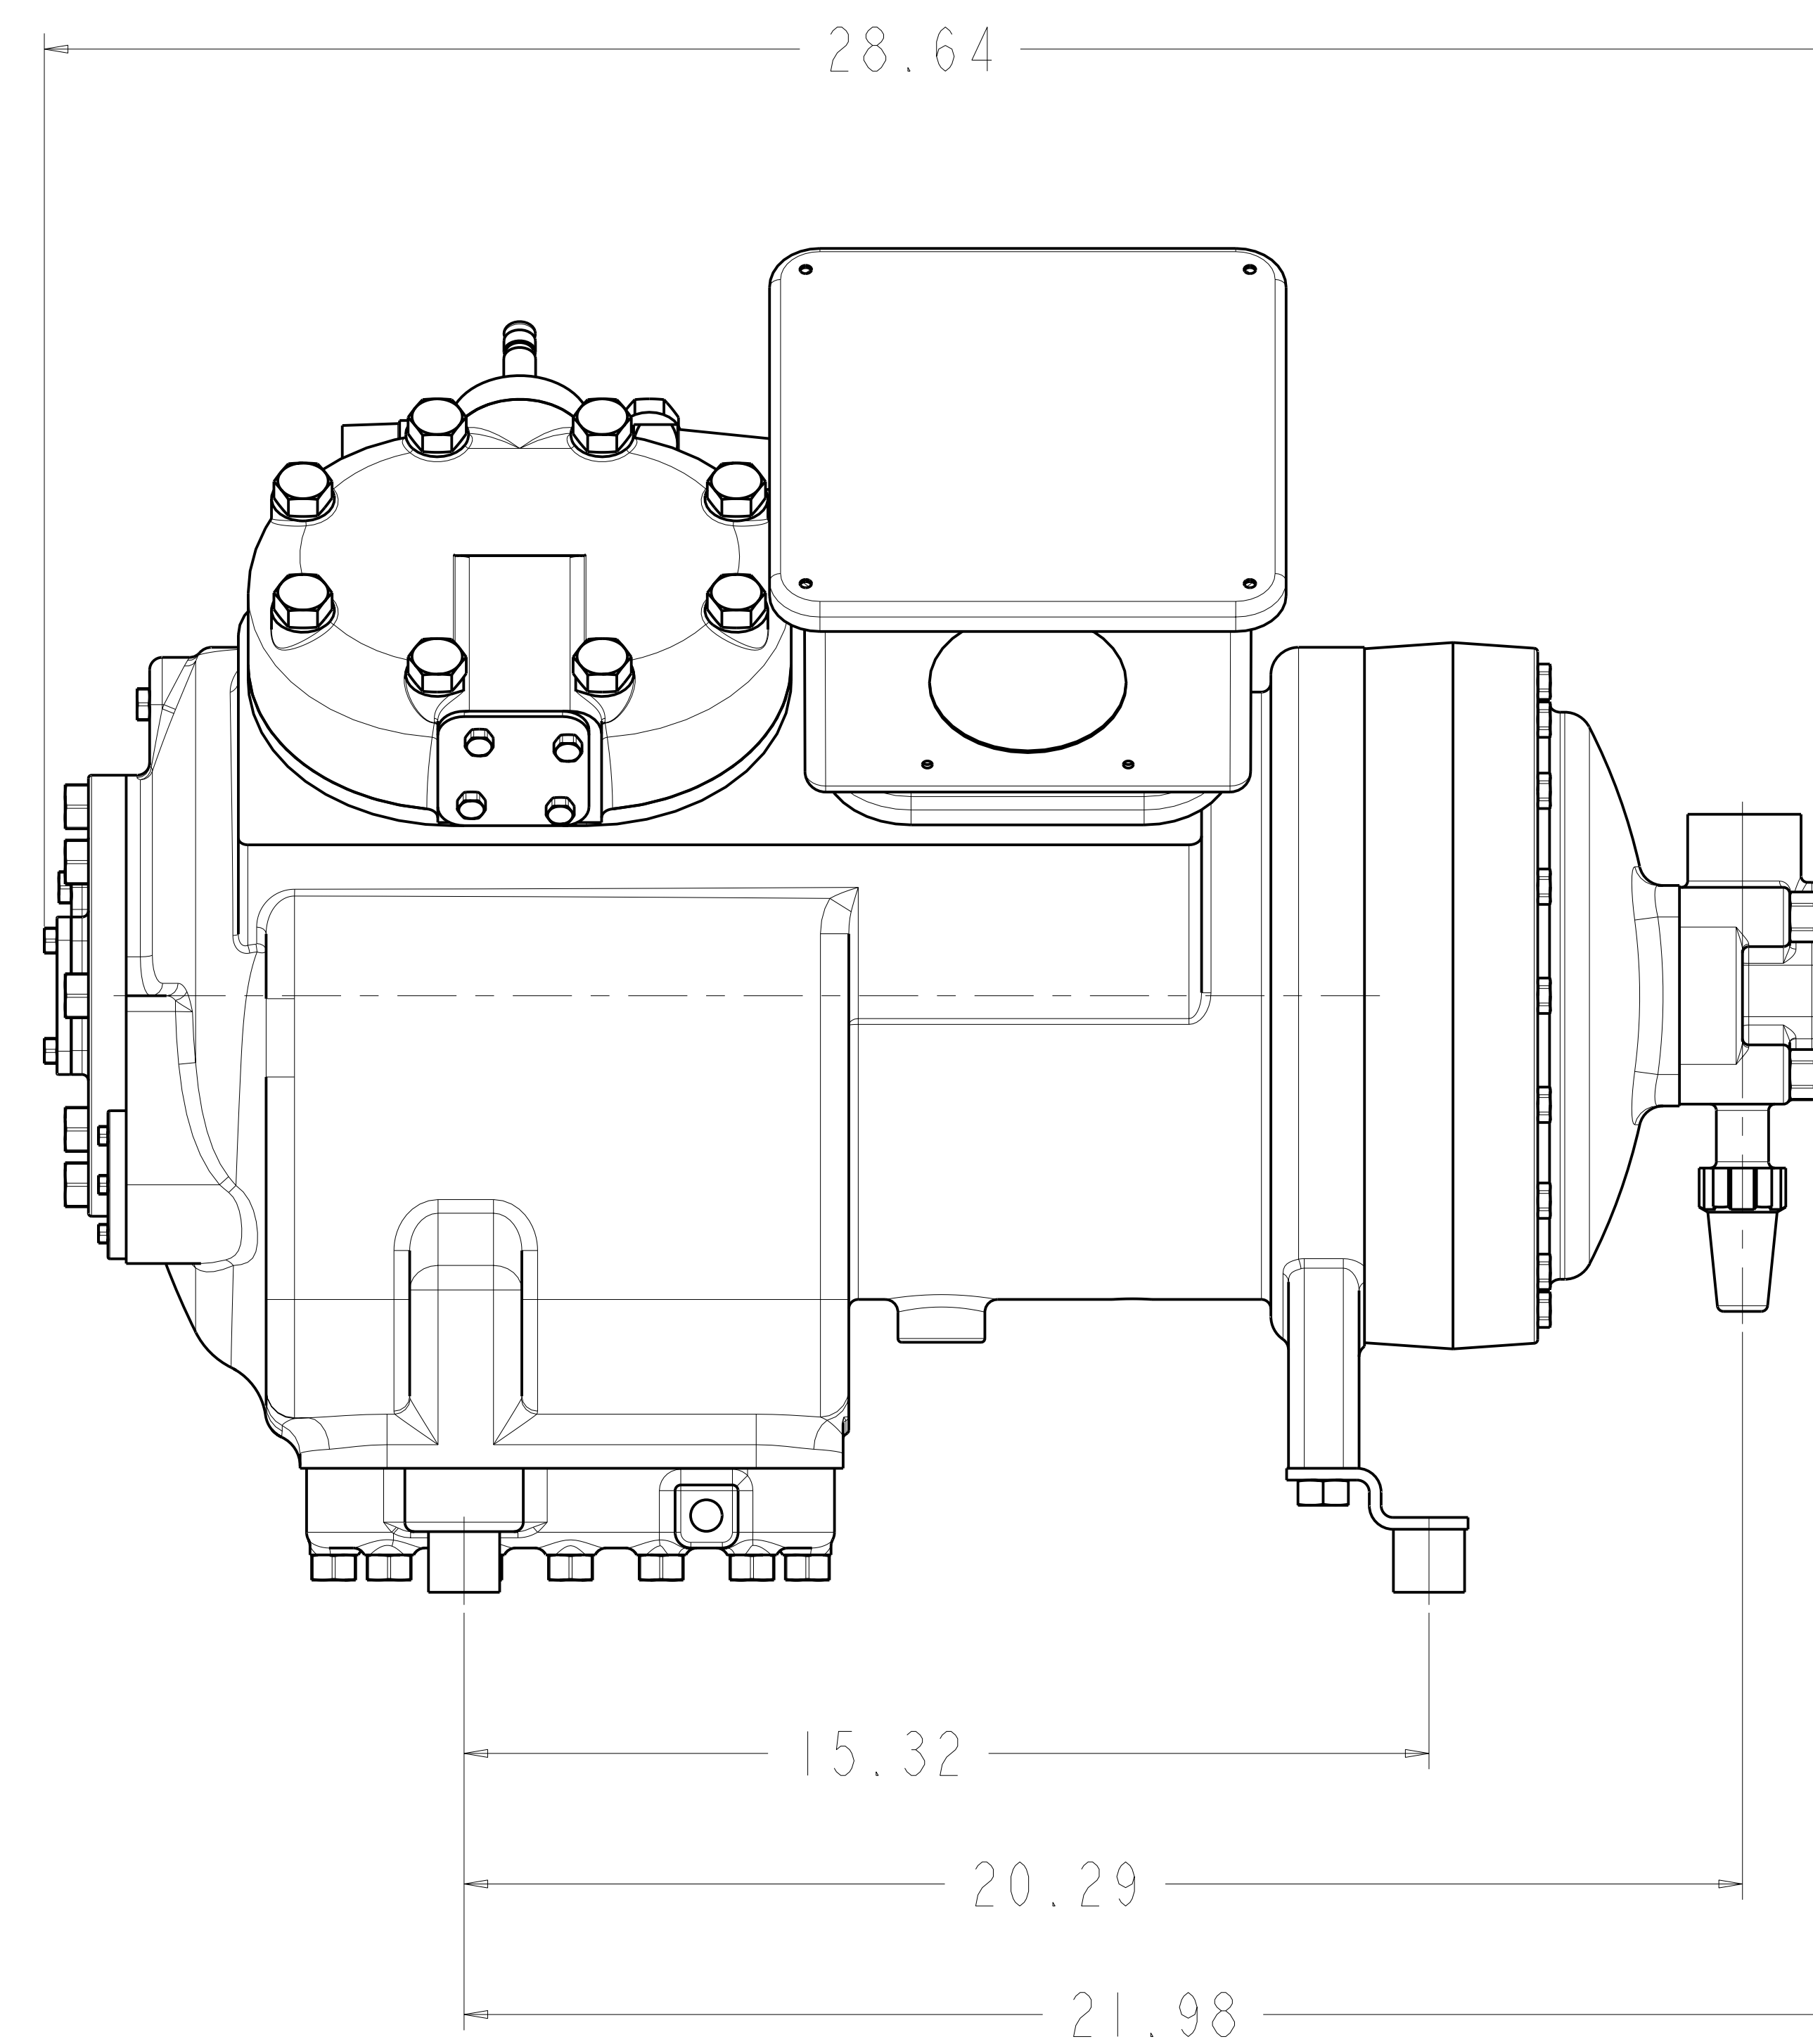

MODELS REPRESENTED	CFM	HP
06EA550	50.3	20

* ALL DIMENSIONS SHOWN IN INCHES

MAX HEIGHT SUMMARY TABLE

UNLOADER	HEAD FAN	MAX HEIGHT(INCHES)
NONE	NO	21.33
ELECTRIC	NO	21.33
PRESSURE	NO	21.37

* MAXIMUM HEIGHT SHOWN FOR VARIOUS COMPRESSOR CONFIGURATIONS

* SEE ABOVE TABLE FOR OTHER COMPRESSOR CONFIGURATION

MODELS REPRESENTED	CFM	HP
06EA550	50.3	20

* ALL DIMENSIONS SHOWN IN INCHES

**BOTTOM VIEW
MOUNTING BOLT PATTERN**

SCALE 2.000
**SOLID MOUNT
30HR070_1071**

ELECTRICAL BOX