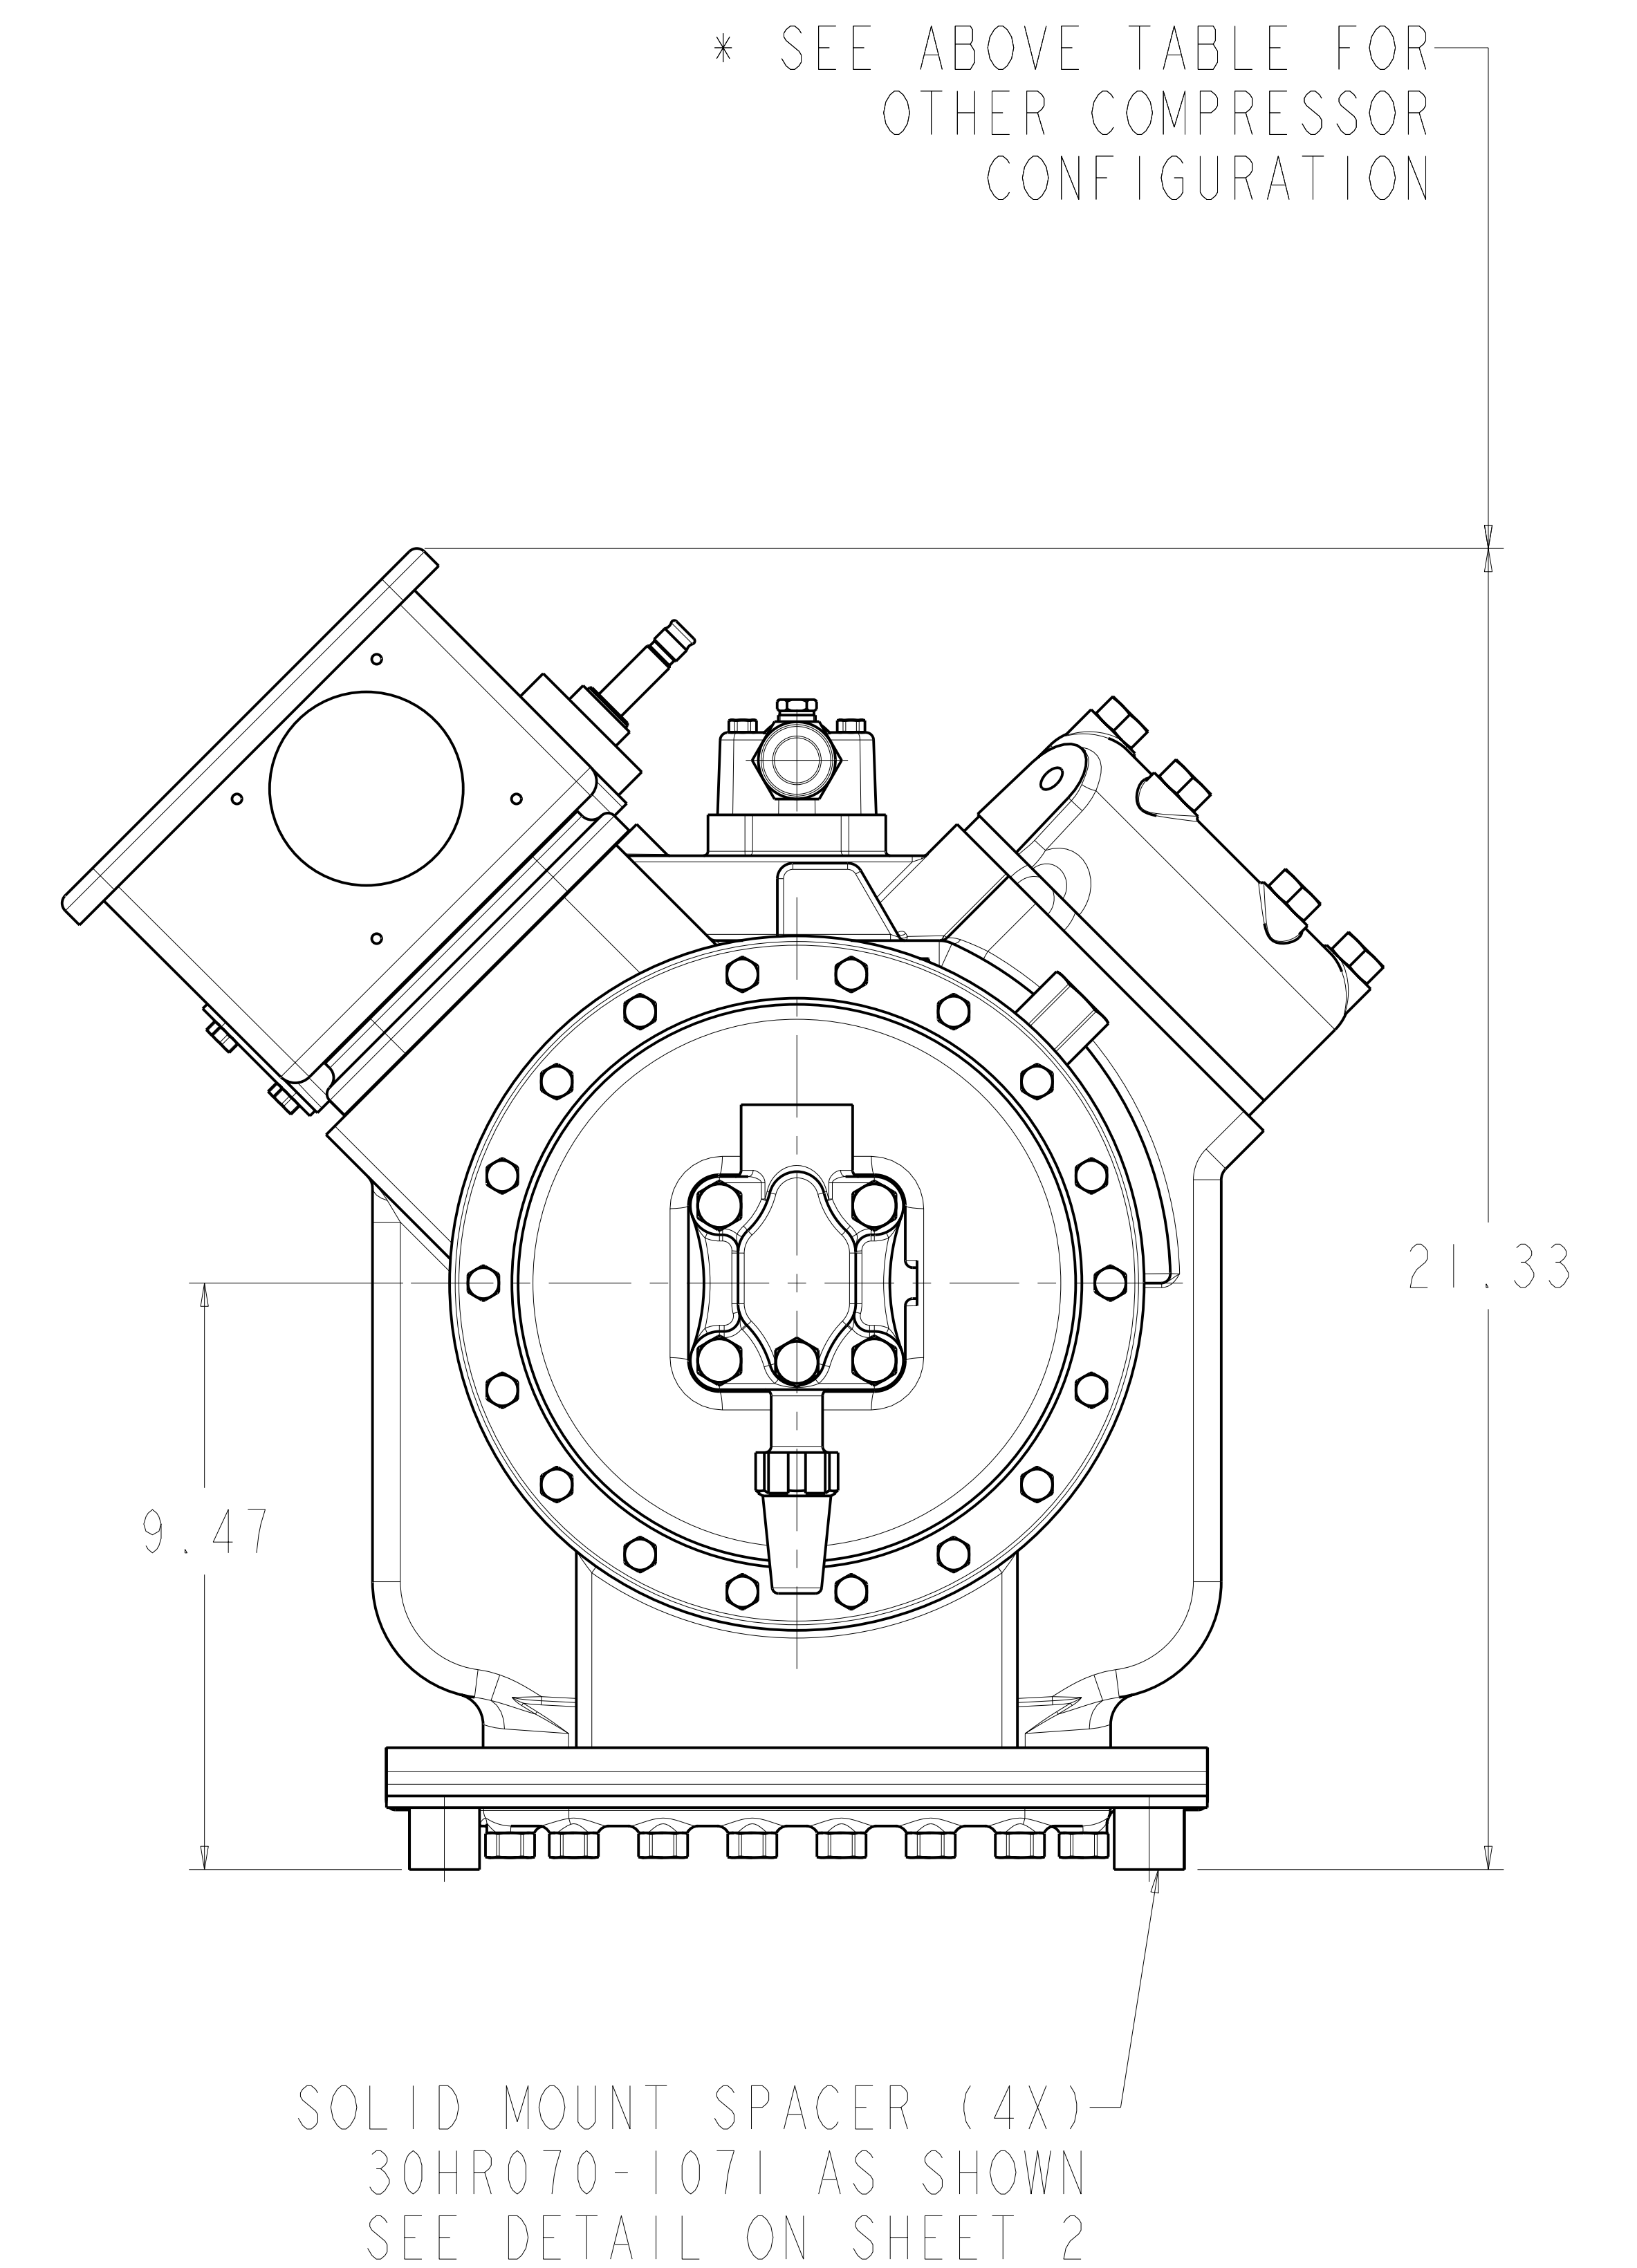

MODELS REPRESENTED	CFM	HP
06EA550	50.3	20

* ALL DIMENSIONS SHOWN IN INCHES

MAX HEIGHT SUMMARY TABLE

UNLOADER	HEAD FAN	MAX HEIGHT(INCHES)
NONE	NO	21.33
ELECTRIC	NO	21.33
PRESSURE	NO	21.37

* MAXIMUM HEIGHT SHOWN FOR VARIOUS COMPRESSOR CONFIGURATIONS

* SEE ABOVE TABLE FOR OTHER COMPRESSOR CONFIGURATION

MODELS REPRESENTED	CFM	HP
06EA550	50.3	20

* ALL DIMENSIONS SHOWN IN INCHES

**BOTTOM VIEW
MOUNTING BOLT PATTERN**

SCALE 2.000
**SOLID MOUNT
30HR070_1071**

ELECTRICAL BOX