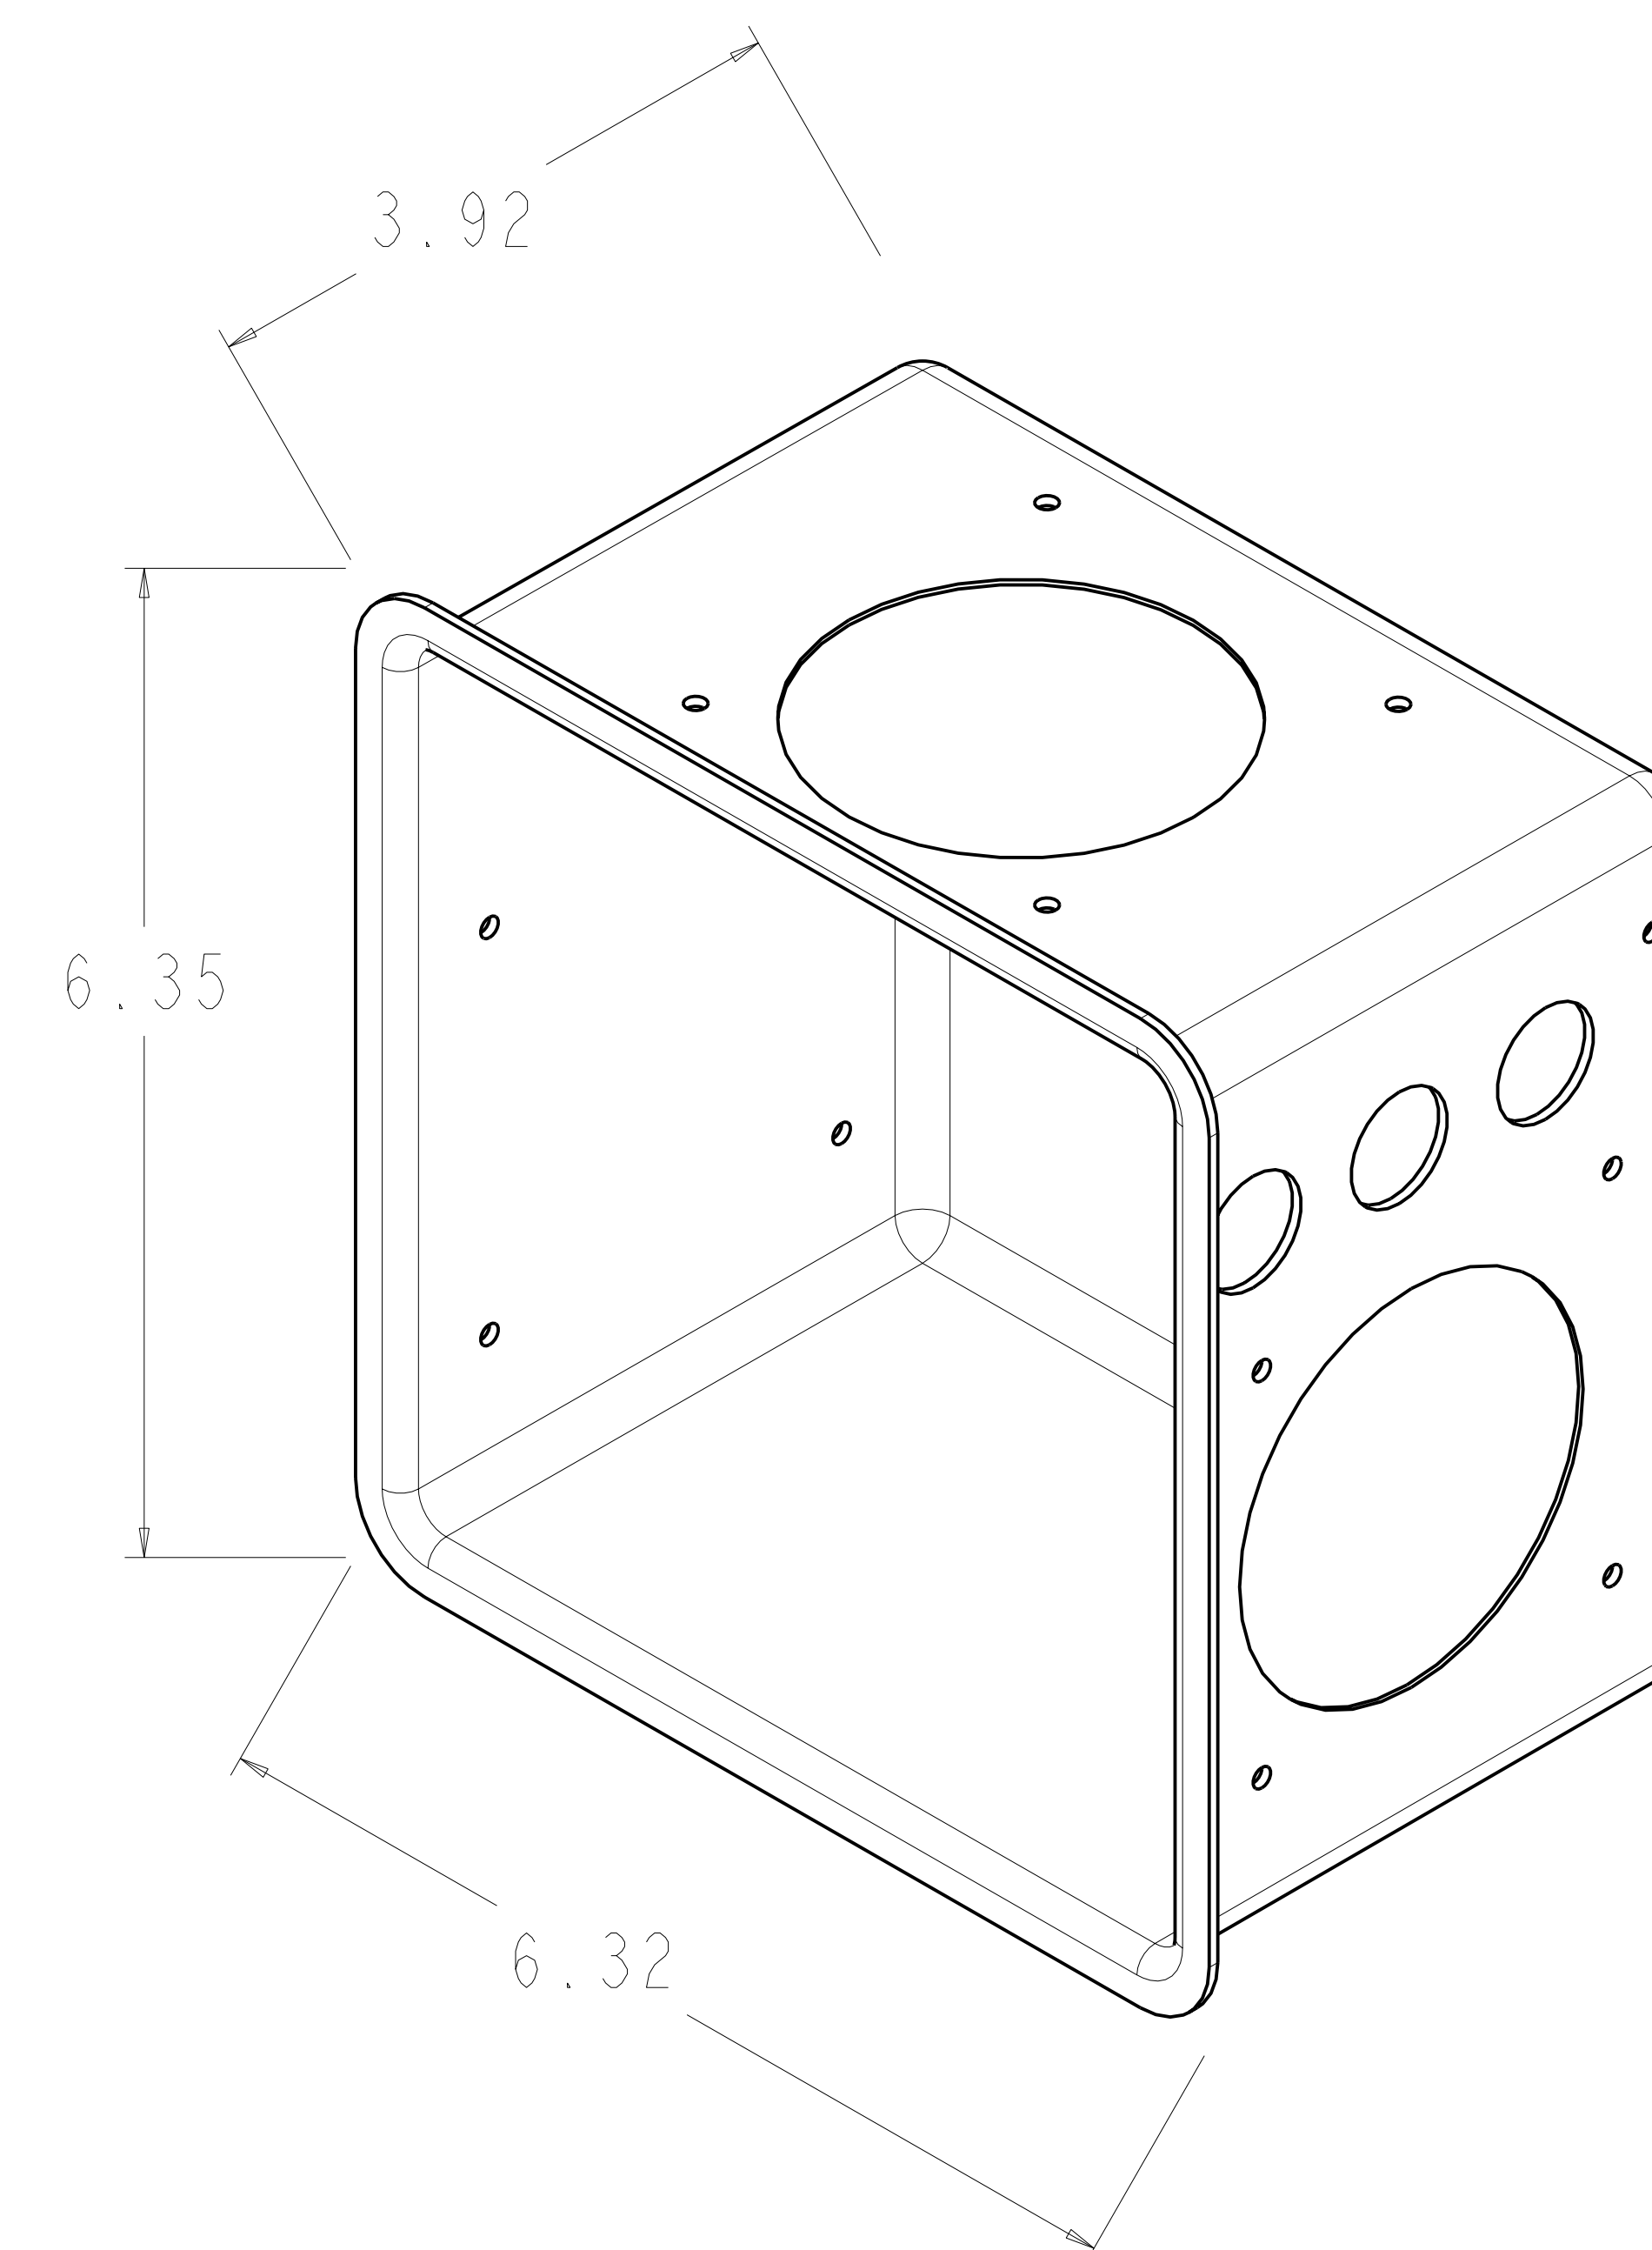

MODELS REPRESENTED	CFM	HP
06EA550	50.3	20

* ALL DIMENSIONS SHOWN IN INCHES

MAX HEIGHT SUMMARY TABLE

UNLOADER	HEAD FAN	MAX HEIGHT(INCHES)
NONE	NO	21.33
ELECTRIC	NO	21.33
PRESSURE	NO	21.37

* MAXIMUM HEIGHT SHOWN FOR VARIOUS COMPRESSOR CONFIGURATIONS

* SEE ABOVE TABLE FOR OTHER COMPRESSOR CONFIGURATION

MODELS REPRESENTED	CFM	HP
06EA550	50.3	20

* ALL DIMENSIONS SHOWN IN INCHES

**BOTTOM VIEW
MOUNTING BOLT PATTERN**

SCALE 2.000
**SOLID MOUNT
30HR070_1071**

ELECTRICAL BOX