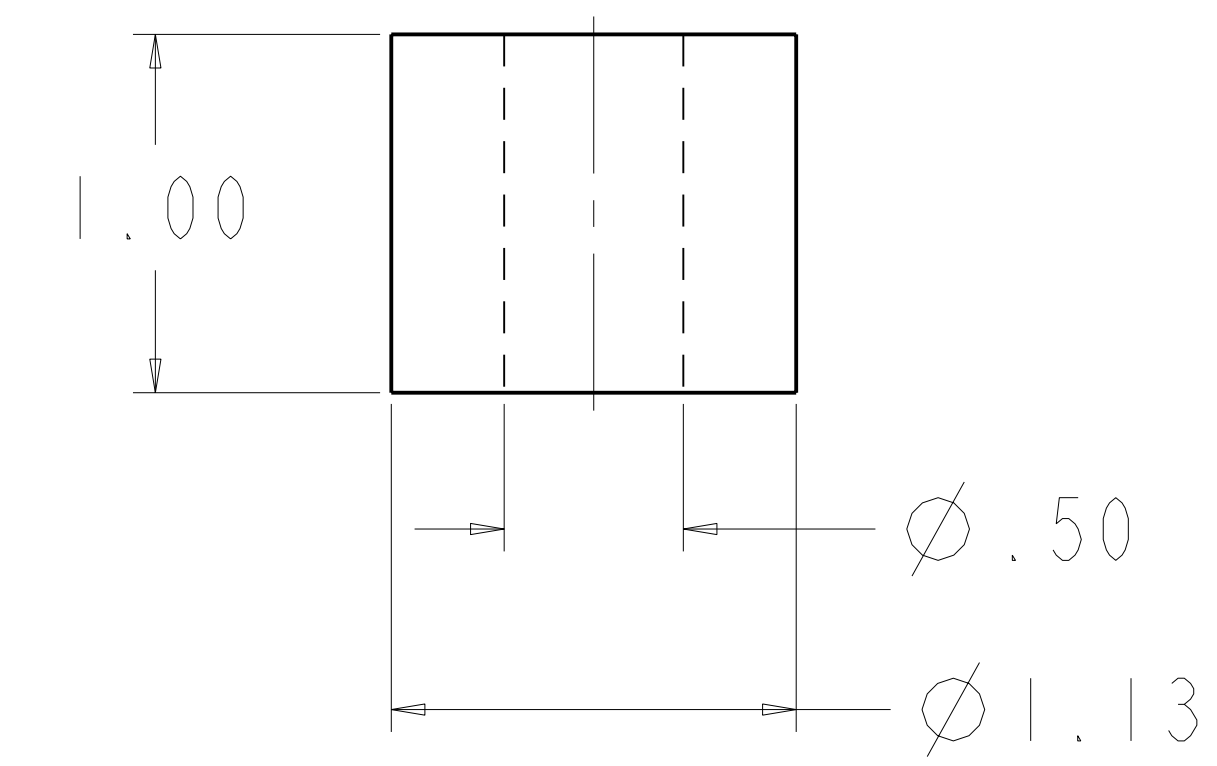

MODELS REPRESENTED	CFM	HP
06EA550	50.3	20

* ALL DIMENSIONS SHOWN IN INCHES

MAX HEIGHT SUMMARY TABLE

UNLOADER	HEAD FAN	MAX HEIGHT(INCHES)
NONE	NO	21.33
ELECTRIC	NO	21.33
PRESSURE	NO	21.37

* MAXIMUM HEIGHT SHOWN FOR VARIOUS COMPRESSOR CONFIGURATIONS

* SEE ABOVE TABLE FOR OTHER COMPRESSOR CONFIGURATION

MODELS REPRESENTED	CFM	HP
06EA550	50.3	20

* ALL DIMENSIONS SHOWN IN INCHES

**BOTTOM VIEW
MOUNTING BOLT PATTERN**

SCALE 2.000
**SOLID MOUNT
30HR070_1071**