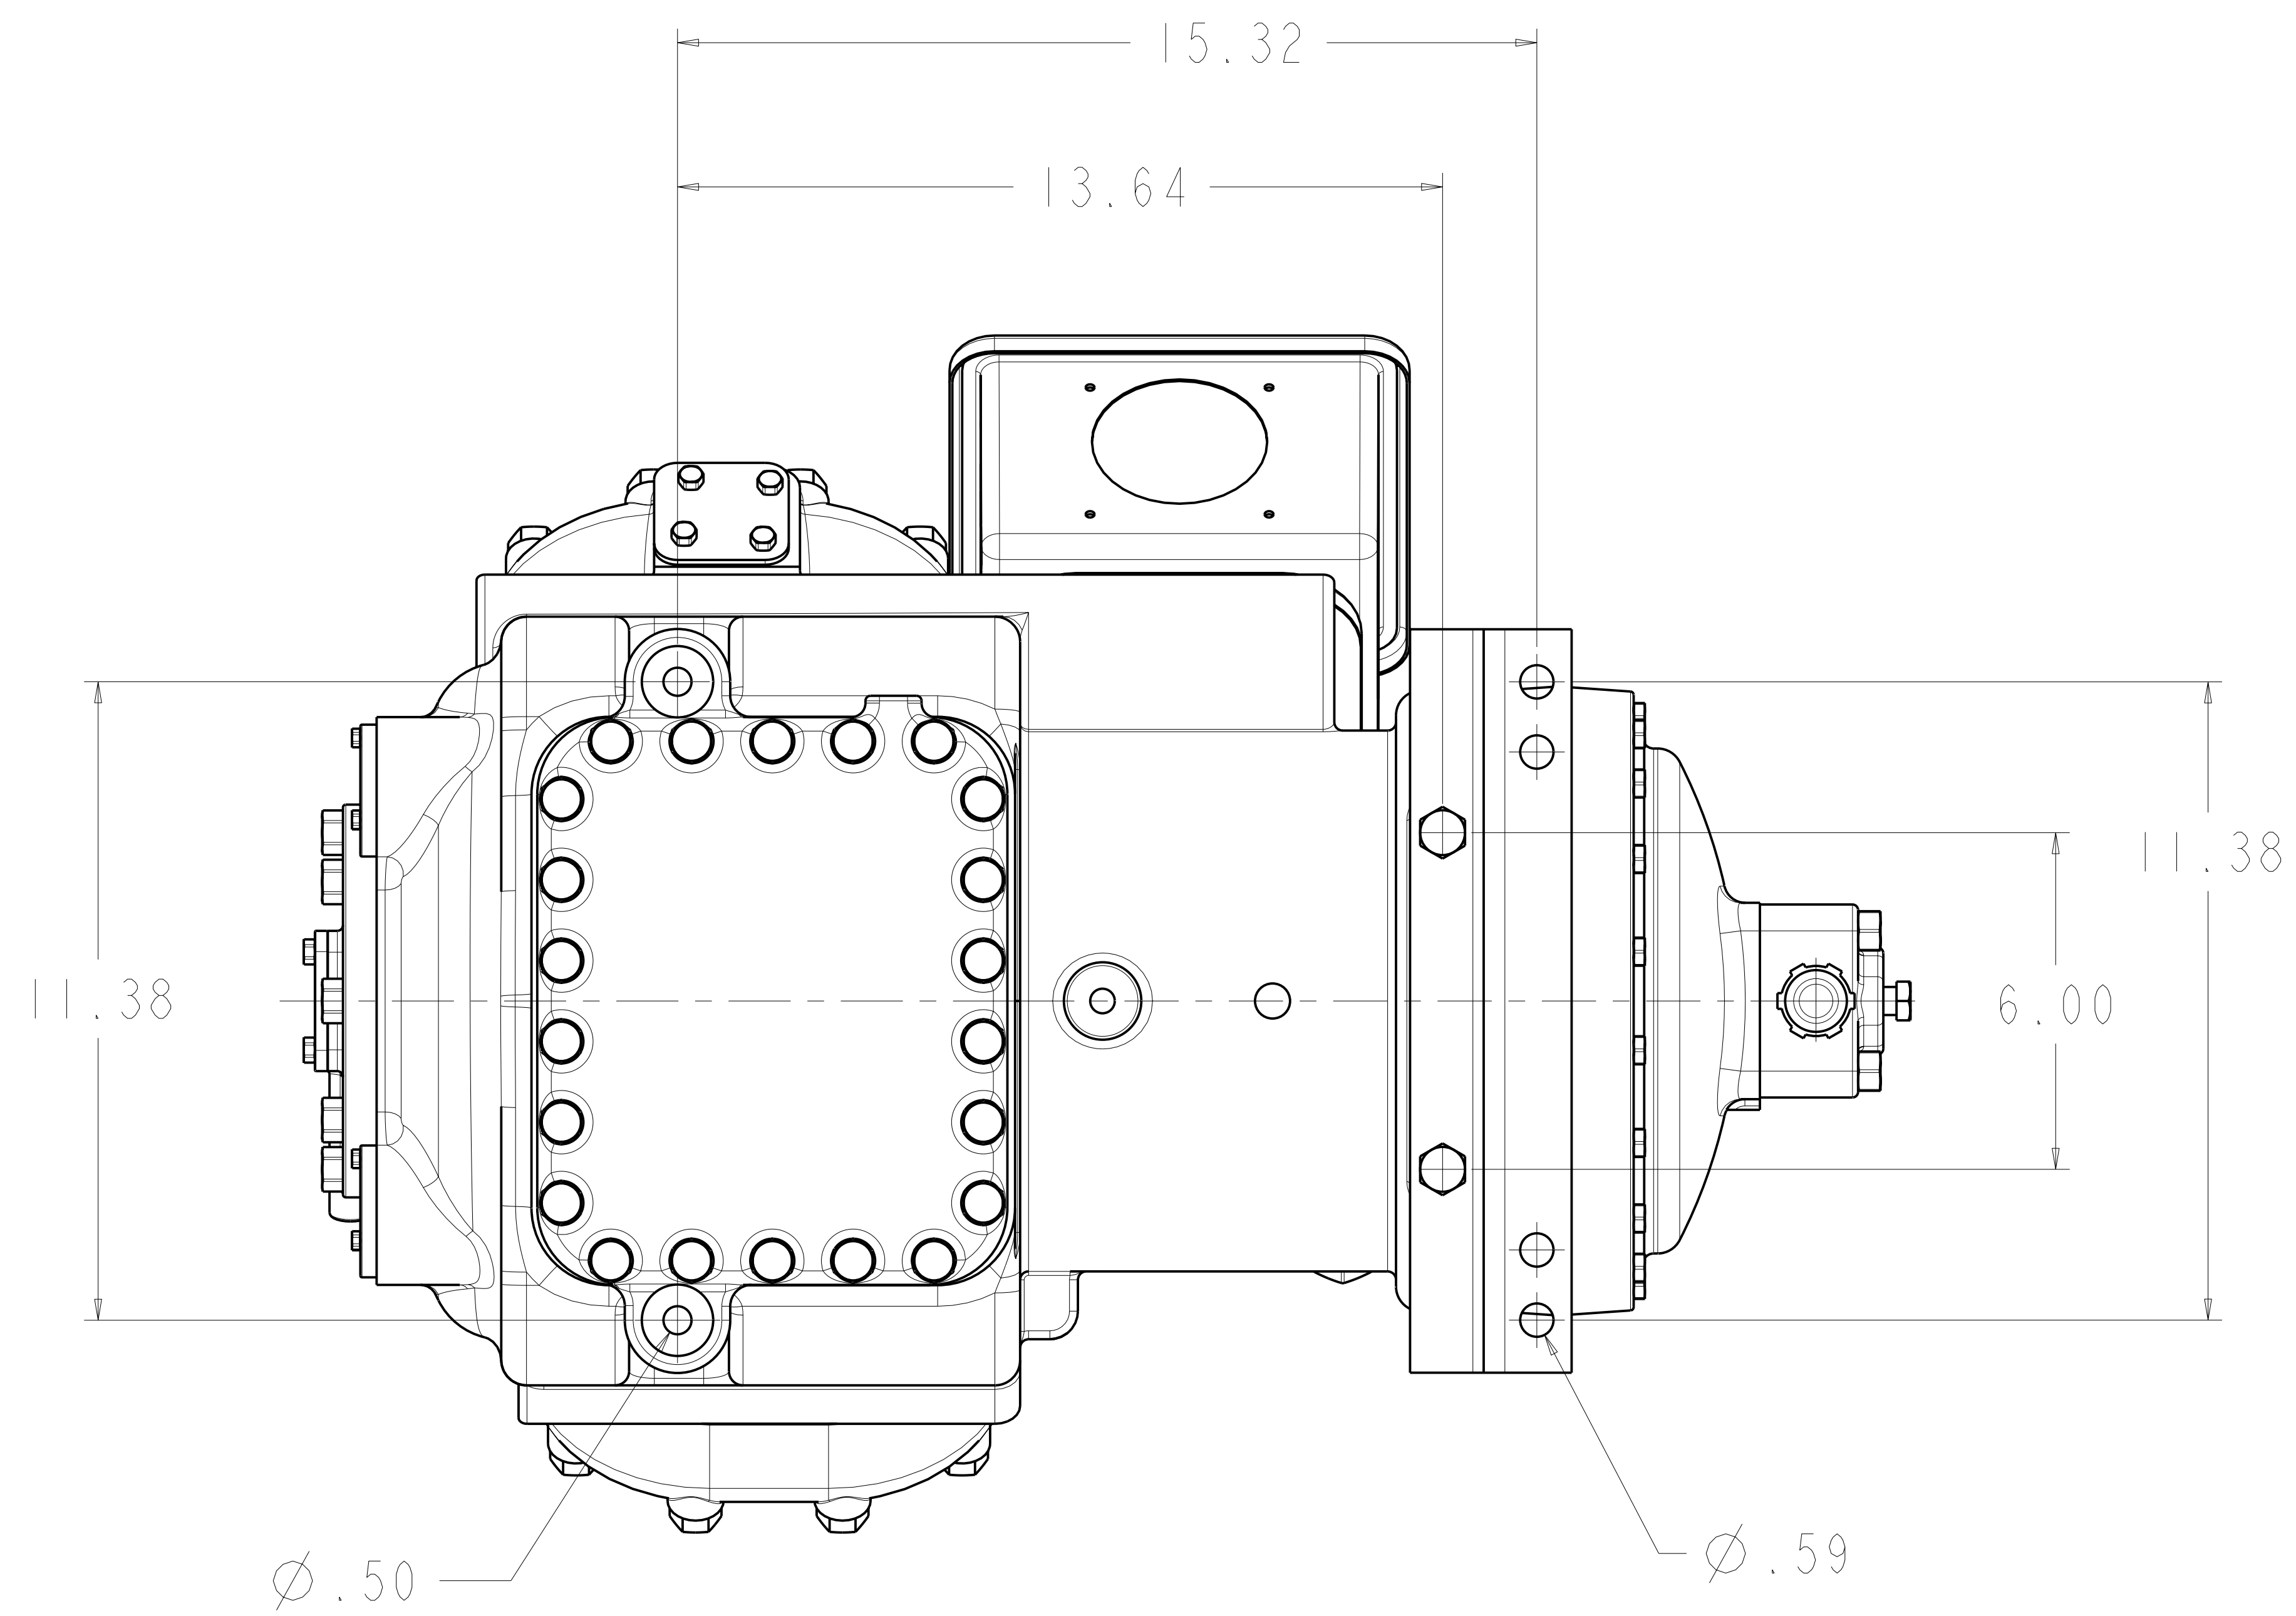

MODELS REPRESENTED	CFM	HP
06EA550	50.3	20

* ALL DIMENSIONS SHOWN IN INCHES

MAX HEIGHT SUMMARY TABLE

UNLOADER	HEAD FAN	MAX HEIGHT(INCHES)
NONE	NO	21.33
ELECTRIC	NO	21.33
PRESSURE	NO	21.37

* MAXIMUM HEIGHT SHOWN FOR VARIOUS COMPRESSOR CONFIGURATIONS

* SEE ABOVE TABLE FOR OTHER COMPRESSOR CONFIGURATION

MODELS REPRESENTED	CFM	HP
06EA550	50.3	20

* ALL DIMENSIONS SHOWN IN INCHES

**BOTTOM VIEW
MOUNTING BOLT PATTERN**

SCALE 2.000
**SOLID MOUNT
30HR070_1071**

ELECTRICAL BOX