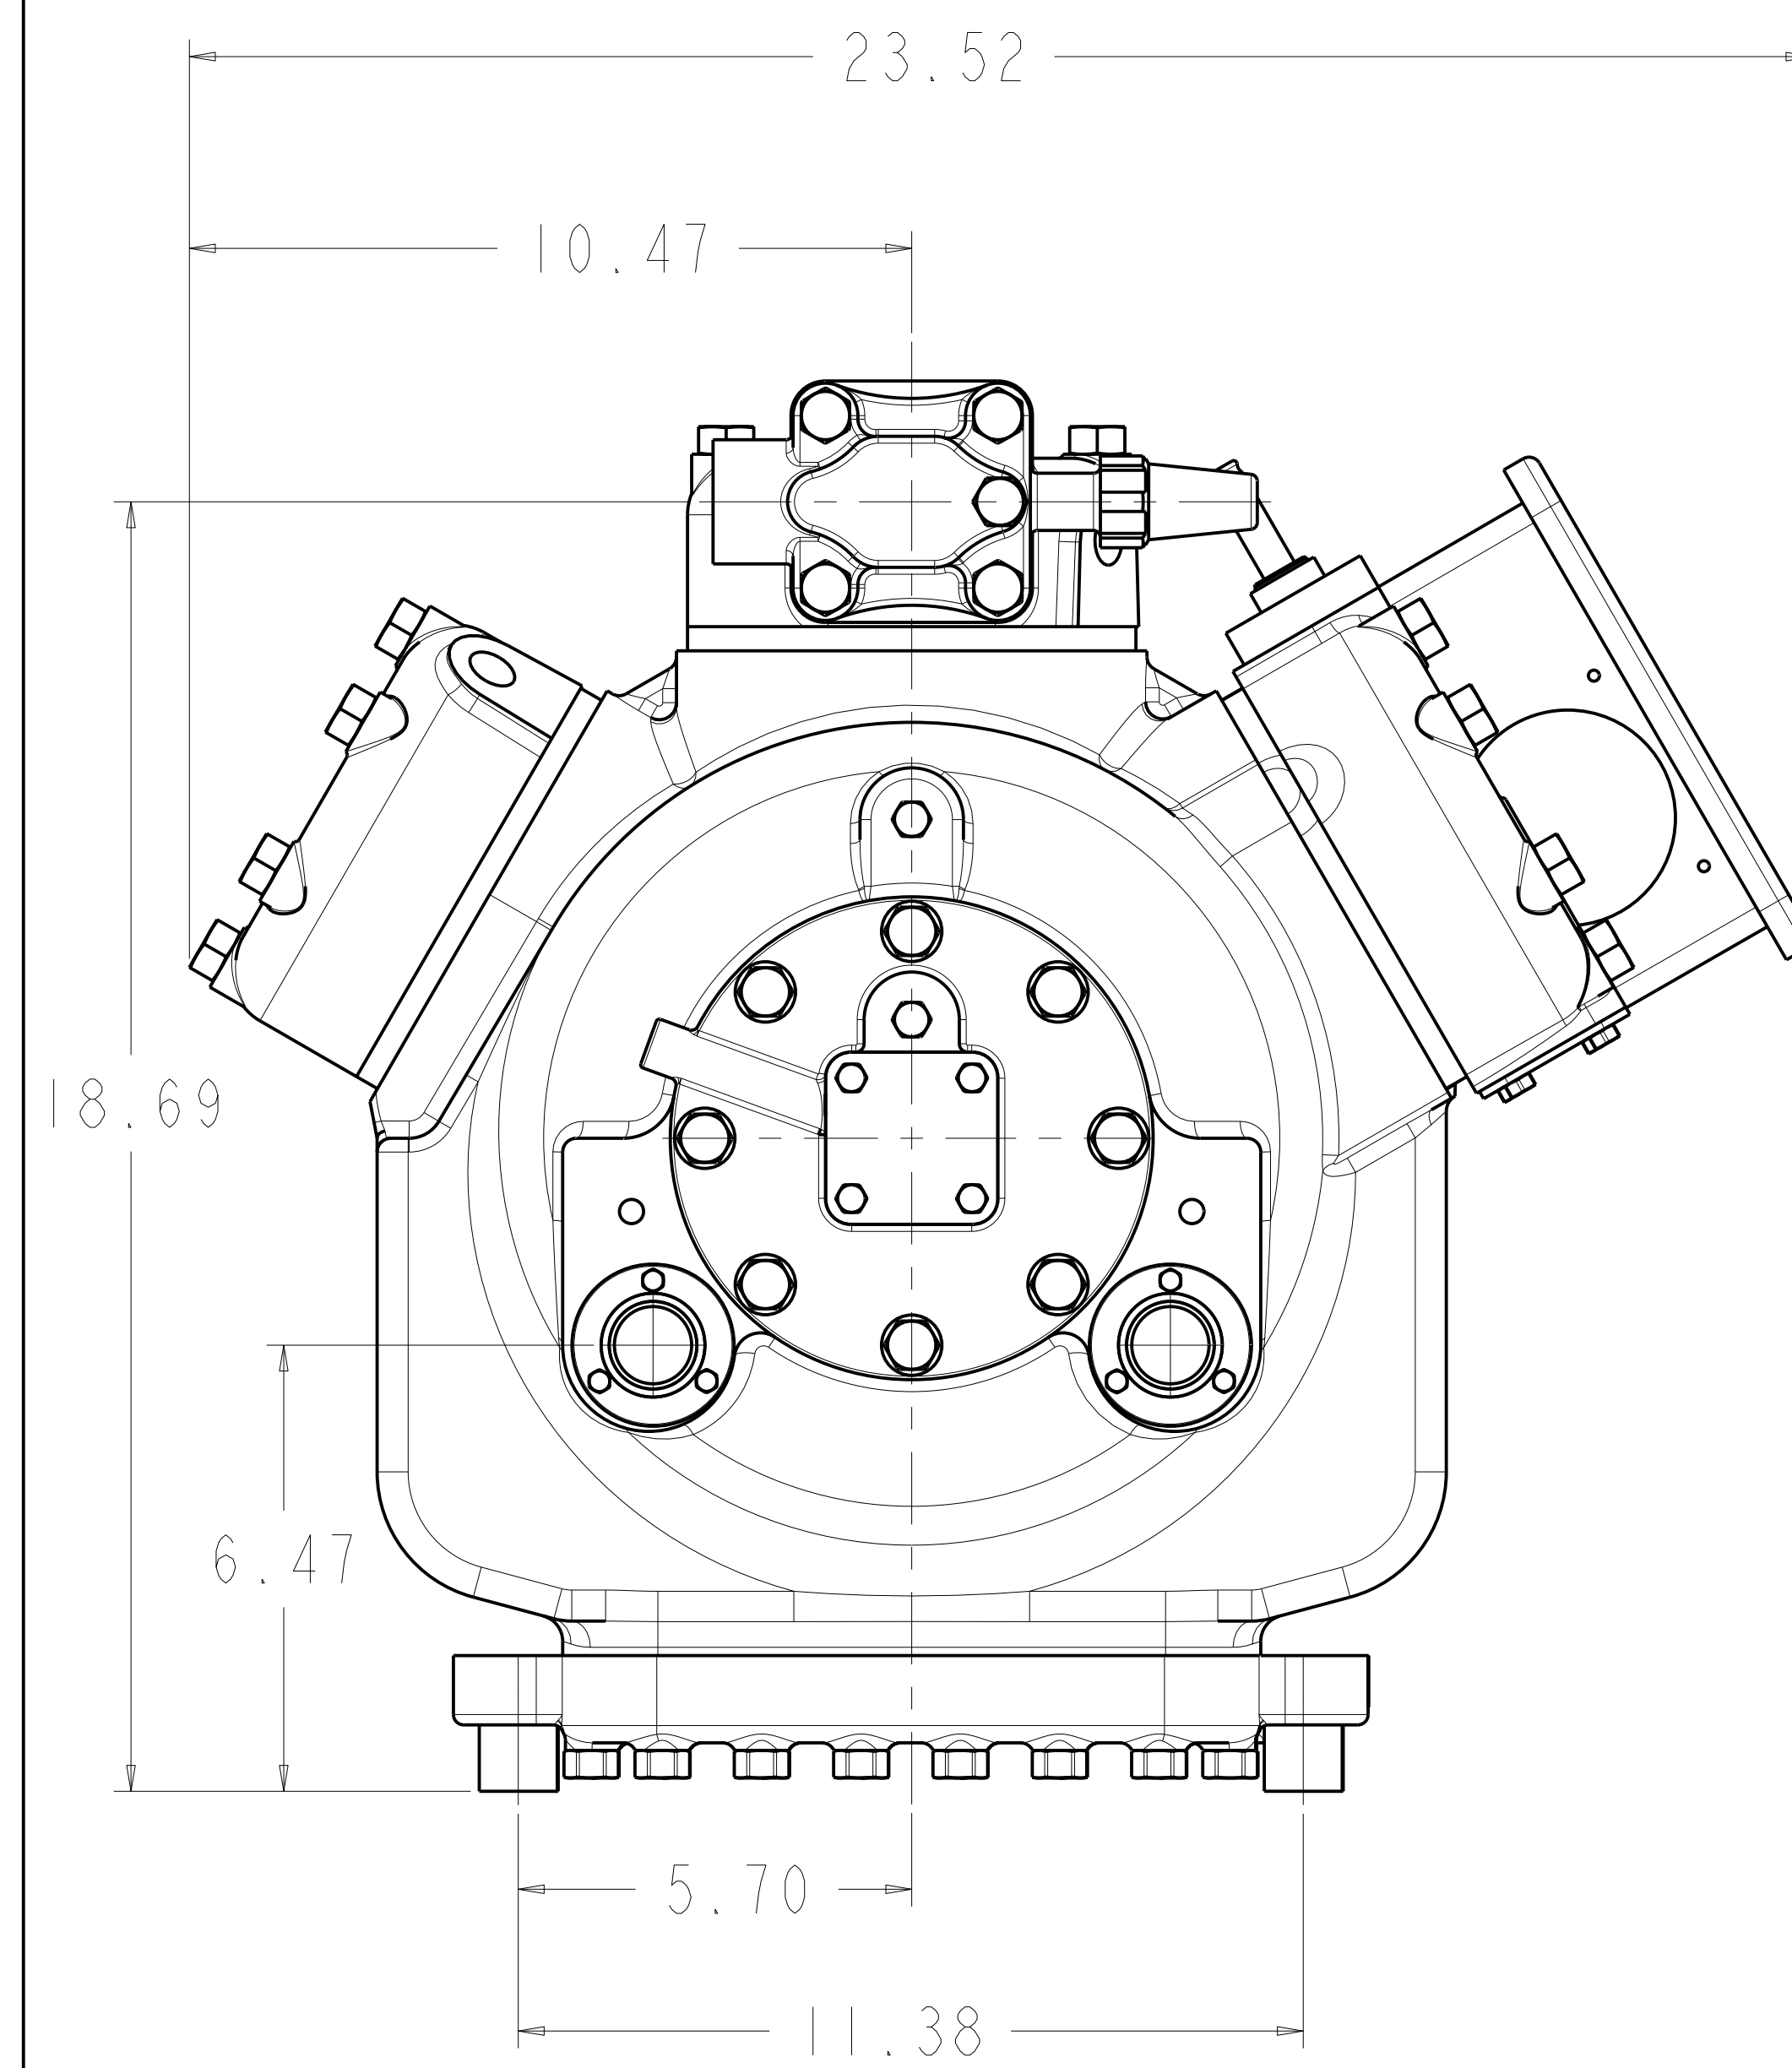

MODELS REPRESENTED	CFM	HP
06EM499	99.0	35

* ALL DIMENSIONS SHOWN IN INCHES

MAX HEIGHT SUMMARY TABLE

UNLOADER	HEAD FAN	MAX HEIGHT(INCHES)
NONE	NO	20.45
ELECTRIC	NO	20.45
PRESSURE	NO	20.50

* MAXIMUM HEIGHT SHOWN FOR VARIOUS COMPRESSOR CONFIGURATIONS

* SEE ABOVE TABLE FOR OTHER COMPRESSOR CONFIGURATION

SOLID MOUNT SPACER (4X)
30HR070-1071 AS SHOWN
SEE DETAIL ON SHEET 2

MODELS REPRESENTED	CFM	HP
06EM499	99.0	35

* ALL DIMENSIONS SHOWN IN INCHES

**BOTTOM VIEW
MOUNTING BOLT PATTERN**

SCALE 2.000
**SOLID MOUNT
30HR070_1071**

ELECTRICAL BOX