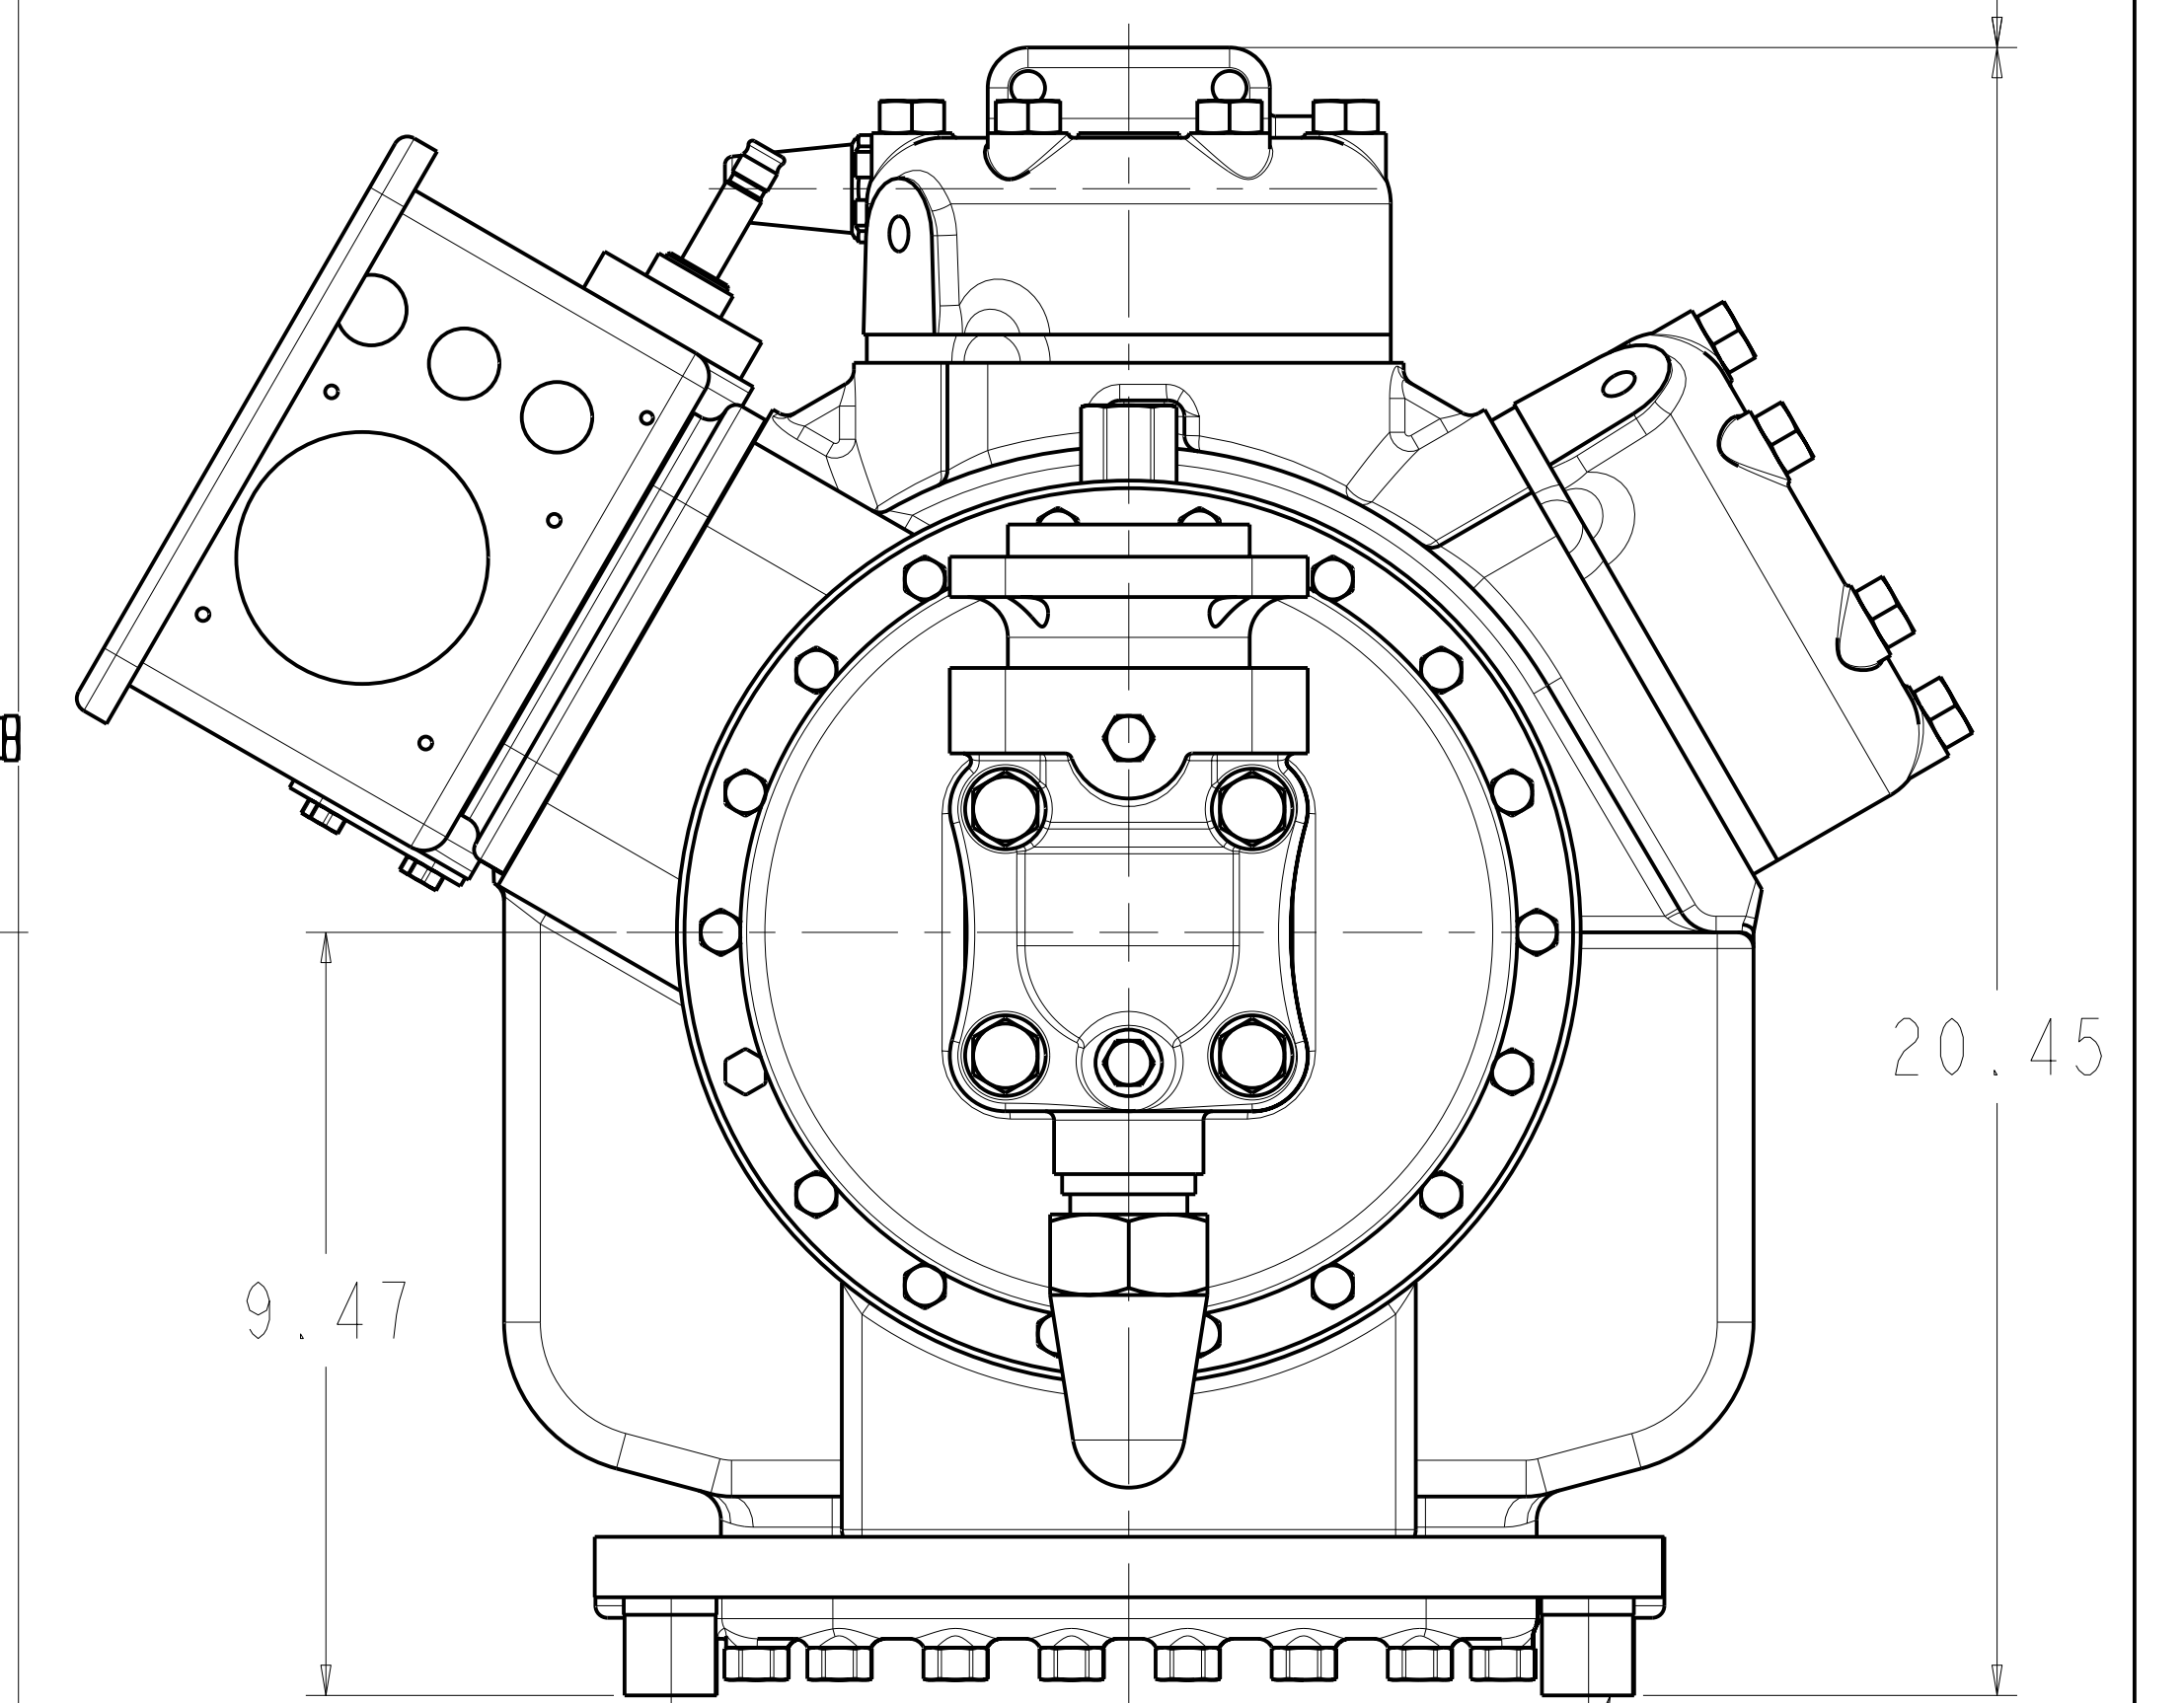

MODELS REPRESENTED	CFM	HP
06EM499	99.0	35

* ALL DIMENSIONS SHOWN IN INCHES

MAX HEIGHT SUMMARY TABLE

UNLOADER	HEAD FAN	MAX HEIGHT(INCHES)
NONE	NO	20.45
ELECTRIC	NO	20.45
PRESSURE	NO	20.50

* MAXIMUM HEIGHT SHOWN FOR VARIOUS COMPRESSOR CONFIGURATIONS

* SEE ABOVE TABLE FOR OTHER COMPRESSOR CONFIGURATION

SOLID MOUNT SPACER (4X)
30HR070-1071 AS SHOWN
SEE DETAIL ON SHEET 2

MODELS REPRESENTED	CFM	HP
06EM499	99.0	35

* ALL DIMENSIONS SHOWN IN INCHES

**BOTTOM VIEW
MOUNTING BOLT PATTERN**

SCALE 2.000
**SOLID MOUNT
30HR070_1071**

ELECTRICAL BOX