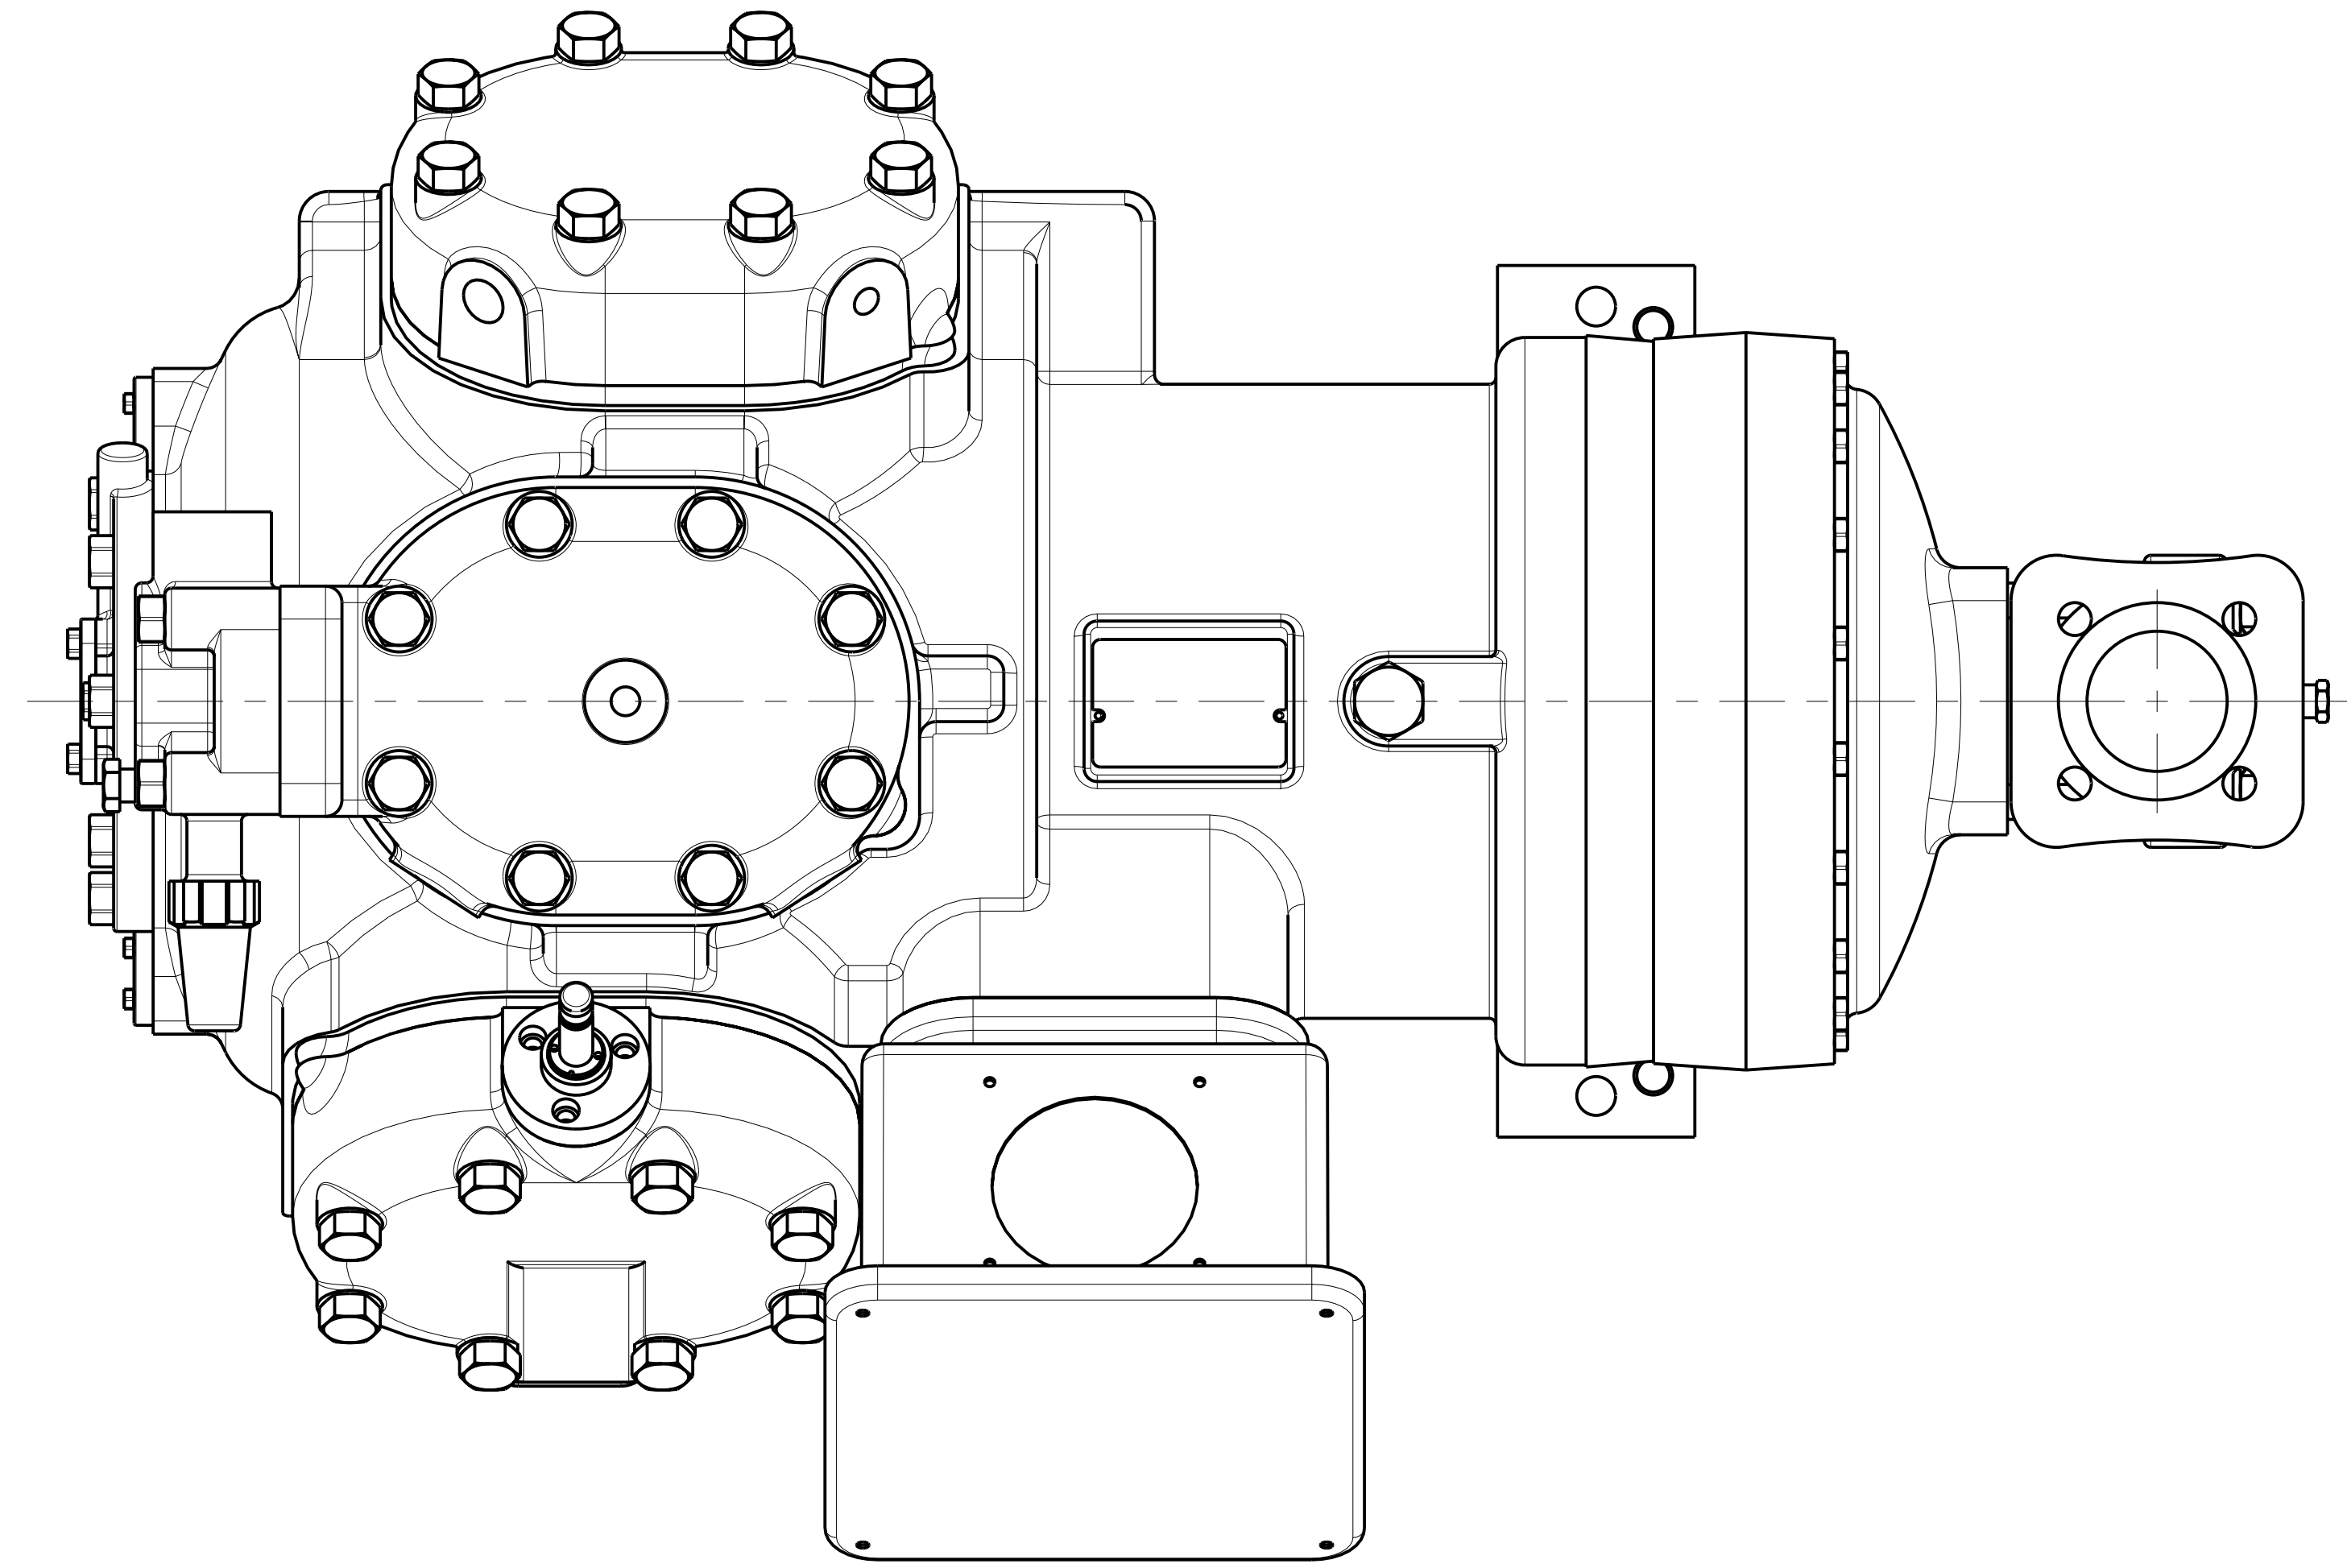

MODELS REPRESENTED	CFM	HP
06EM499	99.0	35

* ALL DIMENSIONS SHOWN IN INCHES

MAX HEIGHT SUMMARY TABLE

UNLOADER	HEAD FAN	MAX HEIGHT(INCHES)
NONE	NO	20.45
ELECTRIC	NO	20.45
PRESSURE	NO	20.50

* MAXIMUM HEIGHT SHOWN FOR VARIOUS COMPRESSOR CONFIGURATIONS

* SEE ABOVE TABLE FOR OTHER COMPRESSOR CONFIGURATION

SOLID MOUNT SPACER (4X)
30HR070-1071 AS SHOWN
SEE DETAIL ON SHEET 2

MODELS REPRESENTED	CFM	HP
06EM499	99.0	35

* ALL DIMENSIONS SHOWN IN INCHES

**BOTTOM VIEW
MOUNTING BOLT PATTERN**

SCALE 2.000
**SOLID MOUNT
30HR070_1071**

ELECTRICAL BOX