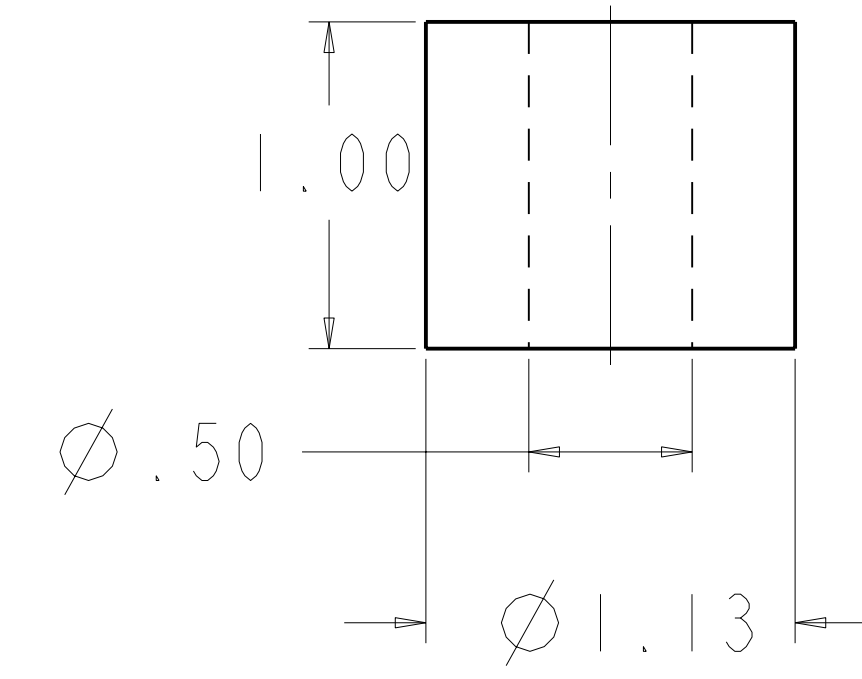

* SEE ABOVE TABLE FOR OTHER COMPRESSOR CONFIGURATION

SOLID MOUNT SPACER (4X)
30HR070-1071 AS SHOWN
SEE DETAIL ON SHEET 2

MODELS REPRESENTED	CFM	HP
06EM499	99.0	35

* ALL DIMENSIONS SHOWN IN INCHES

**BOTTOM VIEW
MOUNTING BOLT PATTERN**

SCALE 2.000
**SOLID MOUNT
30HR070_1071**

ELECTRICAL BOX