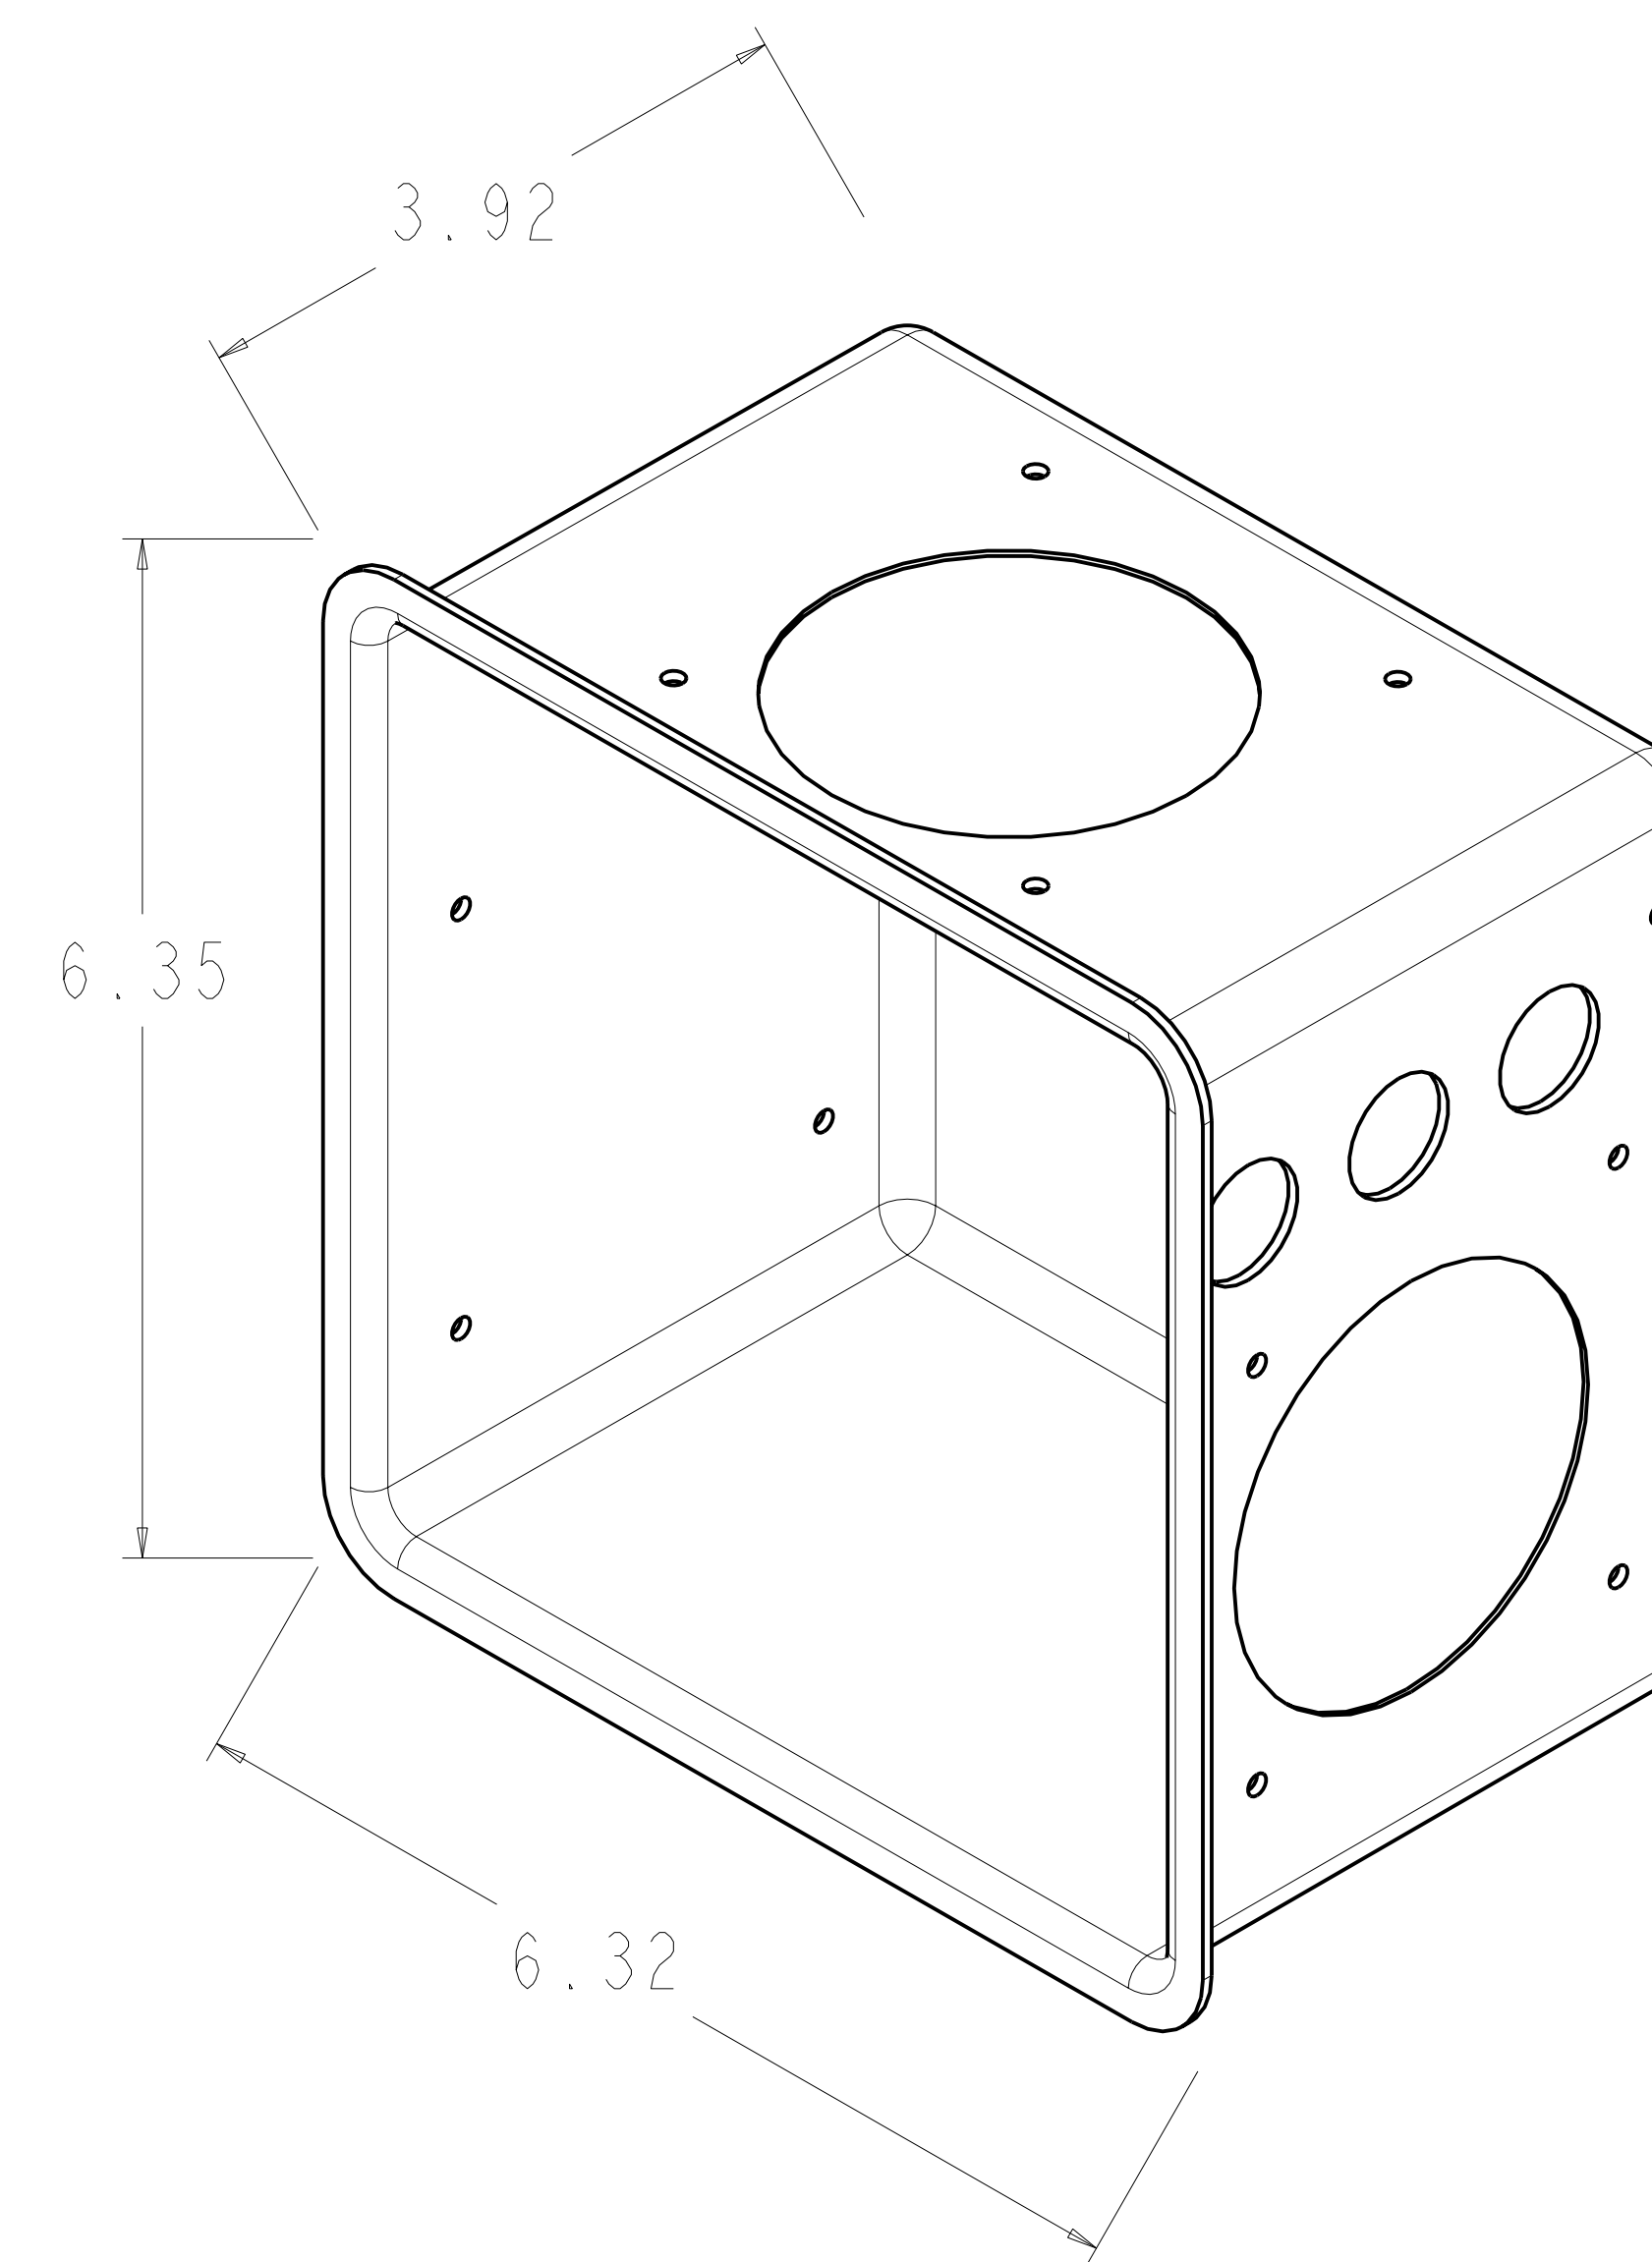

MODELS REPRESENTED	CFM	HP
06EM499	99.0	35

* ALL DIMENSIONS SHOWN IN INCHES

MAX HEIGHT SUMMARY TABLE

UNLOADER	HEAD FAN	MAX HEIGHT(INCHES)
NONE	NO	20.45
ELECTRIC	NO	20.45
PRESSURE	NO	20.50

* MAXIMUM HEIGHT SHOWN FOR VARIOUS COMPRESSOR CONFIGURATIONS

* SEE ABOVE TABLE FOR OTHER COMPRESSOR CONFIGURATION

SOLID MOUNT SPACER (4X)
30HR070-1071 AS SHOWN
SEE DETAIL ON SHEET 2

MODELS REPRESENTED	CFM	HP
06EM499	99.0	35

* ALL DIMENSIONS SHOWN IN INCHES

**BOTTOM VIEW
MOUNTING BOLT PATTERN**

SCALE 2.000
**SOLID MOUNT
30HR070_1071**

ELECTRICAL BOX