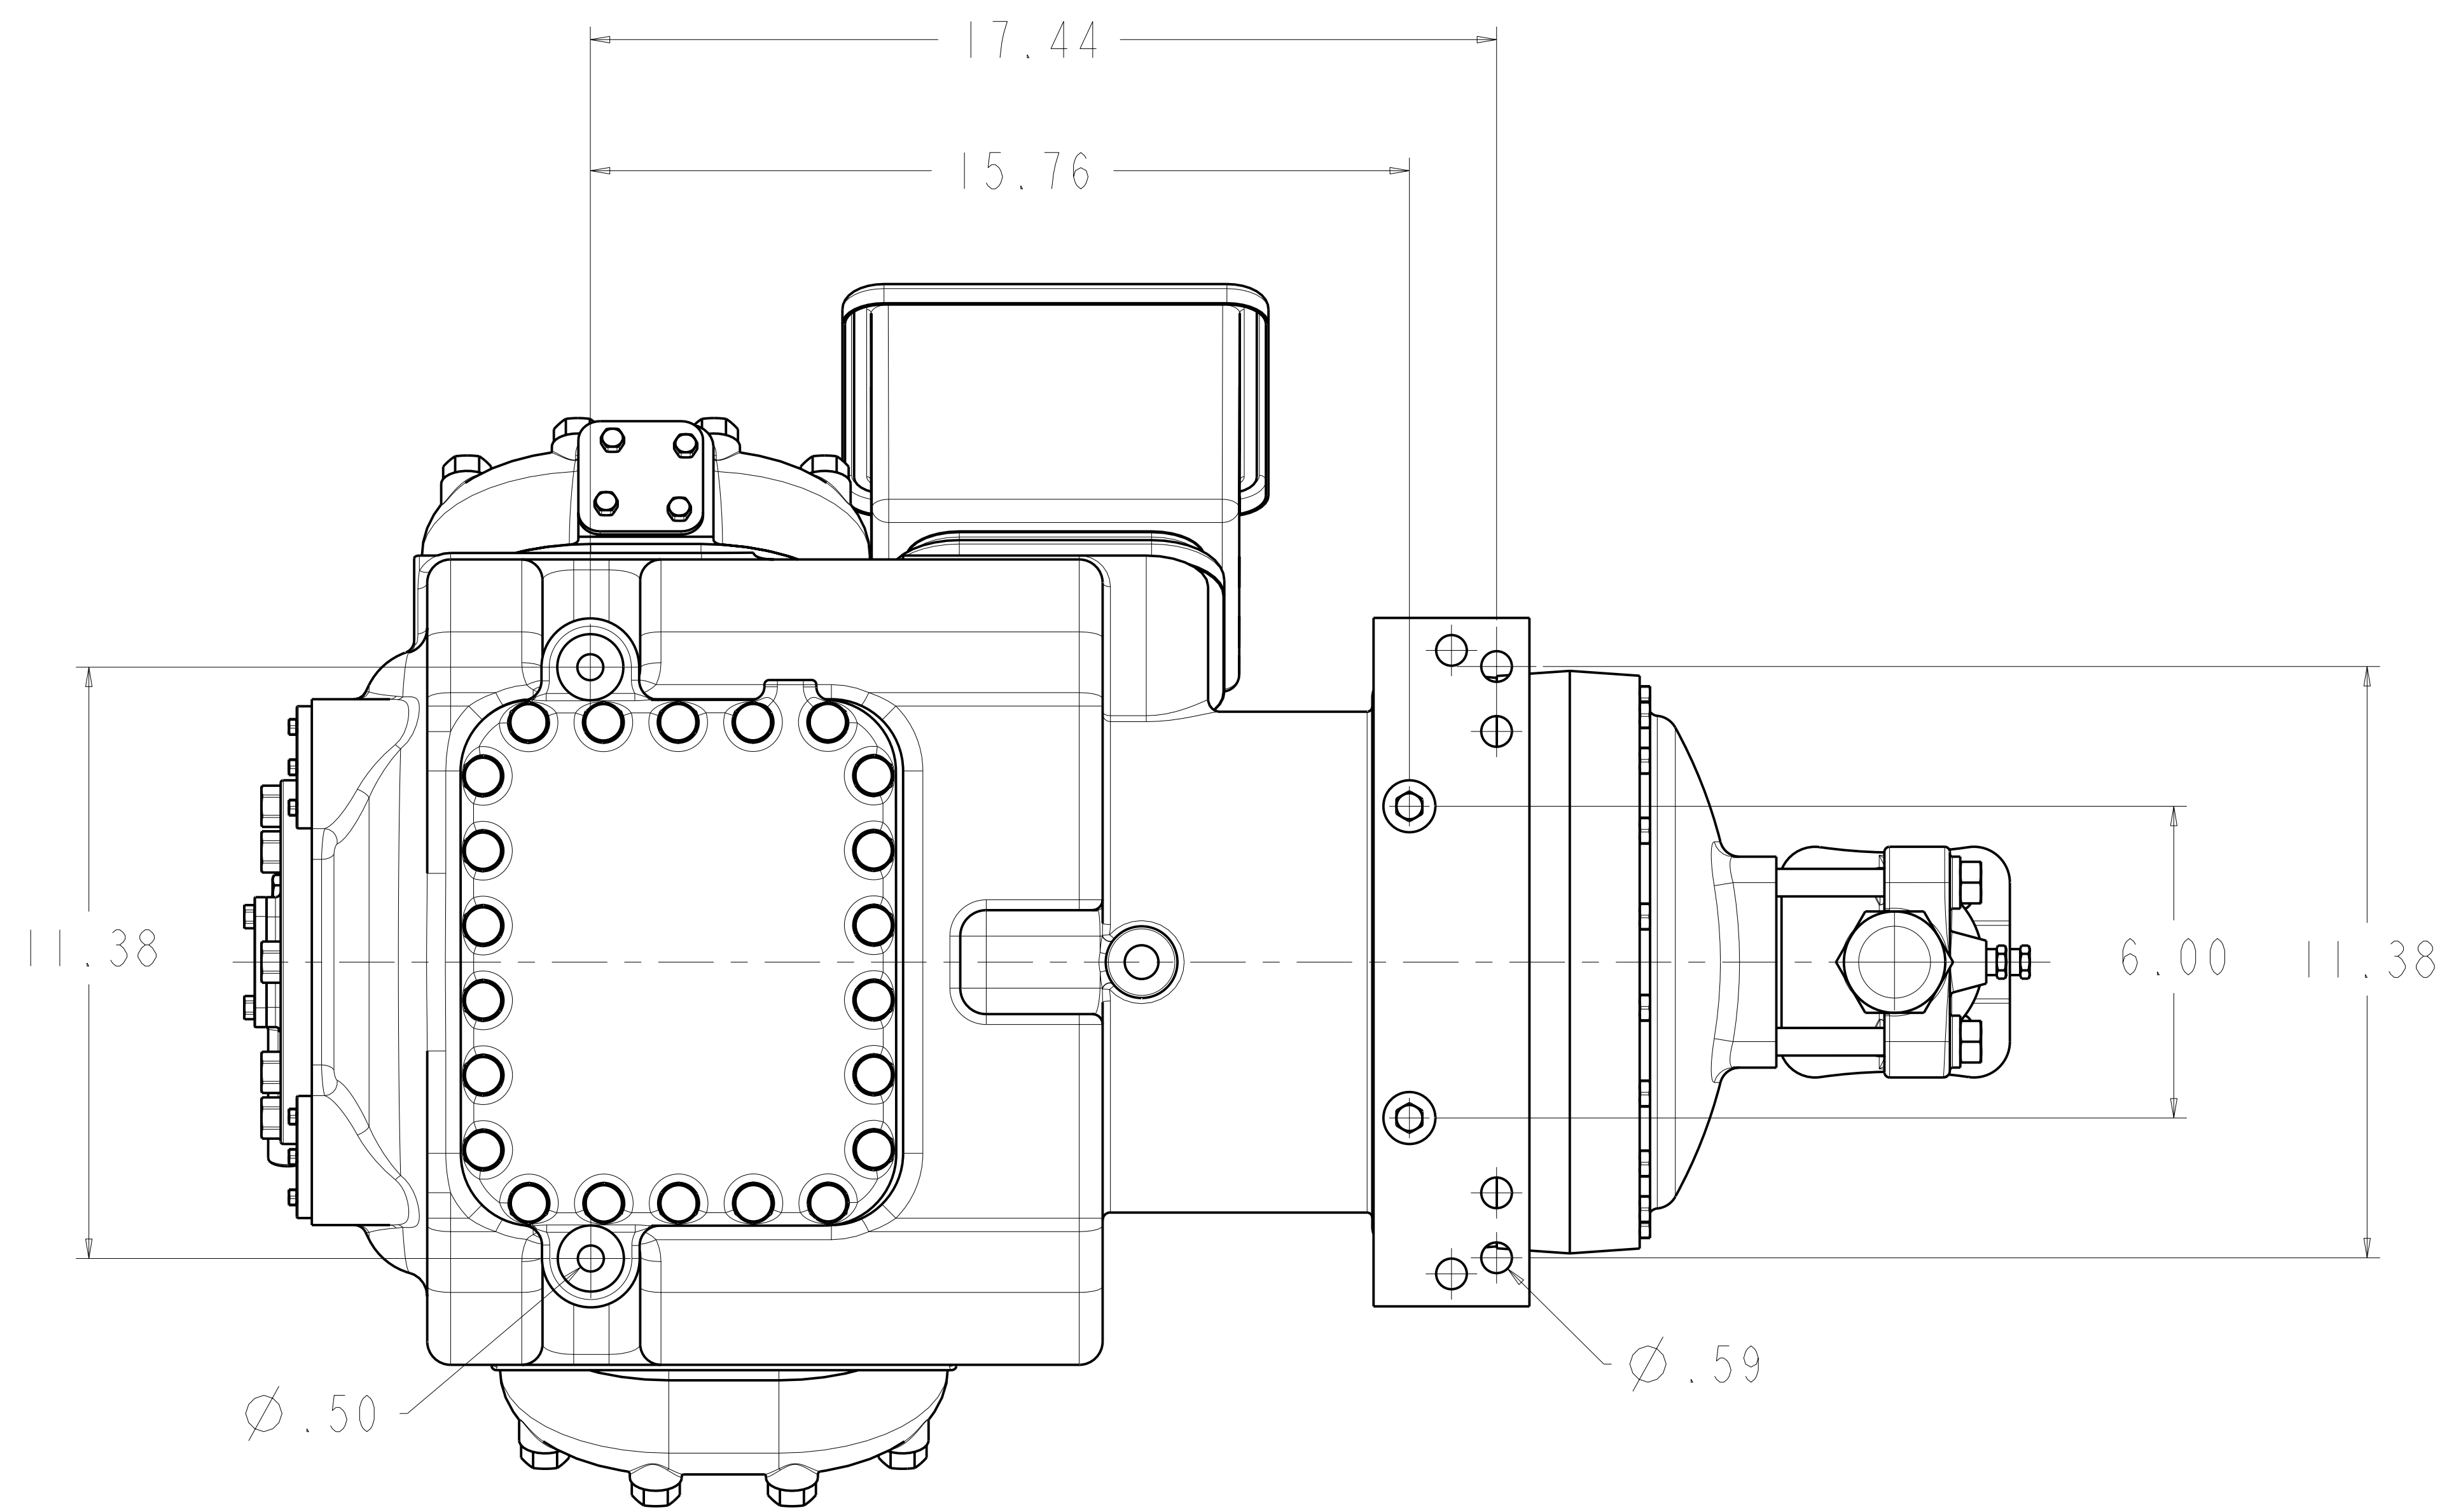

MODELS REPRESENTED	CFM	HP
06EM499	99.0	35

* ALL DIMENSIONS SHOWN IN INCHES

MAX HEIGHT SUMMARY TABLE

UNLOADER	HEAD FAN	MAX HEIGHT(INCHES)
NONE	NO	20.45
ELECTRIC	NO	20.45
PRESSURE	NO	20.50

* MAXIMUM HEIGHT SHOWN FOR VARIOUS COMPRESSOR CONFIGURATIONS

* SEE ABOVE TABLE FOR OTHER COMPRESSOR CONFIGURATION

SOLID MOUNT SPACER (4X)
30HR070-1071 AS SHOWN
SEE DETAIL ON SHEET 2

MODELS REPRESENTED	CFM	HP
06EM499	99.0	35

* ALL DIMENSIONS SHOWN IN INCHES

**BOTTOM VIEW
MOUNTING BOLT PATTERN**

SCALE 2.000
**SOLID MOUNT
30HR070_1071**

ELECTRICAL BOX