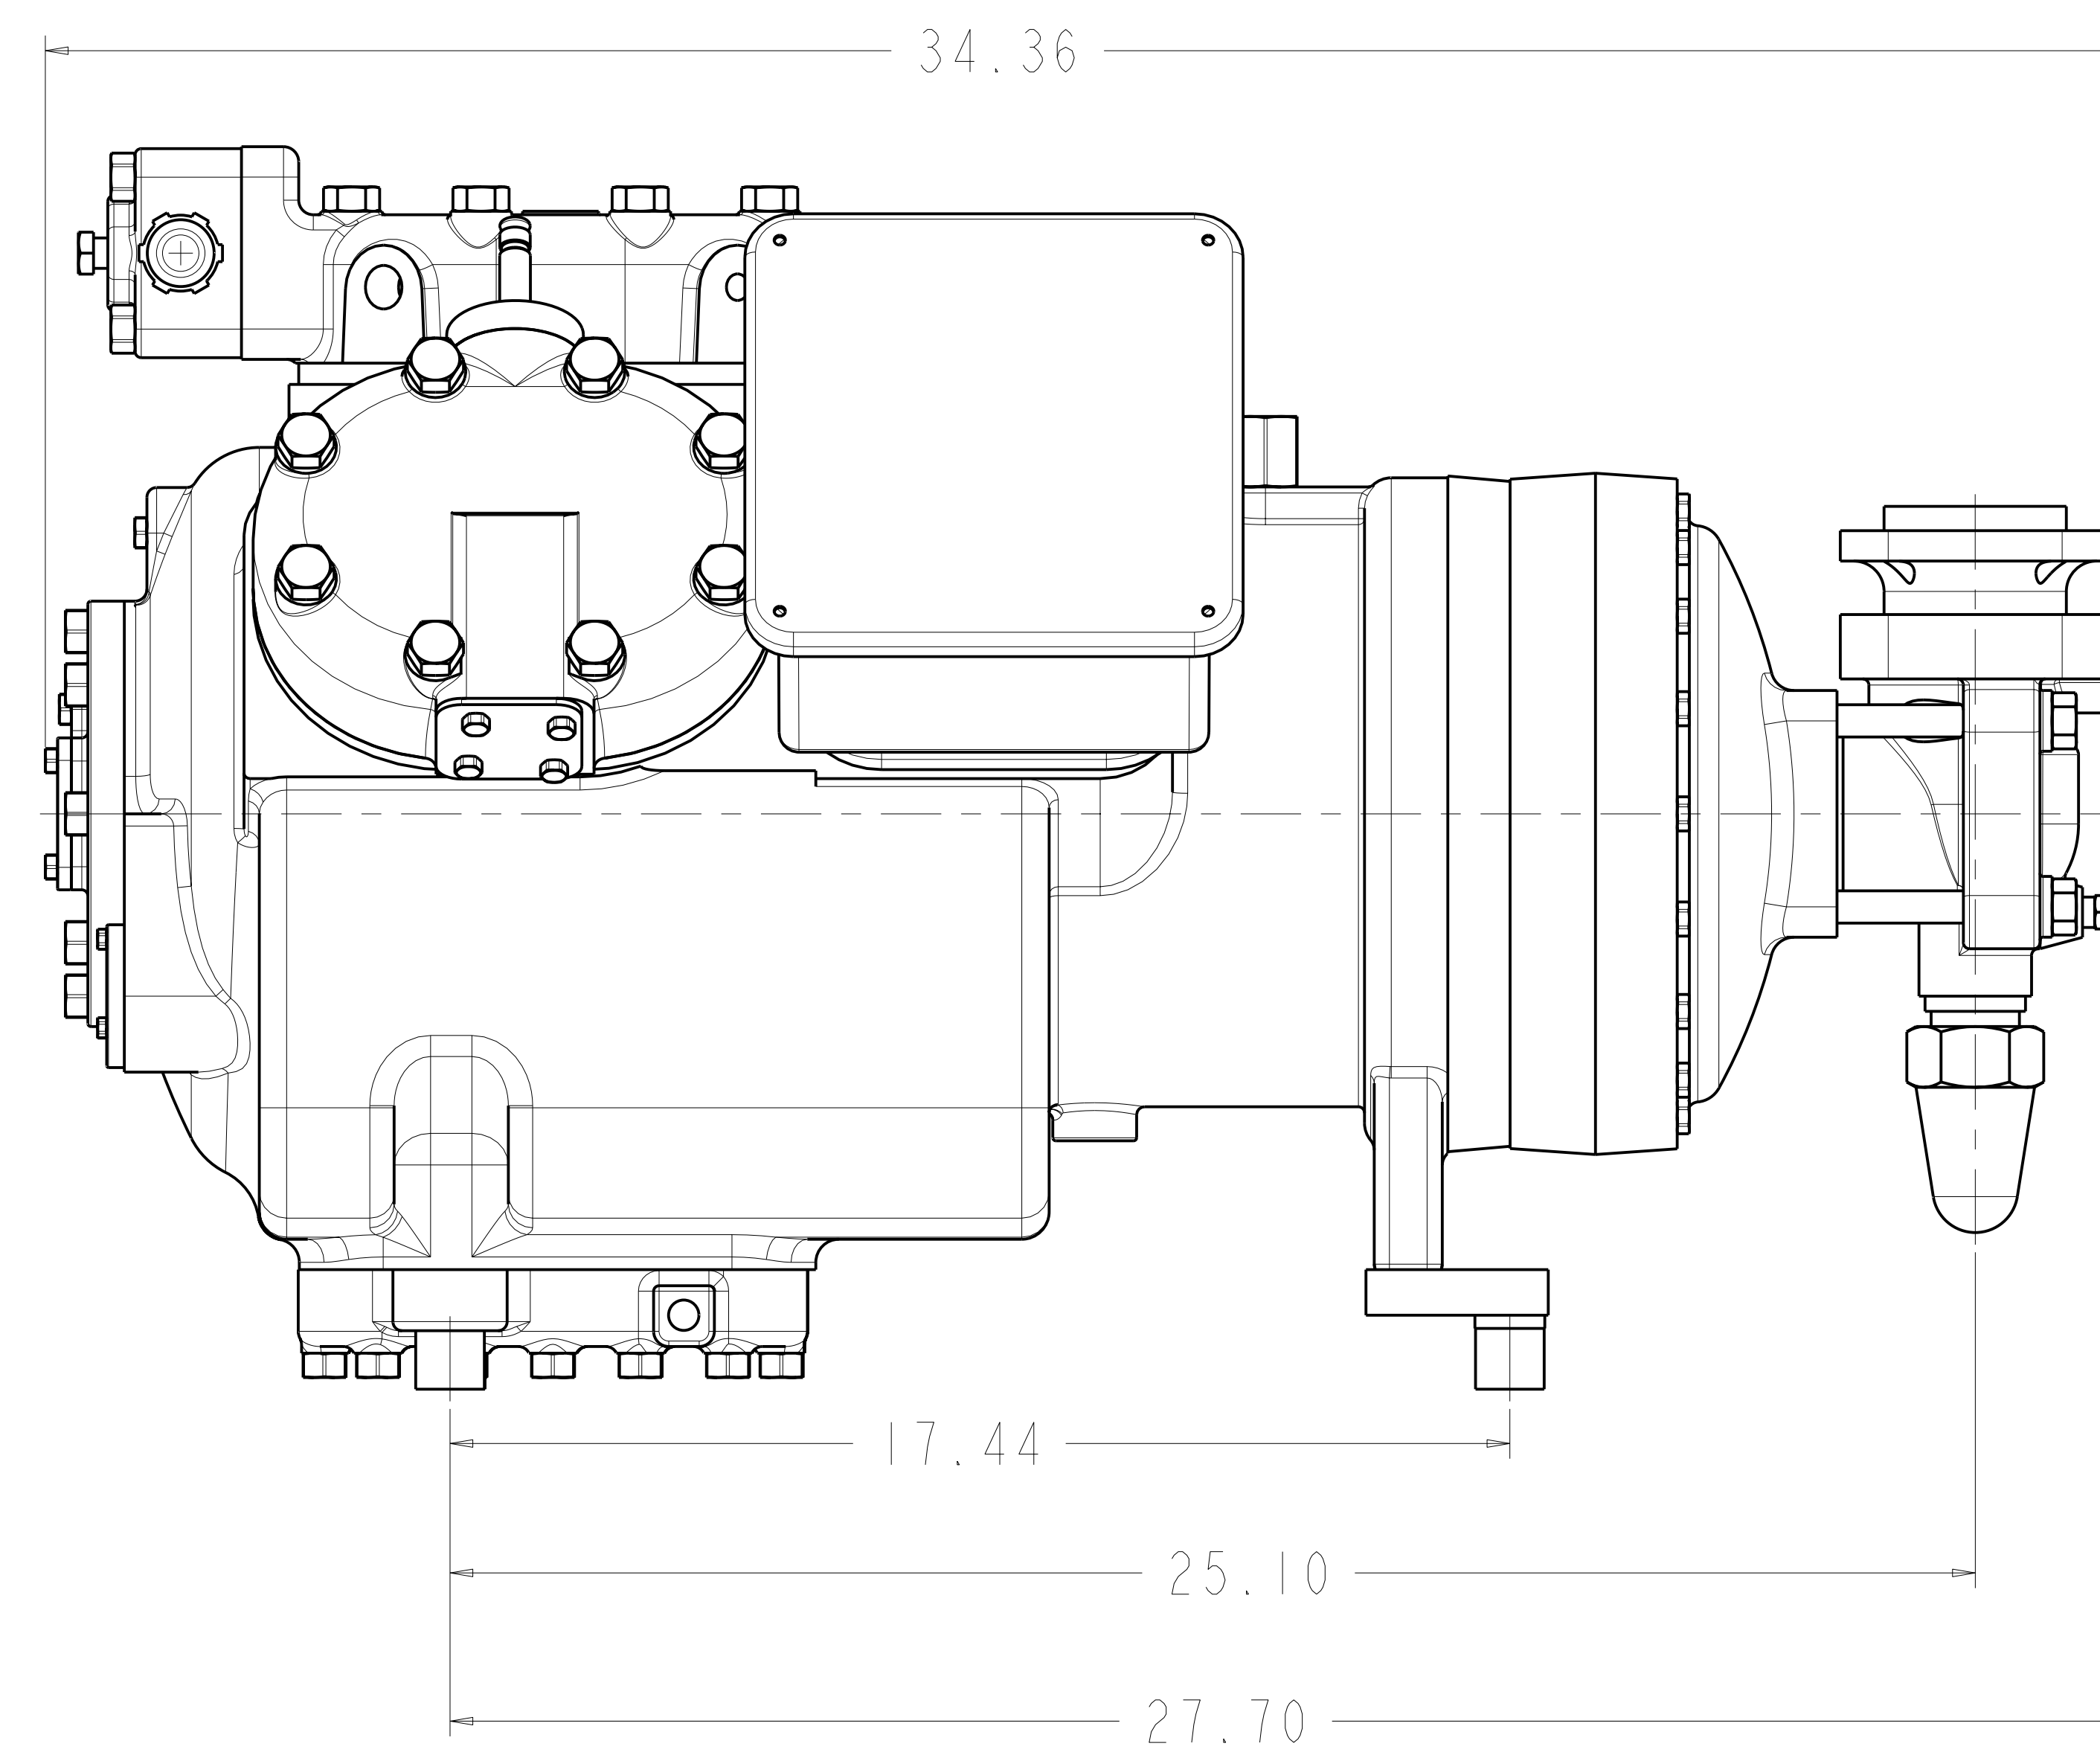

MODELS REPRESENTED	CFM	HP
06EM499	99.0	35

* ALL DIMENSIONS SHOWN IN INCHES

MAX HEIGHT SUMMARY TABLE

UNLOADER	HEAD FAN	MAX HEIGHT(INCHES)
NONE	NO	20.45
ELECTRIC	NO	20.45
PRESSURE	NO	20.50

* MAXIMUM HEIGHT SHOWN FOR VARIOUS COMPRESSOR CONFIGURATIONS

* SEE ABOVE TABLE FOR OTHER COMPRESSOR CONFIGURATION

SOLID MOUNT SPACER (4X)
30HR070-1071 AS SHOWN
SEE DETAIL ON SHEET 2

MODELS REPRESENTED	CFM	HP
06EM499	99.0	35

* ALL DIMENSIONS SHOWN IN INCHES

**BOTTOM VIEW
MOUNTING BOLT PATTERN**

SCALE 2.000
**SOLID MOUNT
30HR070_1071**

ELECTRICAL BOX